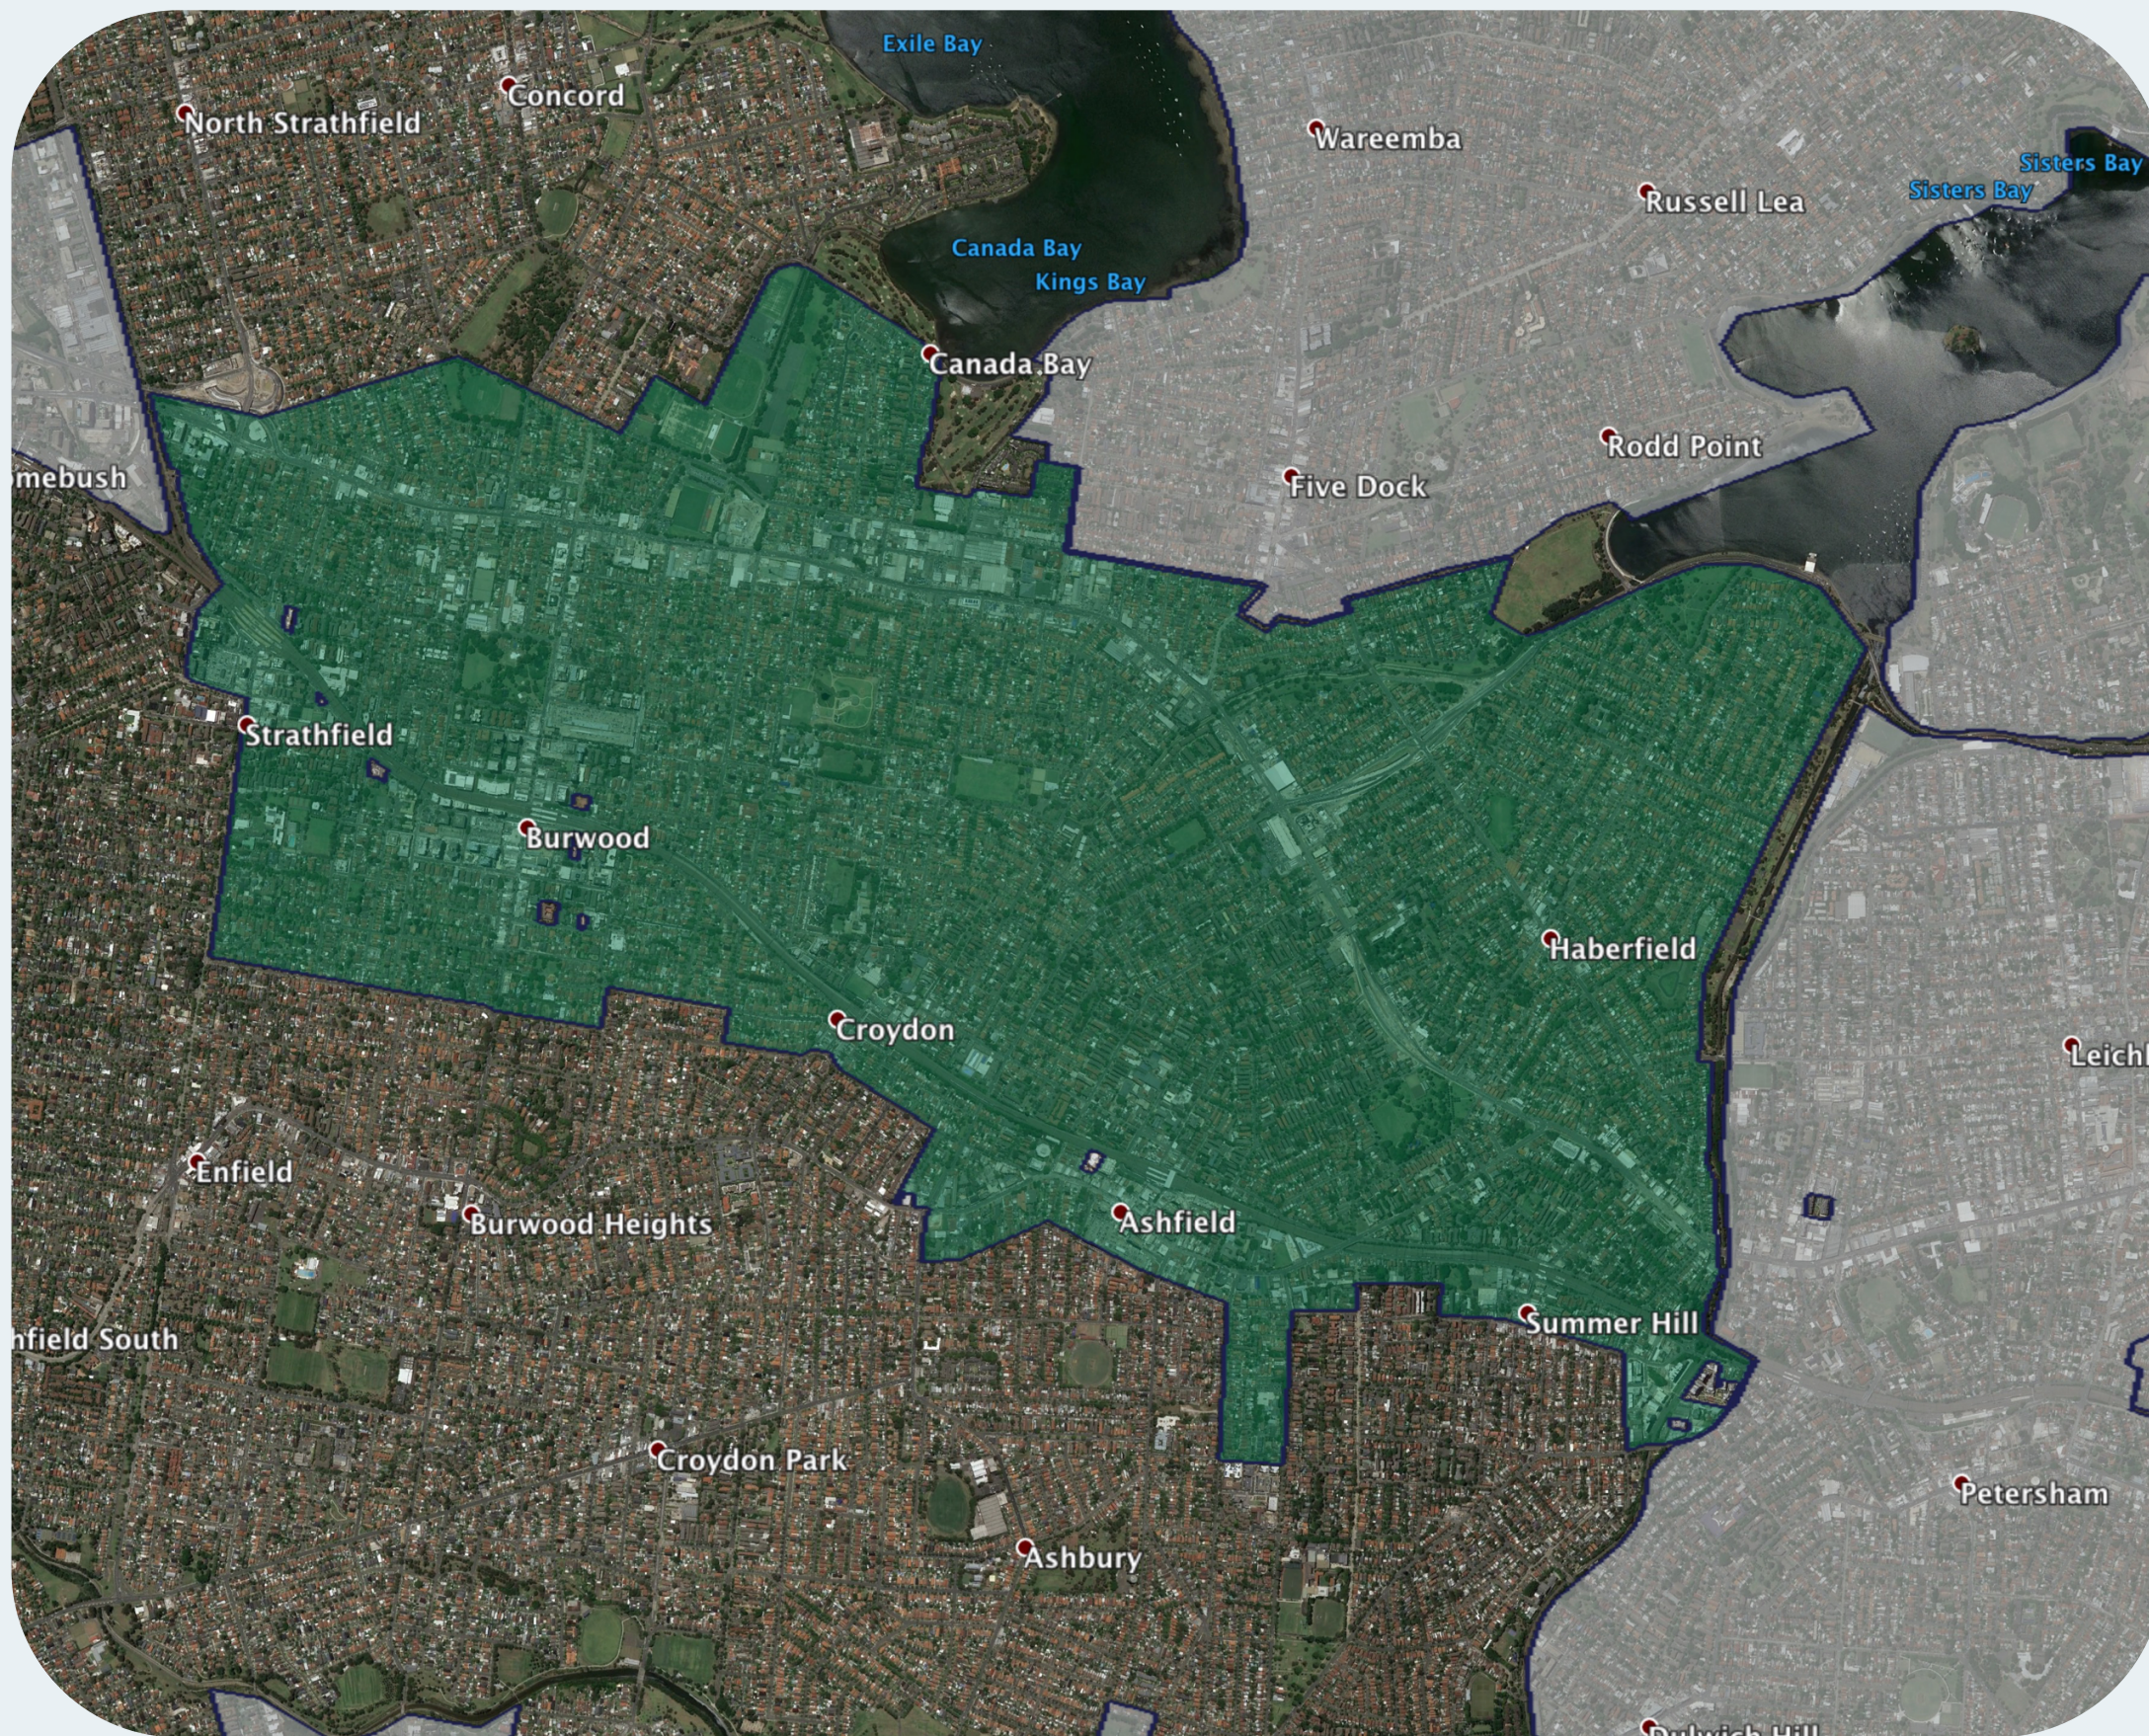

# nbn™ Business Fibre Zone indicative map – Burwood - Ashfield and surrounds

The nbn™ Business Fibre Initiative is available to businesses right across the country.

The areas highlighted on this map, are part of an nbn™ Business Fibre Zone that is eligible for business nbn™ Enterprise Ethernet.

## Key

-  nbn™ Business Fibre Zone
-  Adjacent/nearby nbn™ Business Fibre Zone (where relevant)