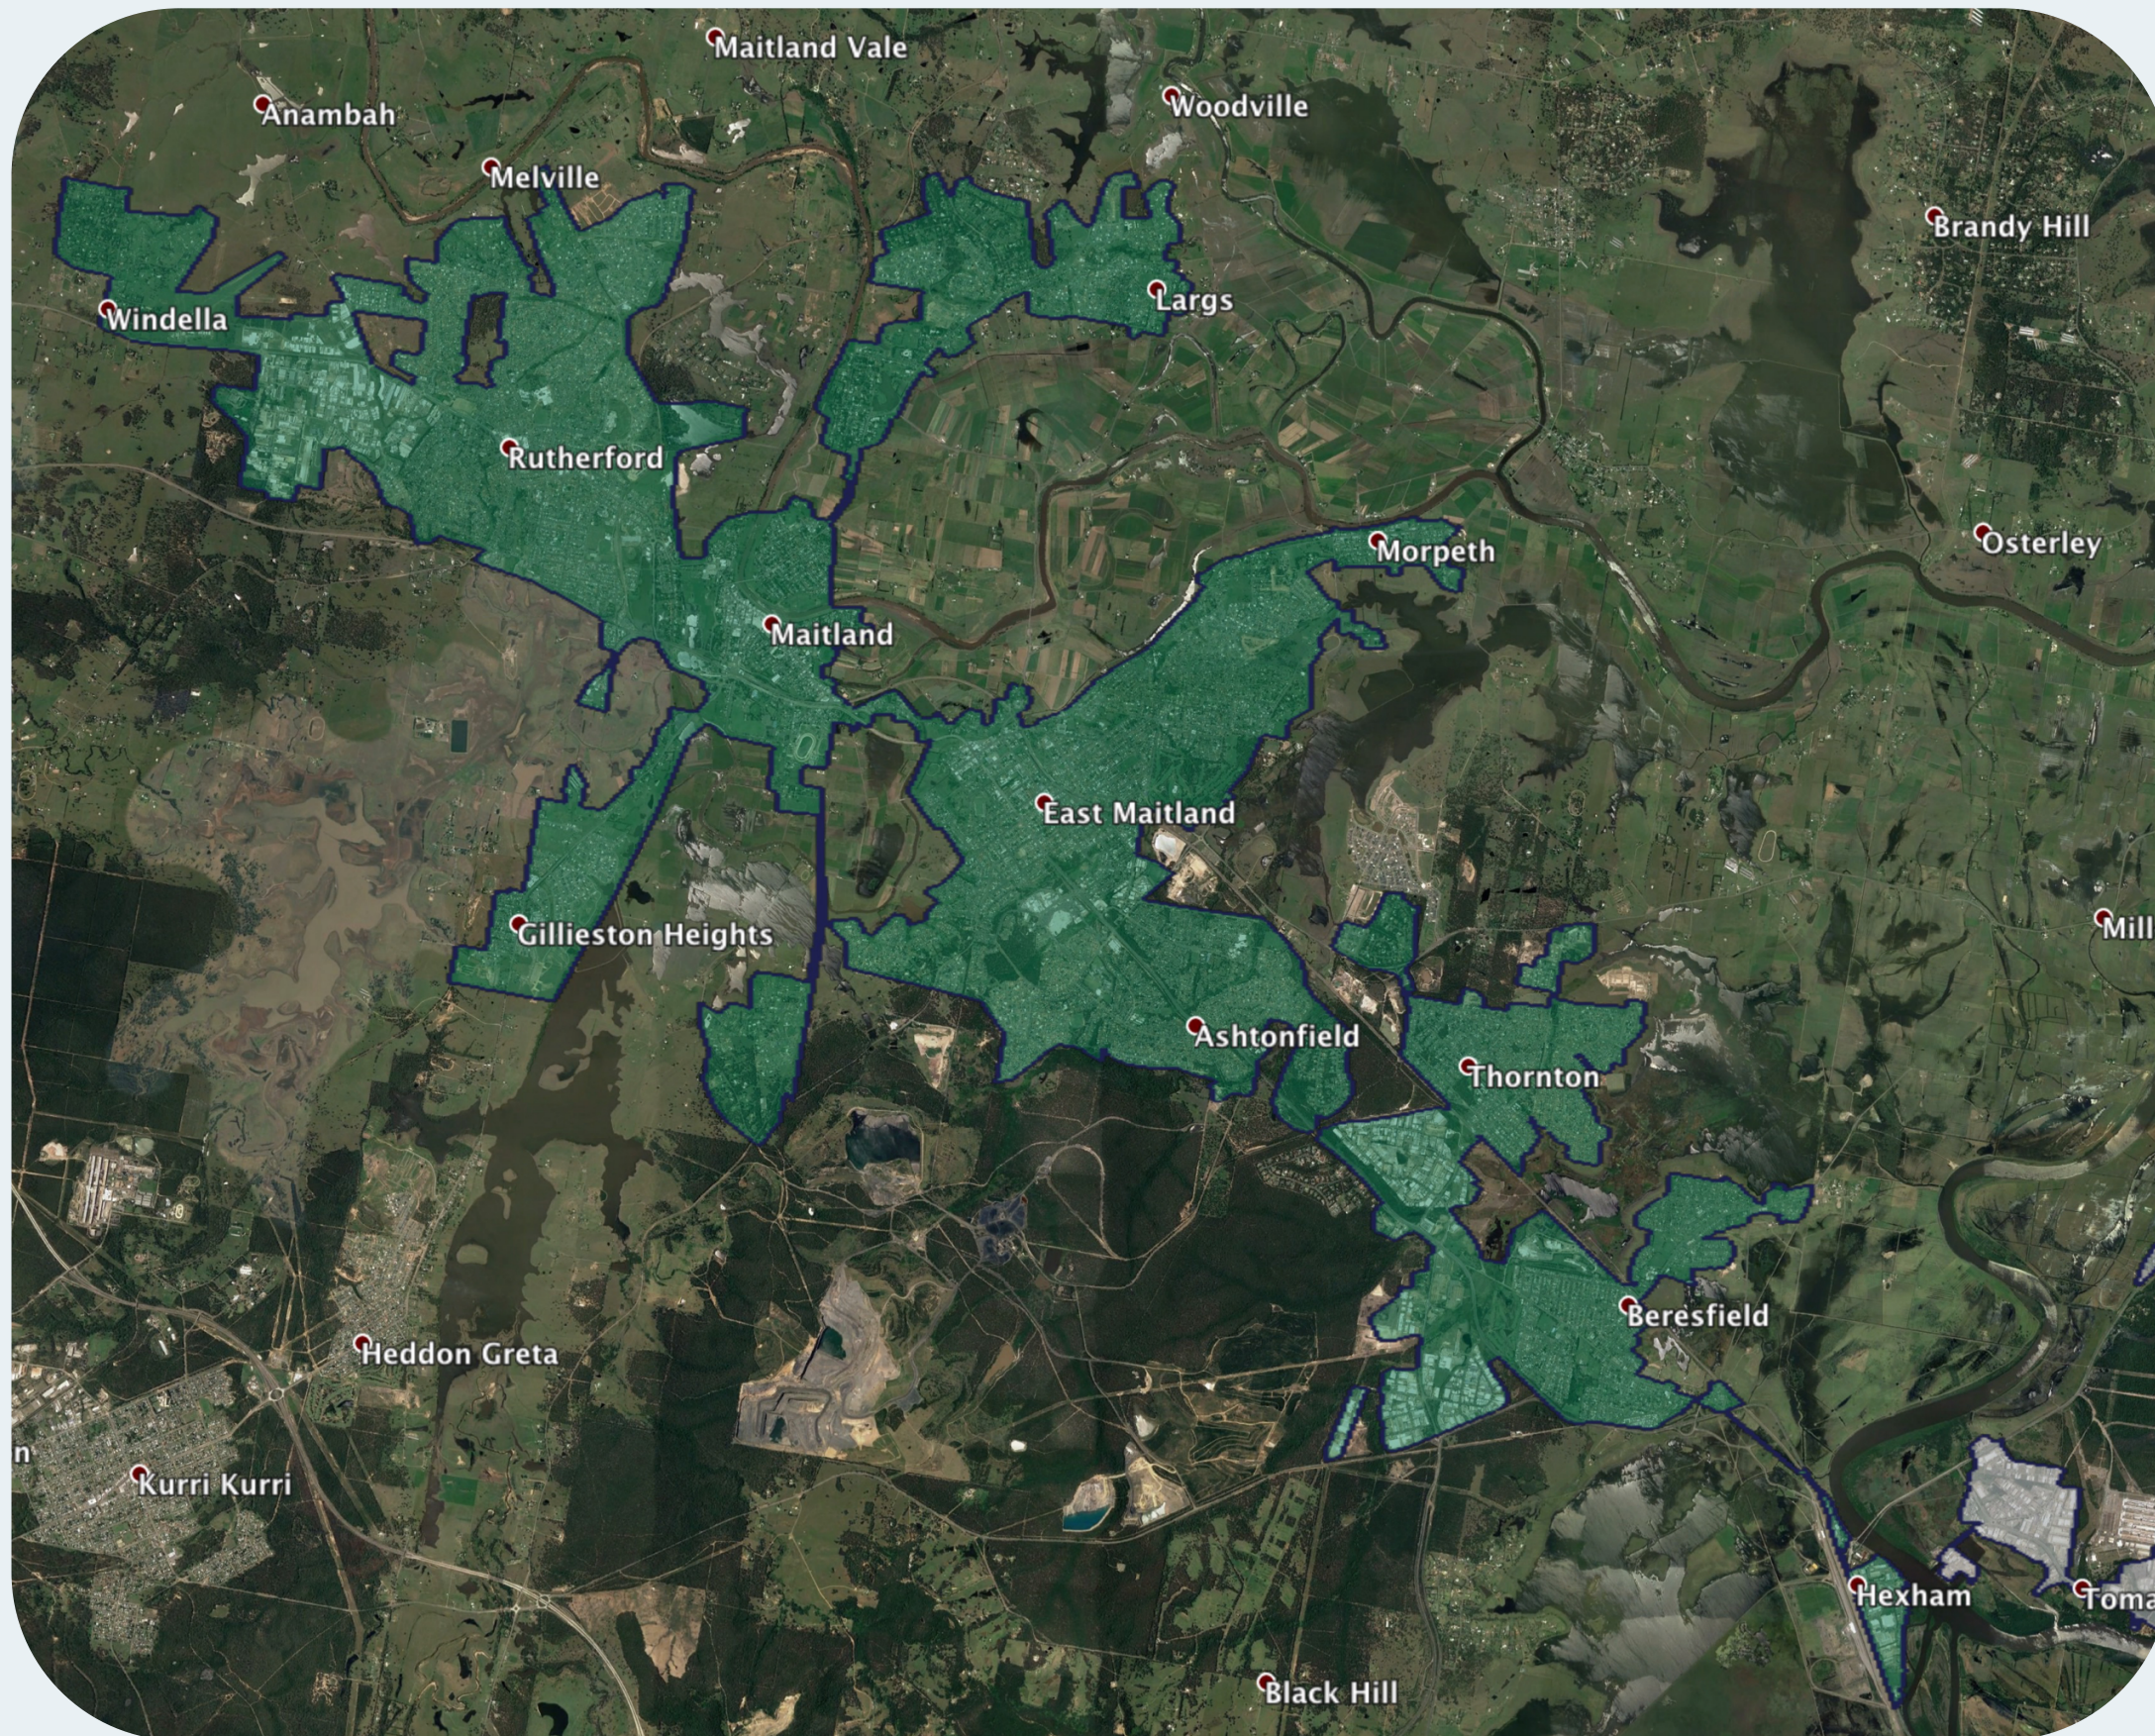

# nbn™ Business Fibre Zone indicative map – Maitland and surrounds

The nbn™ Business Fibre Initiative is available to businesses right across the country.

The areas highlighted on this map, are part of an nbn™ Business Fibre Zone that is eligible for business nbn™ Enterprise Ethernet.

## Key

-  nbn™ Business Fibre Zone
-  Adjacent/nearby nbn™ Business Fibre Zone (where relevant)