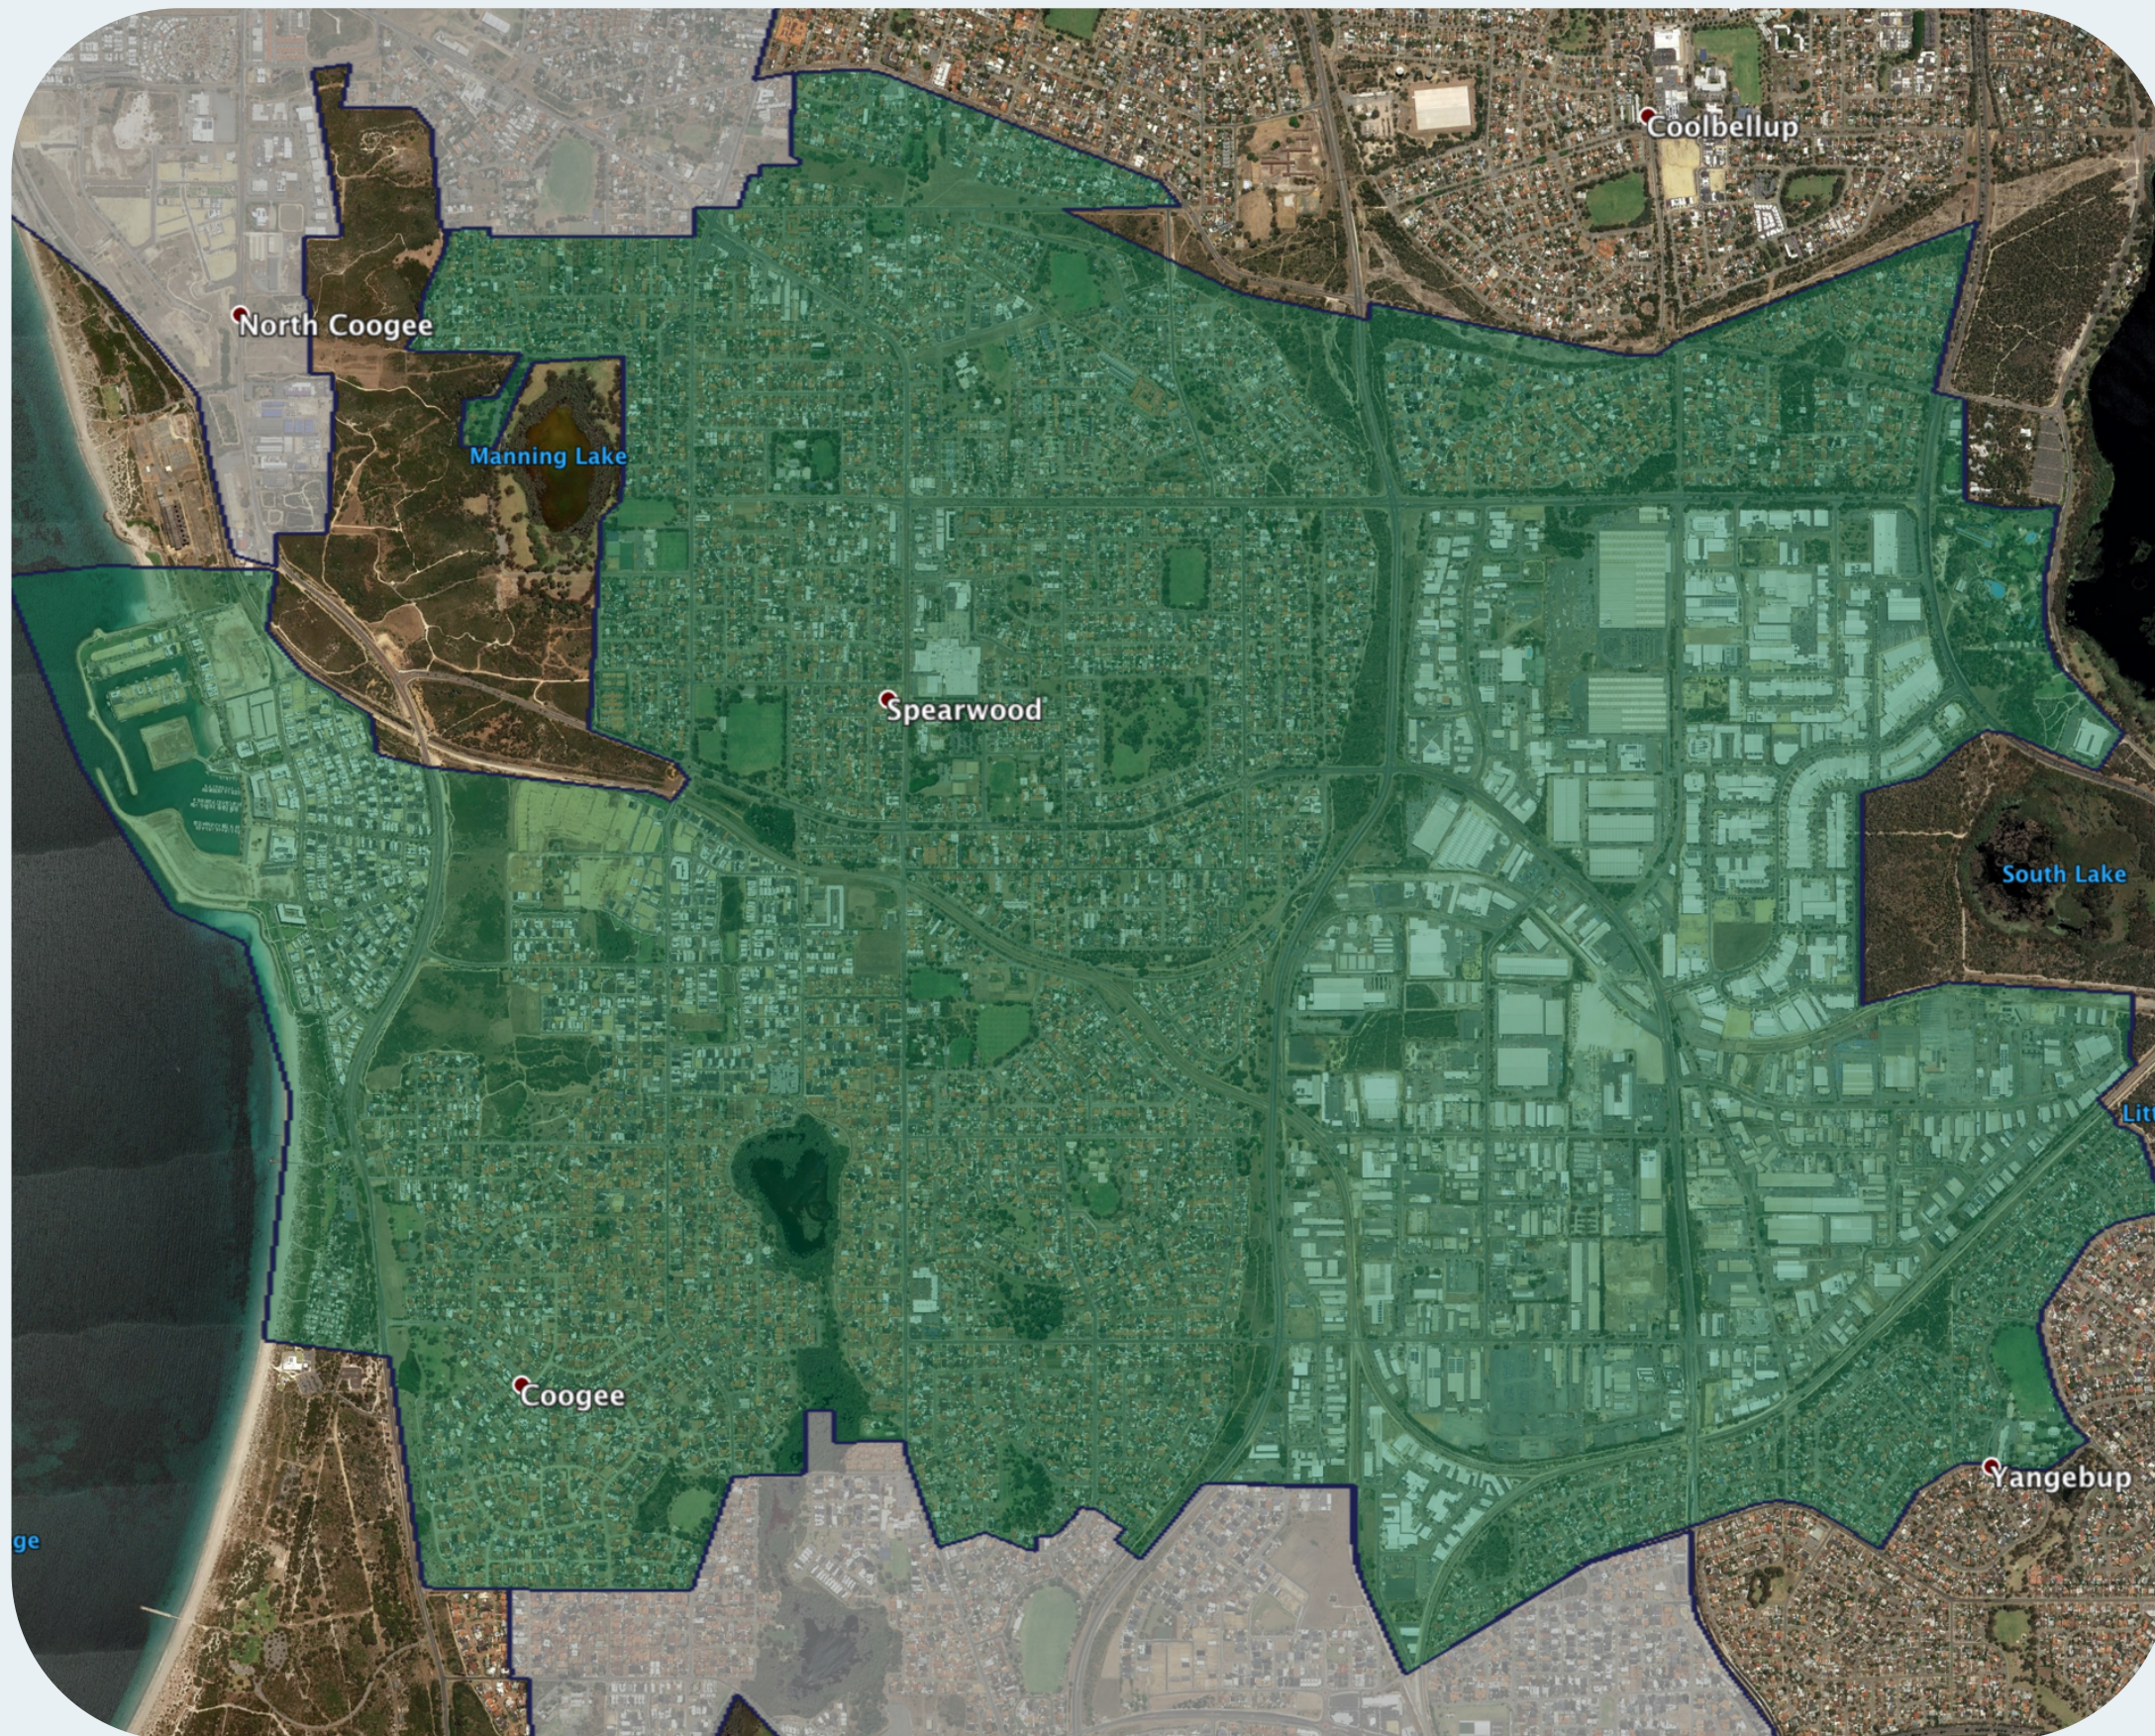

nbn™ Business Fibre Zone indicative map – Bibra Lake - Coogee and surrounds

The nbn™ Business Fibre Initiative is available to businesses right across the country.

The areas highlighted on this map, are part of an nbn™ Business Fibre Zone that is eligible for business nbn™ Enterprise Ethernet.

To find out more about the Fibre Initiative contact your service provider, or visit: nbn.com.au/businessfibre

Key

-  nbn™ Business Fibre Zone
-  Adjacent/nearby nbn™ Business Fibre Zone (where relevant)