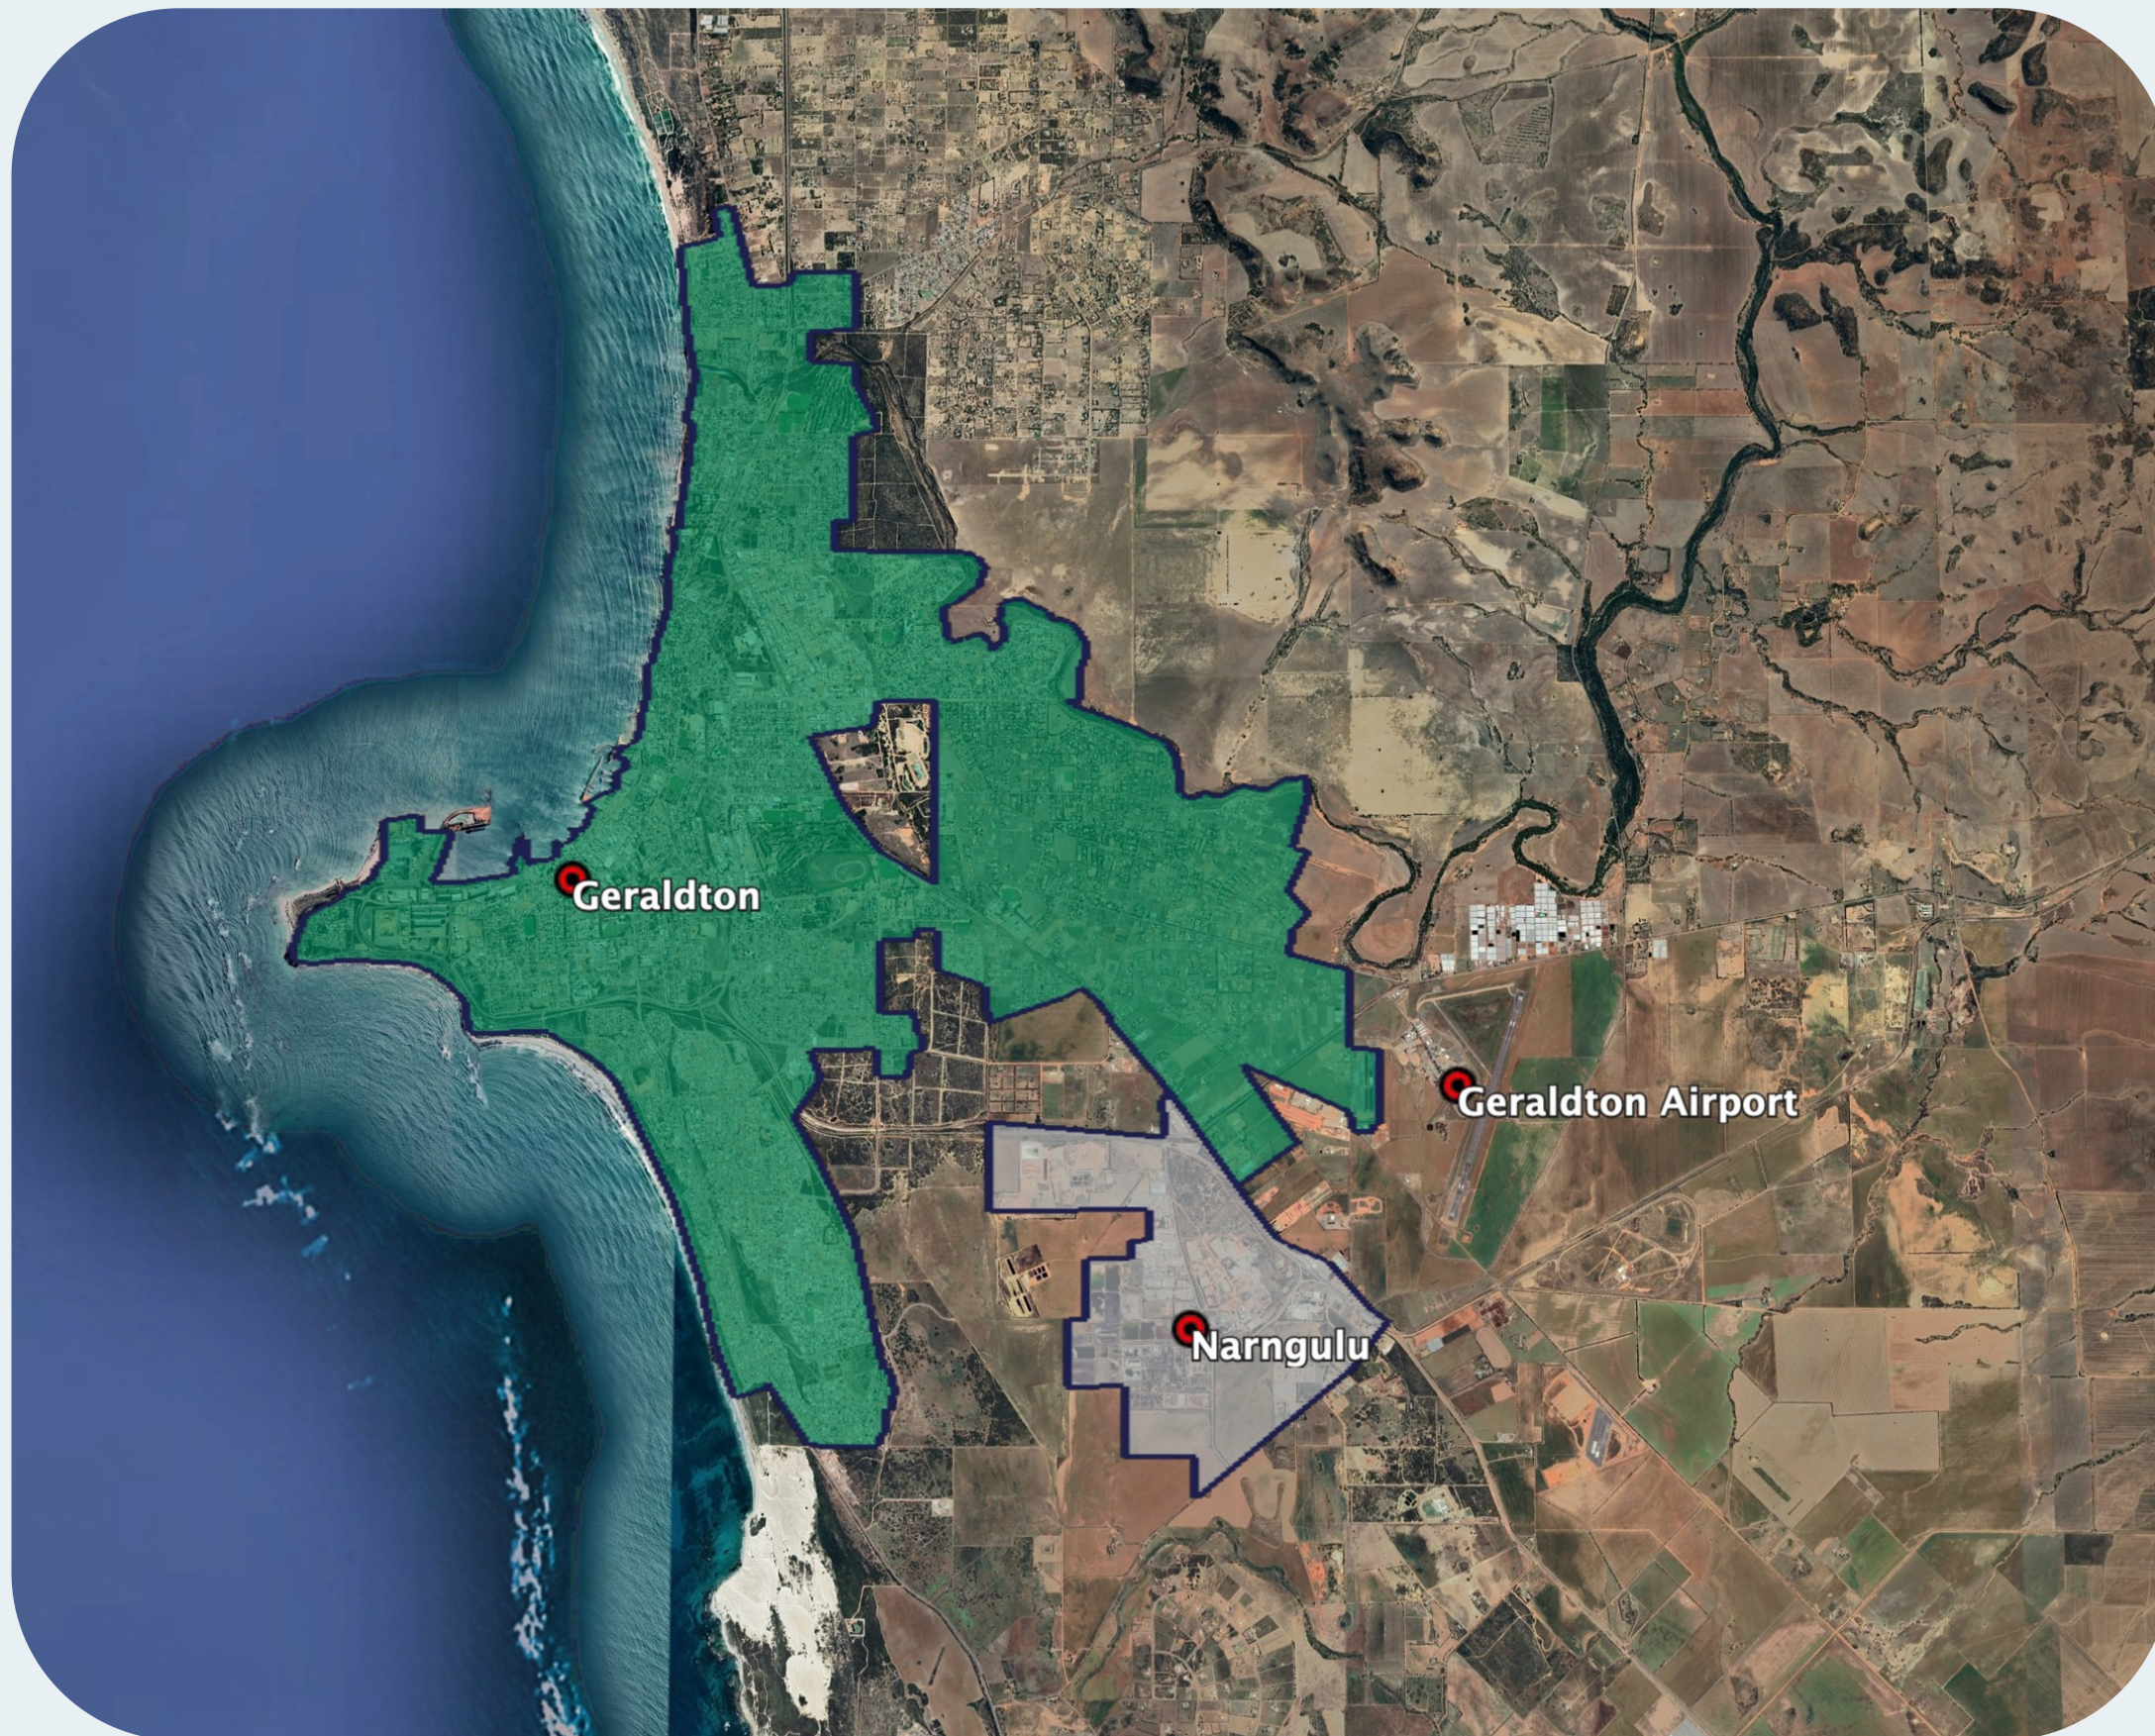

nbn™ Business Fibre Zone indicative map – Geraldton and surrounds

The **nbn™** Business Fibre Initiative is available to businesses right across the country.

The areas highlighted on this map, are part of an **nbn™** Business Fibre Zone that is eligible for business **nbn™** Enterprise Ethernet.

To find out more about the Fibre Initiative contact your service provider, or visit:
nbn.com.au/businessfibre

Key

-  nbn™ Business Fibre Zone
-  Adjacent/nearby nbn™ Business Fibre Zone (where relevant)