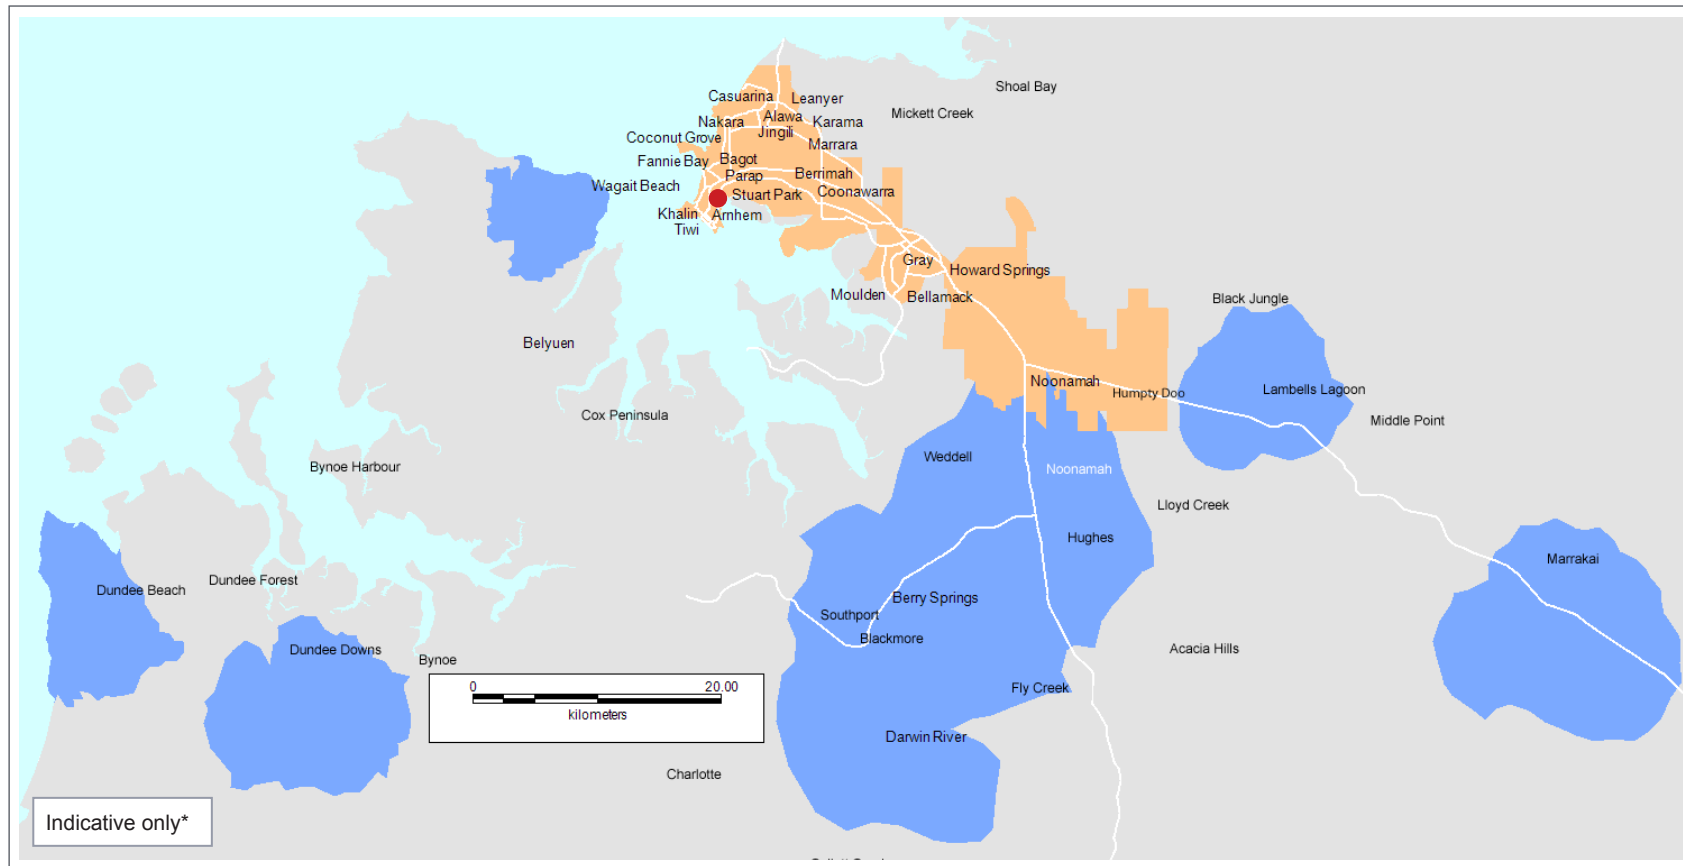

Fixed-wireless coverage maps

Darwin surrounds

NORTHERN TERRITORY

Fixed-wireless coverage:
NORTHERN TERRITORY

Key:

- Town/city centre
- Fixed-wireless coverage area*
- Fibre coverage area*

* These maps show the estimated likely coverage areas based on our rollout schedule, which may change. Network performance depends on your location, equipment and retail service provider's products. Eligibility for a wireless service is subject to meeting NBN Co's minimum connectivity requirements.