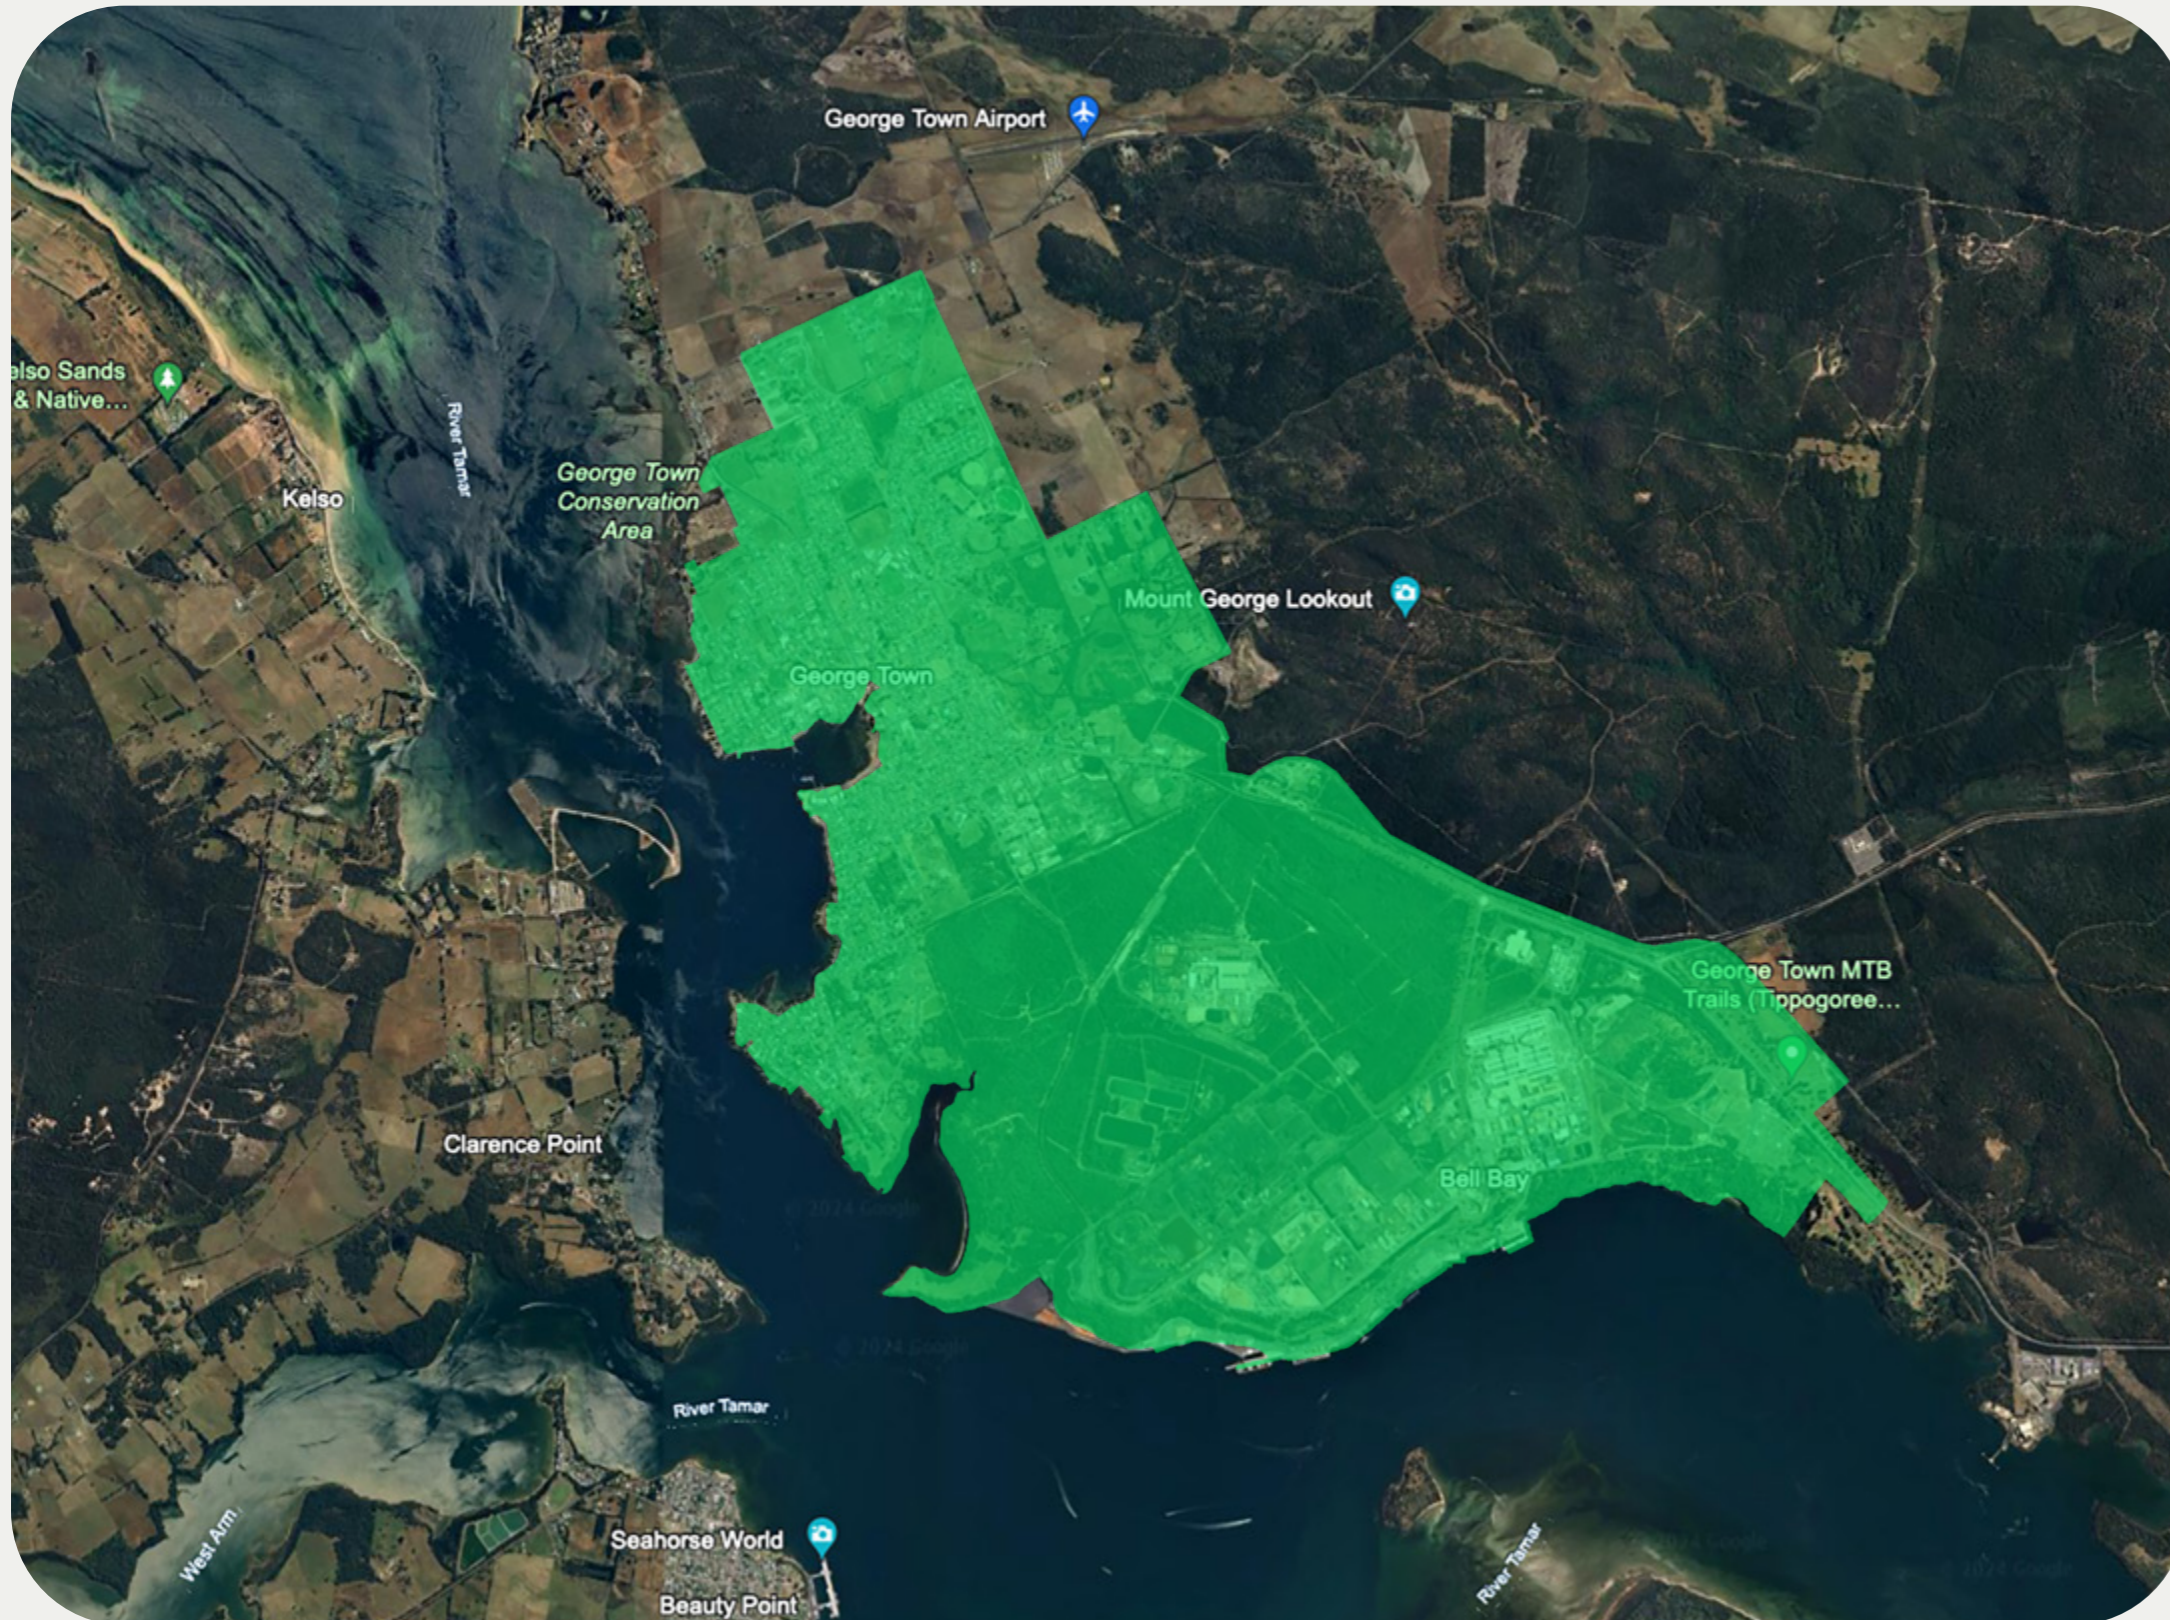

NBN® BUSINESS FIBRE ZONE INDICATIVE MAP GEORGE TOWN AND SURROUNDS

The nbn® Business Fibre Initiative is available to businesses right across the country.

The areas highlighted on this map, are part of an nbn® Business Fibre Zone that is eligible for business nbn® Enterprise Ethernet.