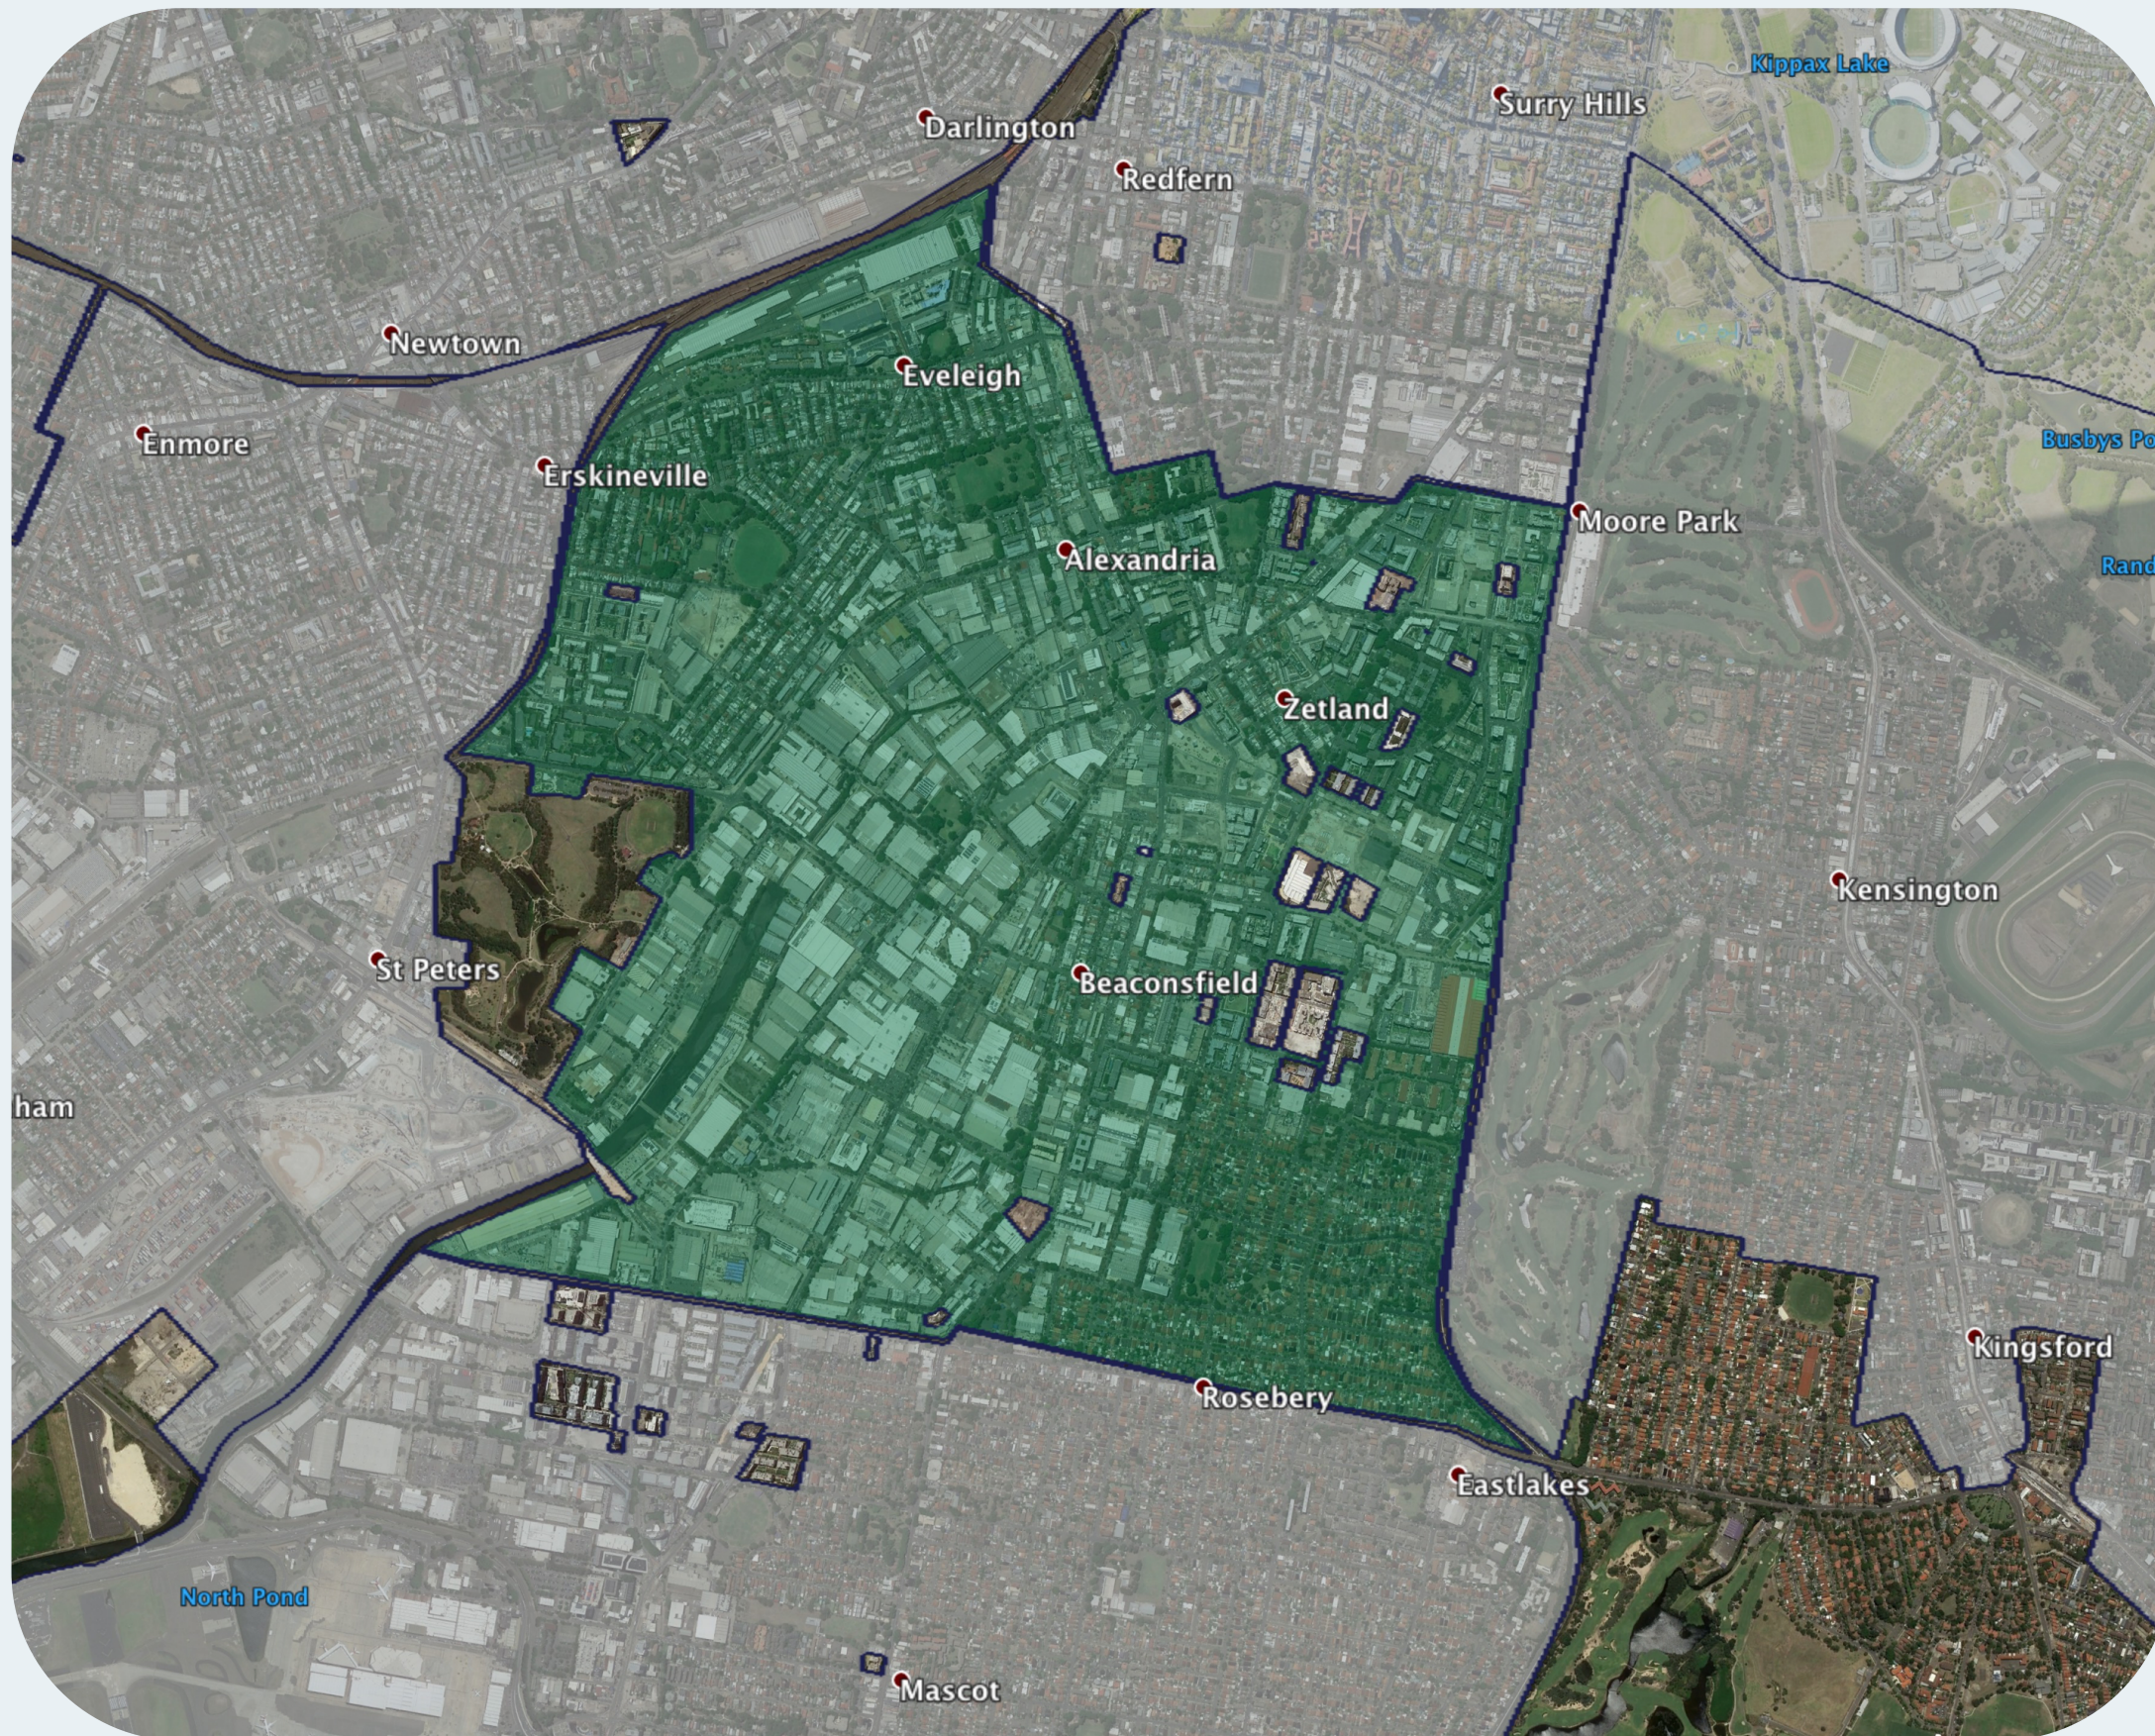

nbn™ Business Fibre Zone indicative map - Alexandria and surrounds

The nbn™ Business Fibre Initiative is available to businesses right across the country.

The areas highlighted on this map, are part of an nbn™ Business Fibre Zone that is eligible for business nbn™ Enterprise Ethernet.

To find out more about the Fibre Initiative contact your service provider, or visit: nbn.com.au/businessfibre

Key

-  nbn™ Business Fibre Zone
-  Adjacent/nearby nbn™ Business Fibre Zone (where relevant)