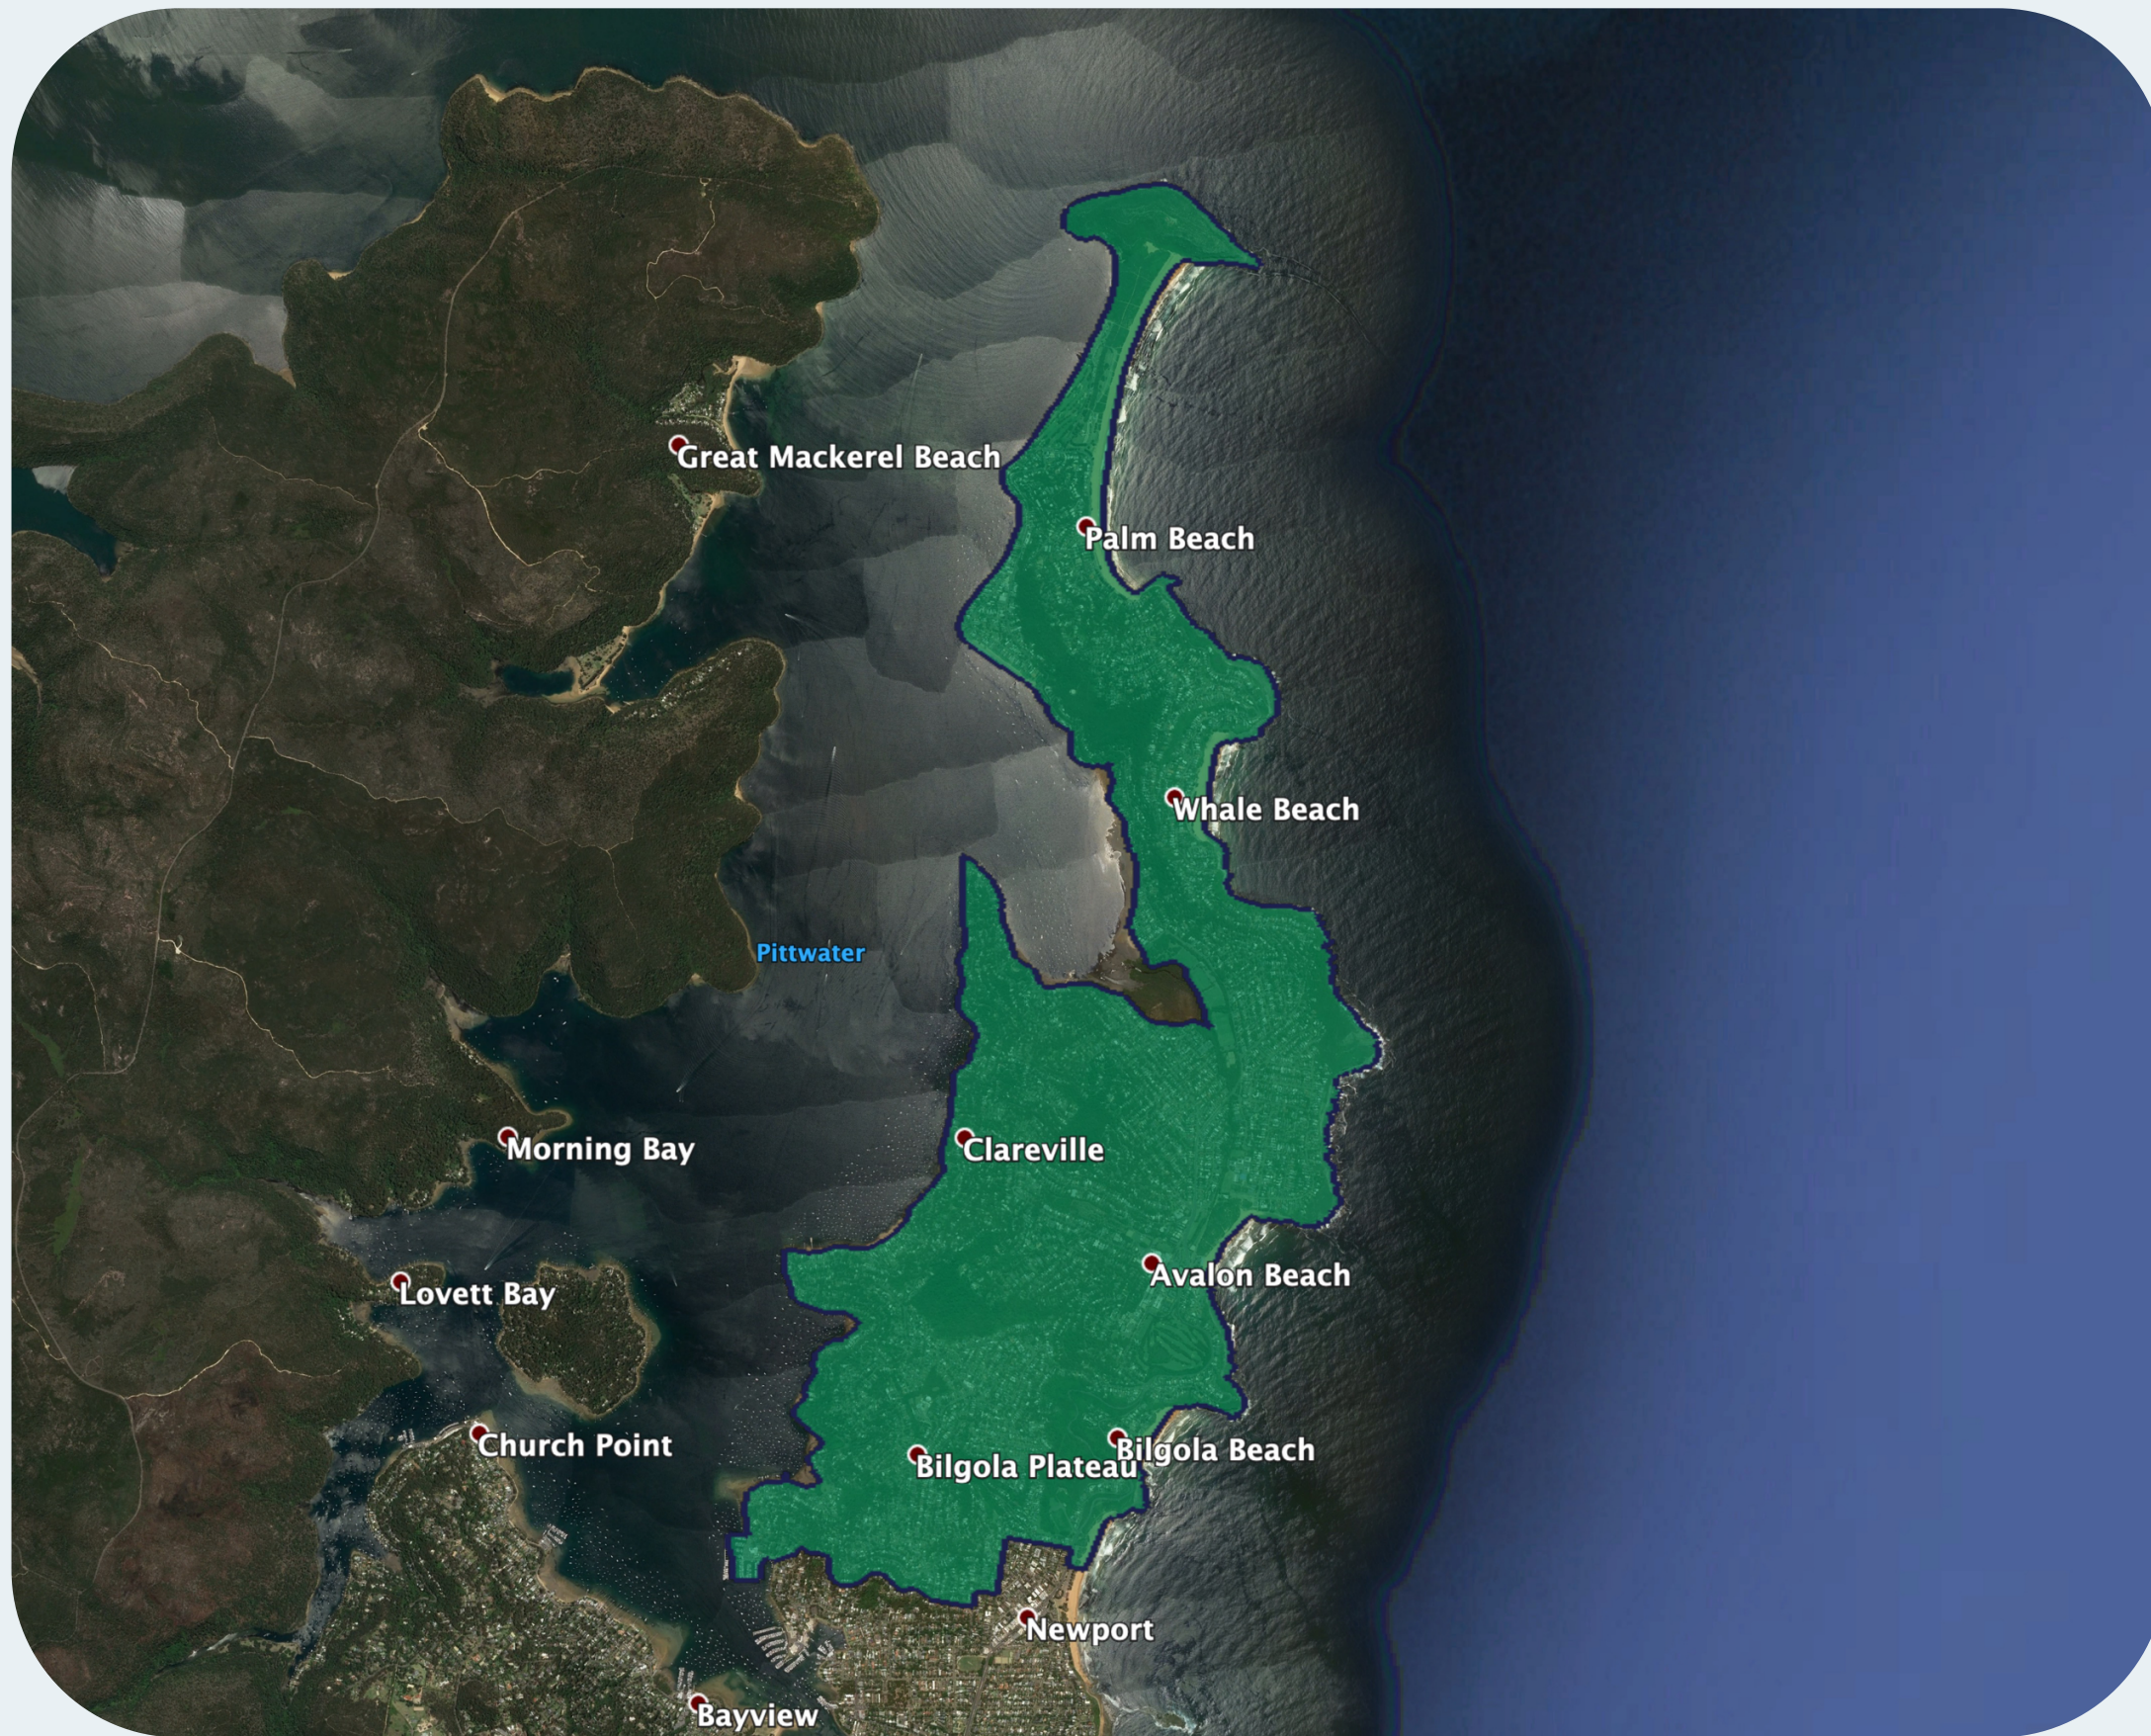

nbn™ Business Fibre Zone indicative map – Avalon - Palm Beach and surrounds

The nbn™ Business Fibre Initiative is available to businesses right across the country.

The area highlighted on this map, is part of an nbn™ Business Fibre Zone that is eligible for business nbn™ Enterprise Ethernet.

To find out more about the Fibre Initiative contact your service provider, or visit: nbn.com.au/businessfibre

Key

-  nbn™ Business Fibre Zone
-  Adjacent/nearby nbn™ Business Fibre Zone (where relevant)