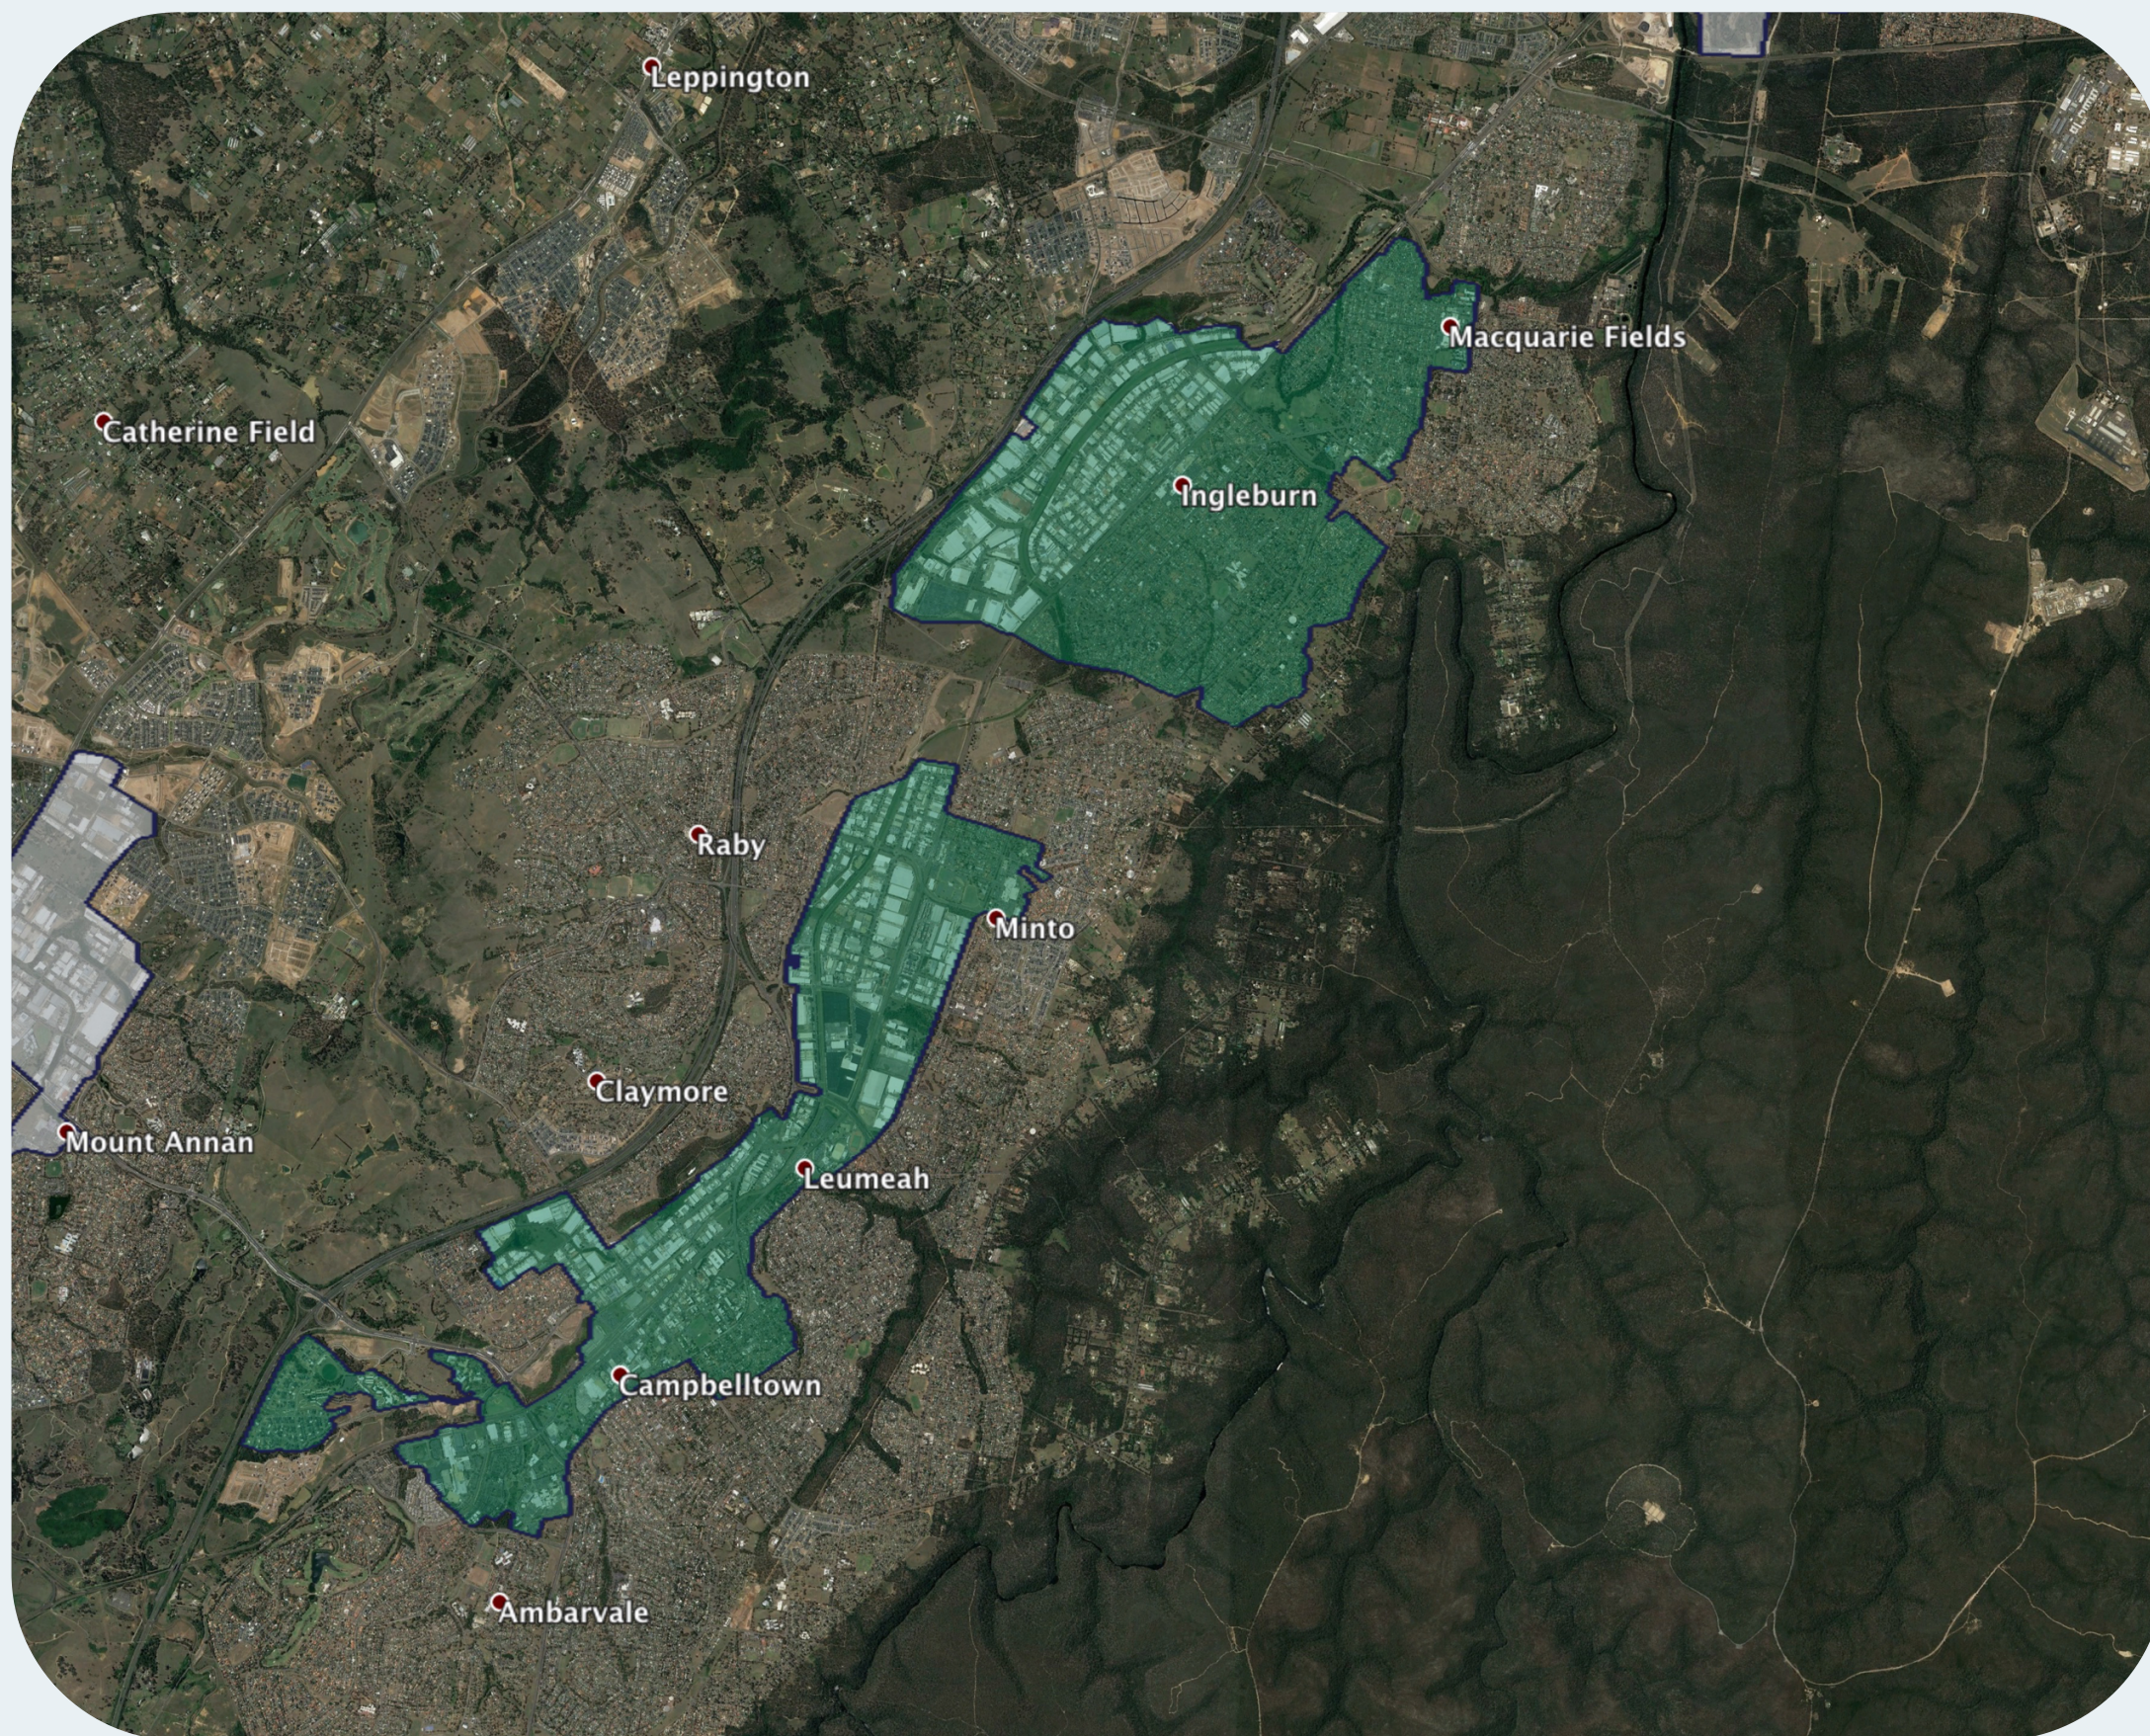

nbn™ Business Fibre Zone indicative map – Campbelltown and surrounds

The nbn™ Business Fibre Initiative is available to businesses right across the country.

The areas highlighted on this map, are part of an nbn™ Business Fibre Zone that is eligible for business nbn™ Enterprise Ethernet.

To find out more about the Fibre Initiative contact your service provider, or visit: nbn.com.au/businessfibre

Key

-  nbn™ Business Fibre Zone
-  Adjacent/nearby nbn™ Business Fibre Zone (where relevant)