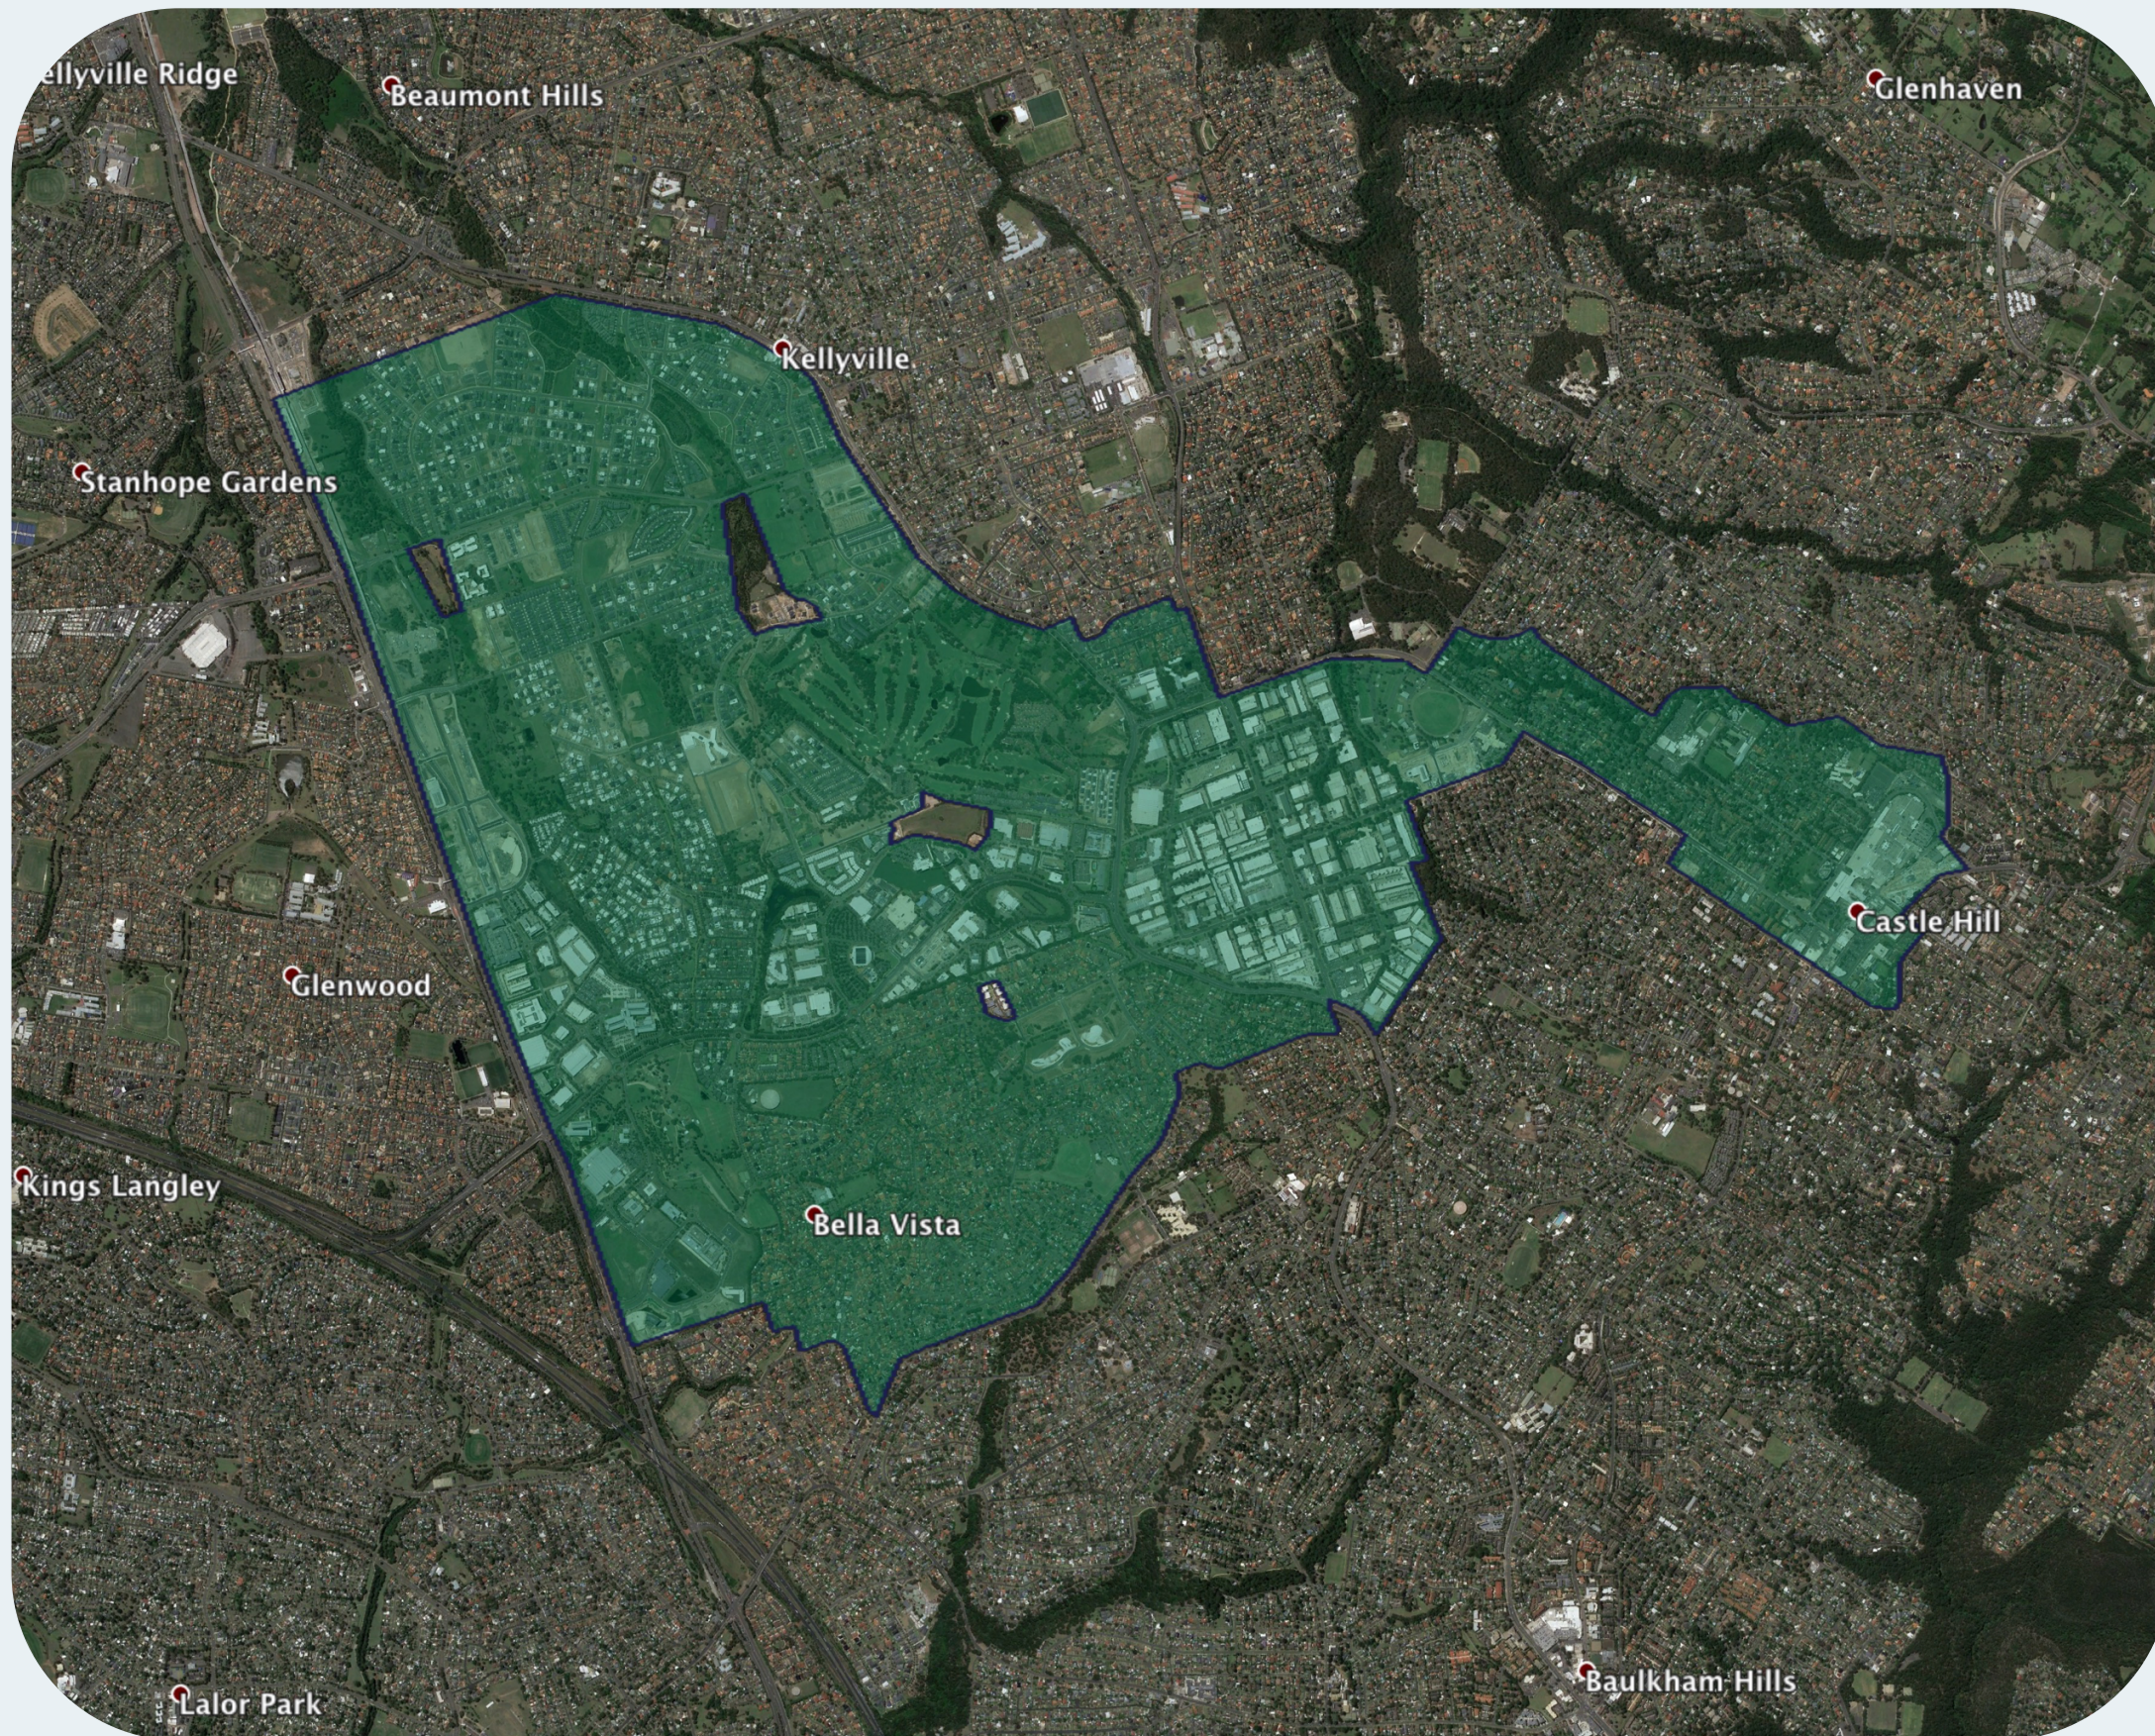

nbn™ Business Fibre Zone indicative map - Castle Hill - Bella Vista and surrounds

The nbn™ Business Fibre Initiative is available to businesses right across the country.

The area highlighted on this map, is part of an nbn™ Business Fibre Zone that is eligible for business nbn™ Enterprise Ethernet.

To find out more about the Fibre Initiative contact your service provider, or visit: nbn.com.au/businessfibre

Key

-  nbn™ Business Fibre Zone
-  Adjacent/nearby nbn™ Business Fibre Zone (where relevant)