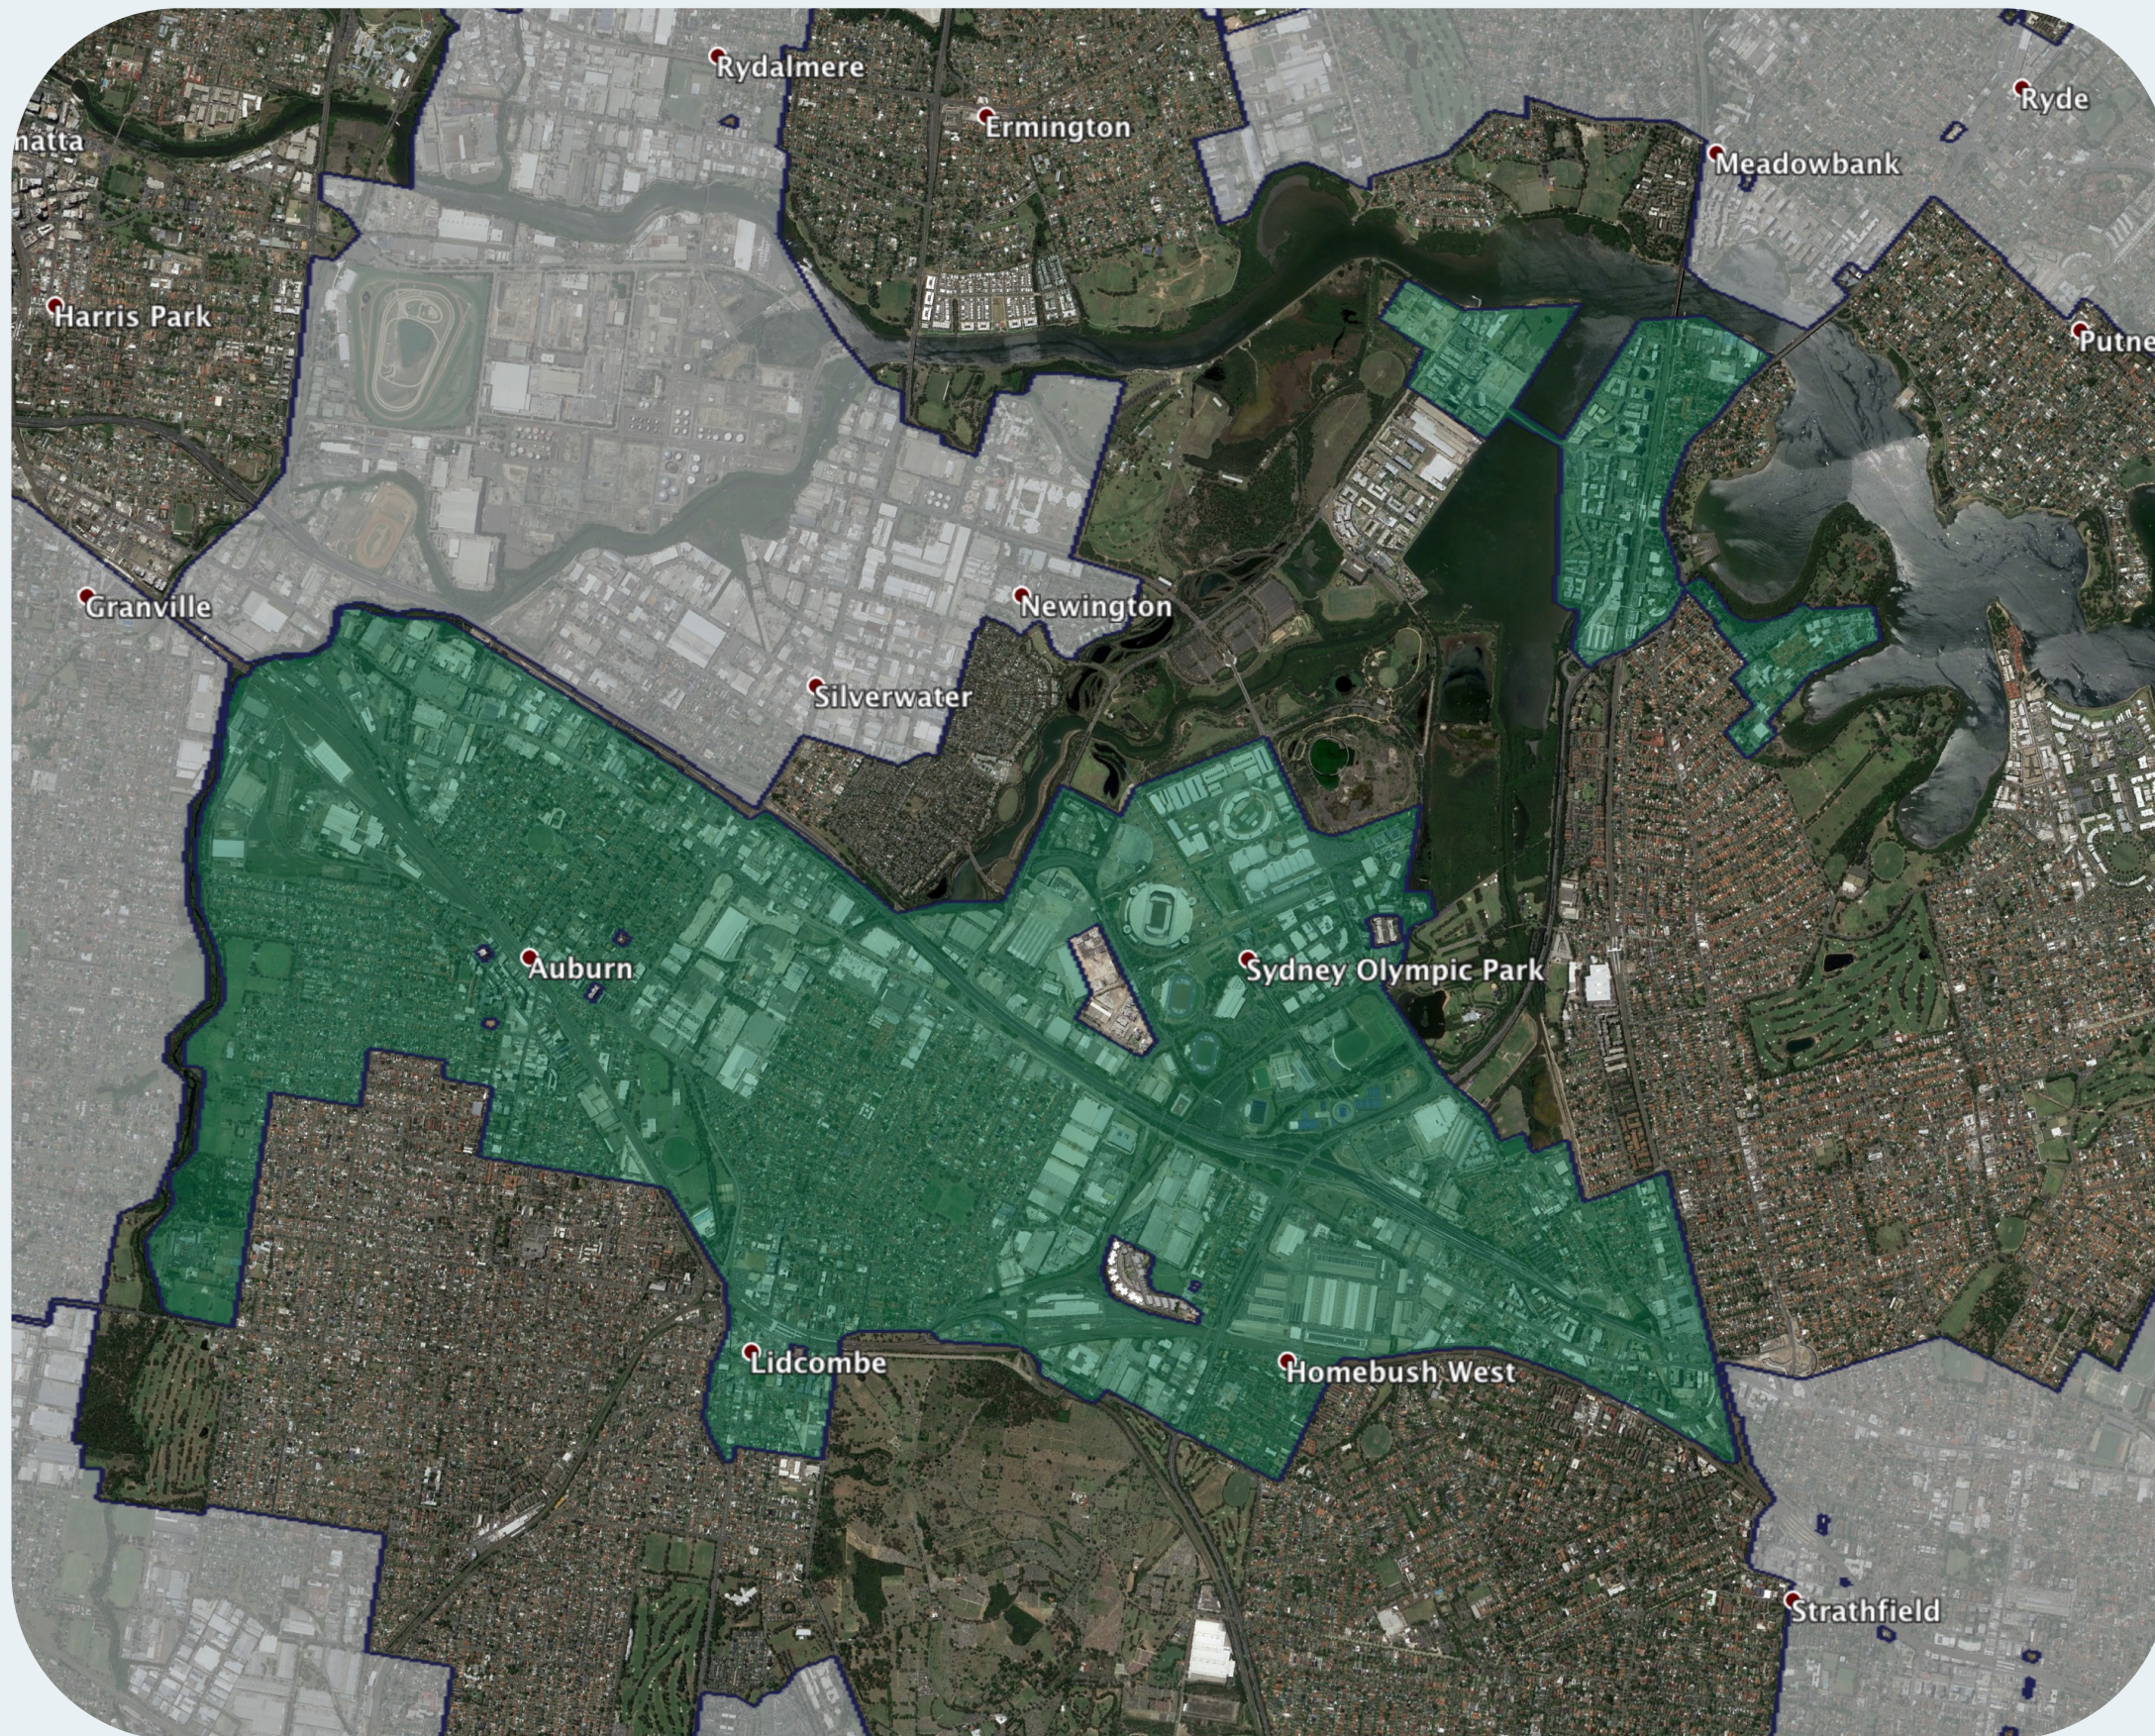

nbn™ Business Fibre Zone indicative map - Homebush - Lidcombe and surrounds

The nbn™ Business Fibre Initiative is available to businesses right across the country.

The areas highlighted on this map, are part of an nbn™ Business Fibre Zone that is eligible for business nbn™ Enterprise Ethernet.

To find out more about the Fibre Initiative contact your service provider, or visit: nbn.com.au/businessfibre

Key

-  nbn™ Business Fibre Zone
-  Adjacent/nearby nbn™ Business Fibre Zone (where relevant)