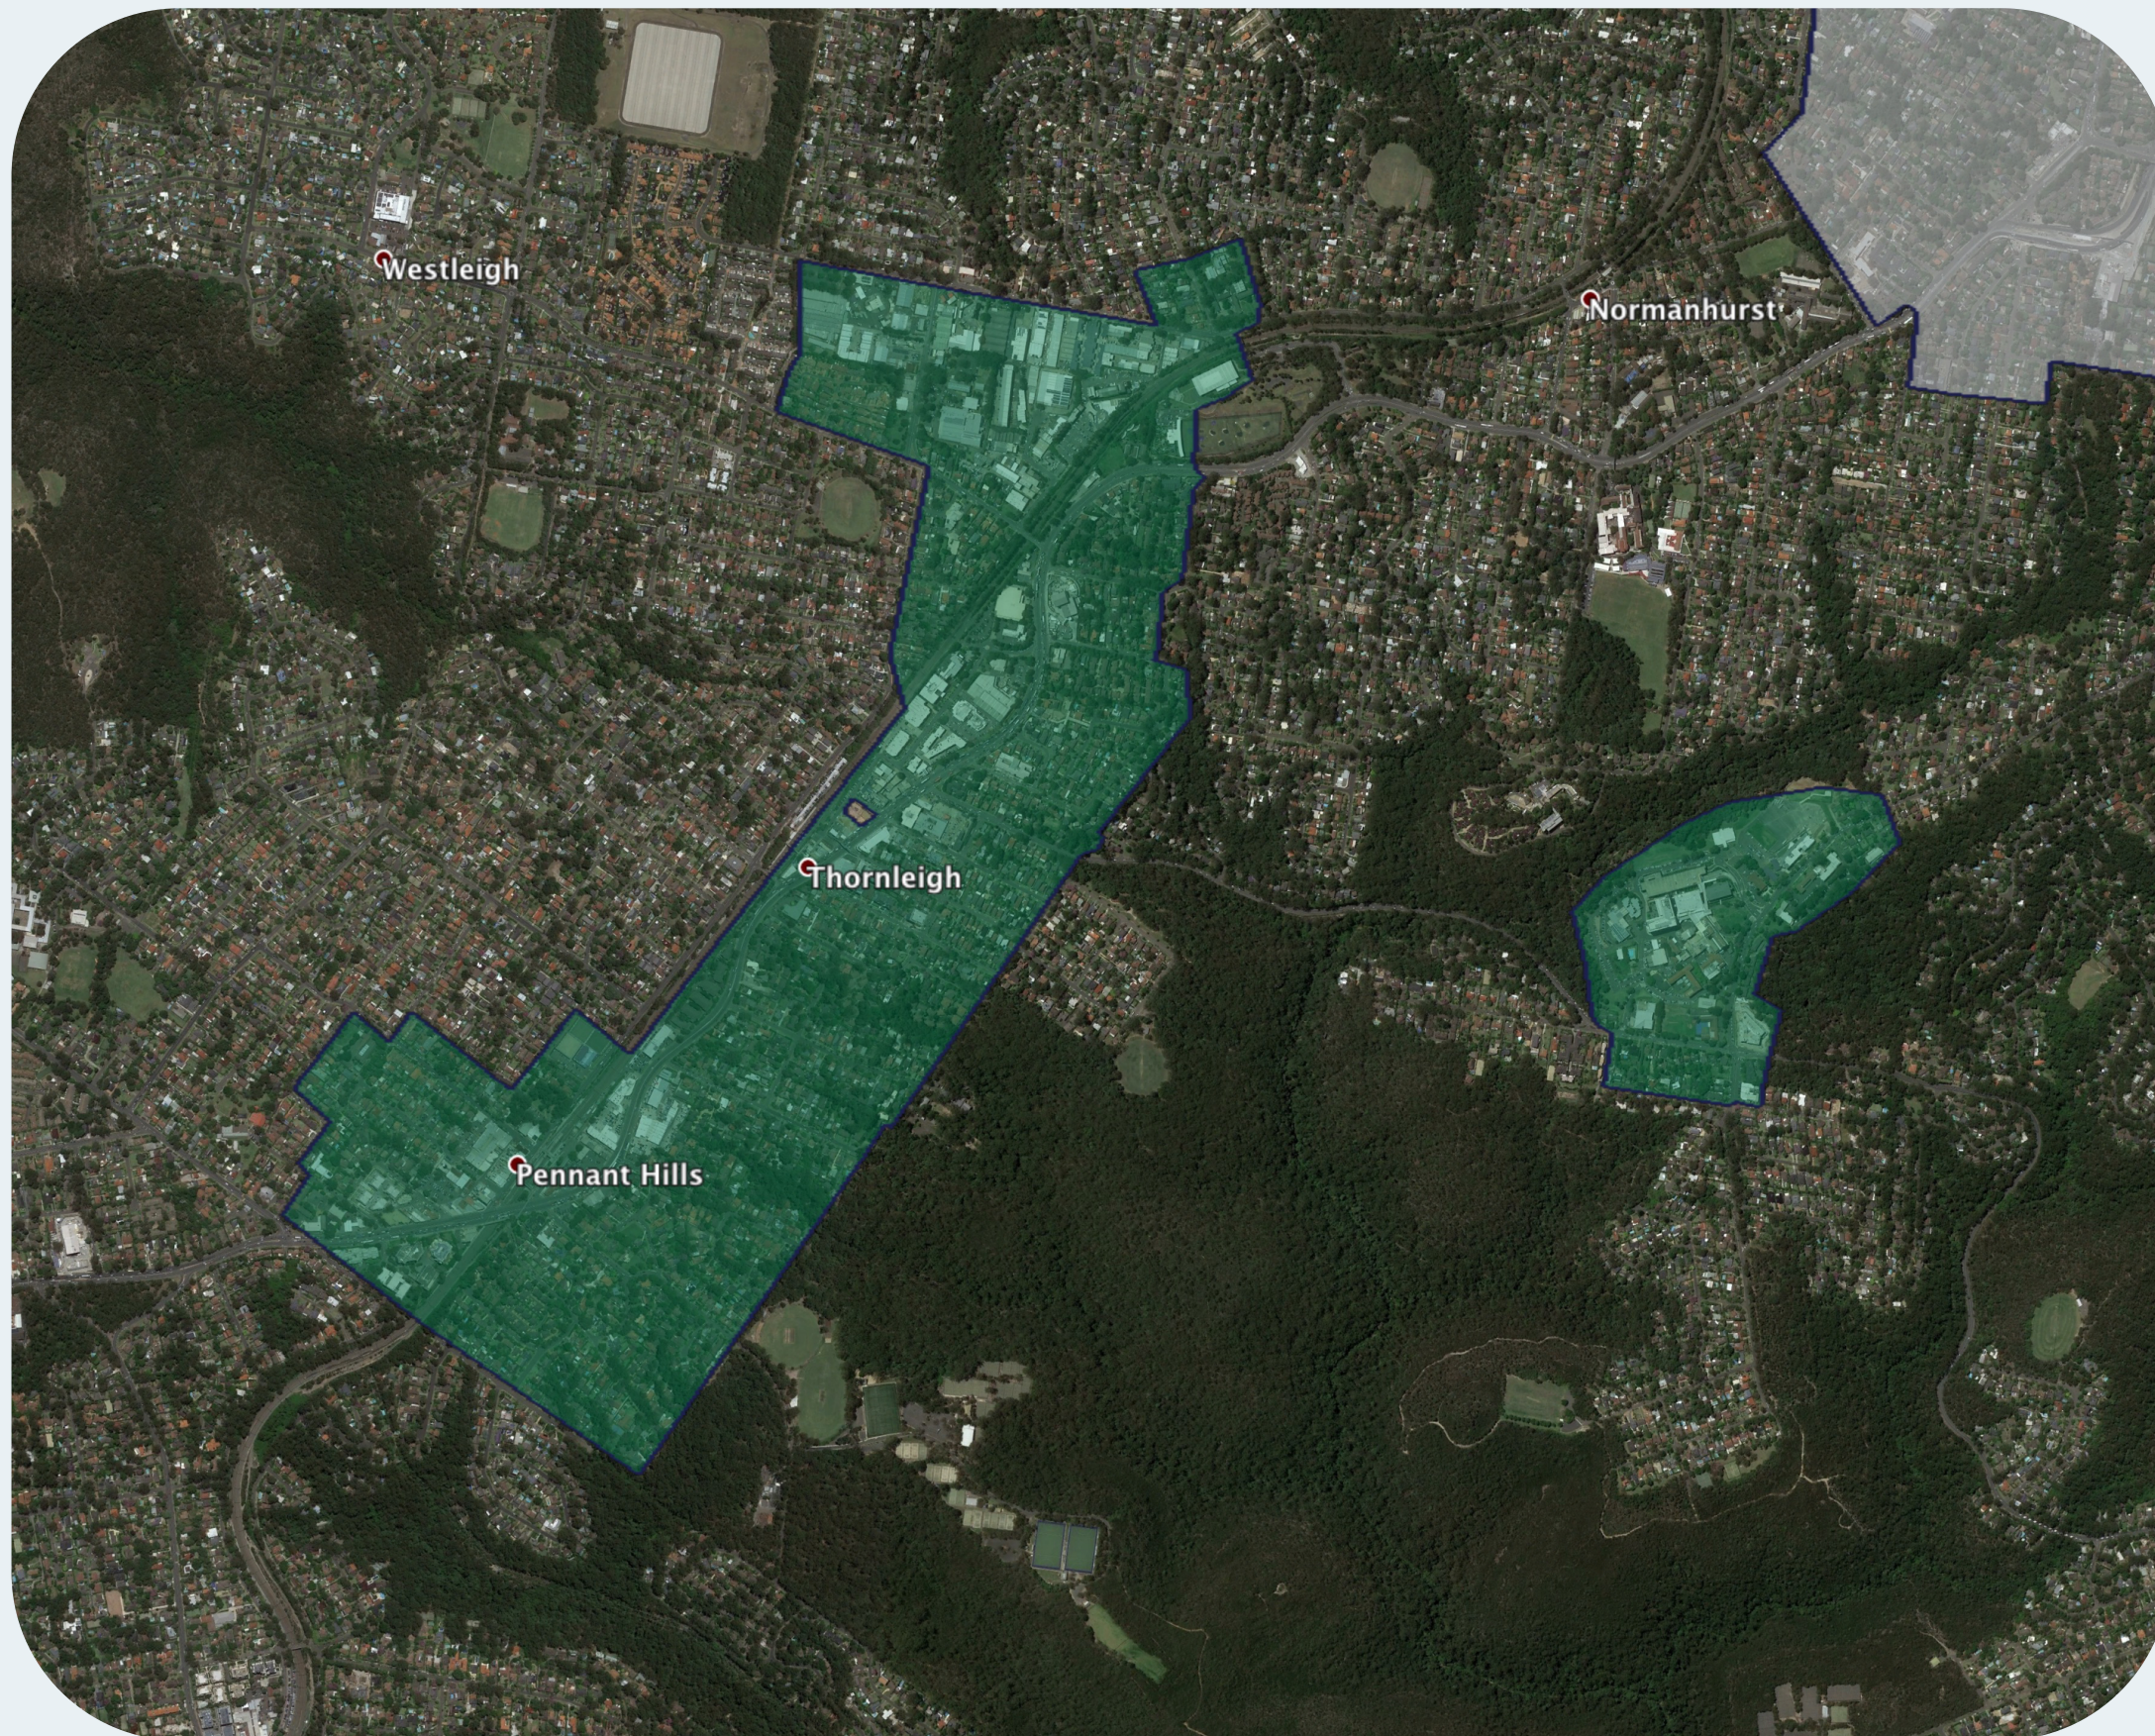

nbn™ Business Fibre Zone indicative map - Pennant Hills - Thornleigh and surrounds

The nbn™ Business Fibre Initiative is available to businesses right across the country.

The areas highlighted on this map, are part of an nbn™ Business Fibre Zone that is eligible for business nbn™ Enterprise Ethernet.

To find out more about the Fibre Initiative contact your service provider, or visit: nbn.com.au/businessfibre

Key

-  nbn™ Business Fibre Zone
-  Adjacent/nearby nbn™ Business Fibre Zone (where relevant)