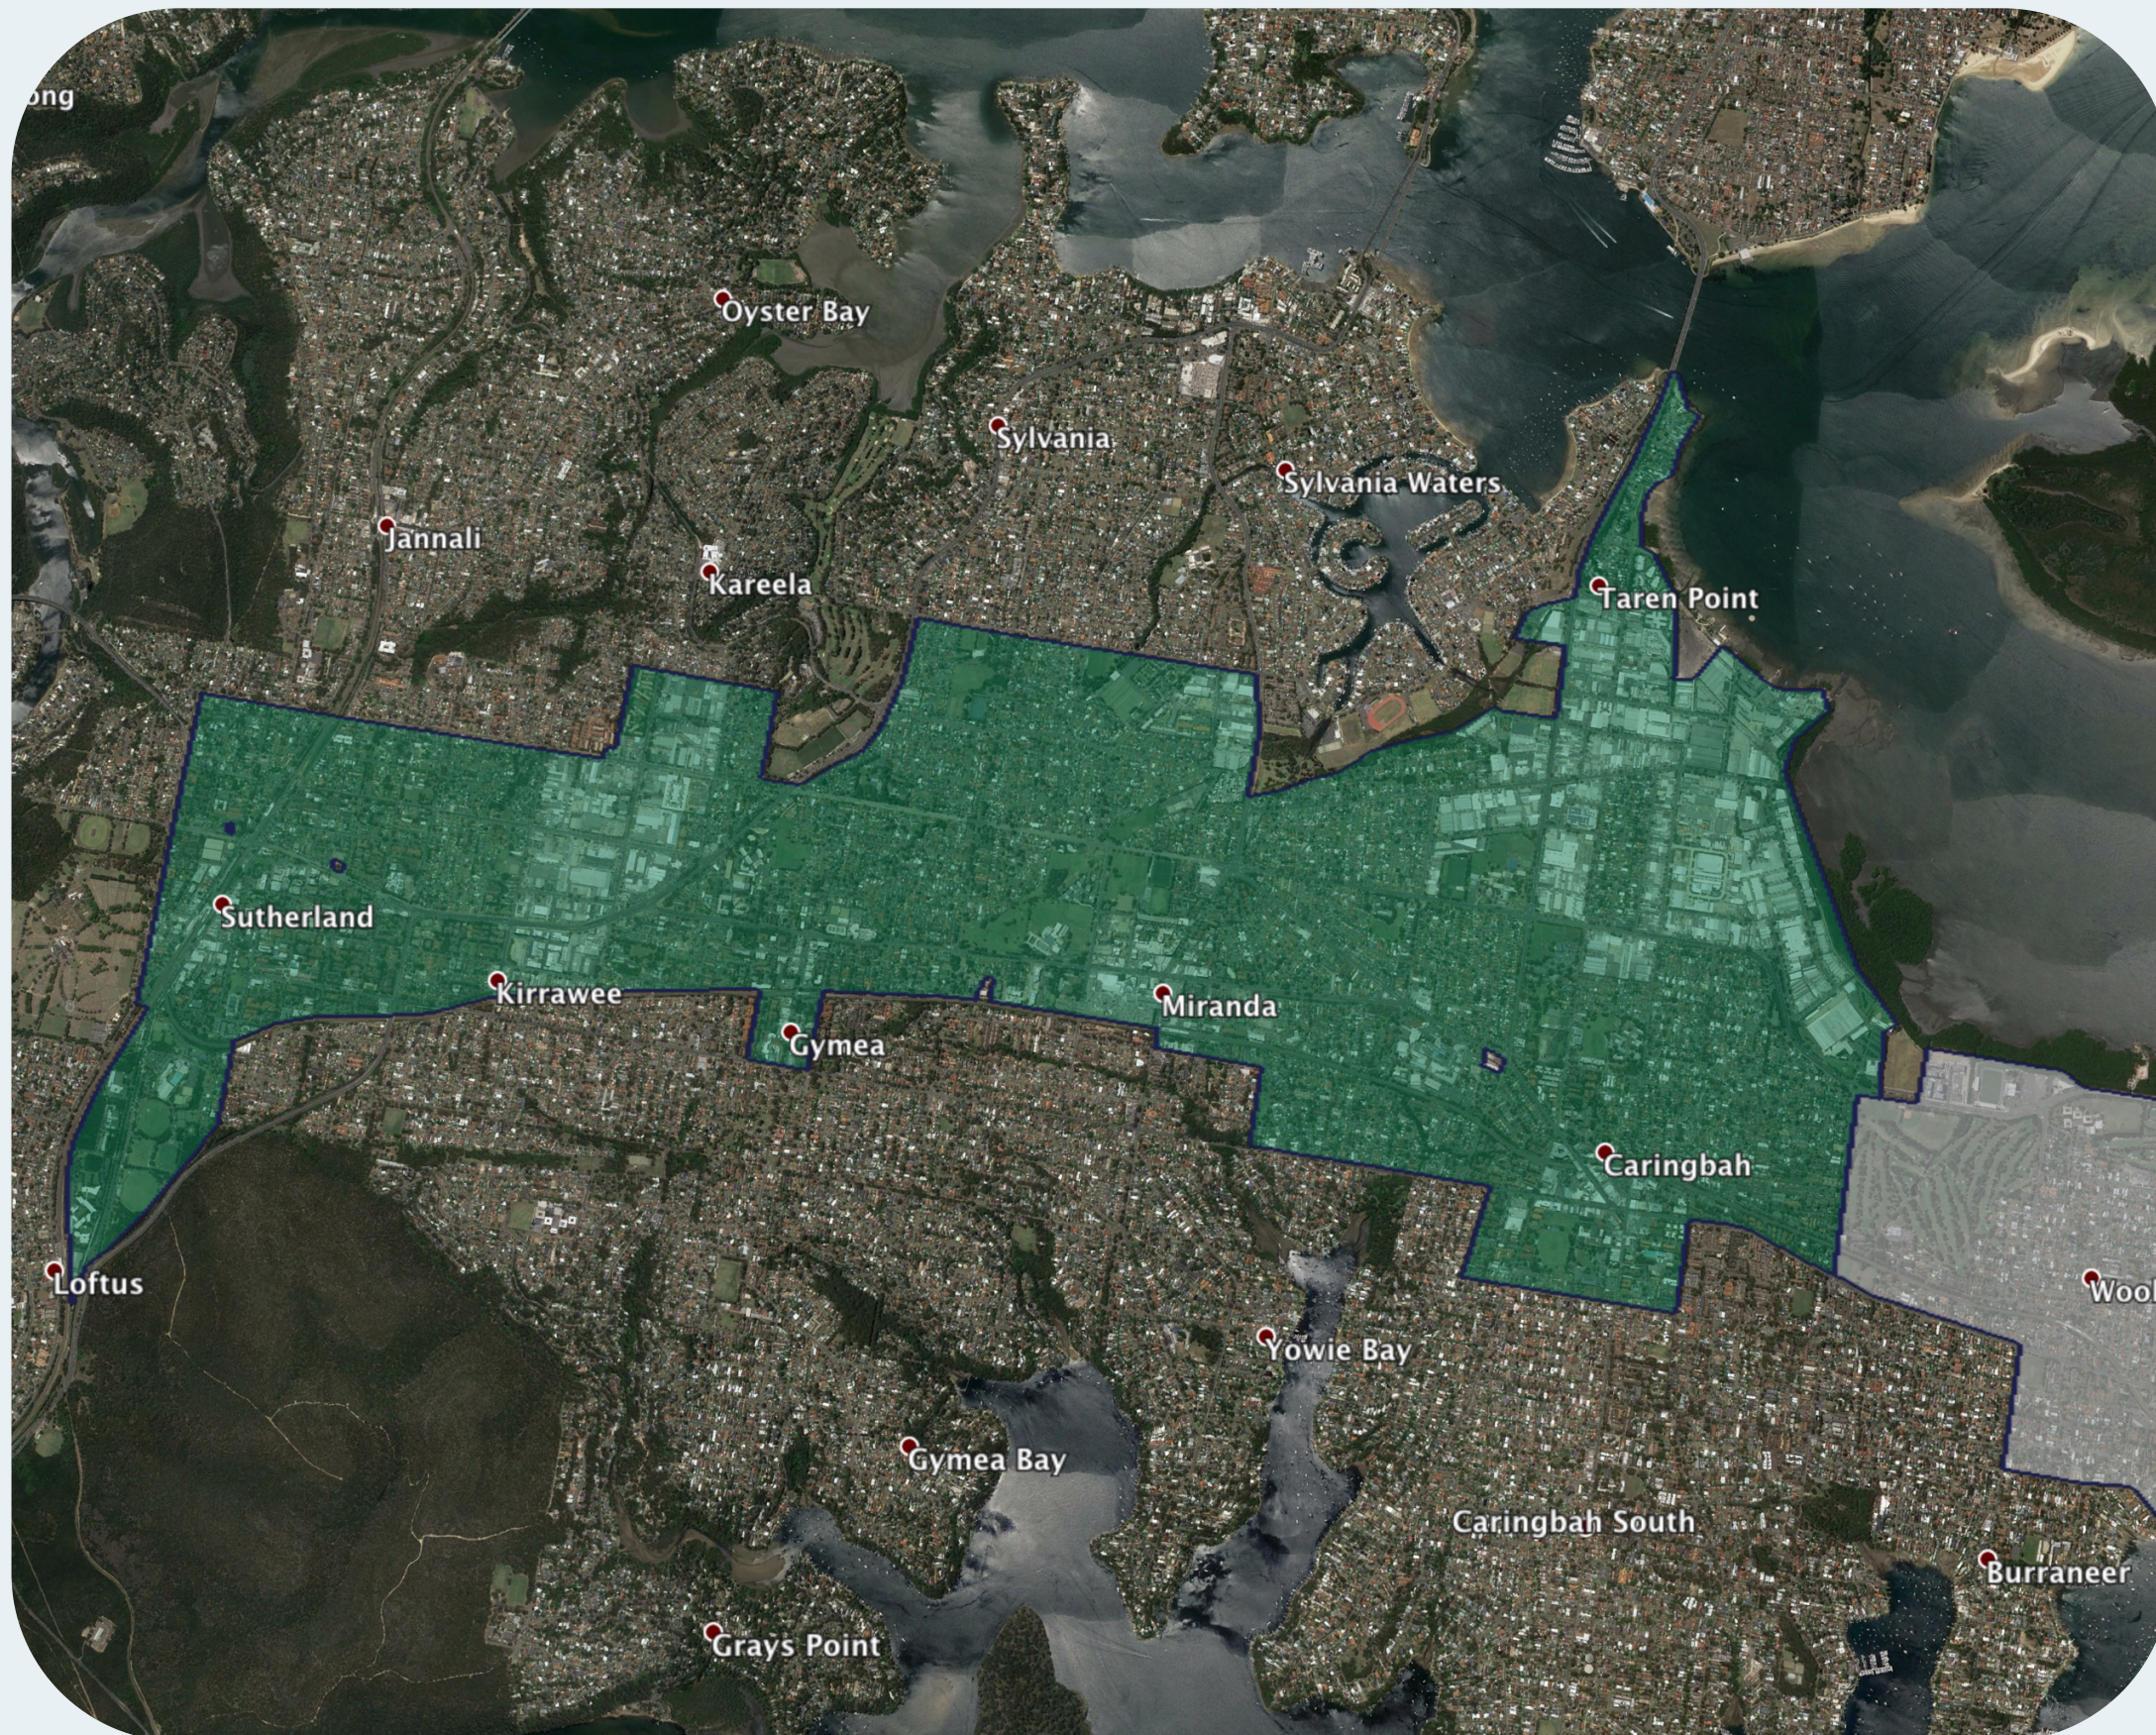

nbn™ Business Fibre Zone indicative map - Sutherland - Miranda and surrounds

The nbn™ Business Fibre Initiative is available to businesses right across the country.

The areas highlighted on this map, are part of an nbn™ Business Fibre Zone that is eligible for business nbn™ Enterprise Ethernet.