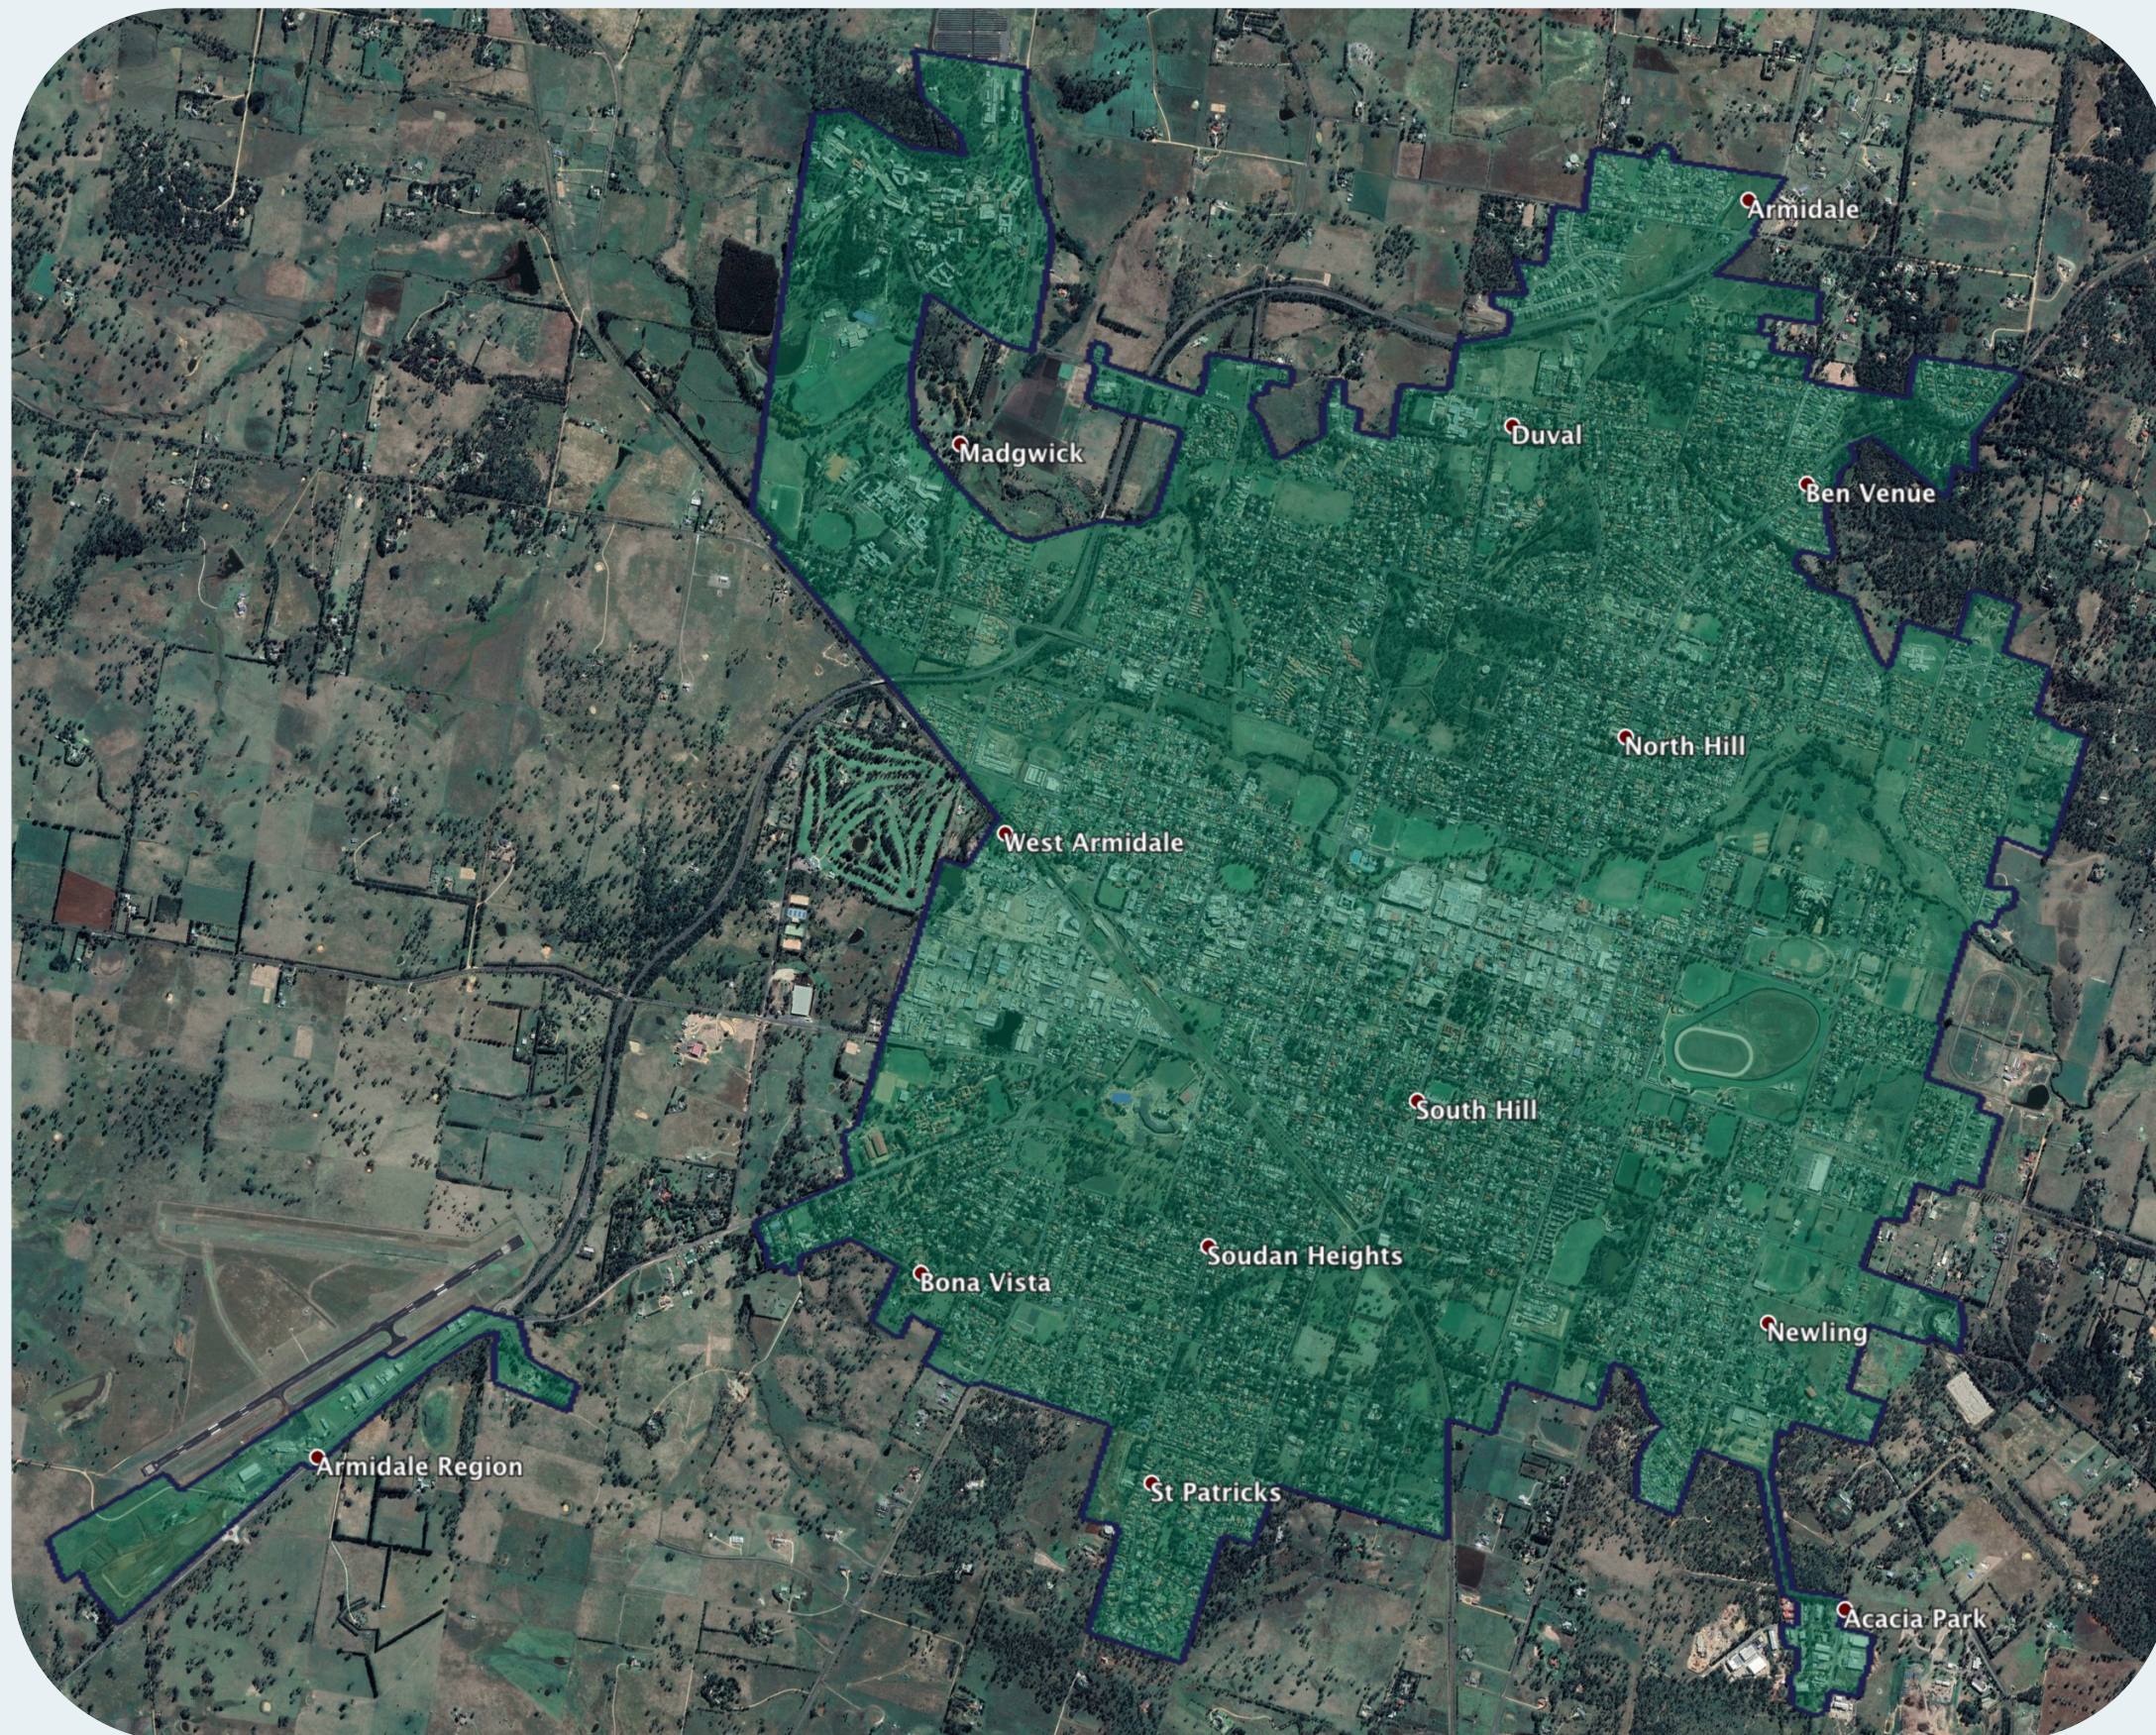

nbn™ Business Fibre Zone indicative map - Armidale and surrounds

The nbn™ Business Fibre Initiative is available to businesses right across the country.

The area highlighted on this map, is part of an nbn™ Business Fibre Zone that is eligible for business nbn™ Enterprise Ethernet.

To find out more about the Fibre Initiative contact your service provider, or visit: nbn.com.au/businessfibre

Key

-  nbn™ Business Fibre Zone
-  Adjacent/nearby nbn™ Business Fibre Zone (where relevant)