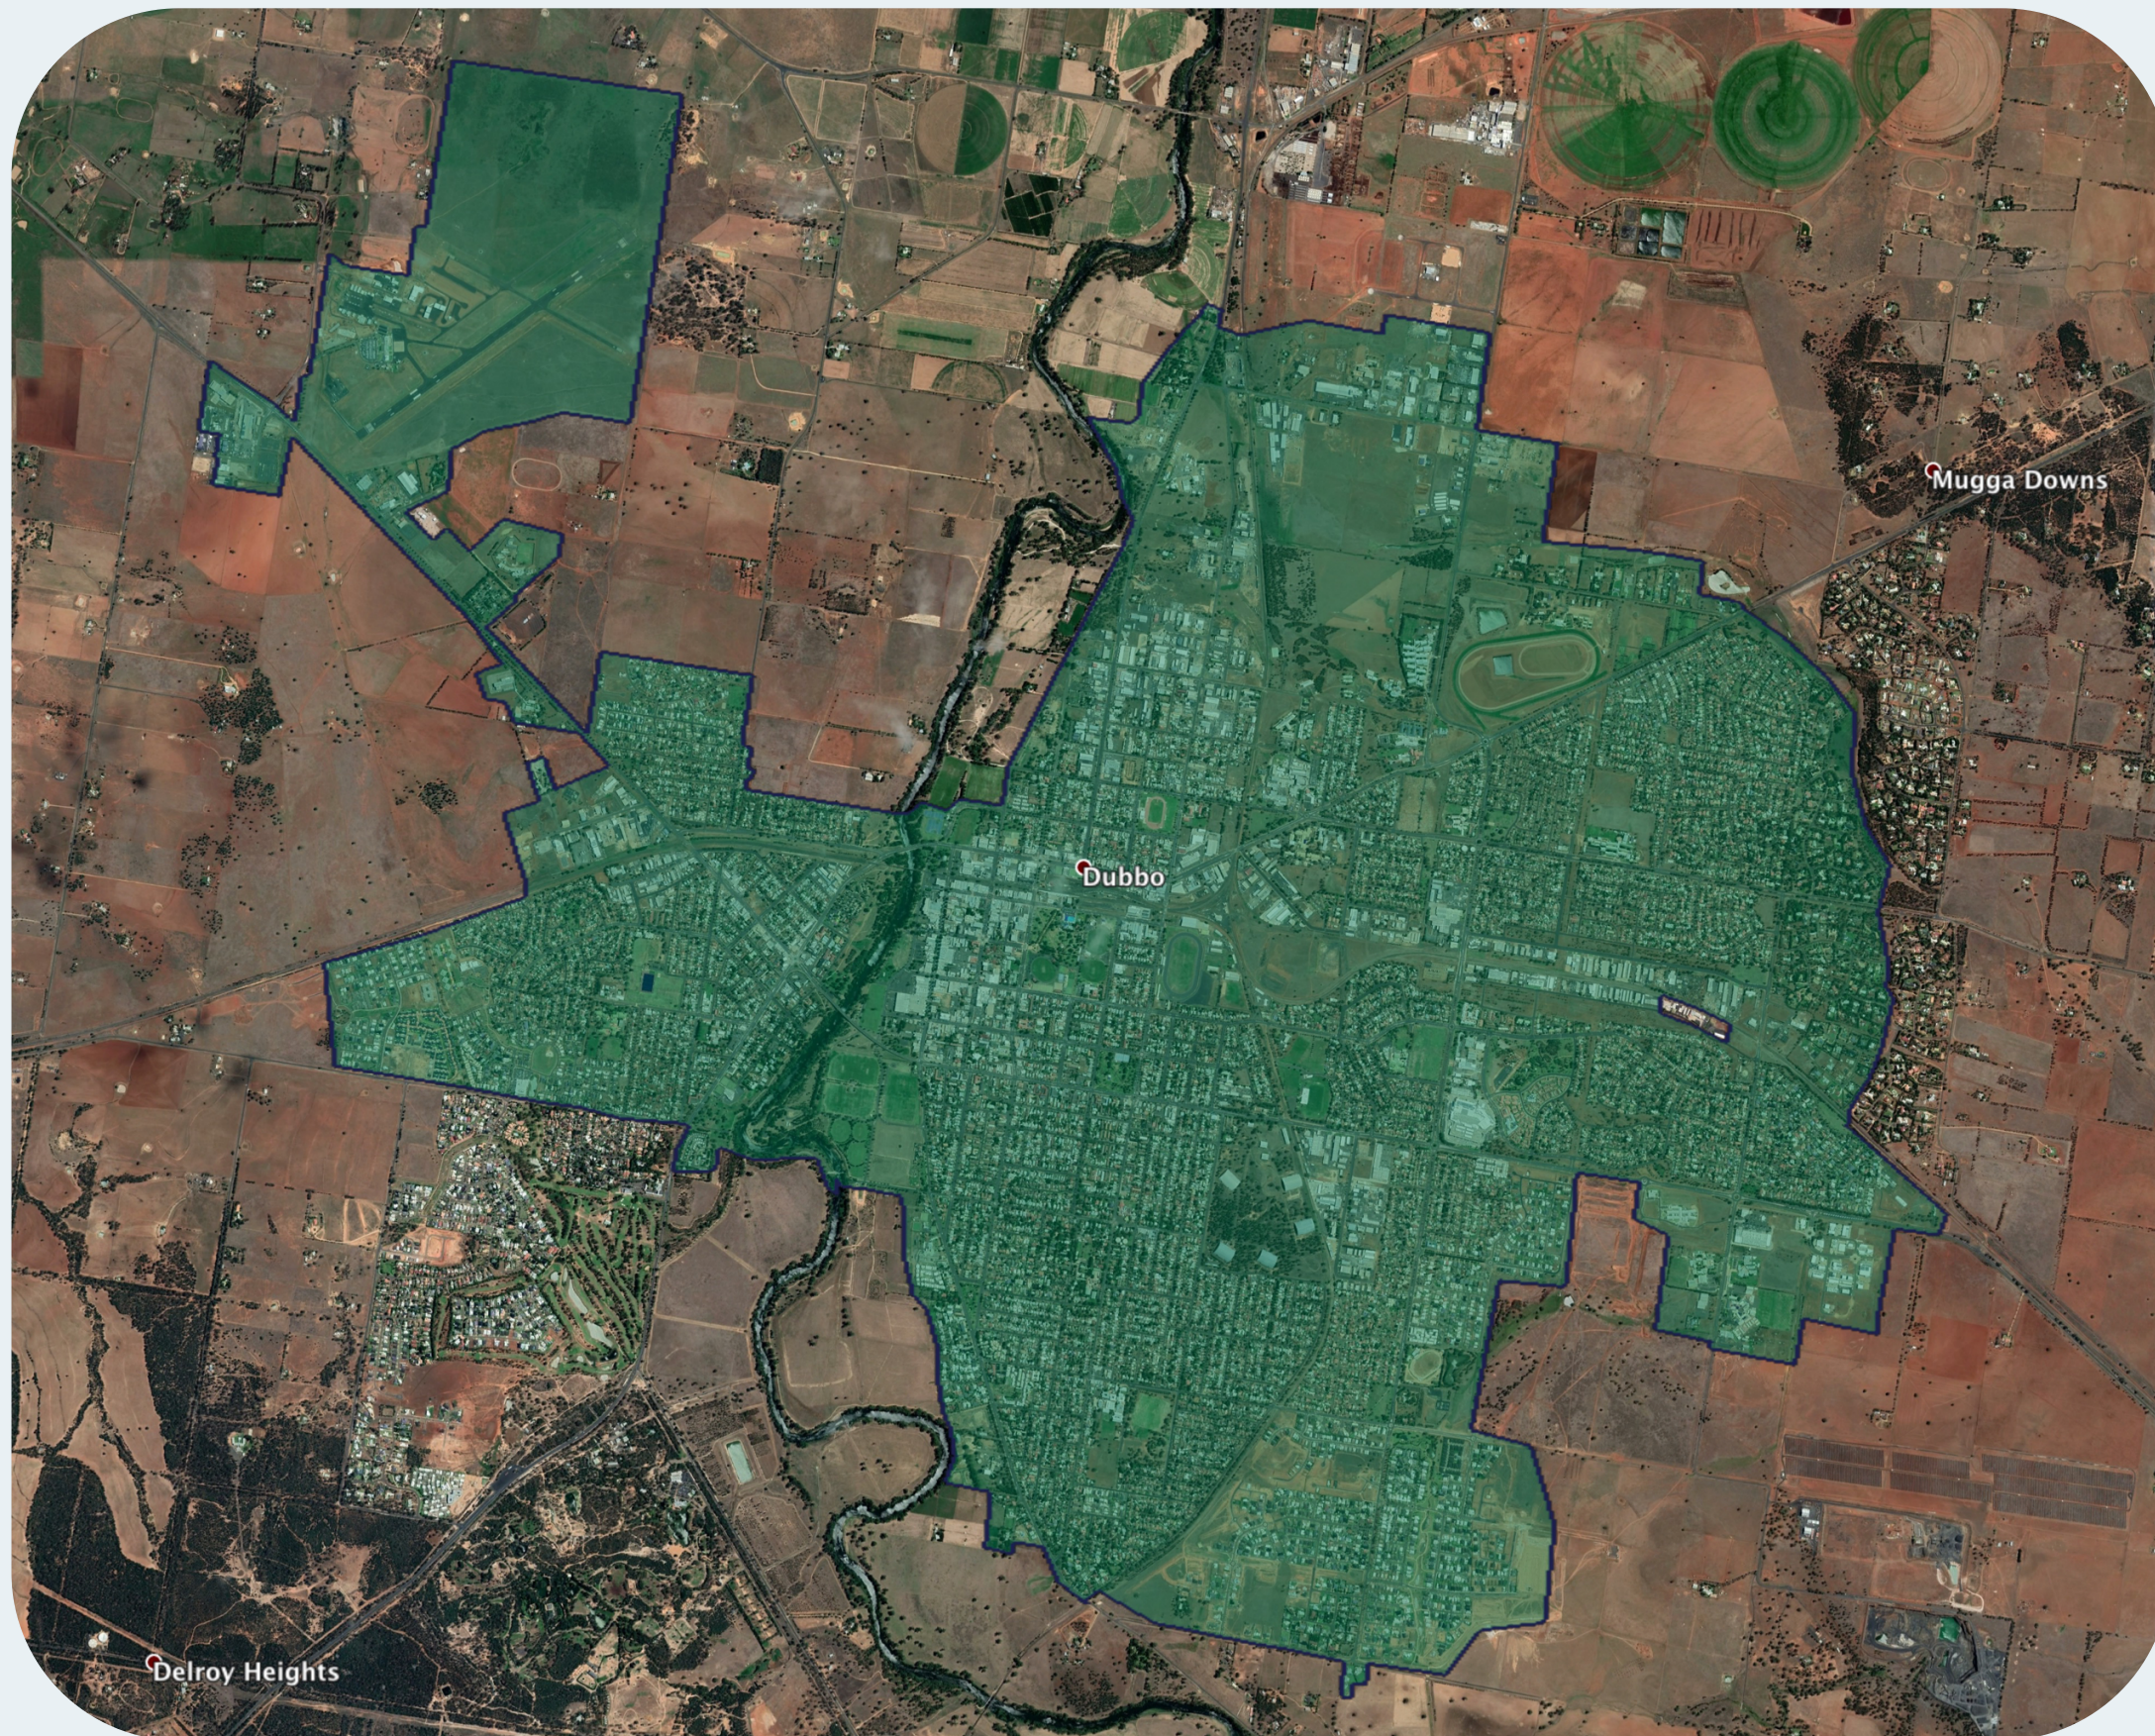

# nbn™ Business Fibre Zone indicative map – Dubbo and surrounds

The nbn™ Business Fibre Initiative is available to businesses right across the country.

The area highlighted on this map, is part of an nbn™ Business Fibre Zone that is eligible for business nbn™ Enterprise Ethernet.

## Key

-  nbn™ Business Fibre Zone
-  Adjacent/nearby nbn™ Business Fibre Zone (where relevant)