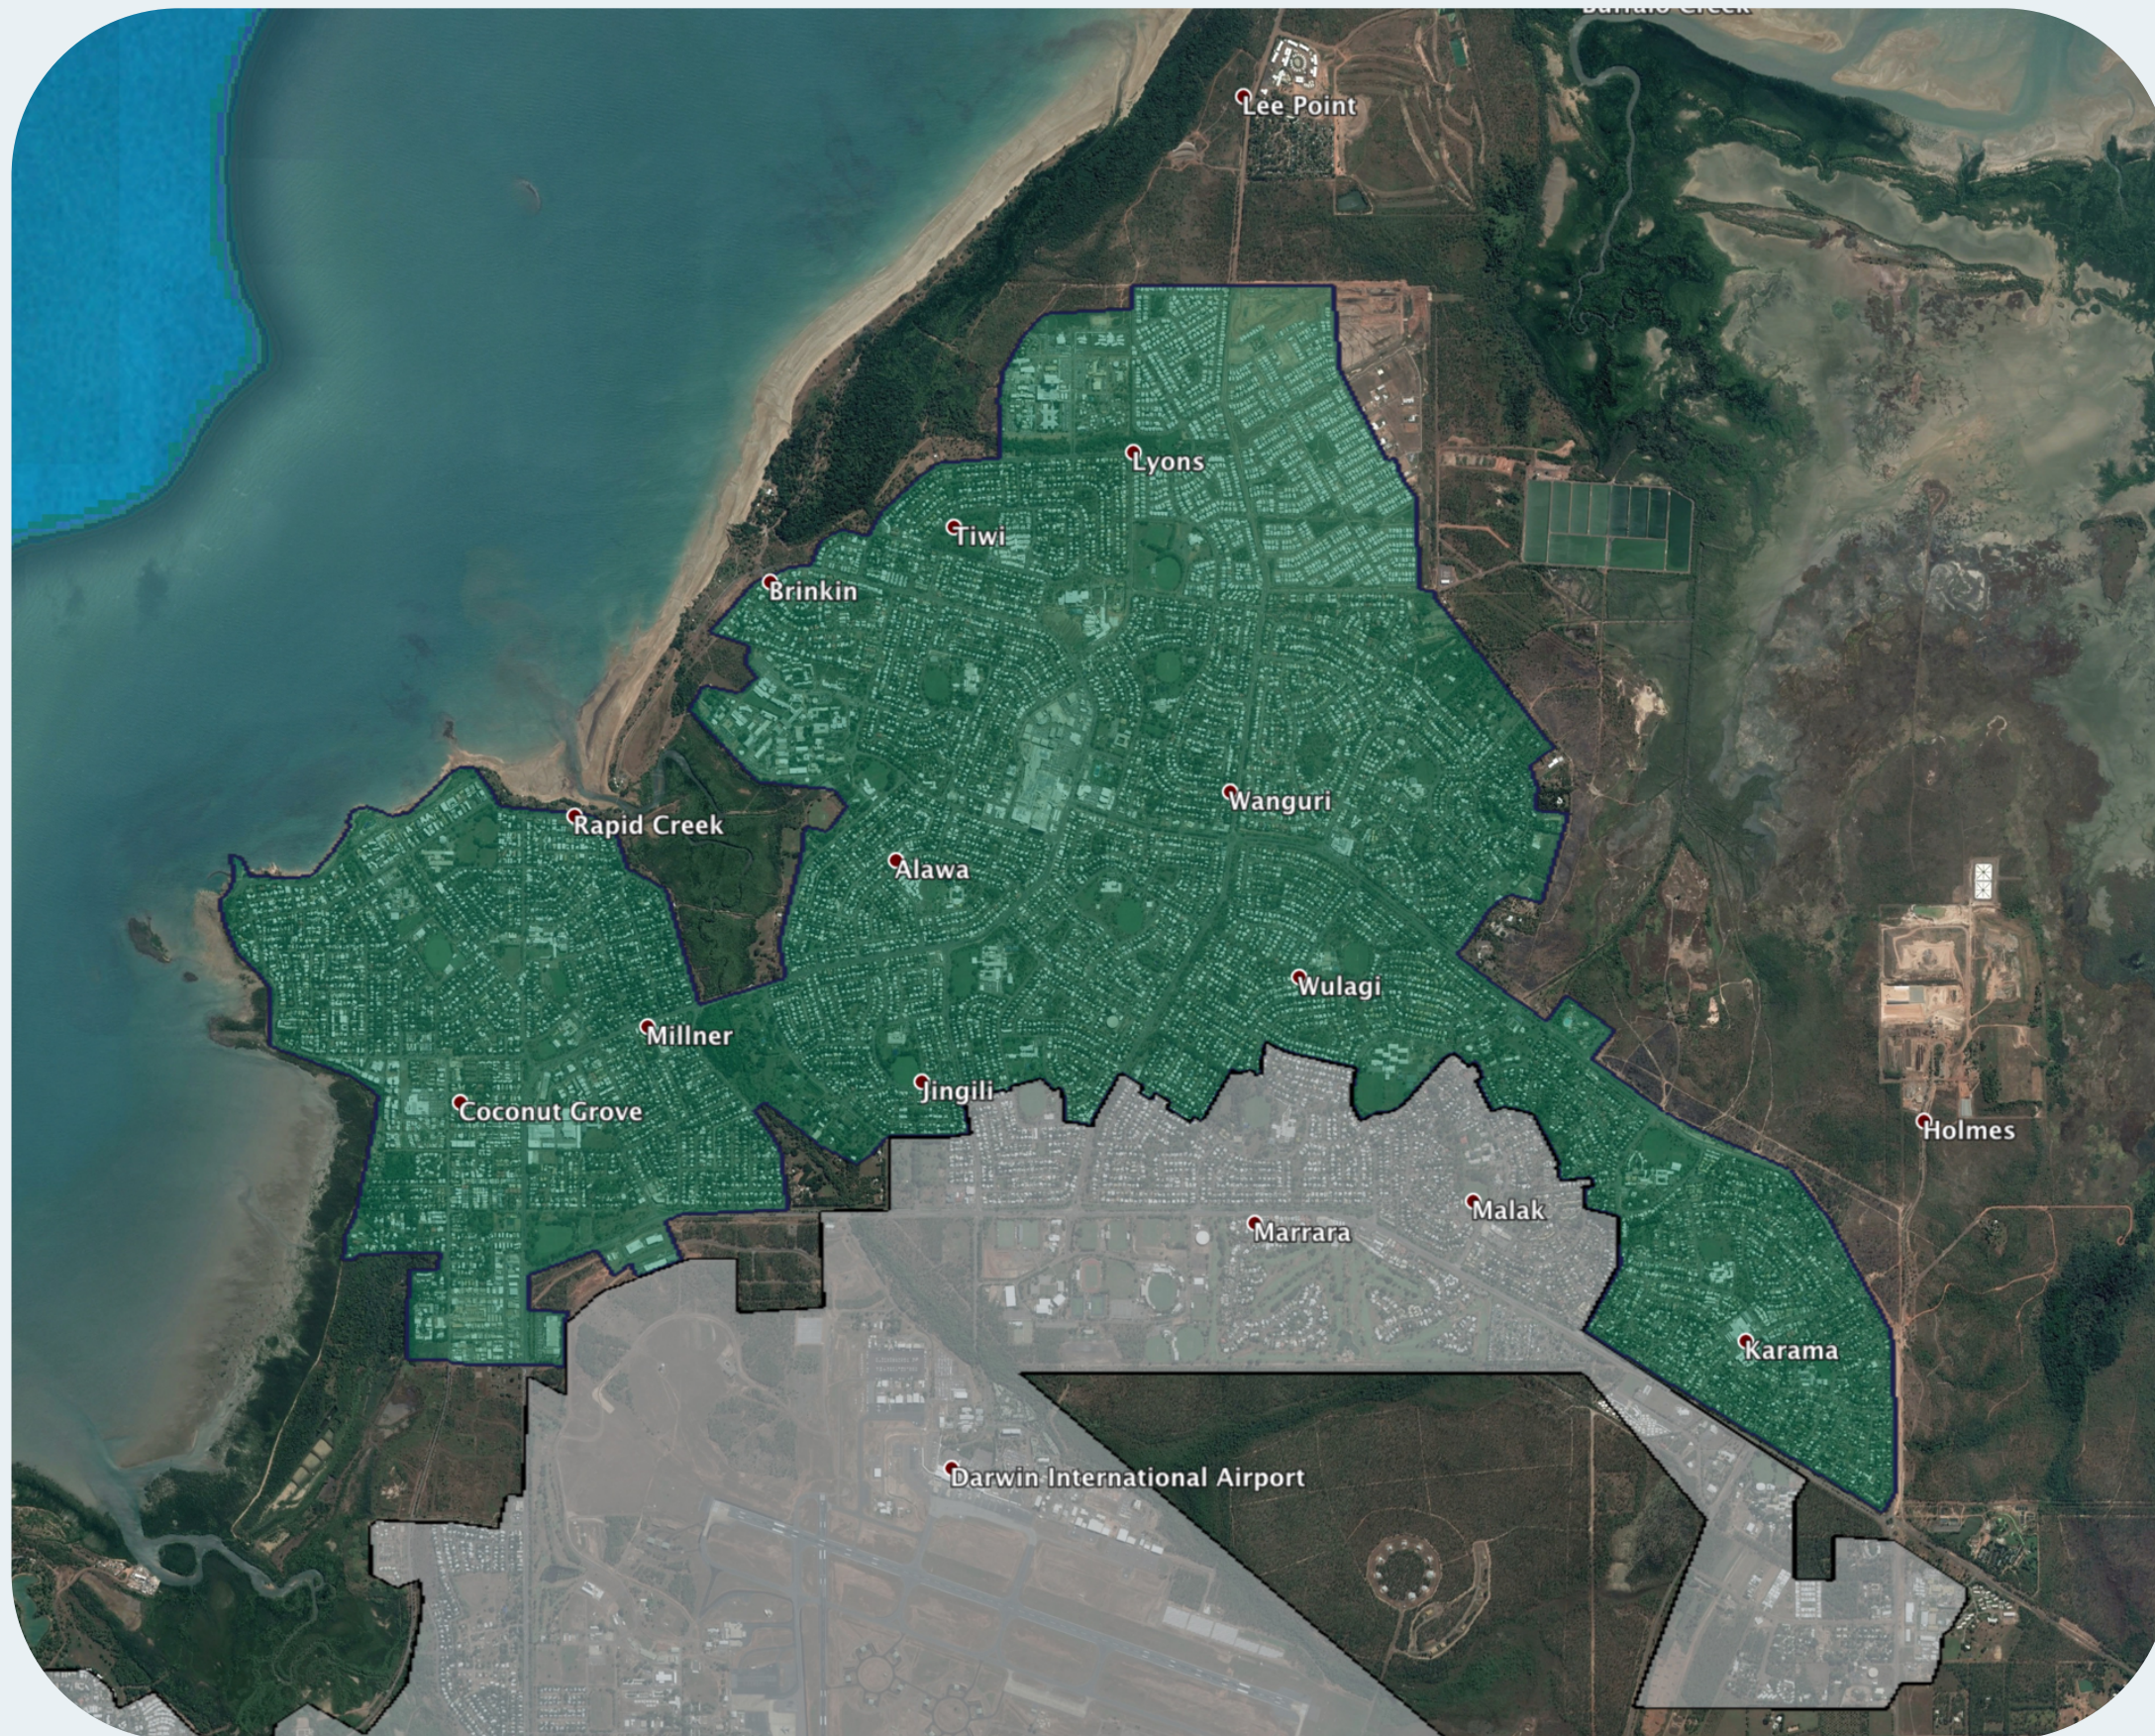

nbn™ Business Fibre Zone indicative map – Casuarina and surrounds

The nbn™ Business Fibre Initiative is available to businesses right across the country.

The areas highlighted on this map, are part of an nbn™ Business Fibre Zone that is eligible for business nbn™ Enterprise Ethernet.

To find out more about the Fibre Initiative contact your service provider, or visit: nbn.com.au/businessfibre

Key

-  nbn™ Business Fibre Zone
-  Adjacent/nearby nbn™ Business Fibre Zone (where relevant)