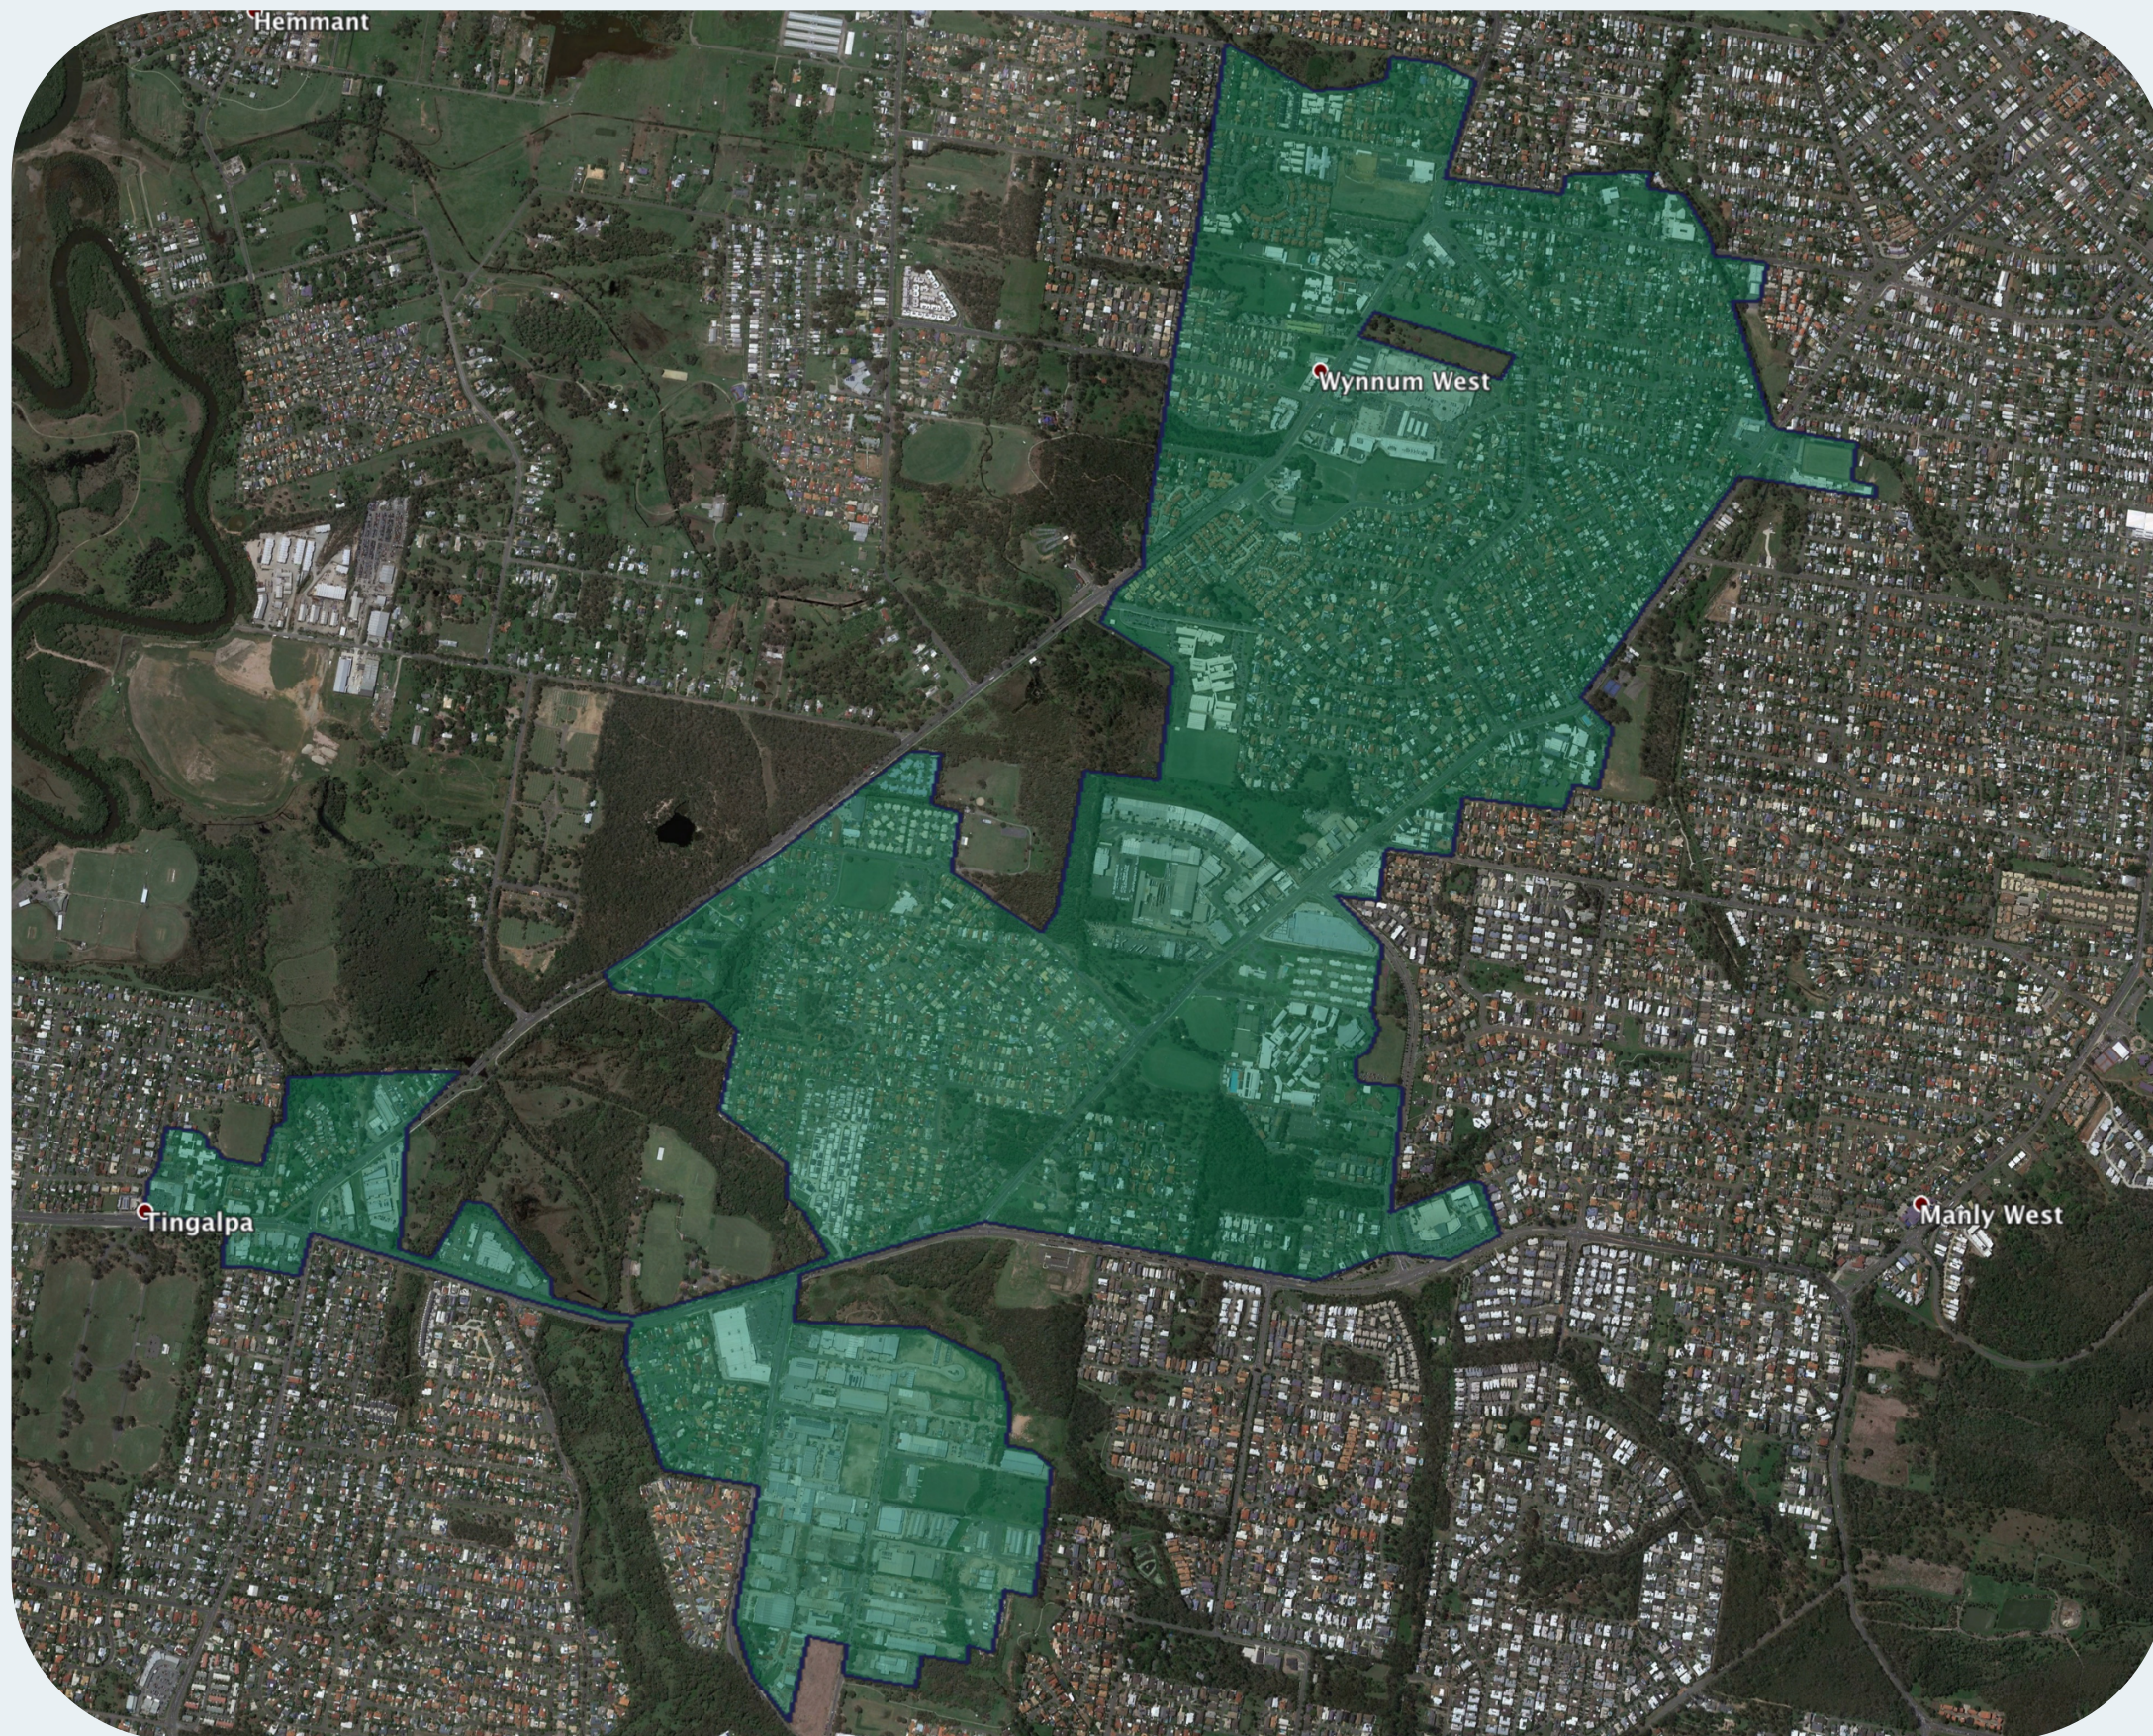

nbn™ Business Fibre Zone indicative map – Tingalpa and surrounds

The nbn™ Business Fibre Initiative is available to businesses right across the country.

The area highlighted on this map, is part of an nbn™ Business Fibre Zone that is eligible for business nbn™ Enterprise Ethernet.

To find out more about the Fibre Initiative contact your service provider, or visit: nbn.com.au/businessfibre

Key

-  nbn™ Business Fibre Zone
-  Adjacent/nearby nbn™ Business Fibre Zone (where relevant)