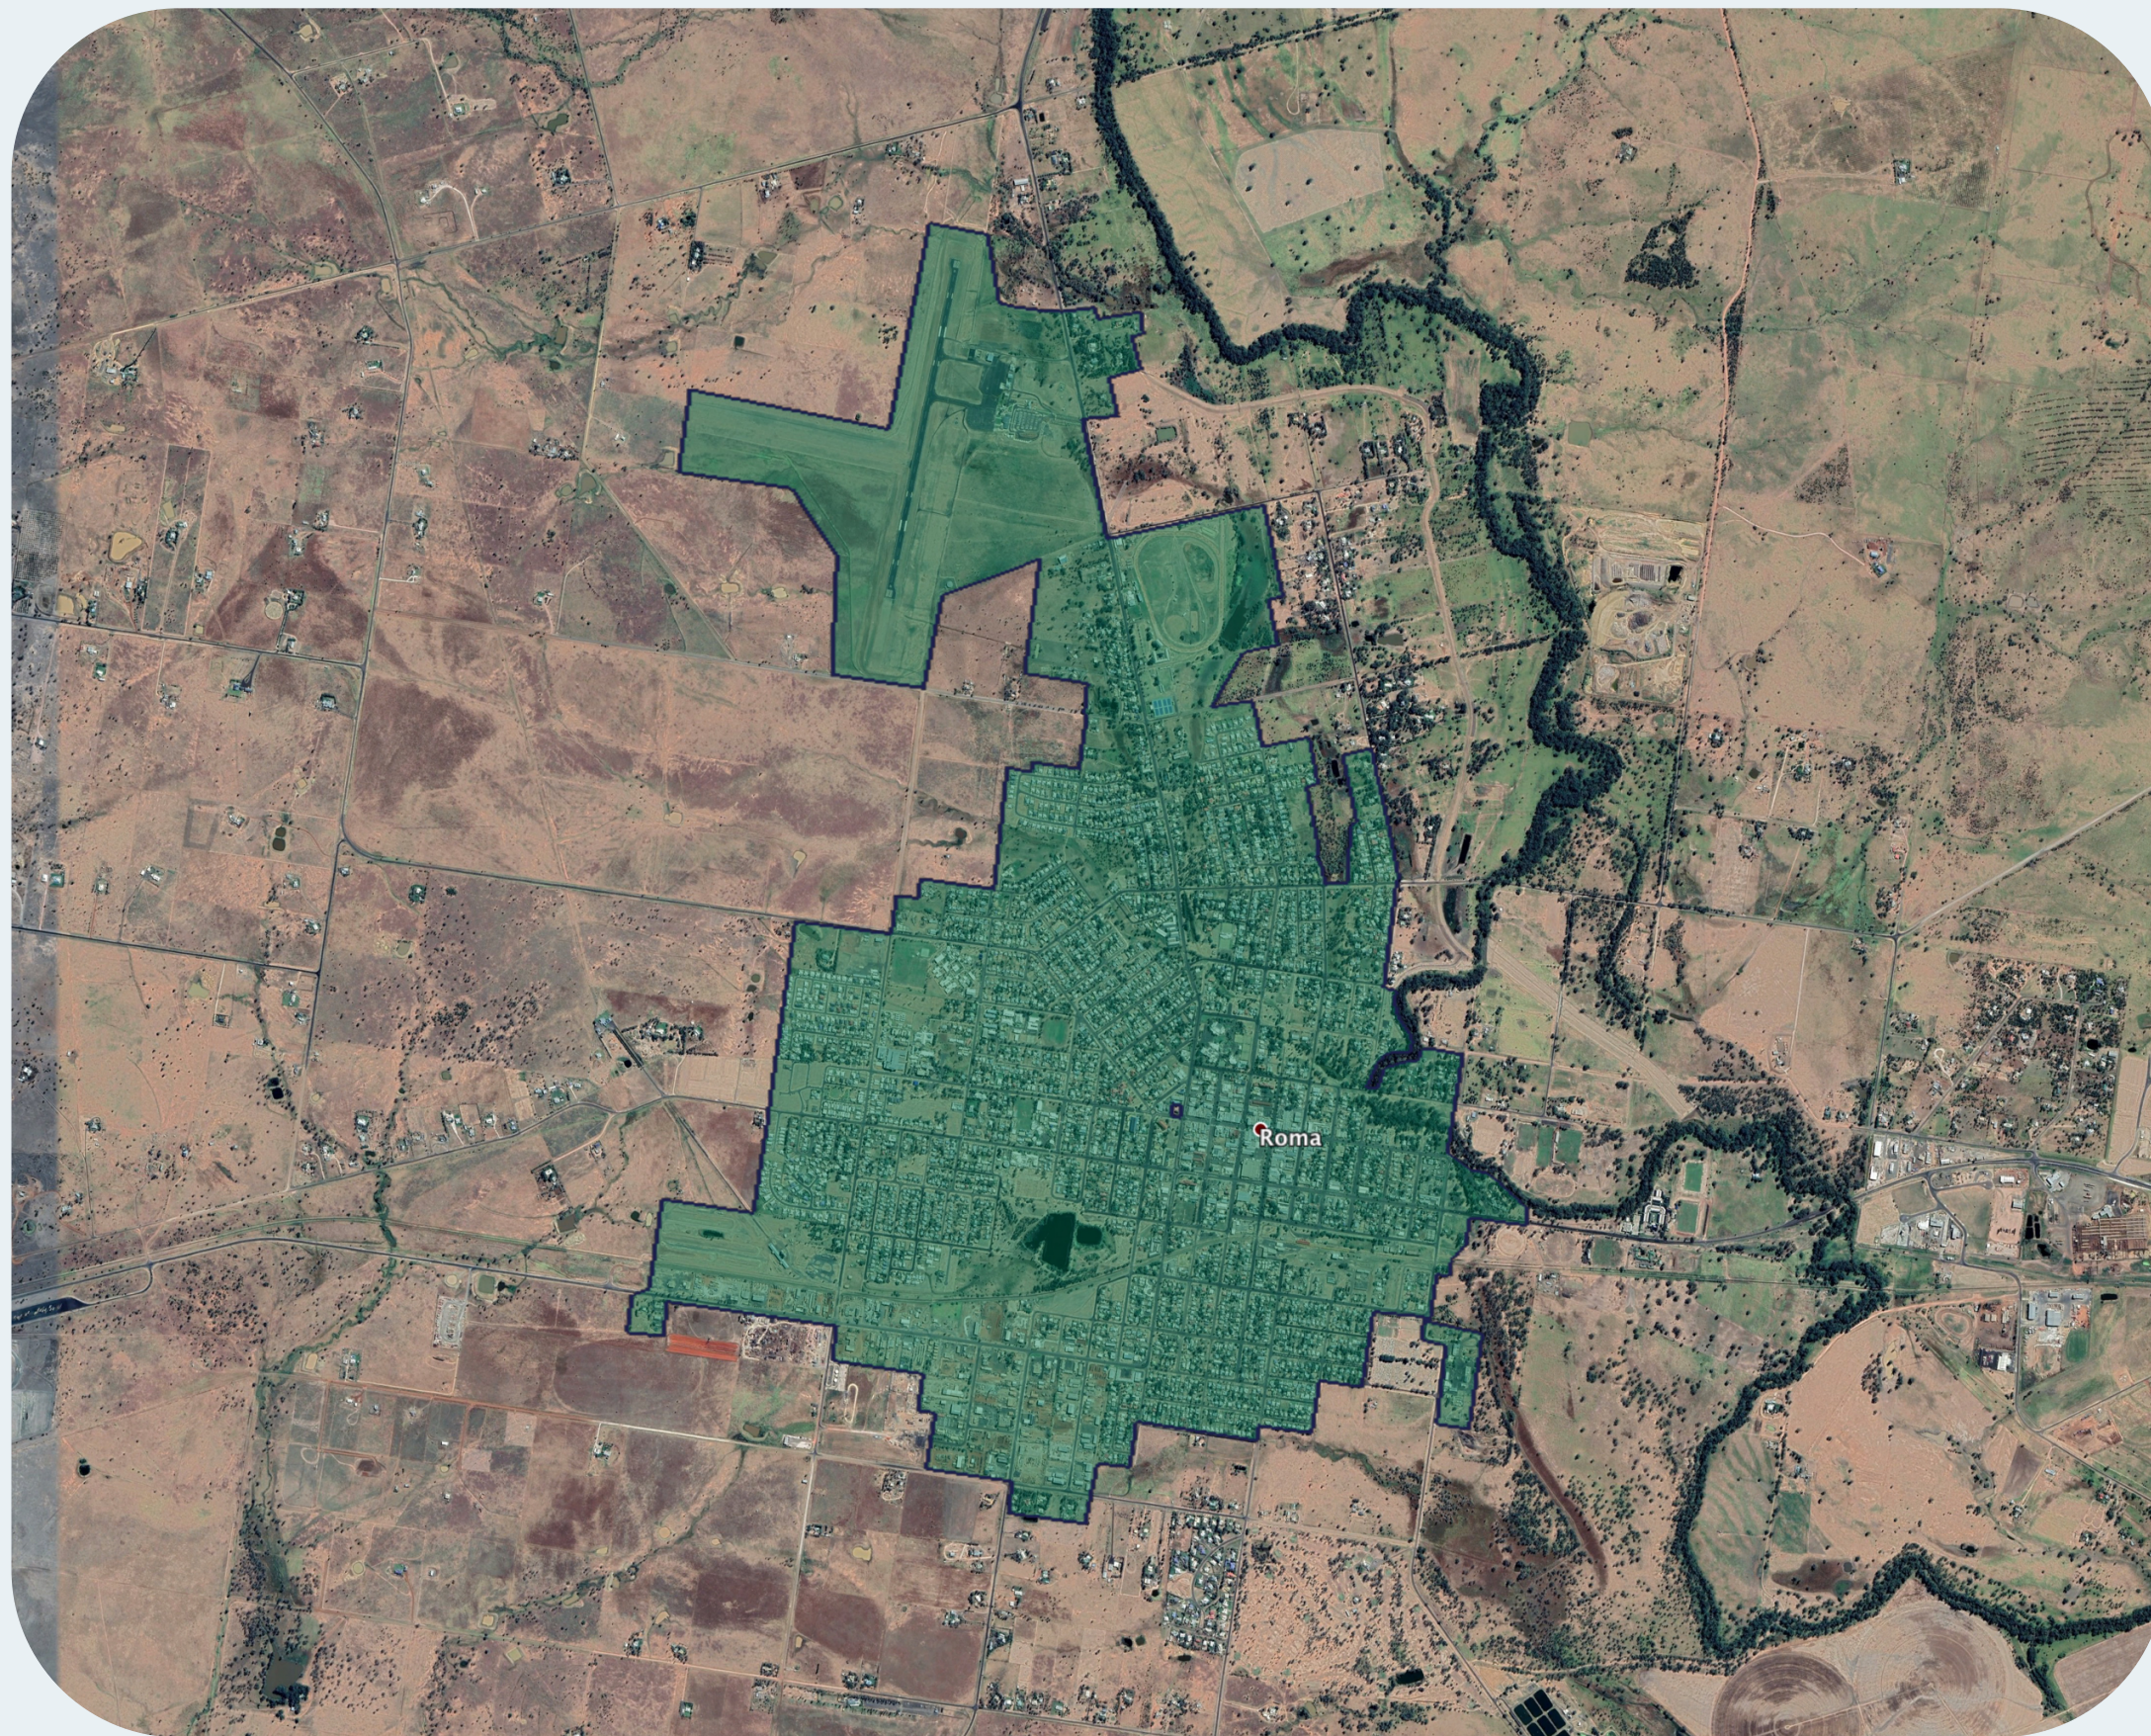

nbn™ Business Fibre Zone indicative map – Roma and surrounds

The nbn™ Business Fibre Initiative is available to businesses right across the country.

The area highlighted on this map, is part of an nbn™ Business Fibre Zone that is eligible for business nbn™ Enterprise Ethernet.

To find out more about the Fibre Initiative contact your service provider, or visit: nbn.com.au/businessfibre

Key

-  nbn™ Business Fibre Zone
-  Adjacent/nearby nbn™ Business Fibre Zone (where relevant)