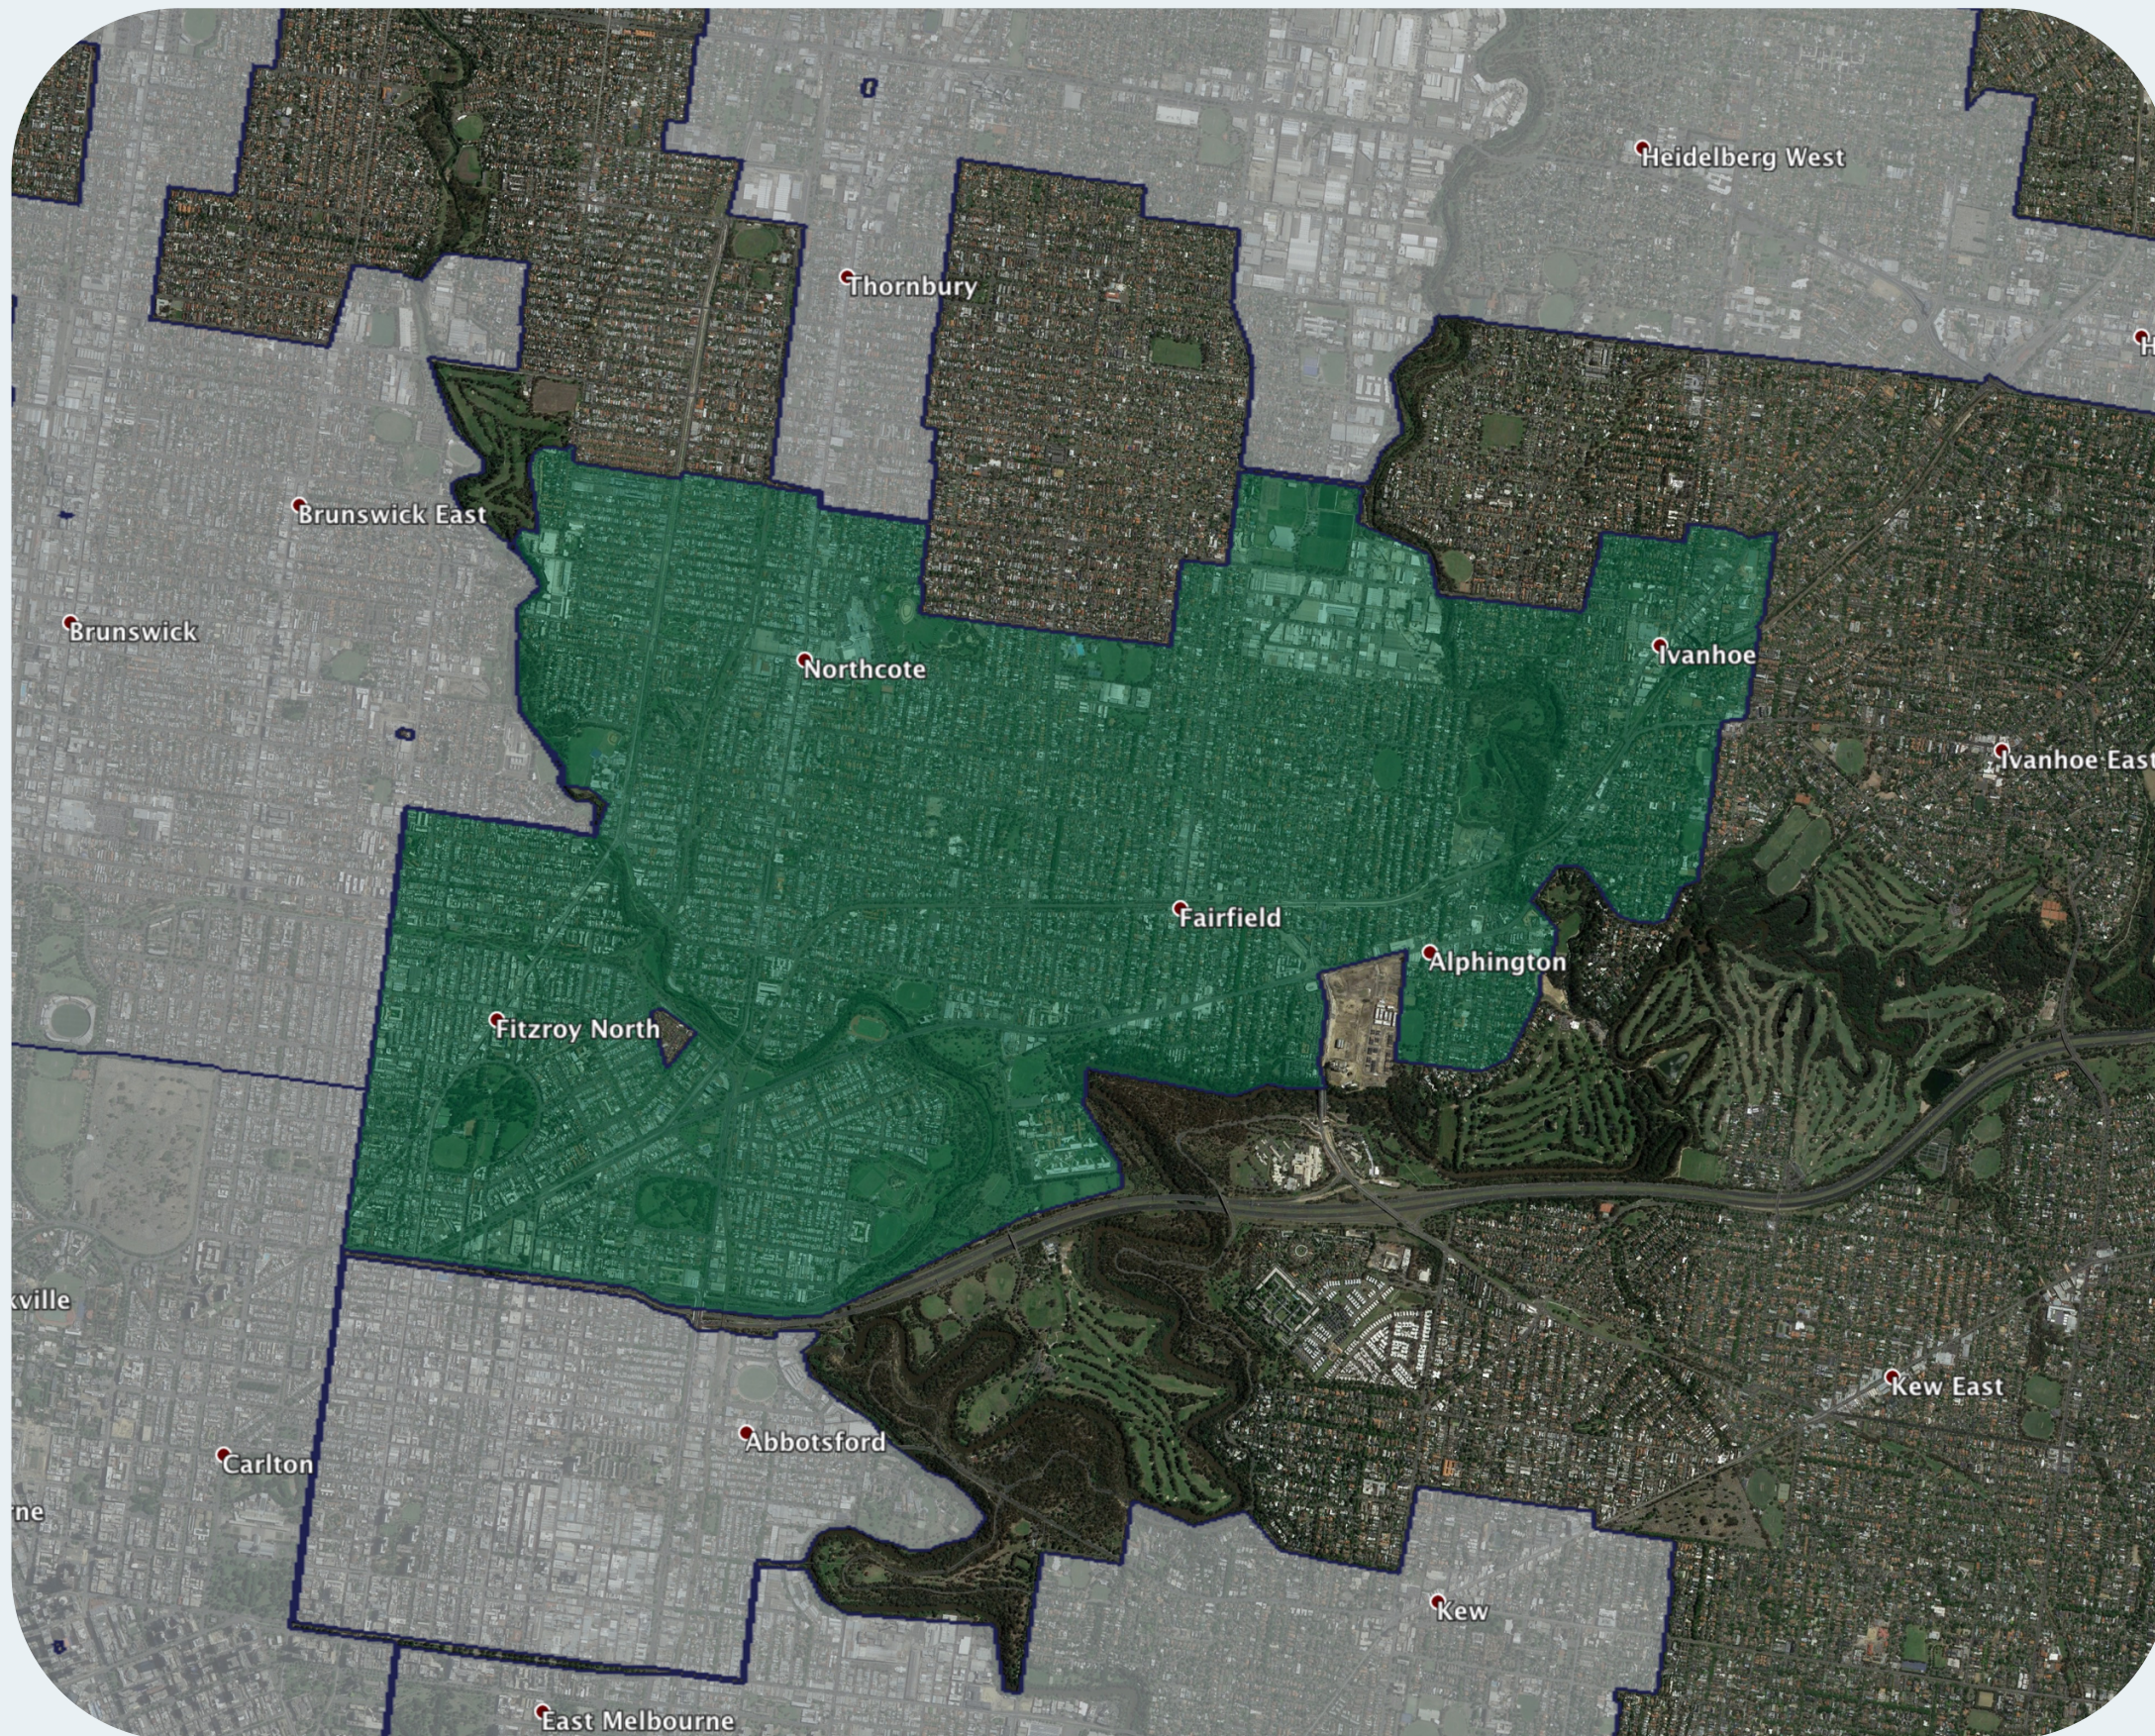

nbn™ Business Fibre Zone indicative map – Northcote and surrounds

The nbn™ Business Fibre Initiative is available to businesses right across the country.

The areas highlighted on this map, are part of an nbn™ Business Fibre Zone that is eligible for business nbn™ Enterprise Ethernet.

To find out more about the Fibre Initiative contact your service provider, or visit: nbn.com.au/businessfibre

Key

-  nbn™ Business Fibre Zone
-  Adjacent/nearby nbn™ Business Fibre Zone (where relevant)