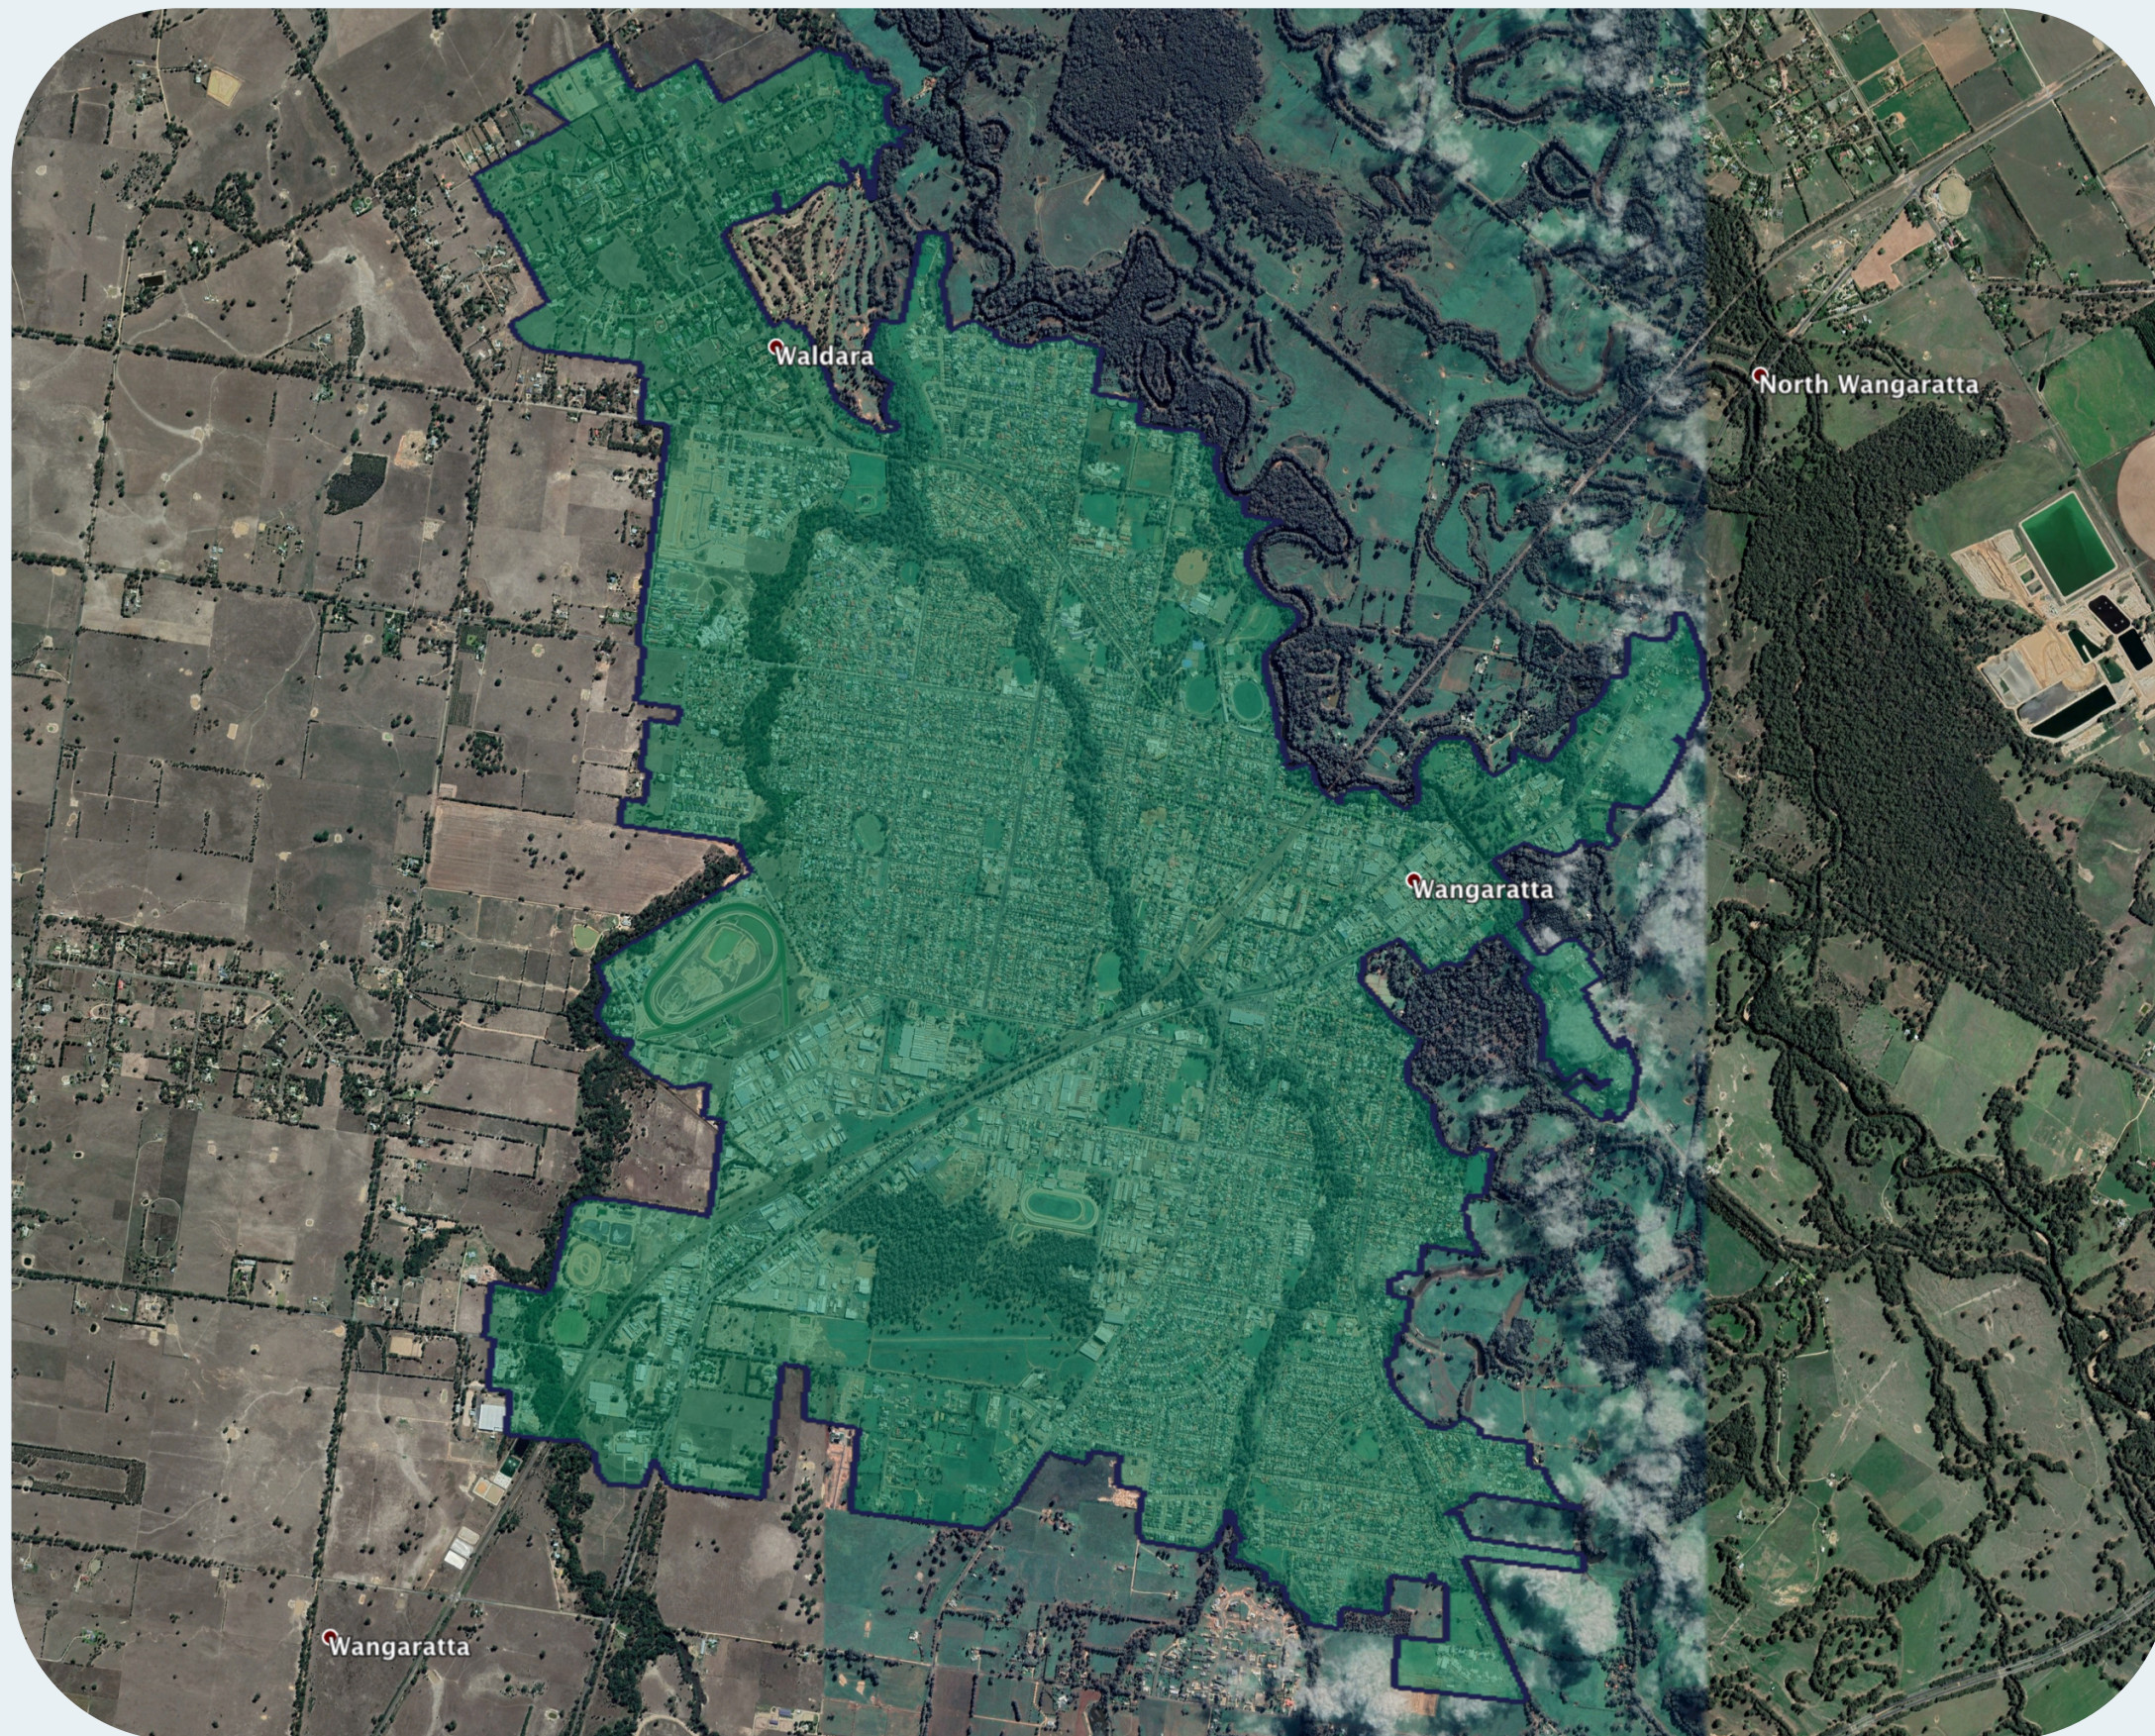

nbn™ Business Fibre Zone indicative map – Wangaratta and surrounds

The nbn™ Business Fibre Initiative is available to businesses right across the country.

The area highlighted on this map, is part of an nbn™ Business Fibre Zone that is eligible for business nbn™ Enterprise Ethernet.

To find out more about the Fibre Initiative contact your service provider, or visit: nbn.com.au/businessfibre

Key

-  nbn™ Business Fibre Zone
-  Adjacent/nearby nbn™ Business Fibre Zone (where relevant)