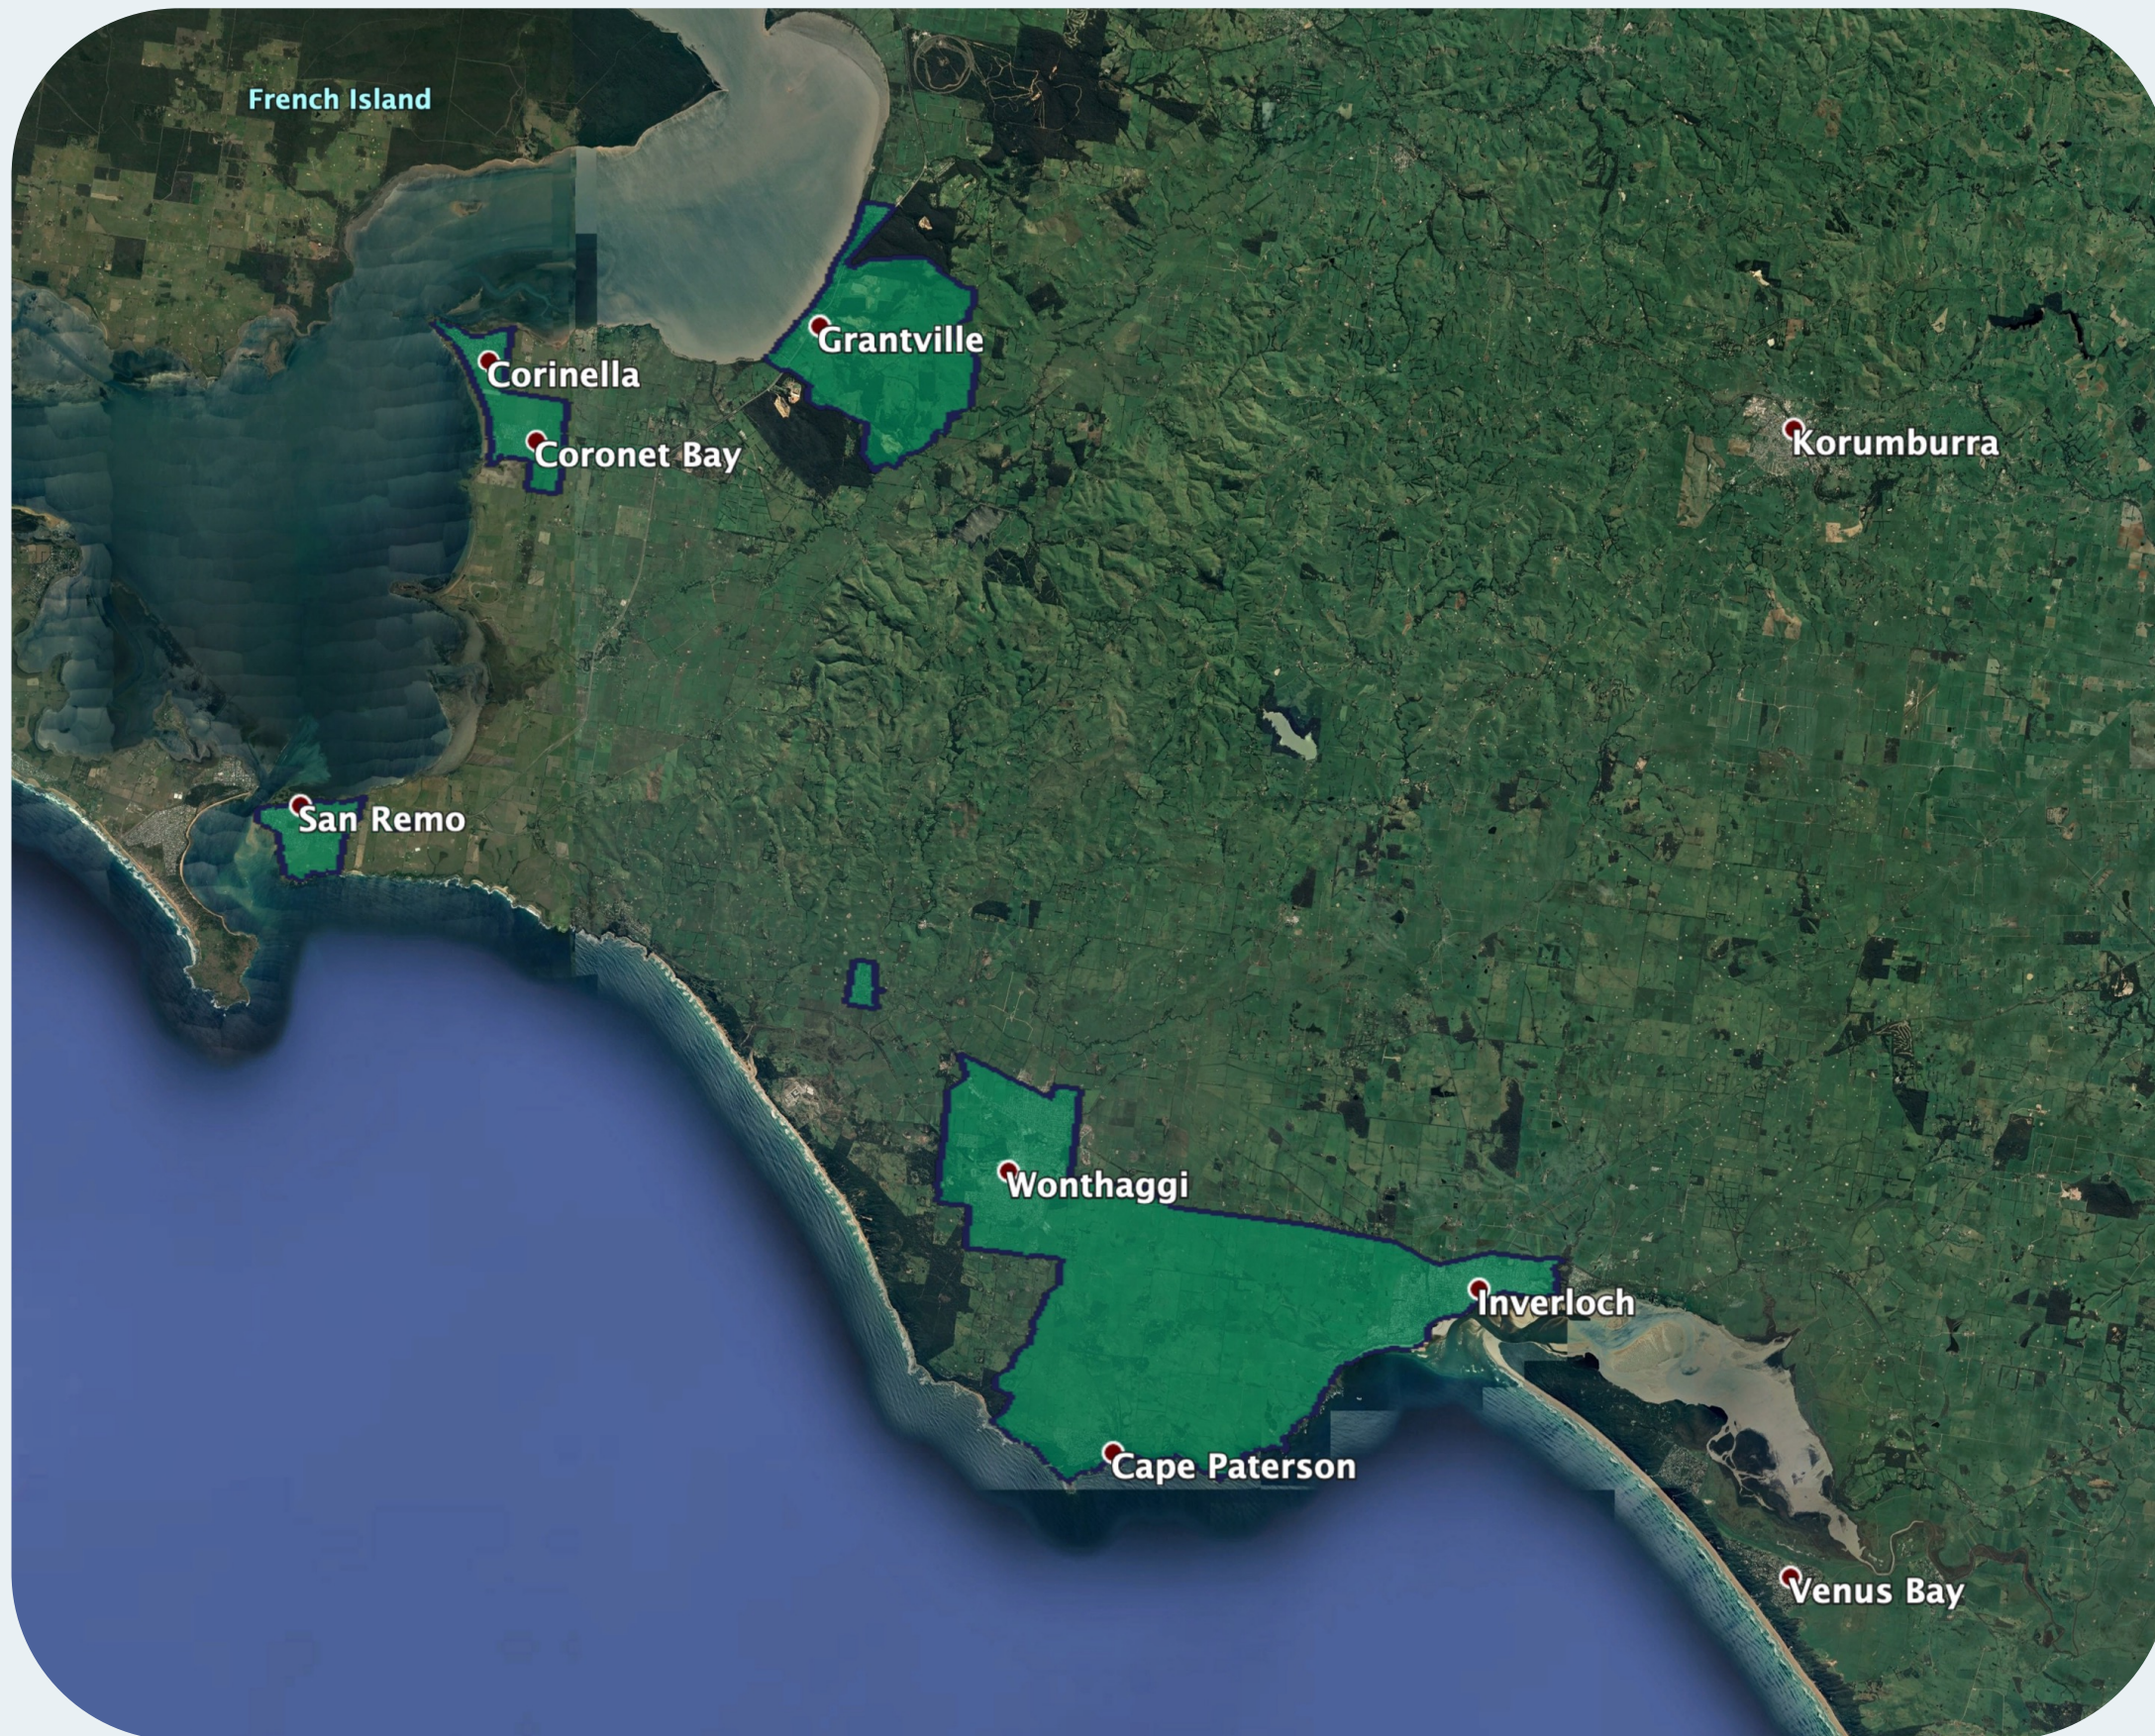

nbn™ Business Fibre Zone indicative map – Wonthaggi – Inverloch and surrounds

The nbn™ Business Fibre Initiative is available to businesses right across the country.

The areas highlighted on this map, are part of an nbn™ Business Fibre Zone that is eligible for business nbn™ Enterprise Ethernet.

To find out more about the Fibre Initiative contact your service provider, or visit: nbn.com.au/businessfibre

Key

-  nbn™ Business Fibre Zone
-  Adjacent/nearby nbn™ Business Fibre Zone (where relevant)