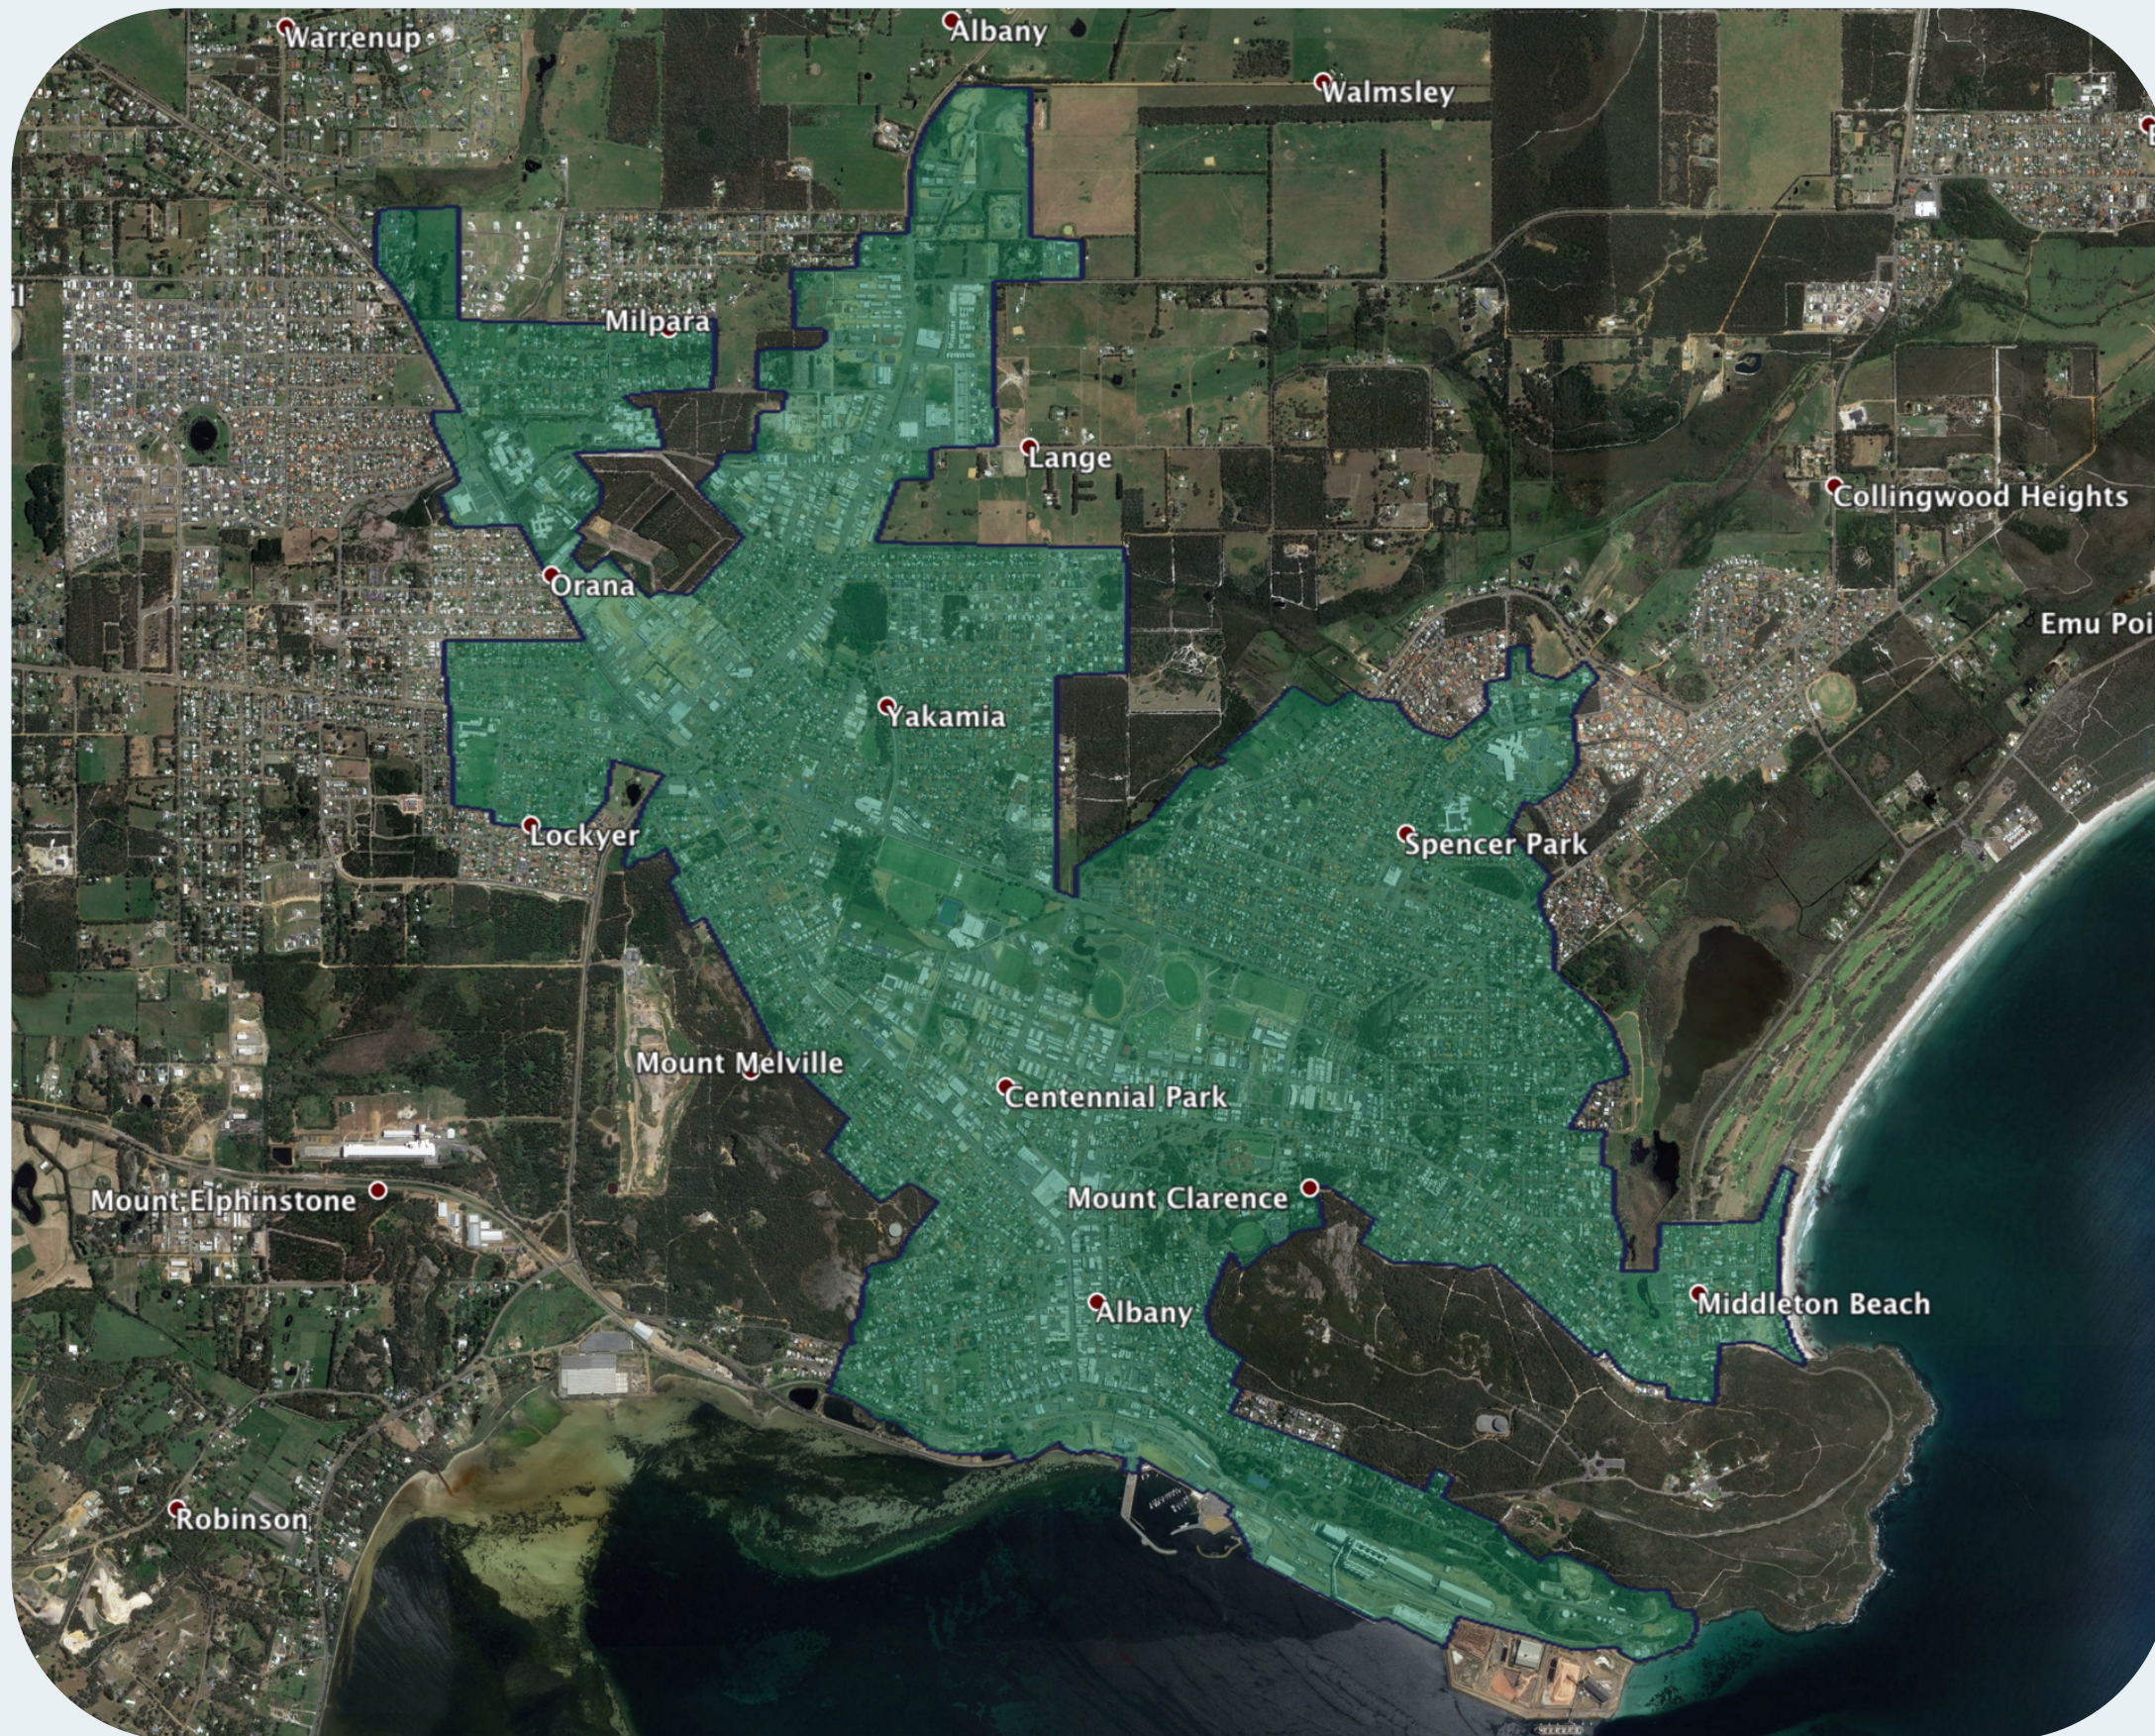

nbn™ Business Fibre Zone indicative map – Albany and surrounds

The nbn™ Business Fibre Initiative is available to businesses right across the country.

The area highlighted on this map, is part of an nbn™ Business Fibre Zone that is eligible for business nbn™ Enterprise Ethernet.

To find out more about the Fibre Initiative contact your service provider, or visit: nbn.com.au/businessfibre

Key

-  nbn™ Business Fibre Zone
-  Adjacent/nearby nbn™ Business Fibre Zone (where relevant)