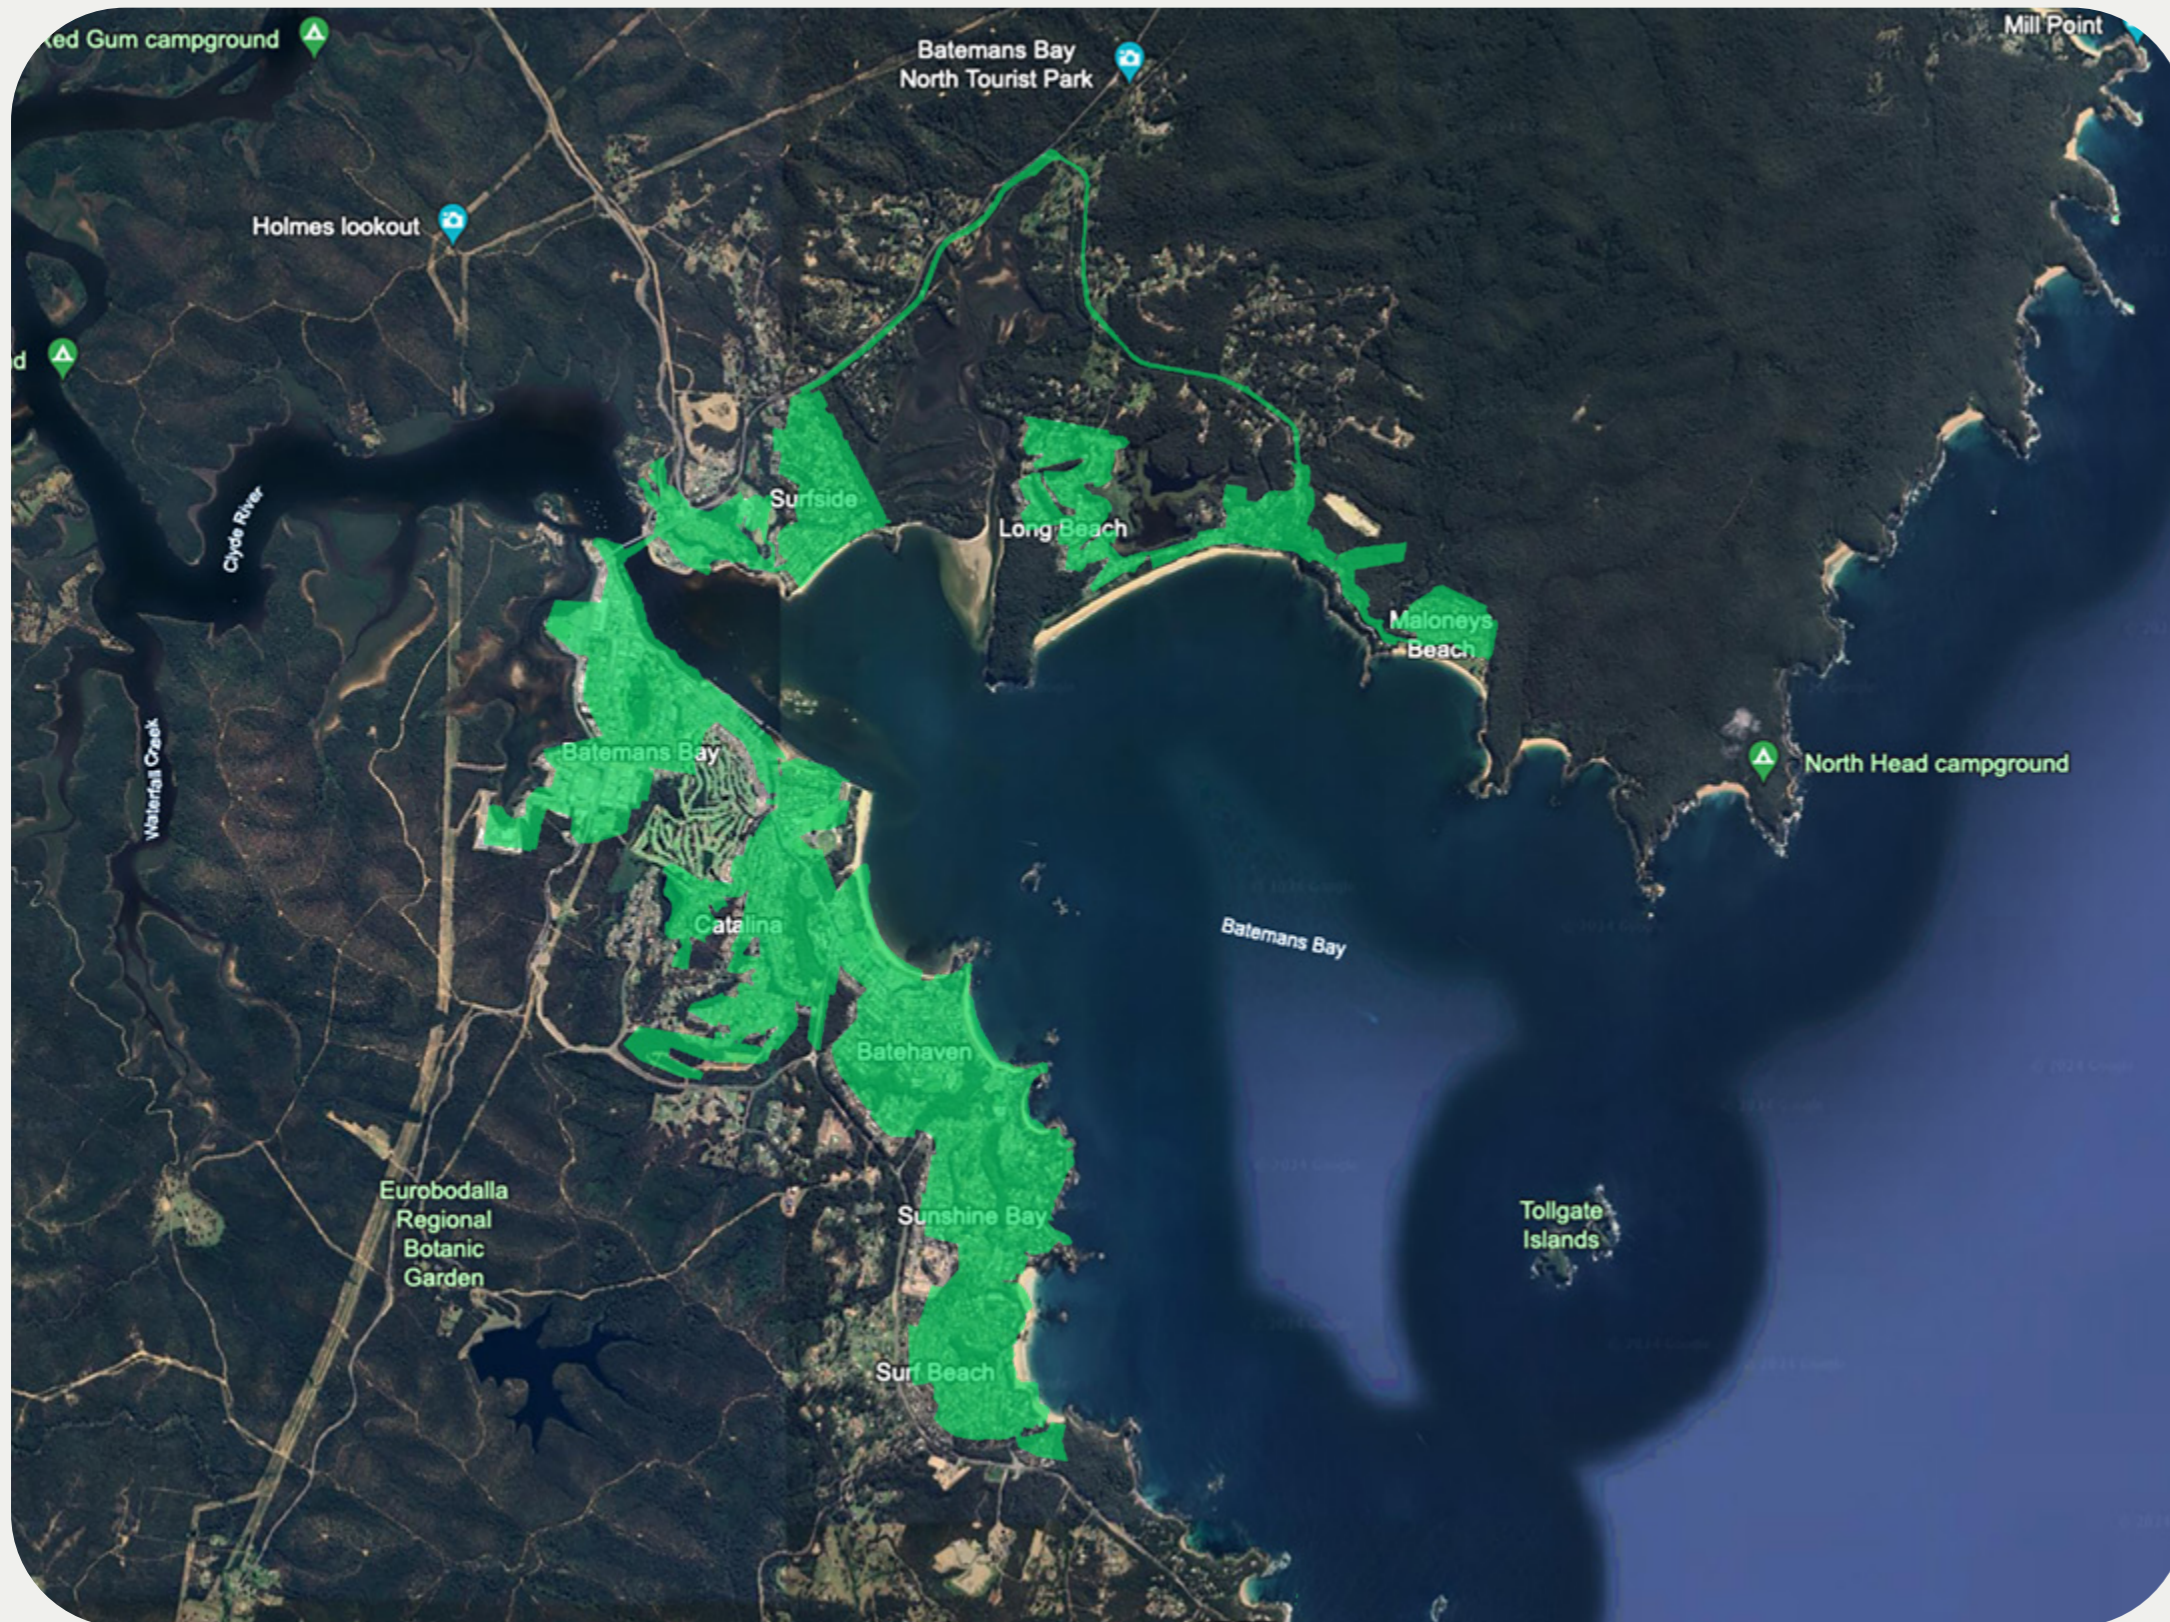

NBN® BUSINESS FIBRE ZONE INDICATIVE MAP BATEMANS BAY AND SURROUNDS

The nbn® Business Fibre Initiative is available to businesses right across the country.

The areas highlighted on this map, are part of an nbn® Business Fibre Zone that is eligible for business nbn® Enterprise Ethernet.