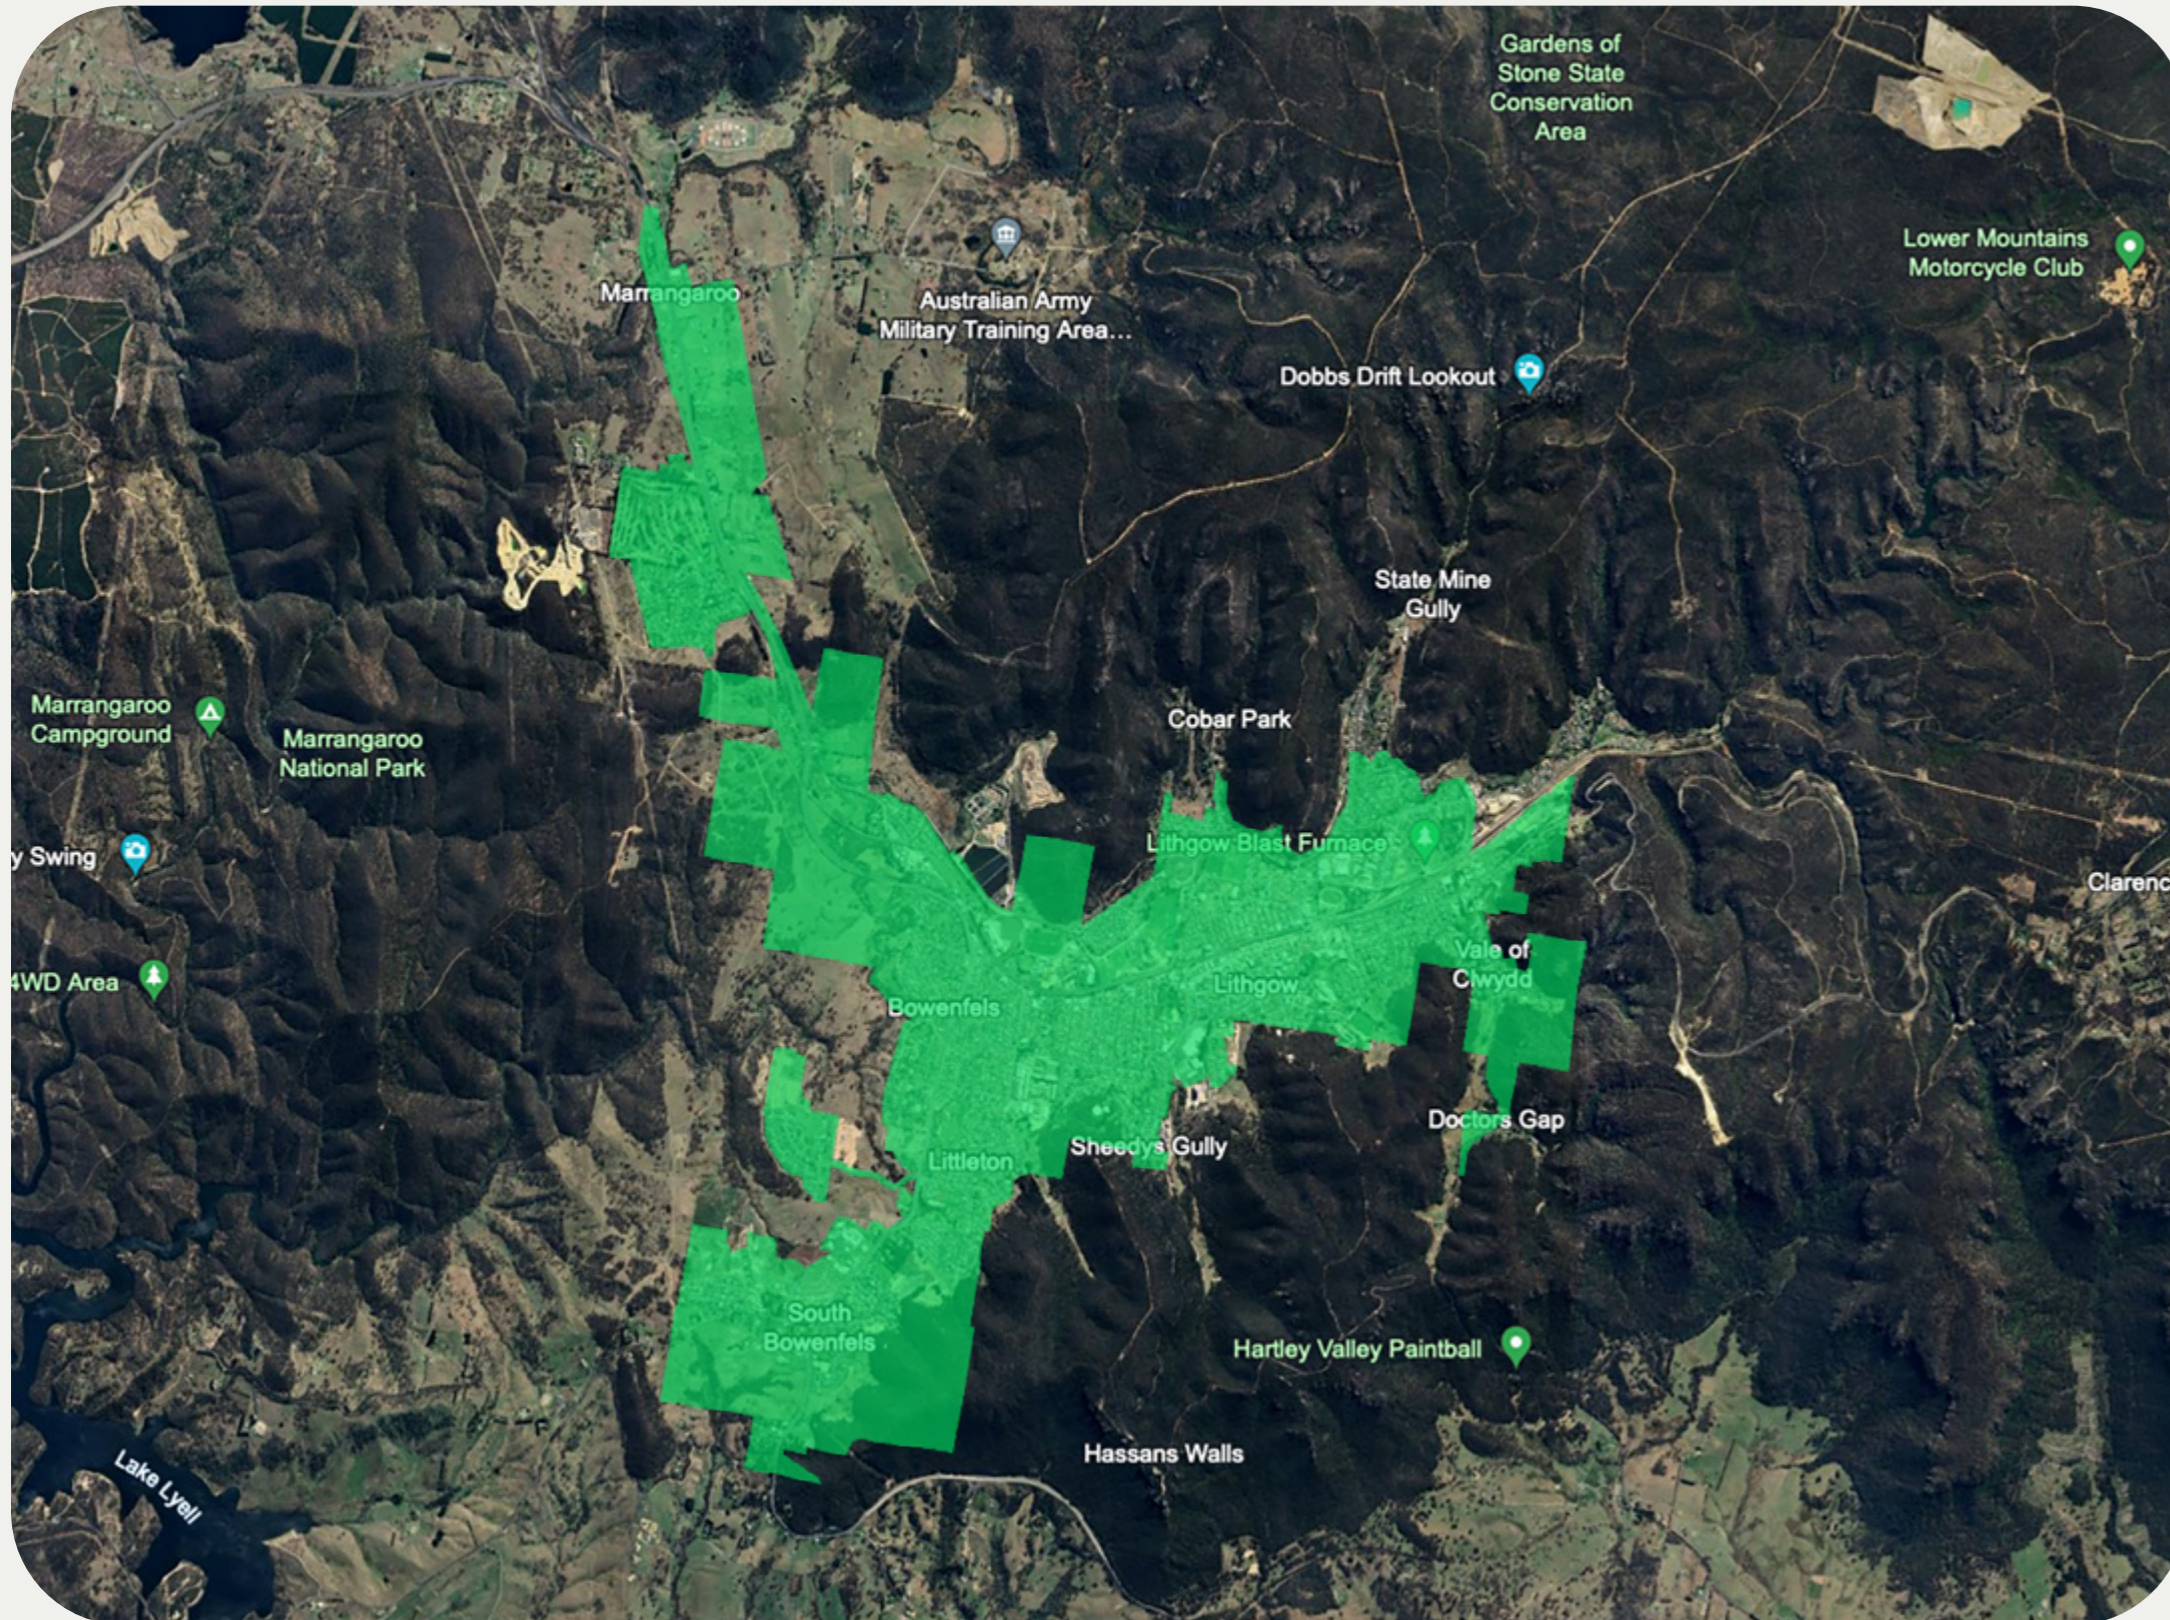

NBN® BUSINESS FIBRE ZONE INDICATIVE MAP LITHGOW AND SURROUNDS

The nbn® Business Fibre Initiative is available to businesses right across the country.

The areas highlighted on this map, are part of an nbn® Business Fibre Zone that is eligible for business nbn® Enterprise Ethernet.