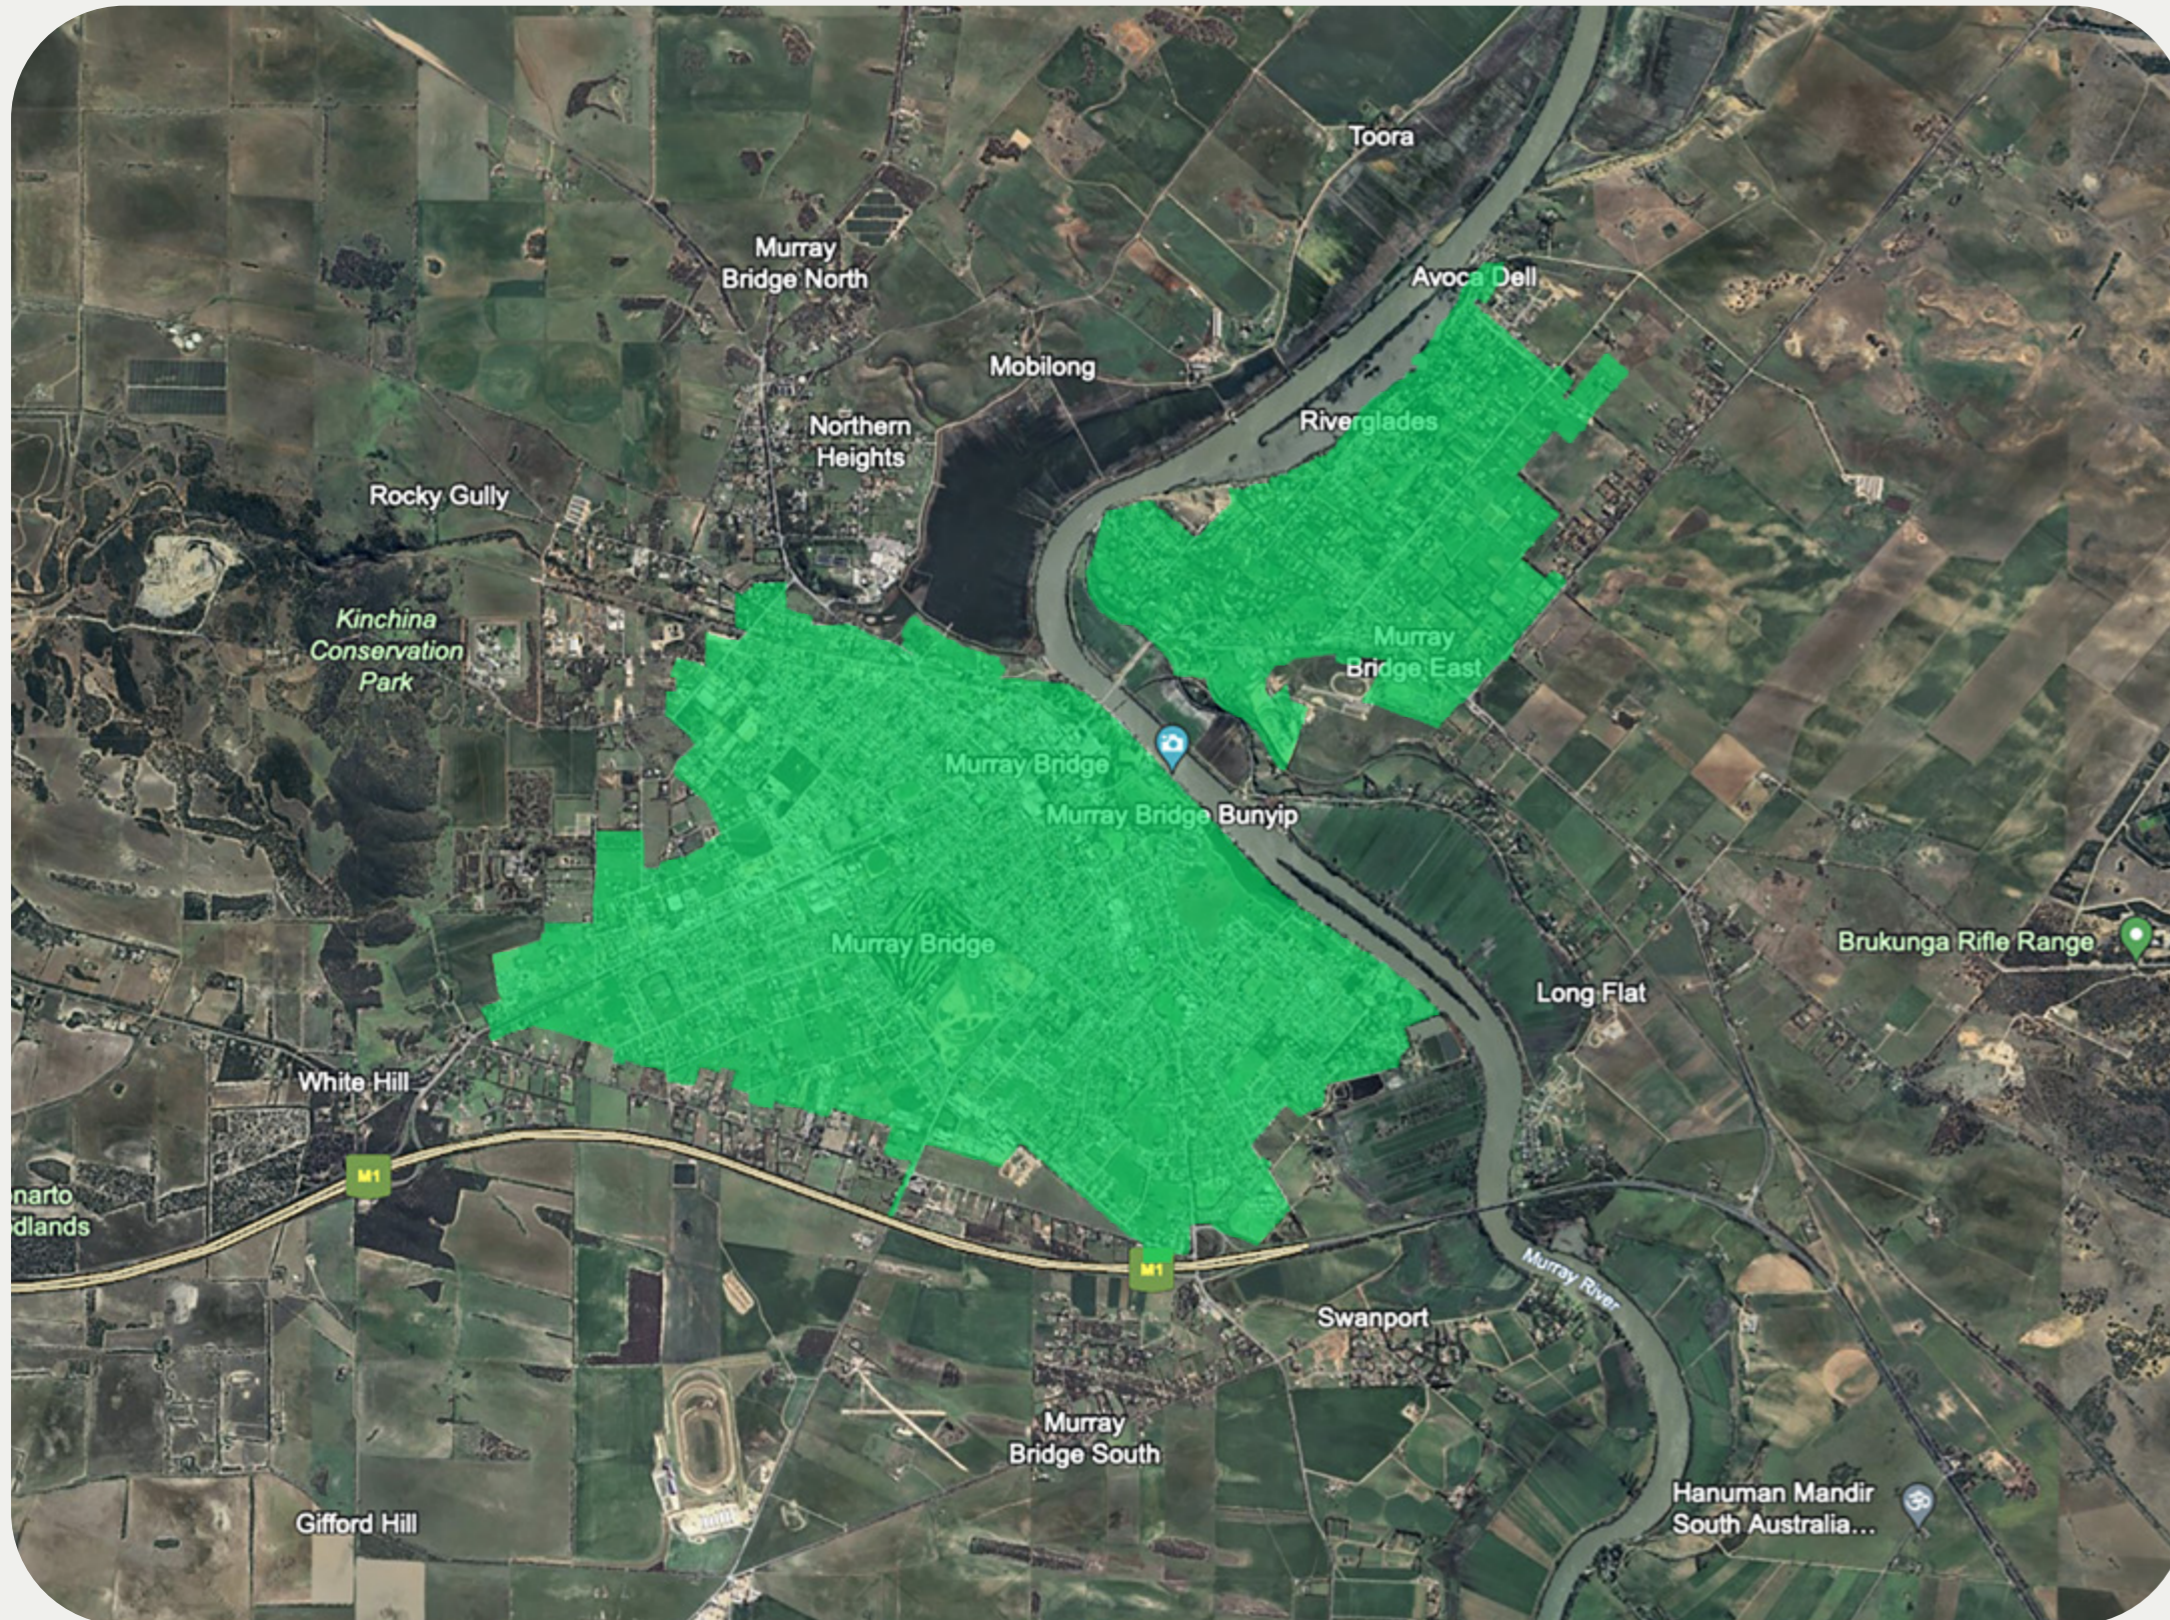

NBN® BUSINESS FIBRE ZONE INDICATIVE MAP MURRAY BRIDGE AND SURROUNDS

The nbn® Business Fibre Initiative is available to businesses right across the country.

The areas highlighted on this map, are part of an nbn® Business Fibre Zone that is eligible for business nbn® Enterprise Ethernet.