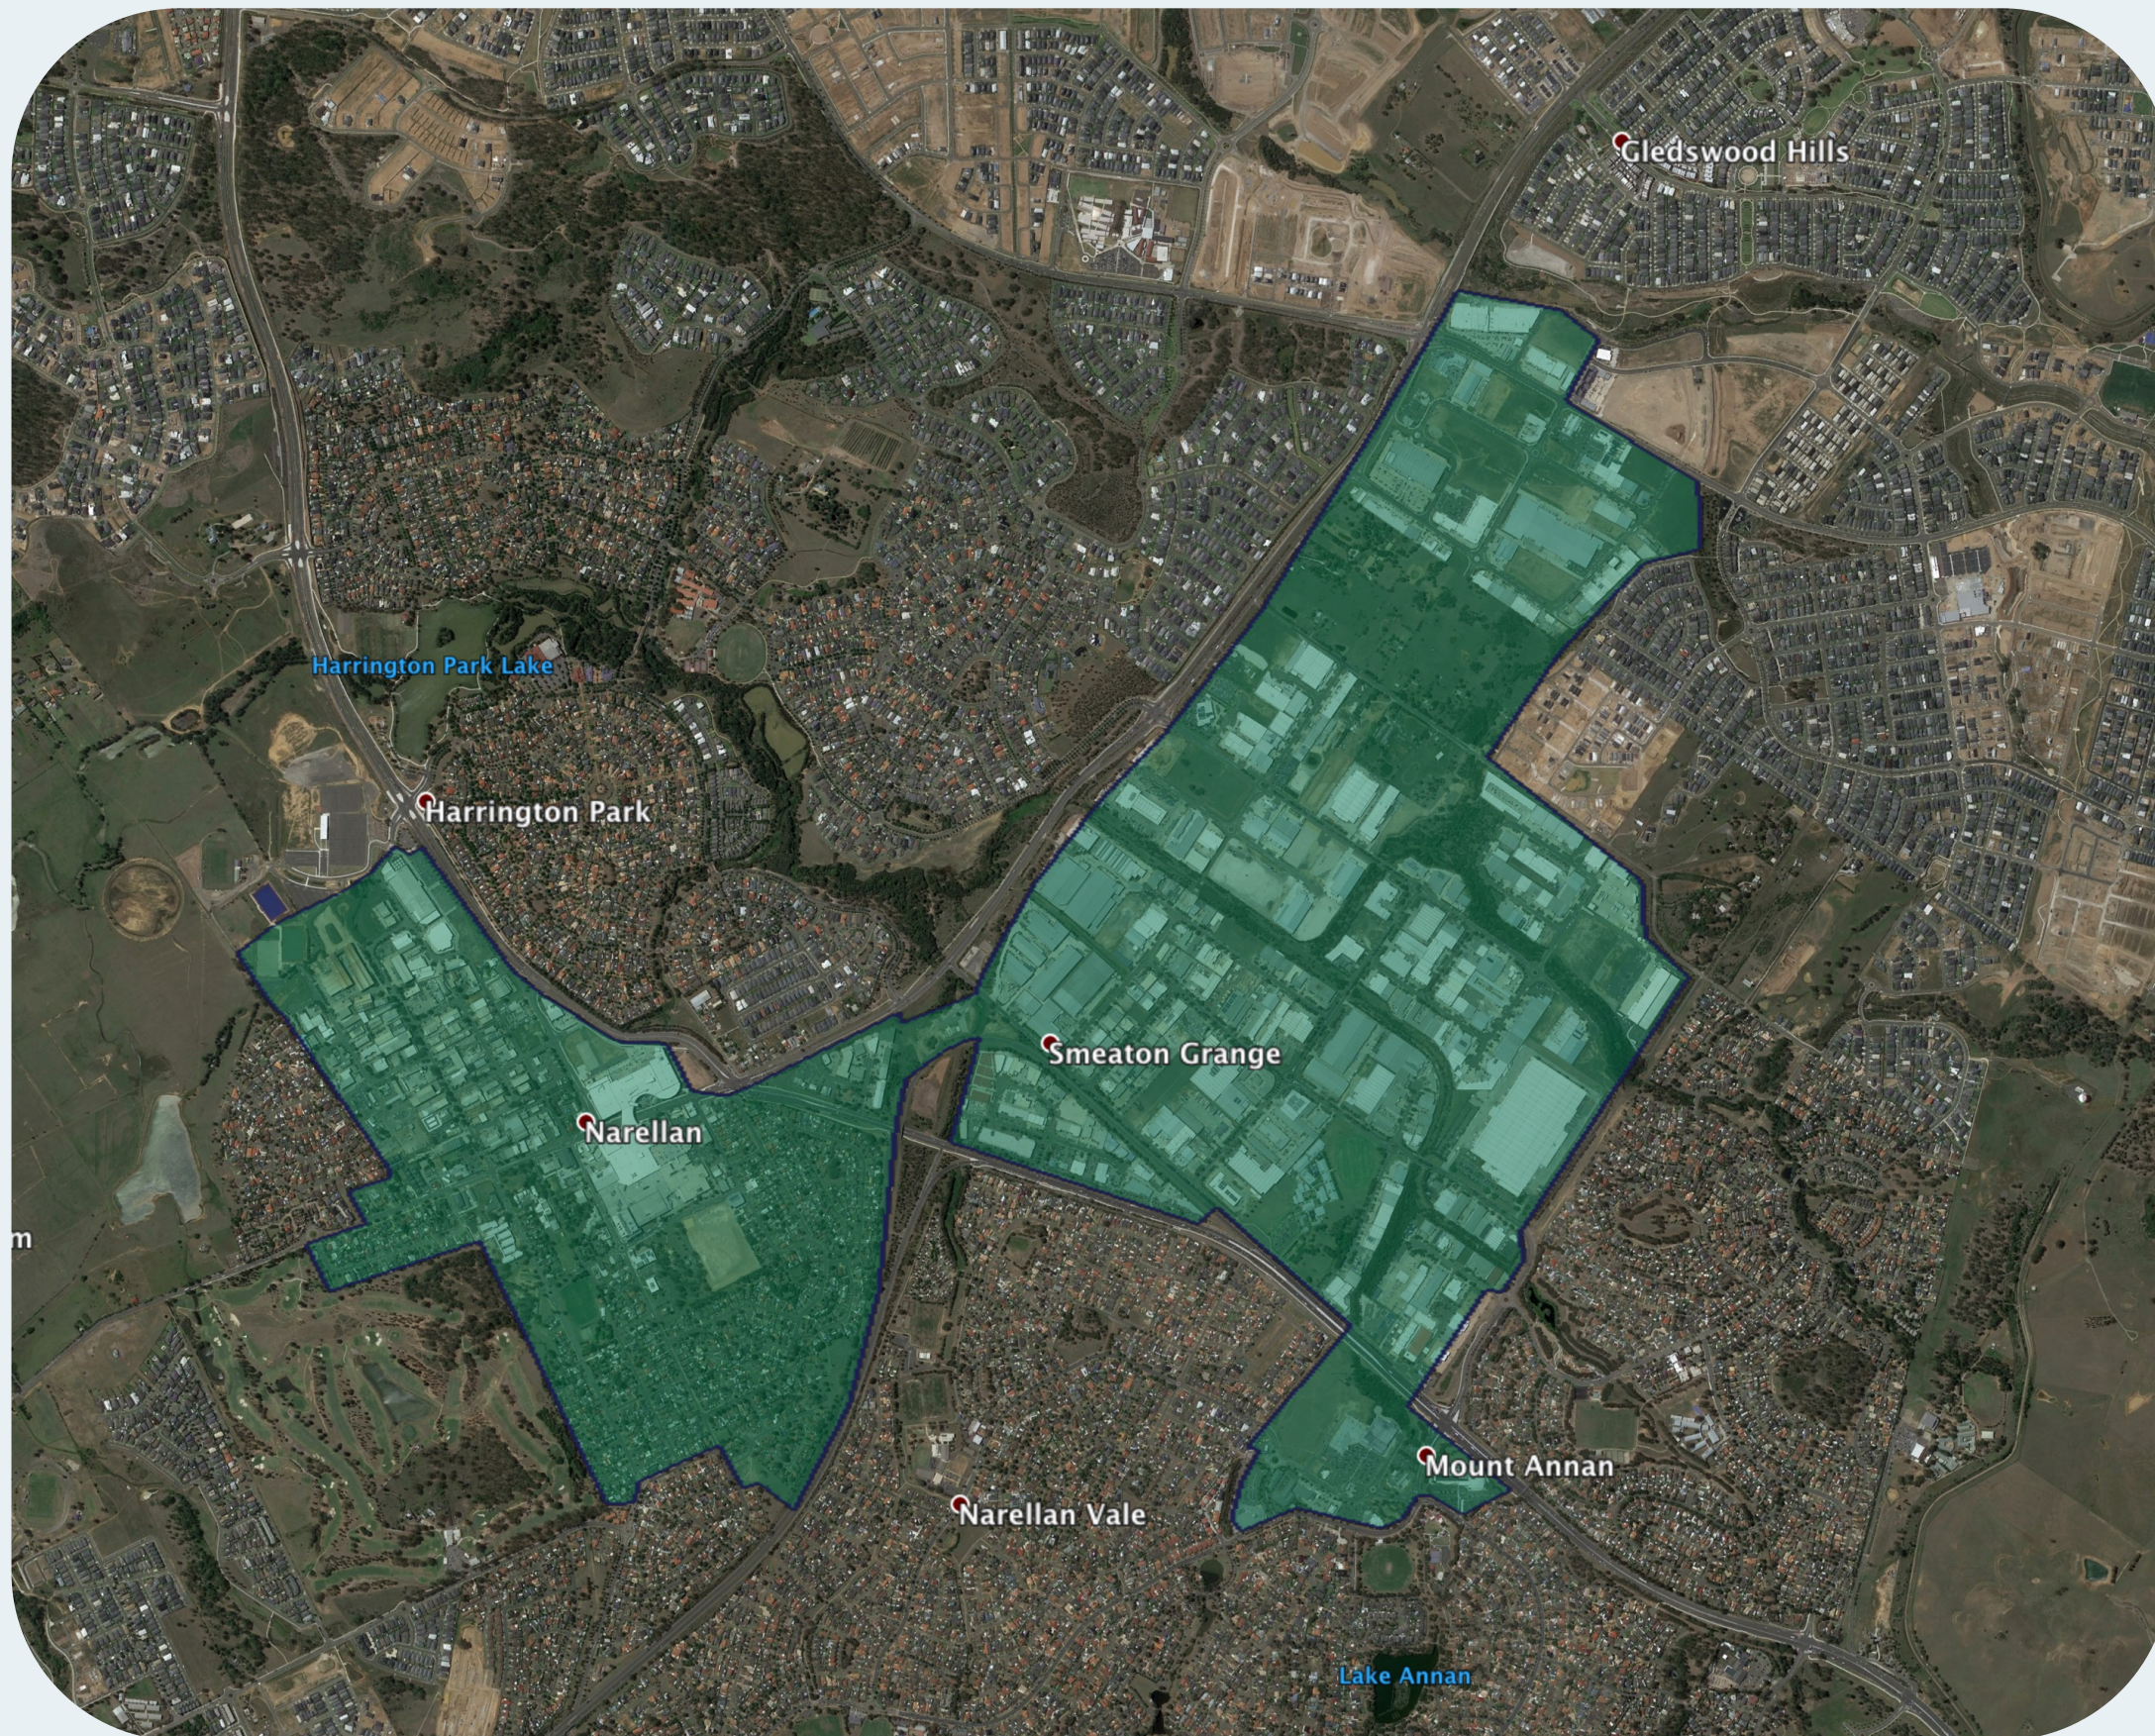

nbn™ Business Fibre Zone indicative map – Narellan and surrounds

The nbn™ Business Fibre Initiative is available to businesses right across the country.

The area highlighted on this map, is part of an nbn™ Business Fibre Zone that is eligible for business nbn™ Enterprise Ethernet.

To find out more about the Fibre Initiative contact your service provider, or visit: nbn.com.au/businessfibre

Key

-  nbn™ Business Fibre Zone
-  Adjacent/nearby nbn™ Business Fibre Zone (where relevant)