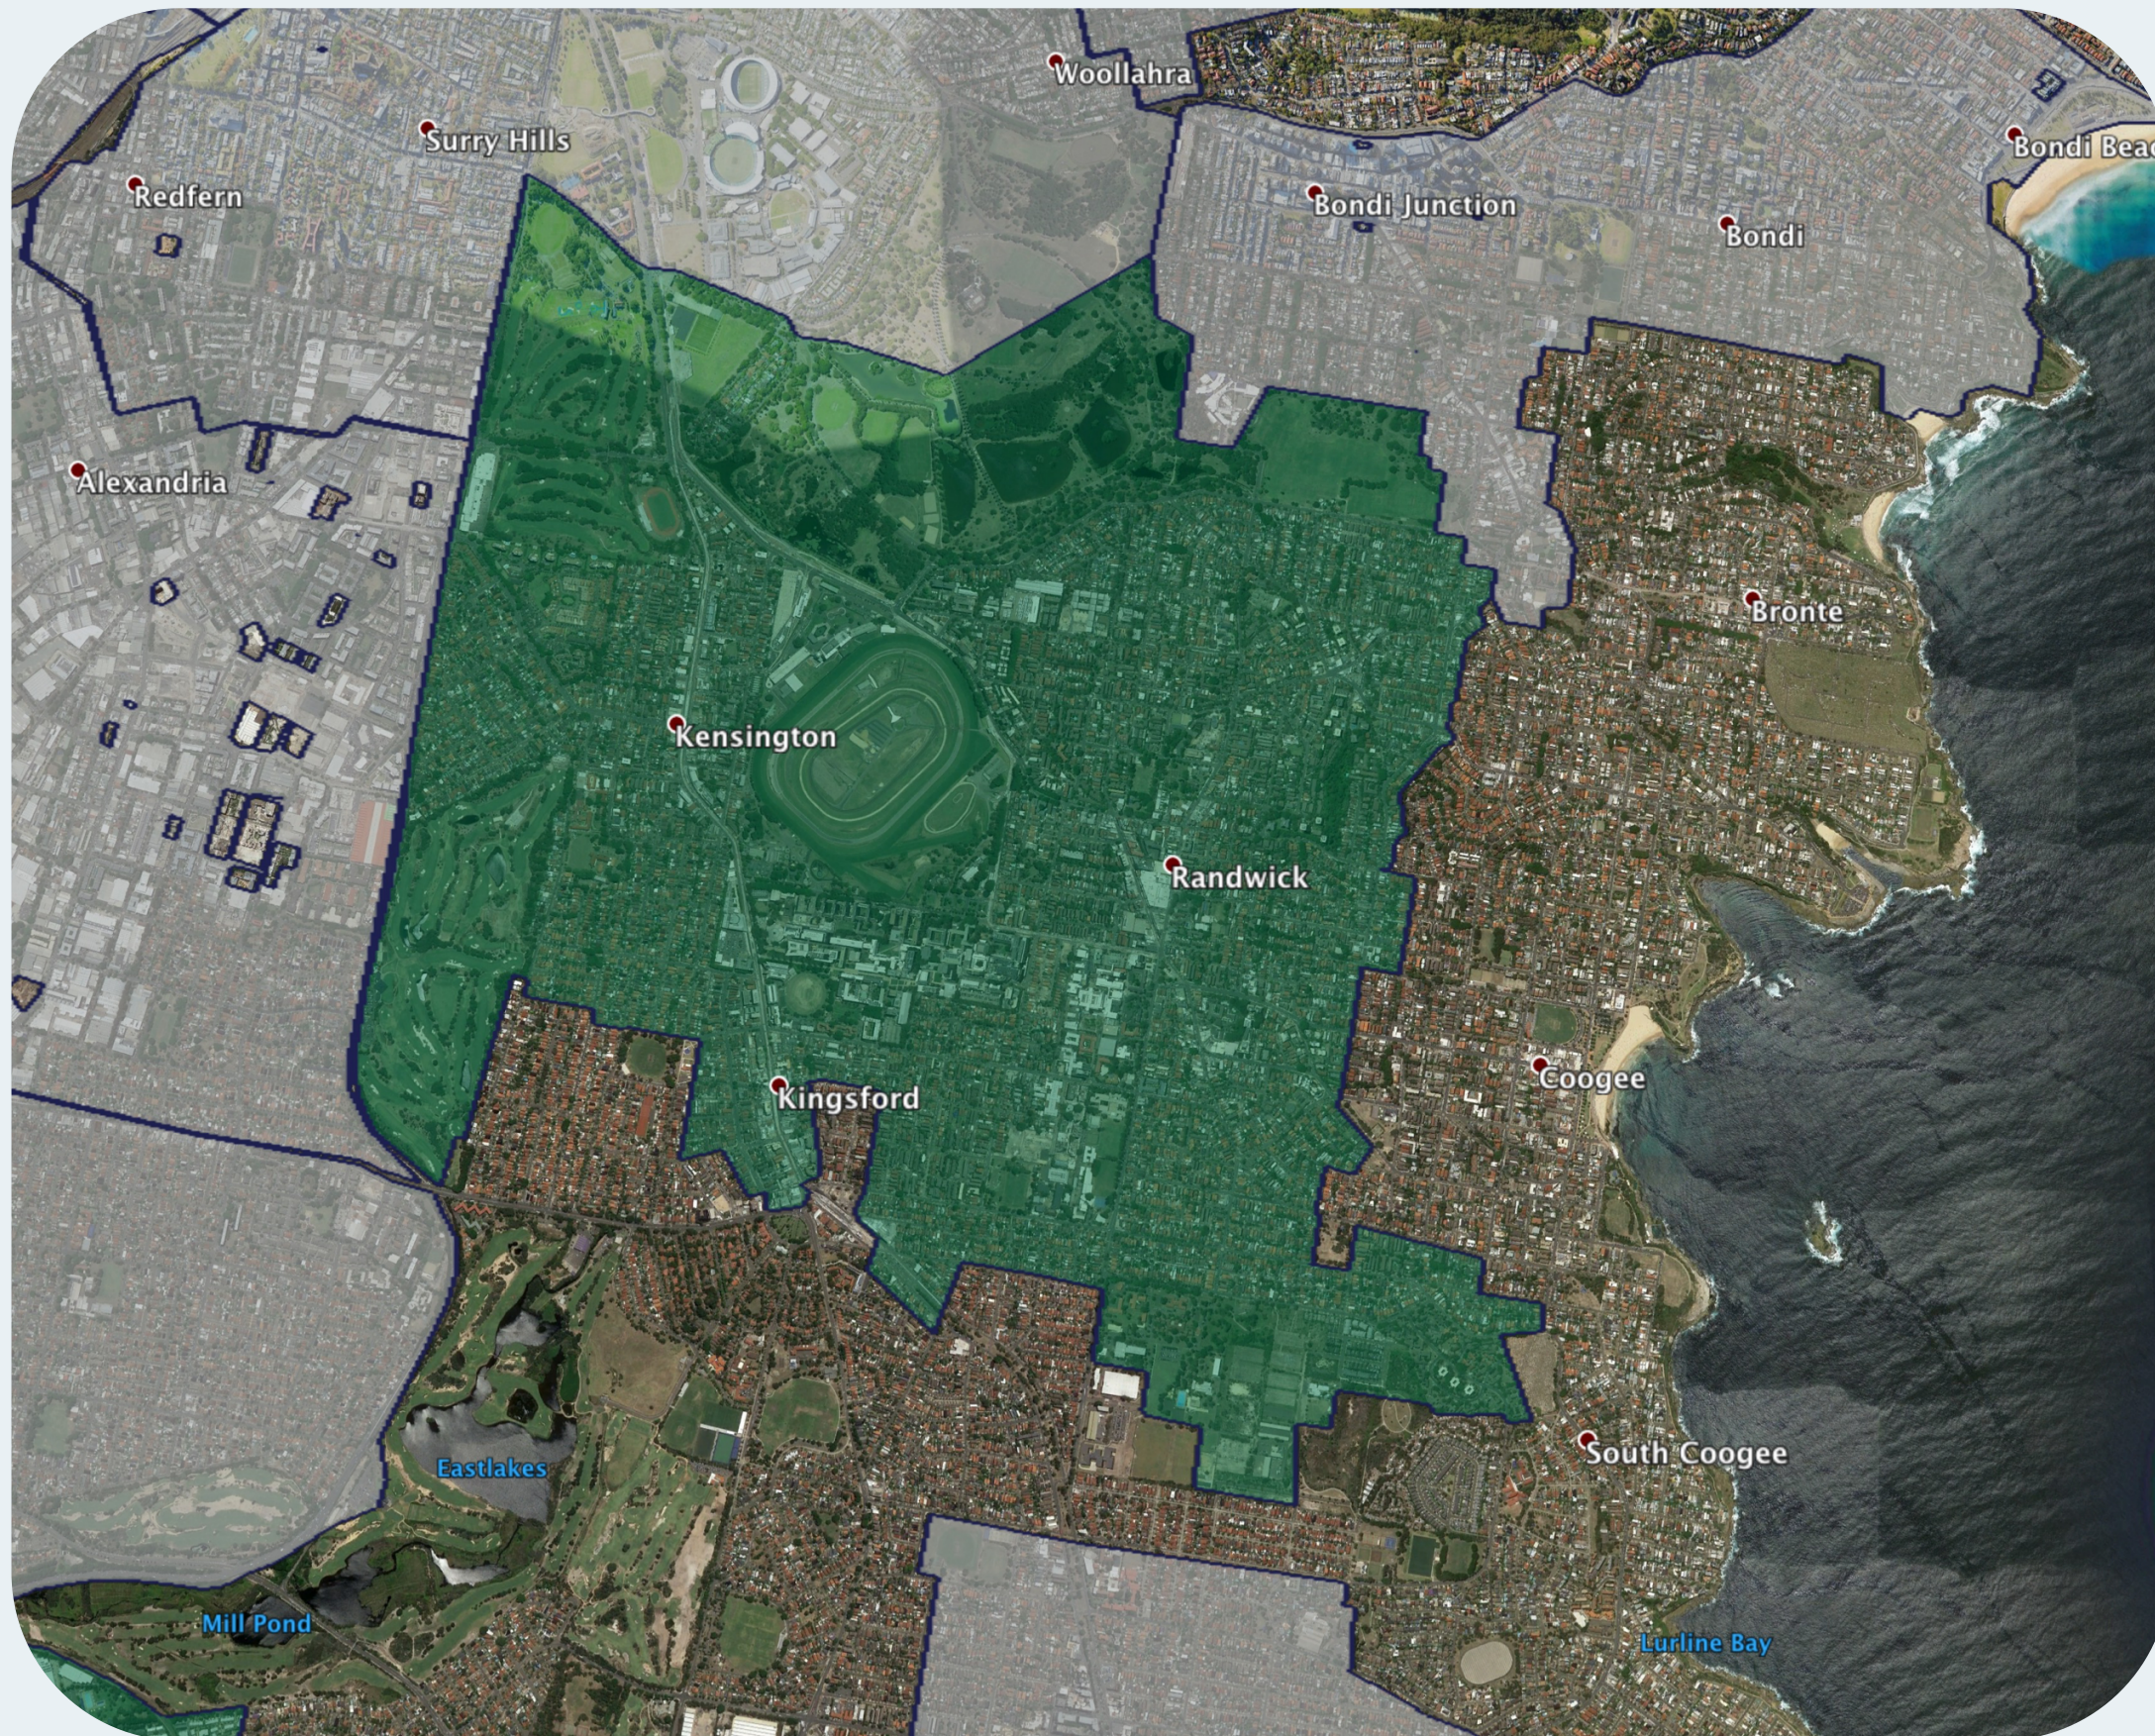

# nbn™ Business Fibre Zone indicative map – Randwick and surrounds

The nbn™ Business Fibre Initiative is available to businesses right across the country.

The areas highlighted on this map, are part of an nbn™ Business Fibre Zone that is eligible for business nbn™ Enterprise Ethernet.

## Key

-  nbn™ Business Fibre Zone
-  Adjacent/nearby nbn™ Business Fibre Zone (where relevant)