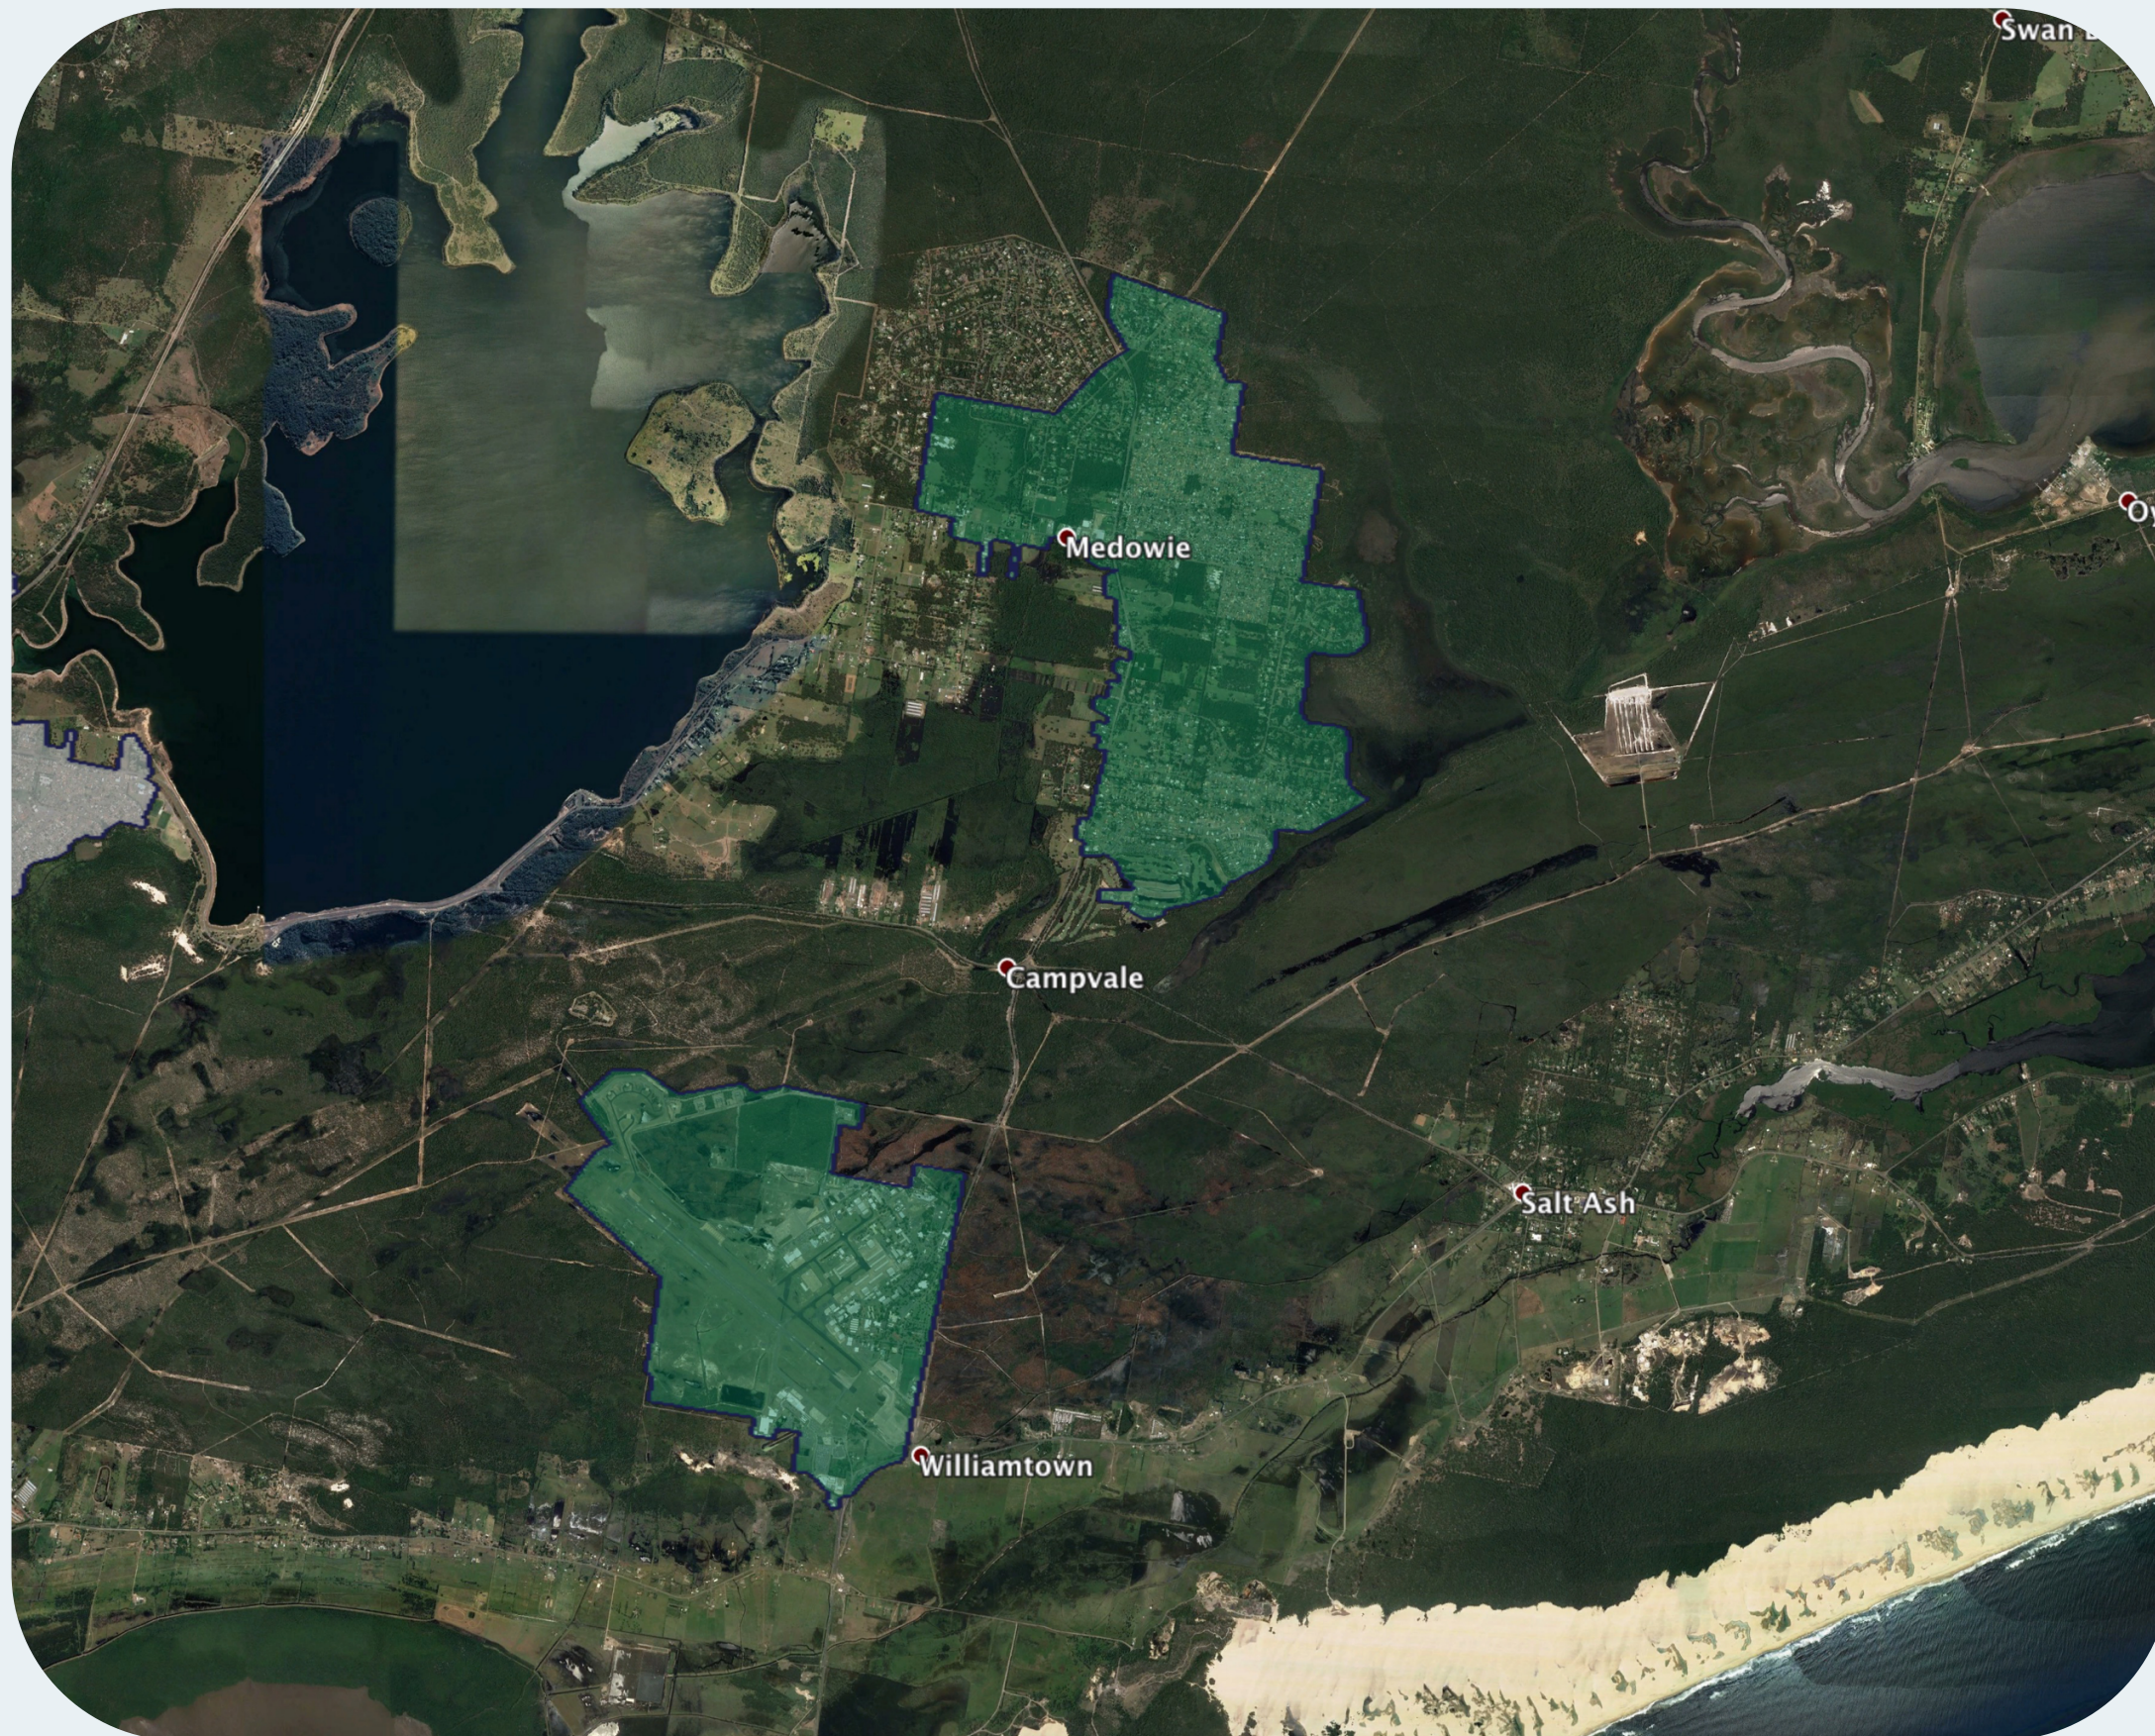

# nbn™ Business Fibre Zone indicative map – Meadowie - Williamtown and surrounds

The nbn™ Business Fibre Initiative is available to businesses right across the country.

The areas highlighted on this map, are part of an nbn™ Business Fibre Zone that is eligible for business nbn™ Enterprise Ethernet.

## Key

-  nbn™ Business Fibre Zone
-  Adjacent/nearby nbn™ Business Fibre Zone (where relevant)