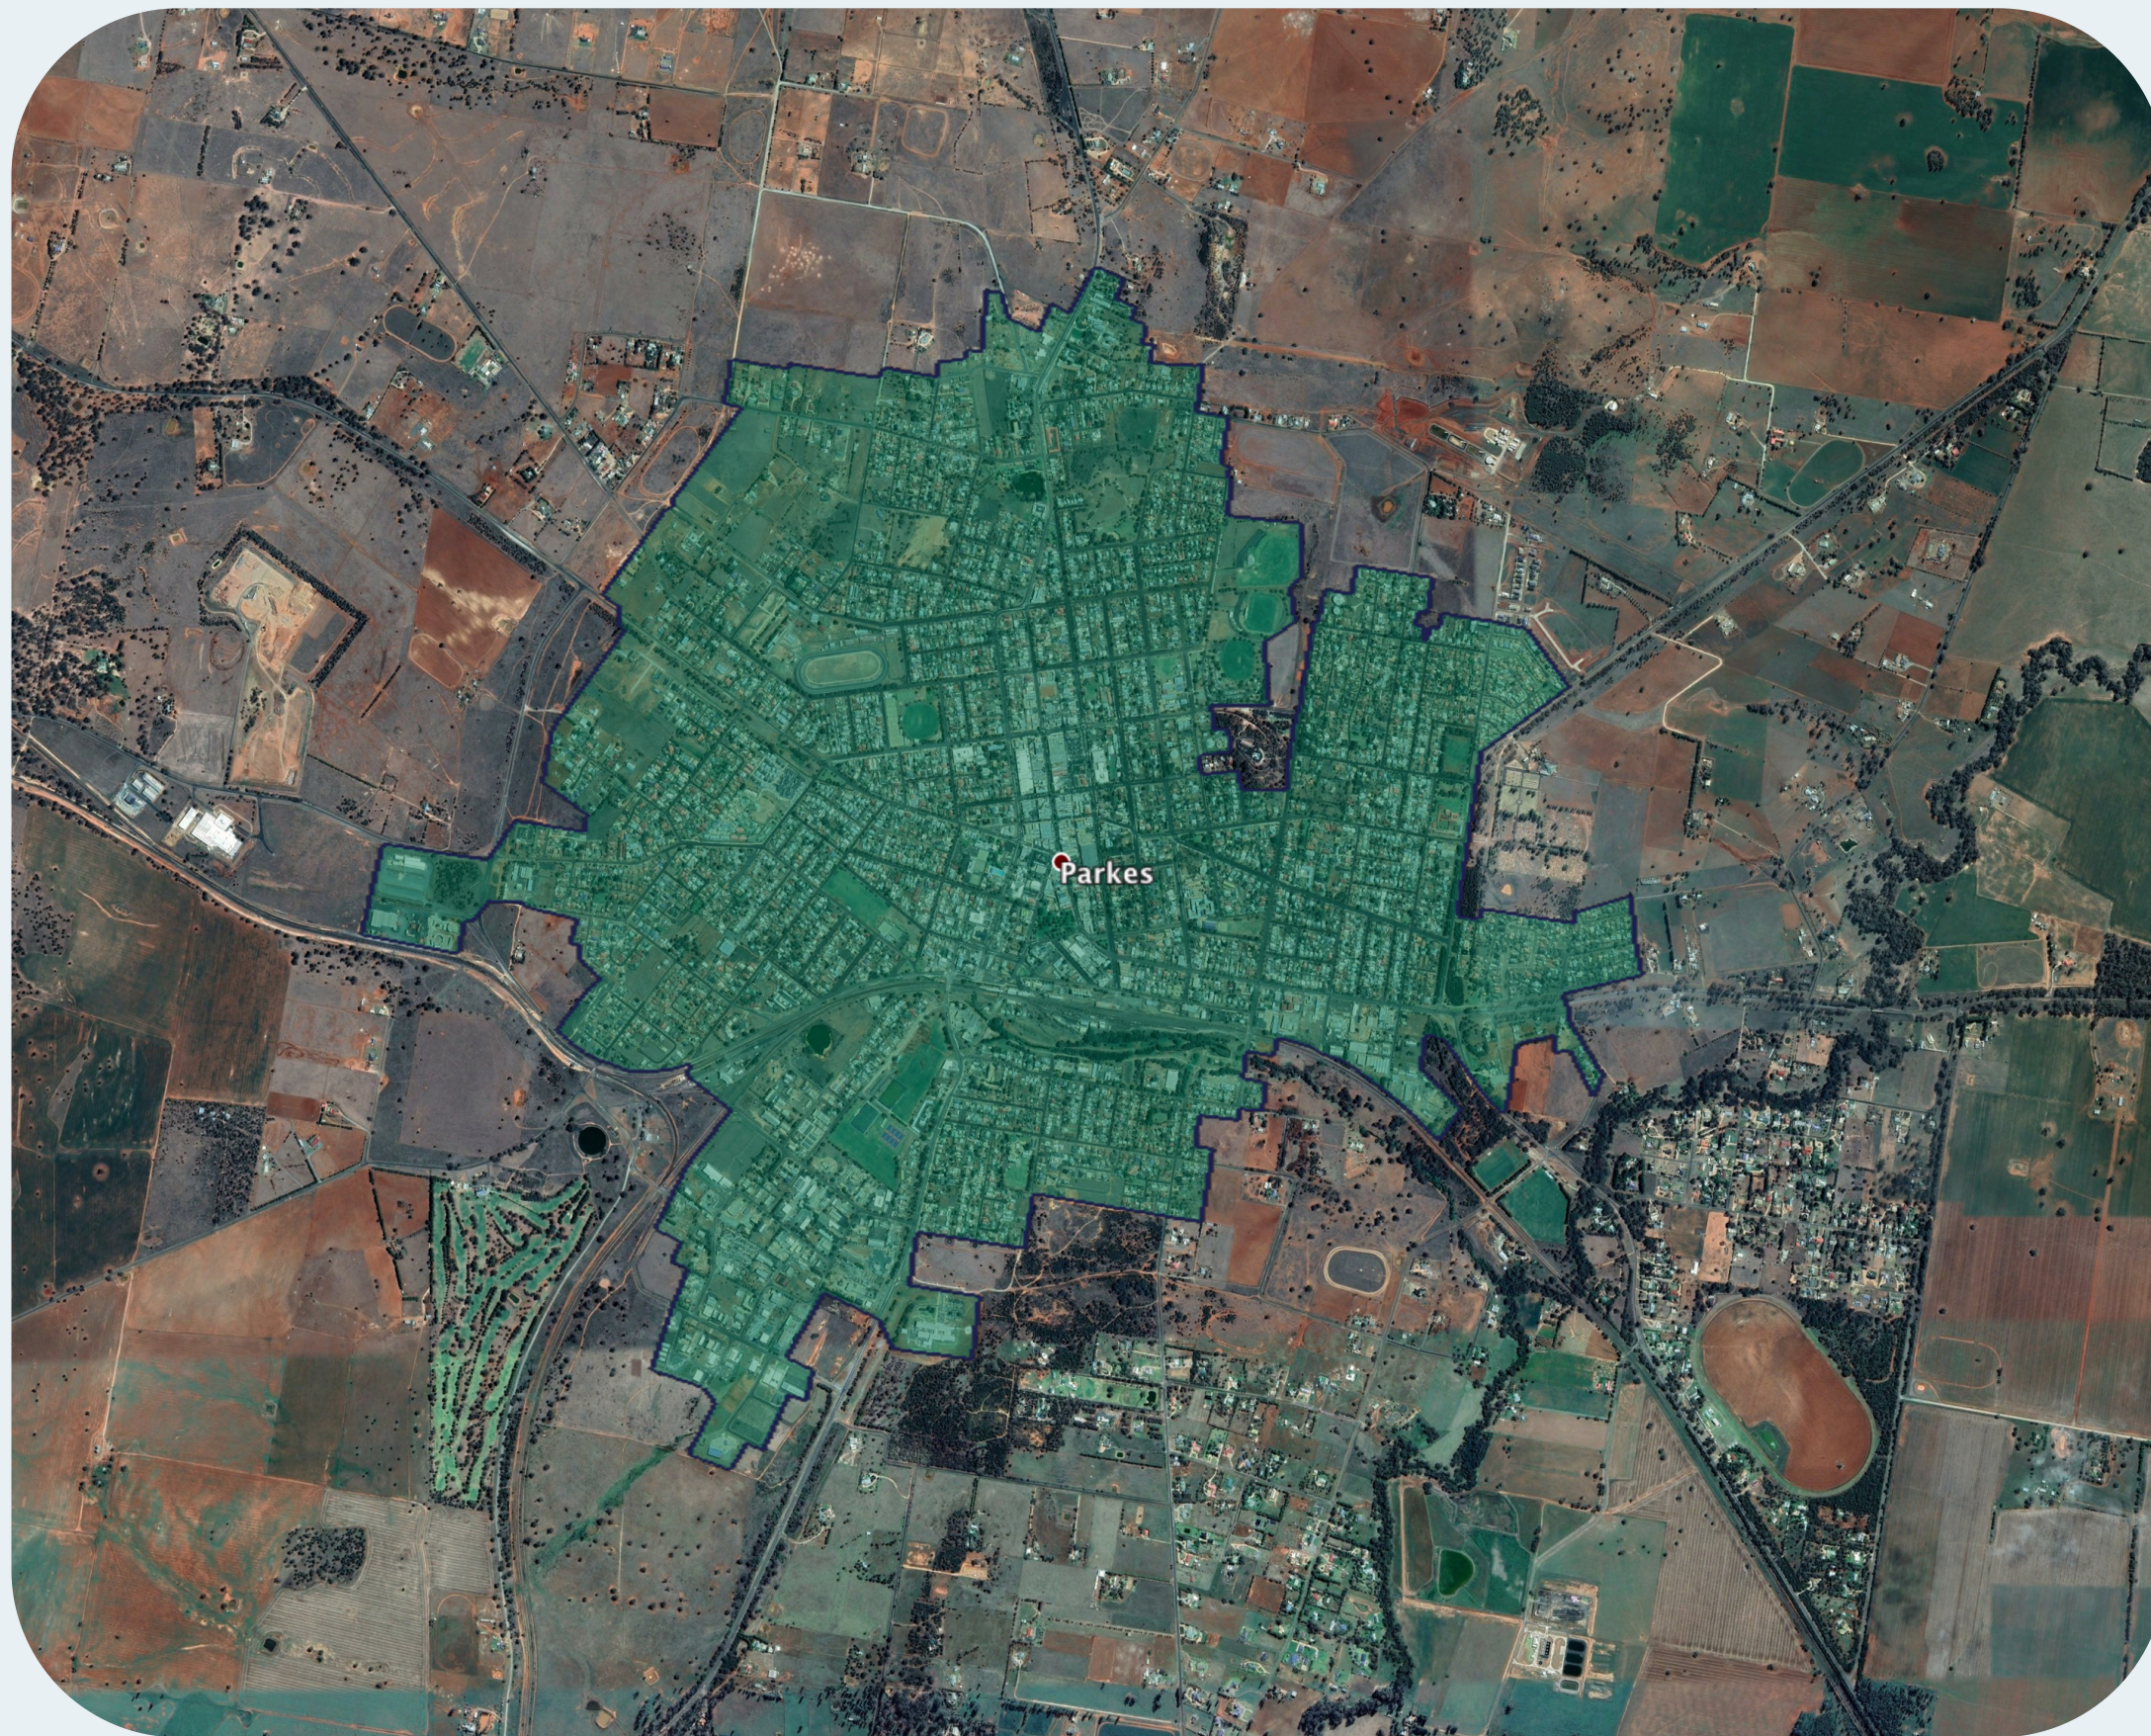

nbn™ Business Fibre Zone indicative map – Parkes and surrounds

The nbn™ Business Fibre Initiative is available to businesses right across the country.

The area highlighted on this map, is part of an nbn™ Business Fibre Zone that is eligible for business nbn™ Enterprise Ethernet.

To find out more about the Fibre Initiative contact your service provider, or visit: nbn.com.au/businessfibre

Key

-  nbn™ Business Fibre Zone
-  Adjacent/nearby nbn™ Business Fibre Zone (where relevant)