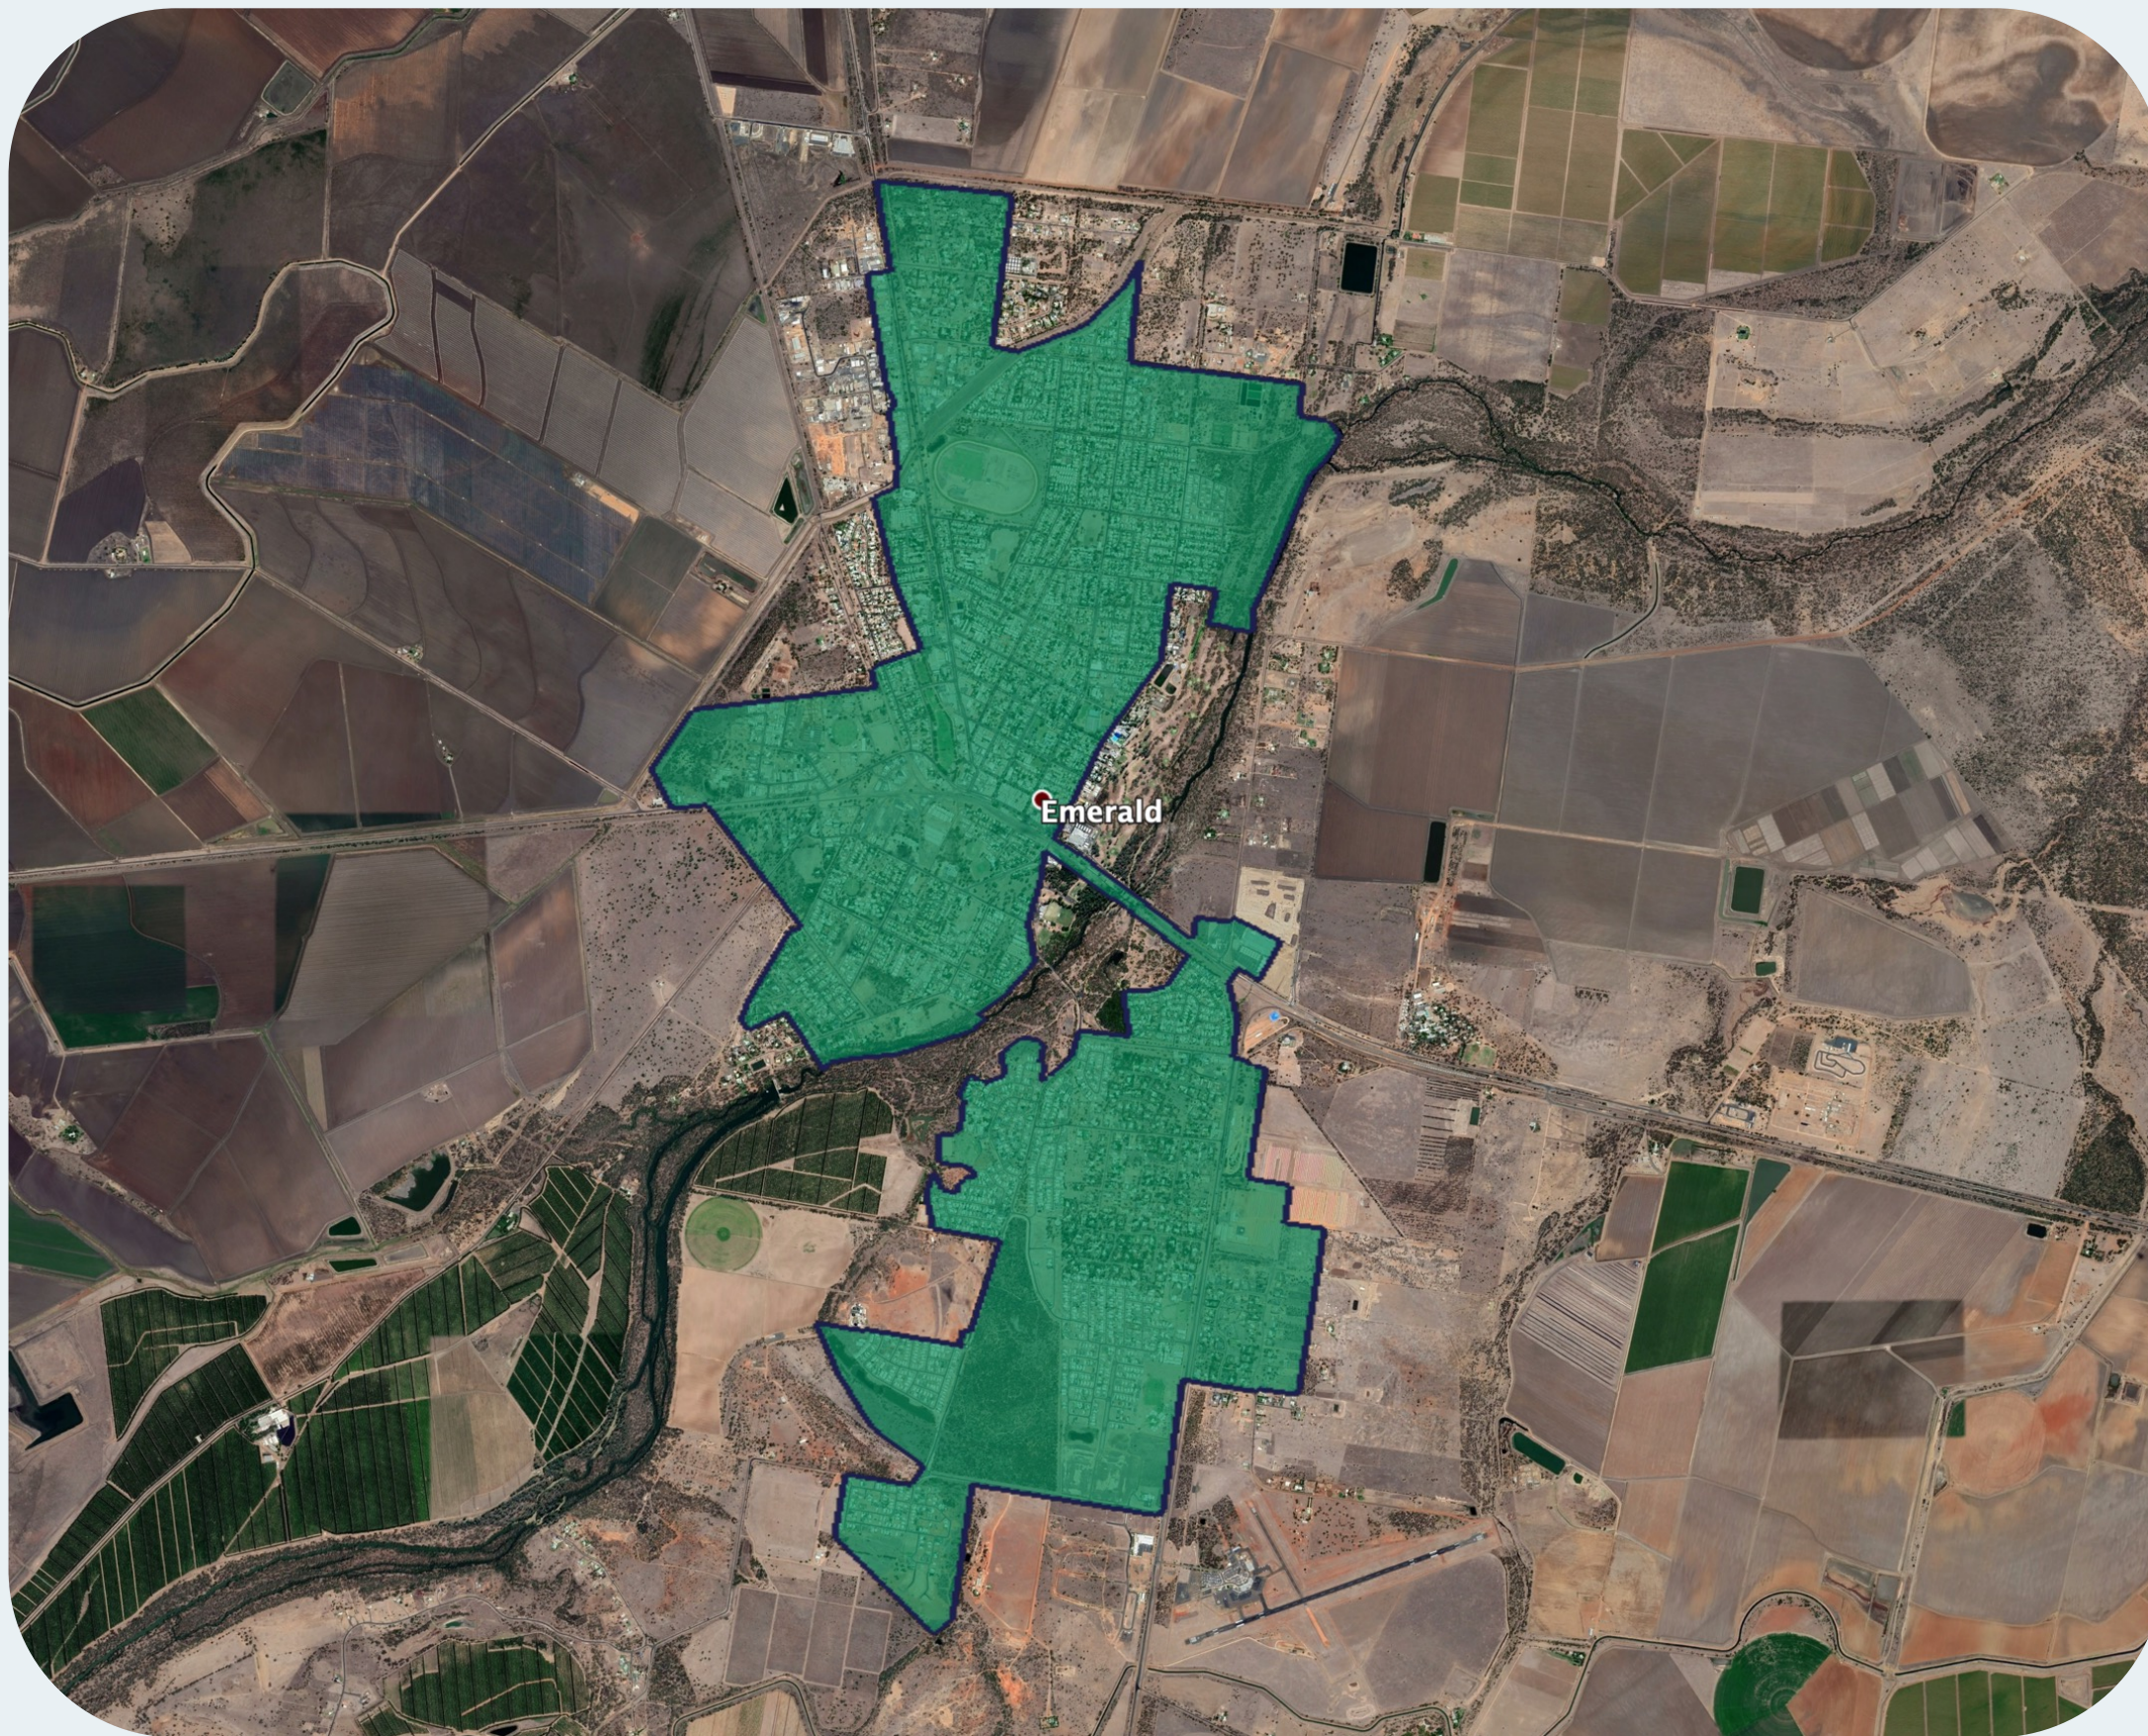

nbn™ Business Fibre Zone indicative map - Emerald and surrounds

The nbn™ Business Fibre Initiative is available to businesses right across the country.

The area highlighted on this map, is part of an nbn™ Business Fibre Zone that is eligible for business nbn™ Enterprise Ethernet.

To find out more about the Fibre Initiative contact your service provider, or visit: nbn.com.au/businessfibre

Key

-  nbn™ Business Fibre Zone
-  Adjacent/nearby nbn™ Business Fibre Zone (where relevant)