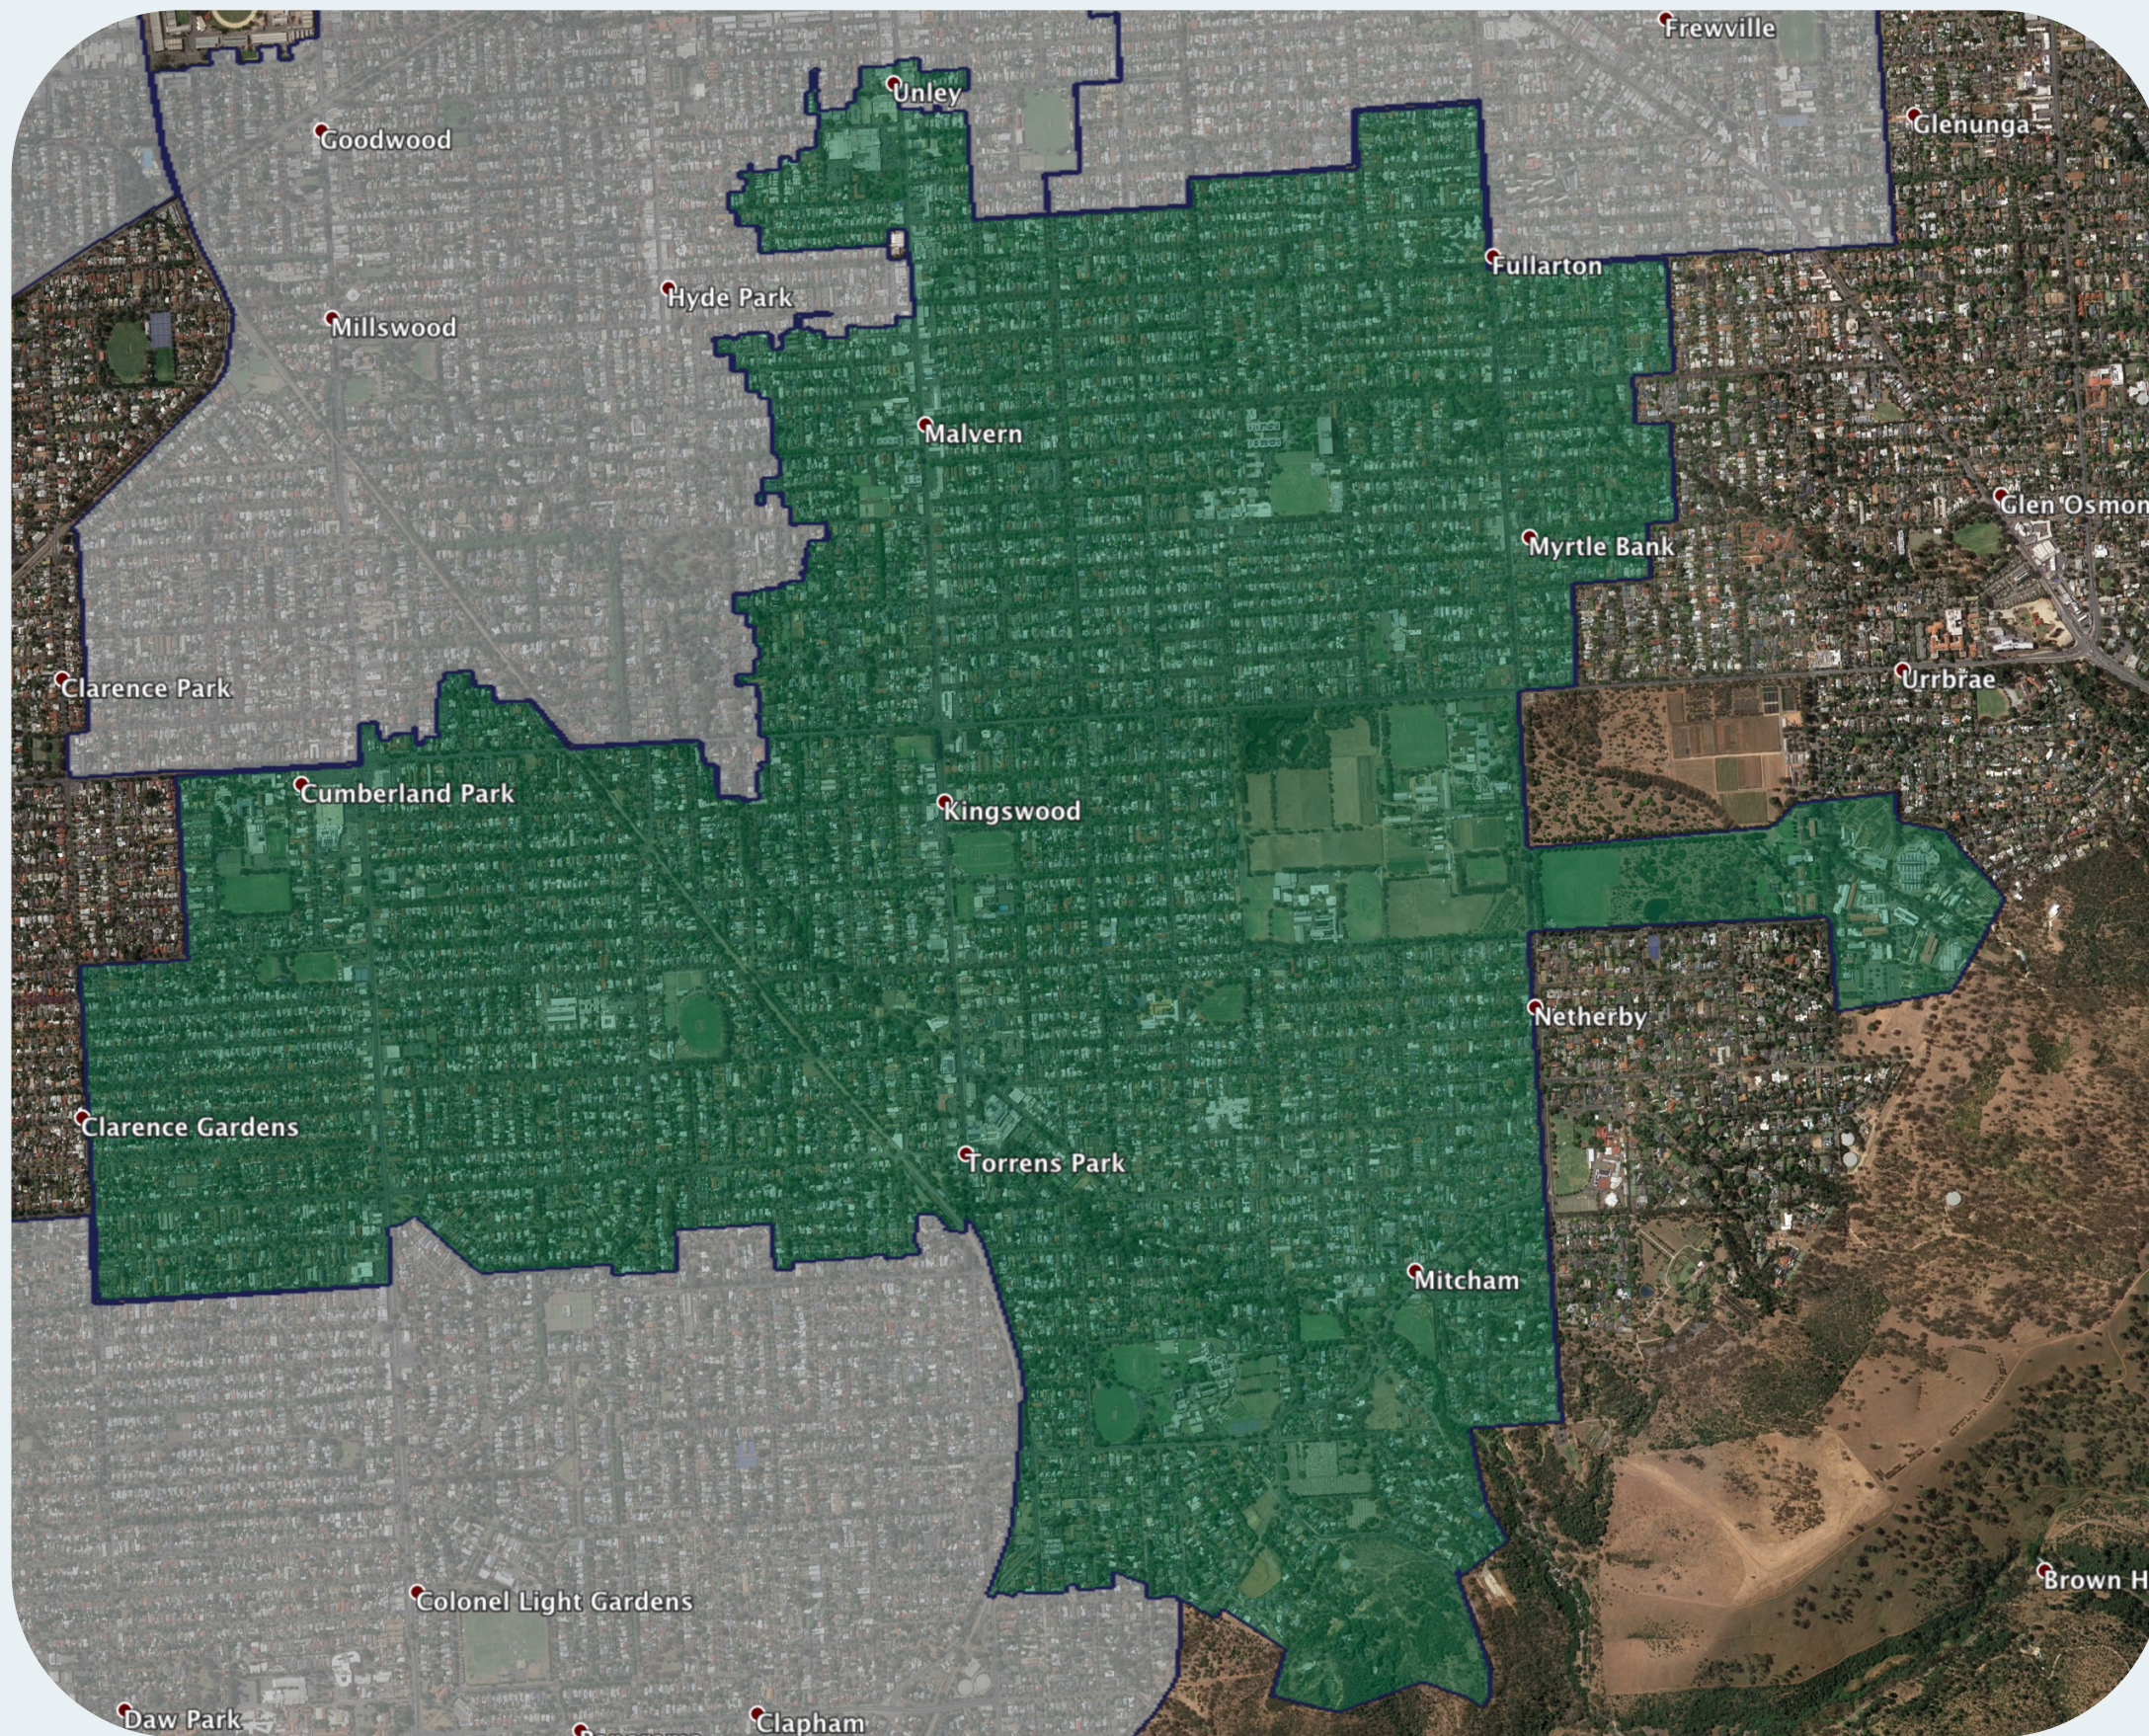

nbn™ Business Fibre Zone indicative map – Hawthorn - Malvern and surrounds

The nbn™ Business Fibre Initiative is available to businesses right across the country.

The areas highlighted on this map, are part of an nbn™ Business Fibre Zone that is eligible for business nbn™ Enterprise Ethernet.

To find out more about the Fibre Initiative contact your service provider, or visit: nbn.com.au/businessfibre

Key

-  nbn™ Business Fibre Zone
-  Adjacent/nearby nbn™ Business Fibre Zone (where relevant)