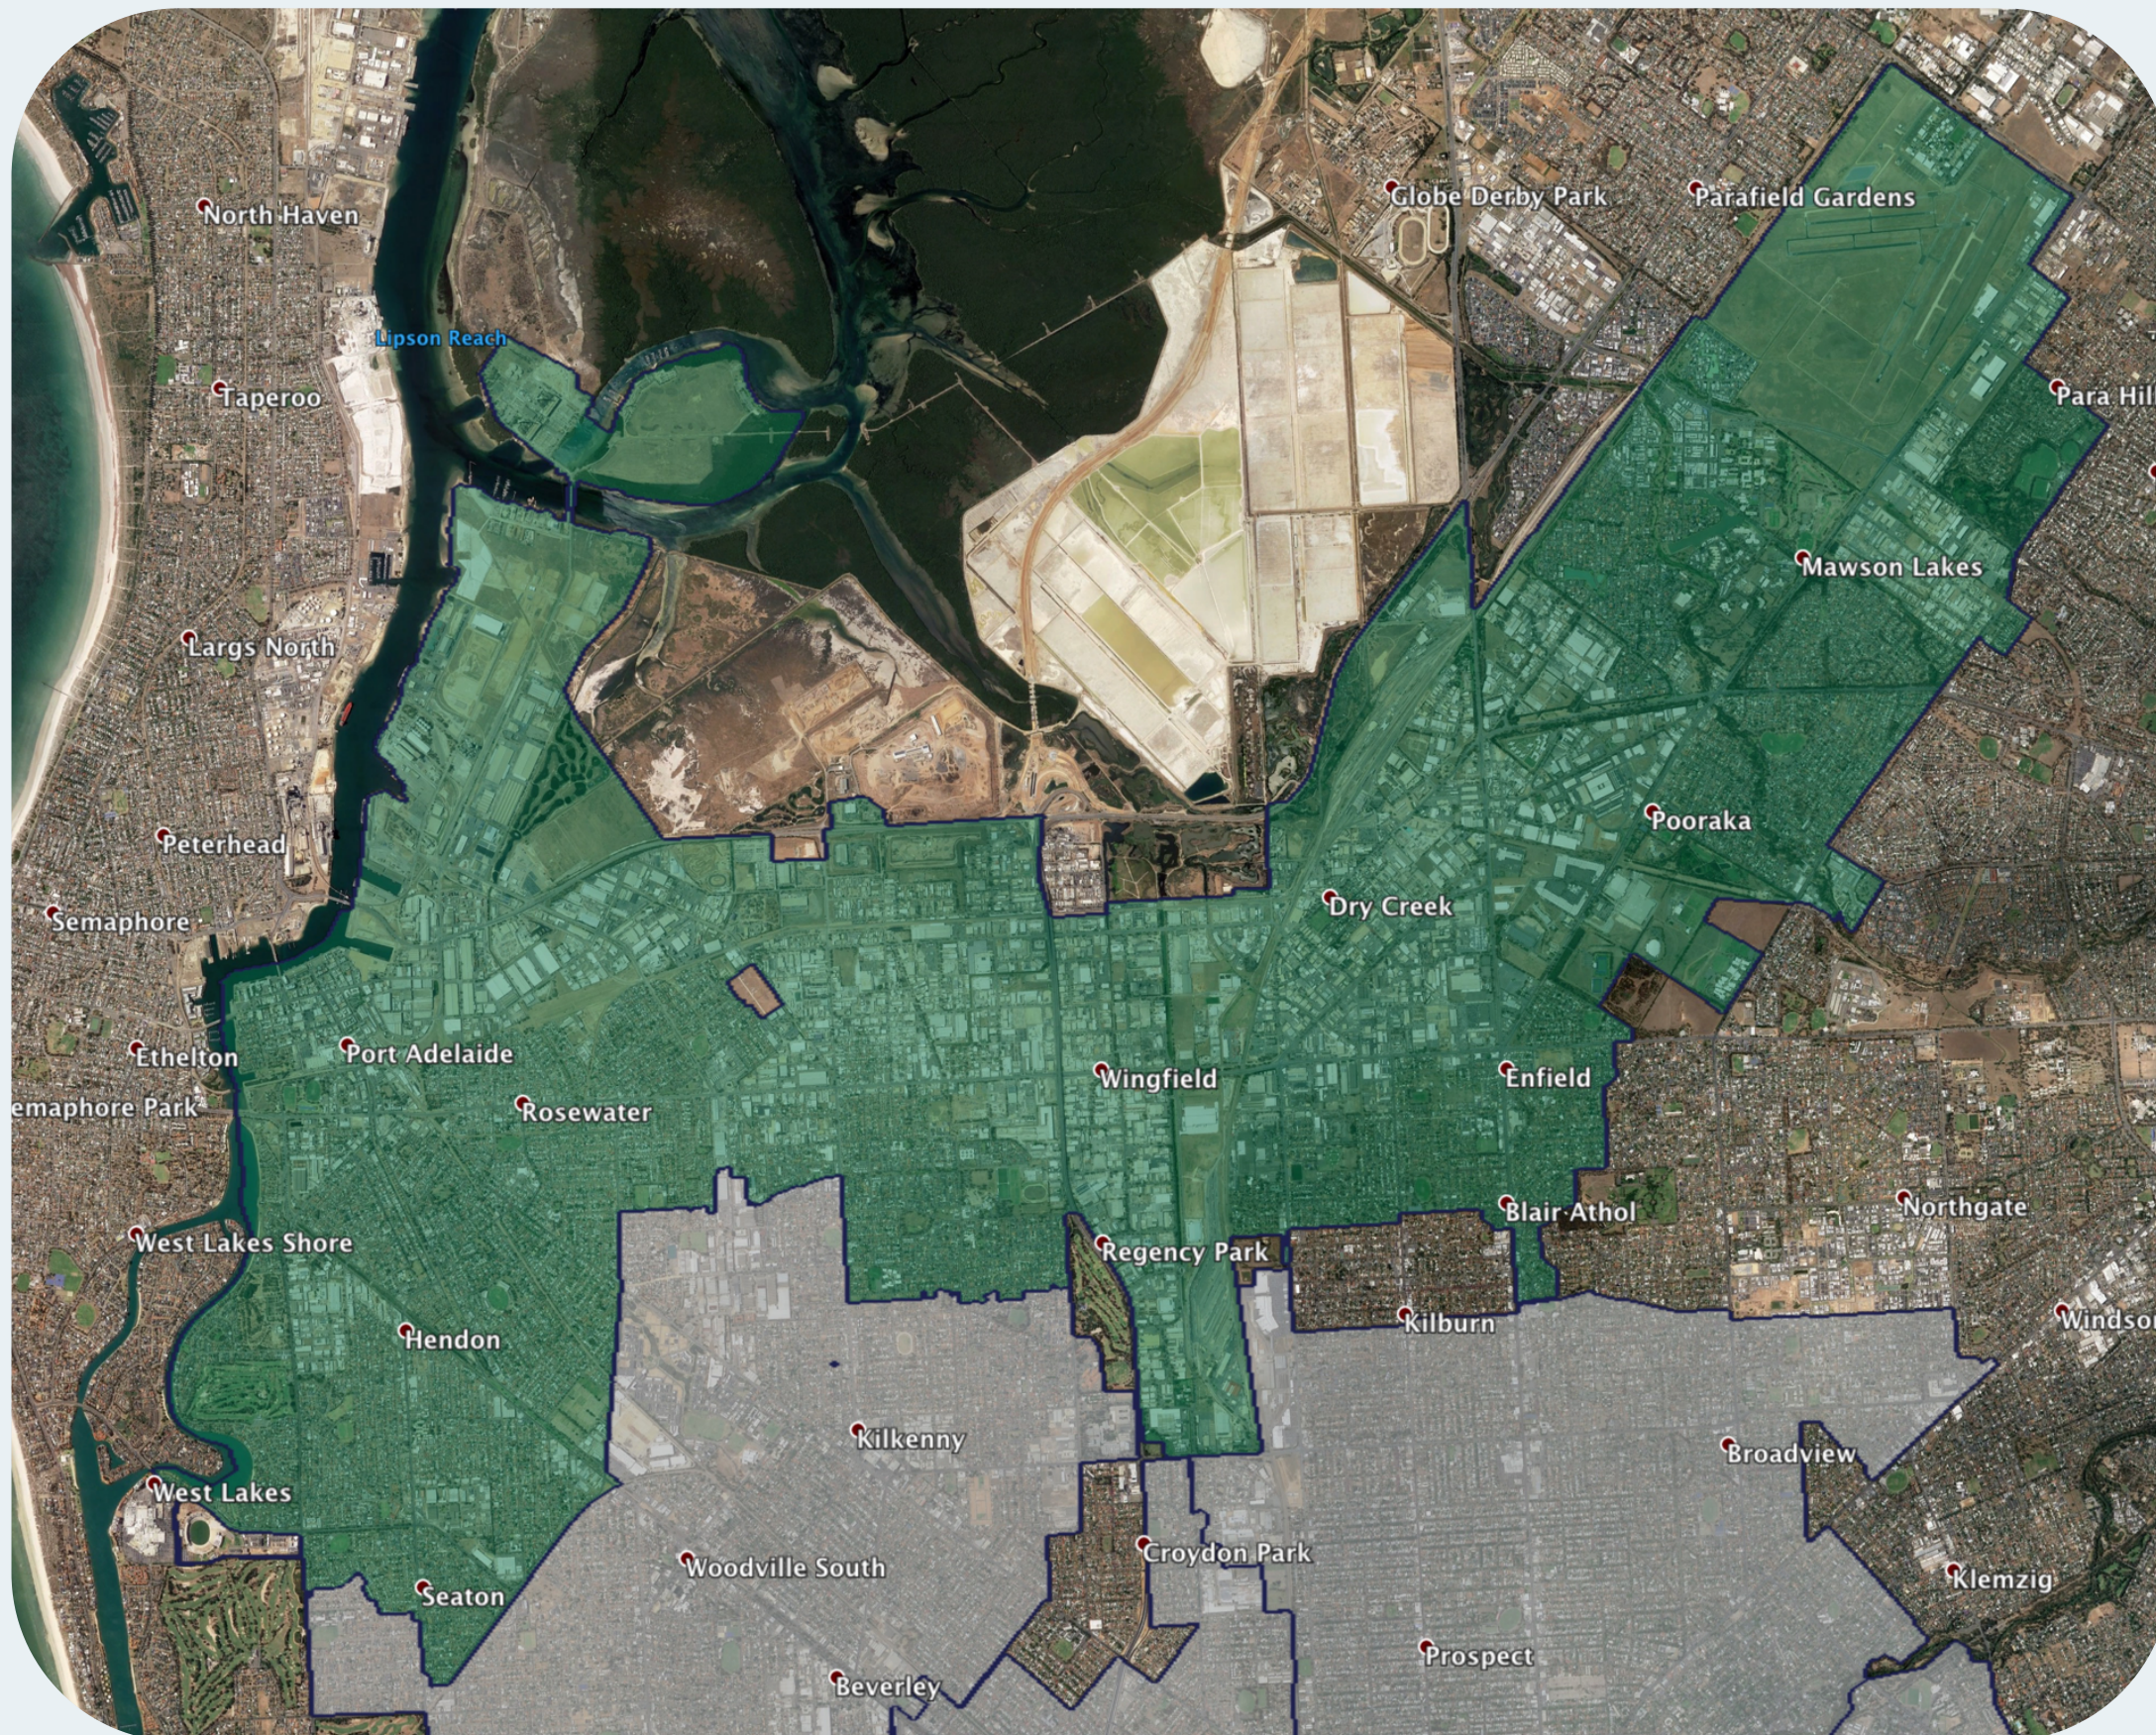

# nbn™ Business Fibre Zone indicative map - Port Adelaide - Gepps Cross and surrounds

The nbn™ Business Fibre Initiative is available to businesses right across the country.

The areas highlighted on this map, are part of an nbn™ Business Fibre Zone that is eligible for business nbn™ Enterprise Ethernet.

## Key

-  nbn™ Business Fibre Zone
-  Adjacent/nearby nbn™ Business Fibre Zone (where relevant)