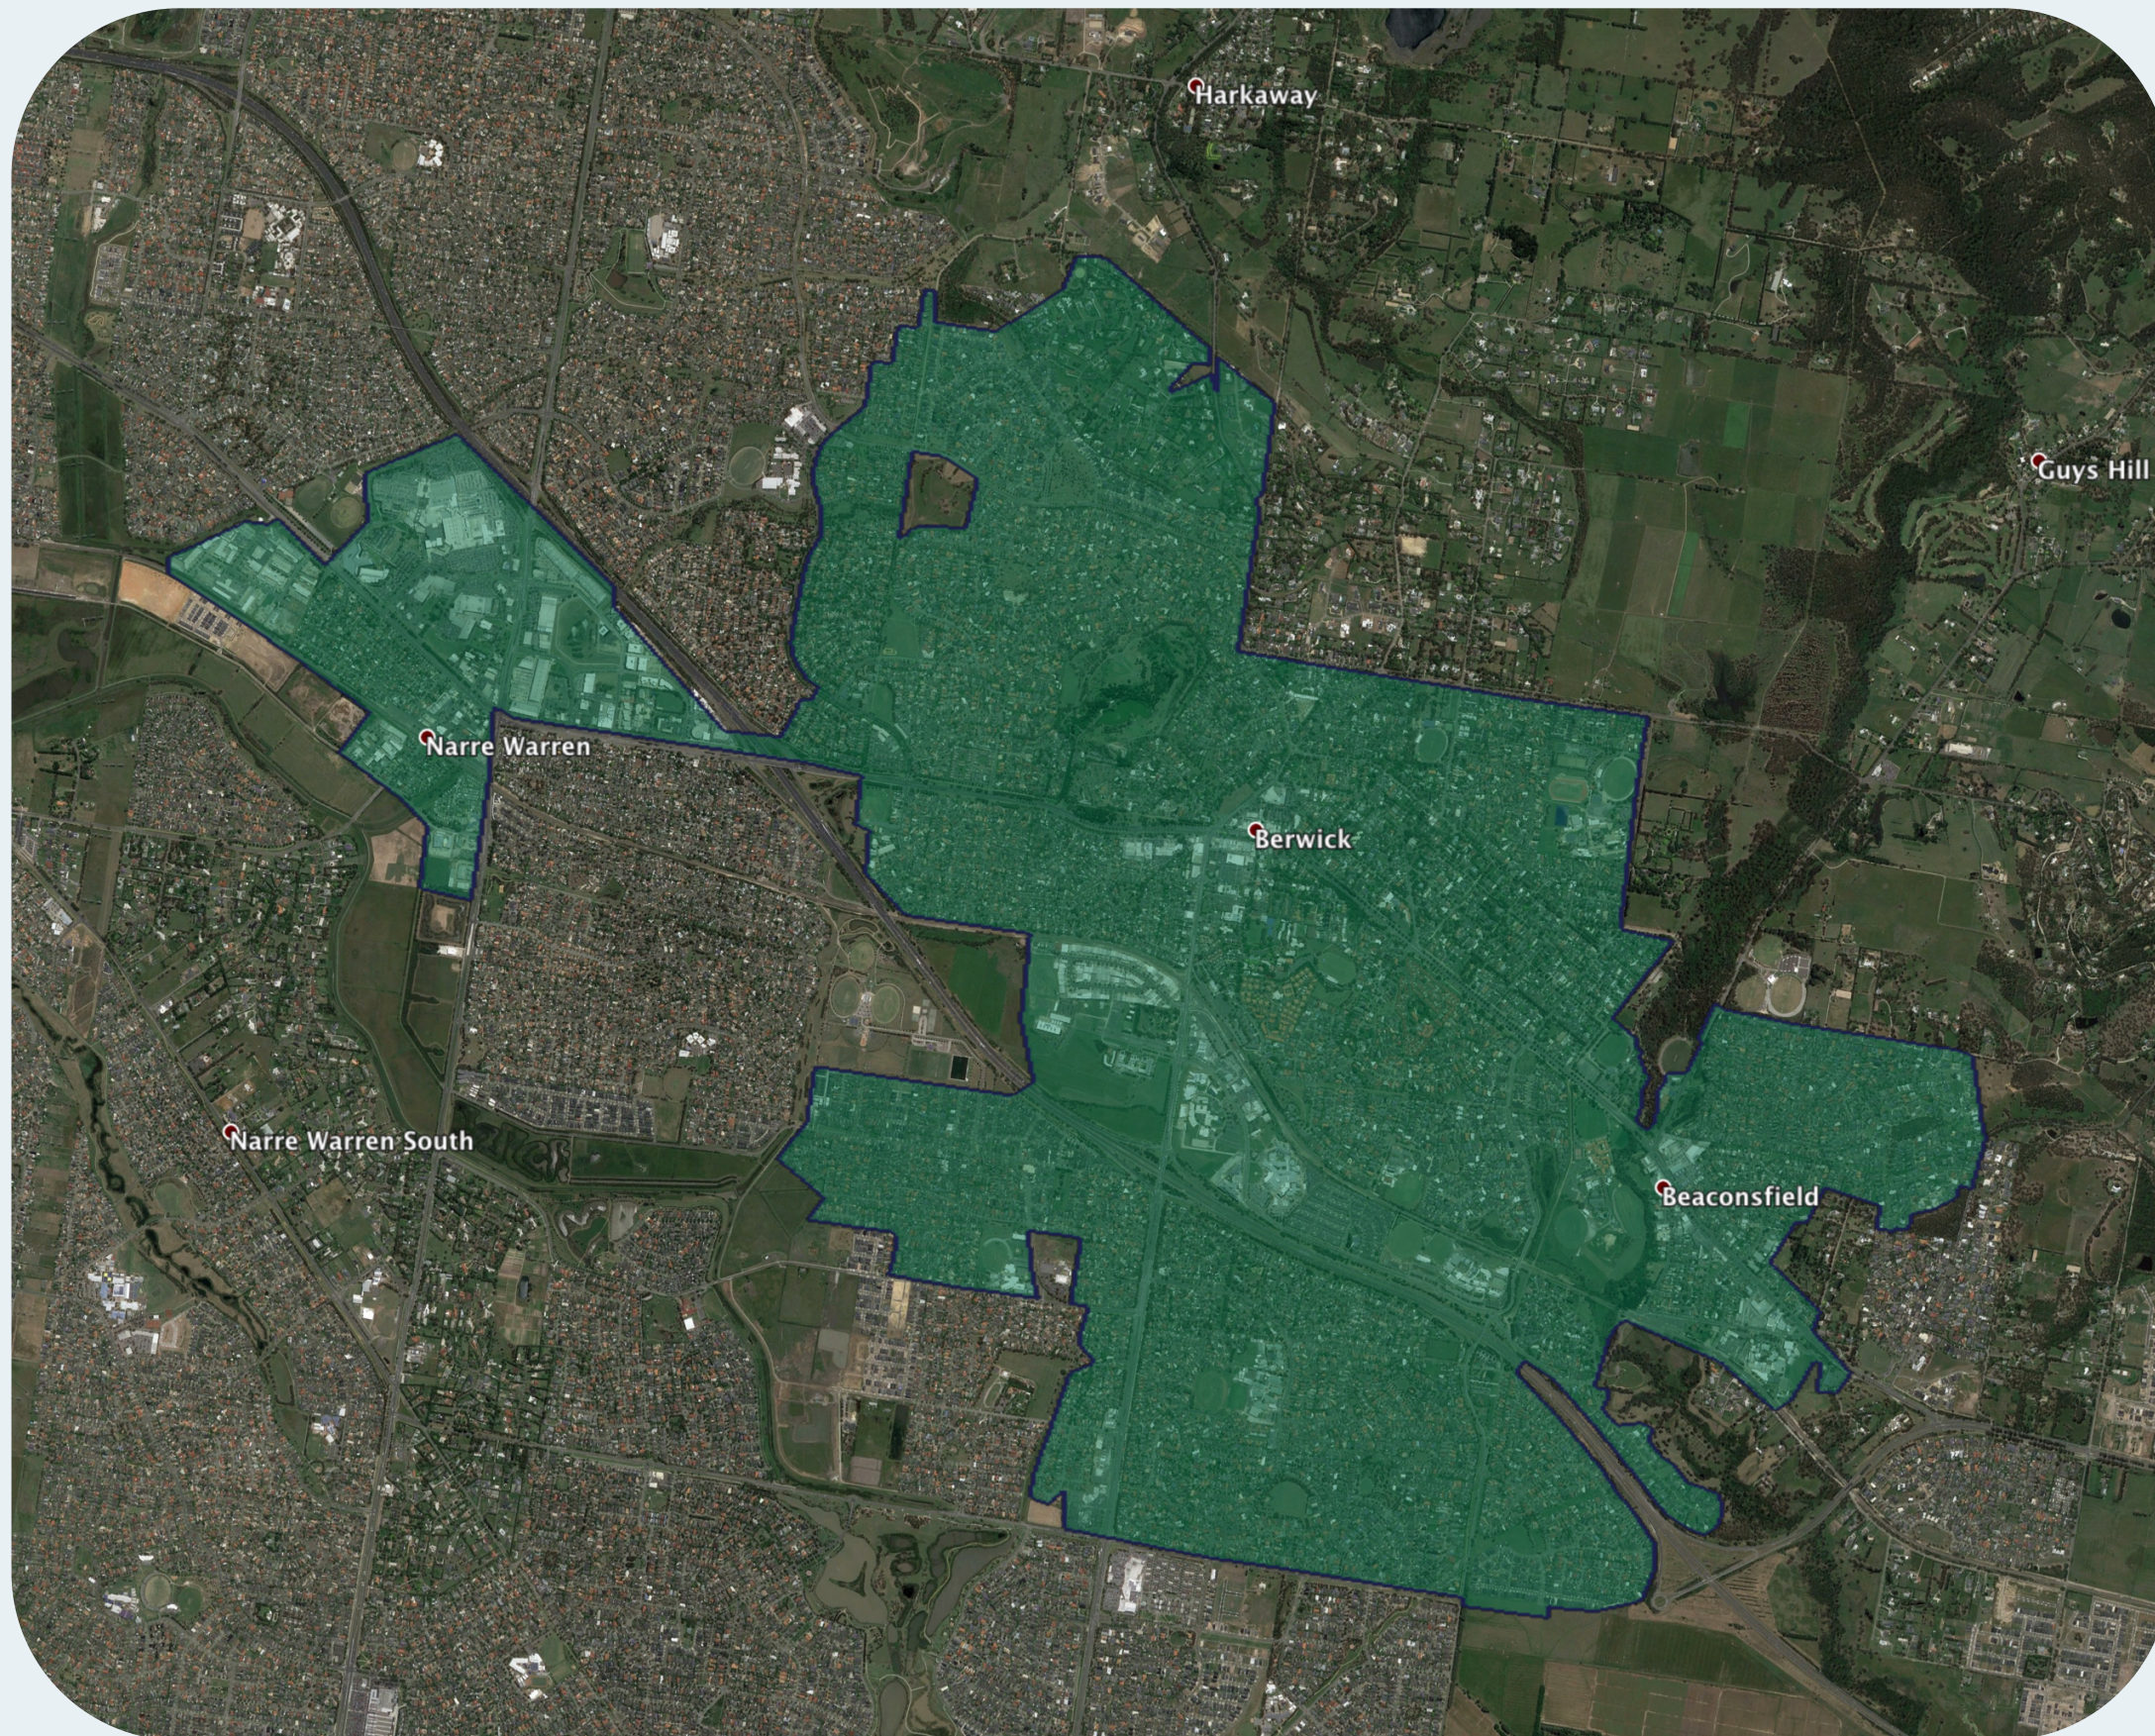

nbn™ Business Fibre Zone indicative map – Berwick South and surrounds

The nbn™ Business Fibre Initiative is available to businesses right across the country.

The area highlighted on this map, is part of an nbn™ Business Fibre Zone that is eligible for business nbn™ Enterprise Ethernet.

To find out more about the Fibre Initiative contact your service provider, or visit: nbn.com.au/businessfibre

Key

-  nbn™ Business Fibre Zone
-  Adjacent/nearby nbn™ Business Fibre Zone (where relevant)