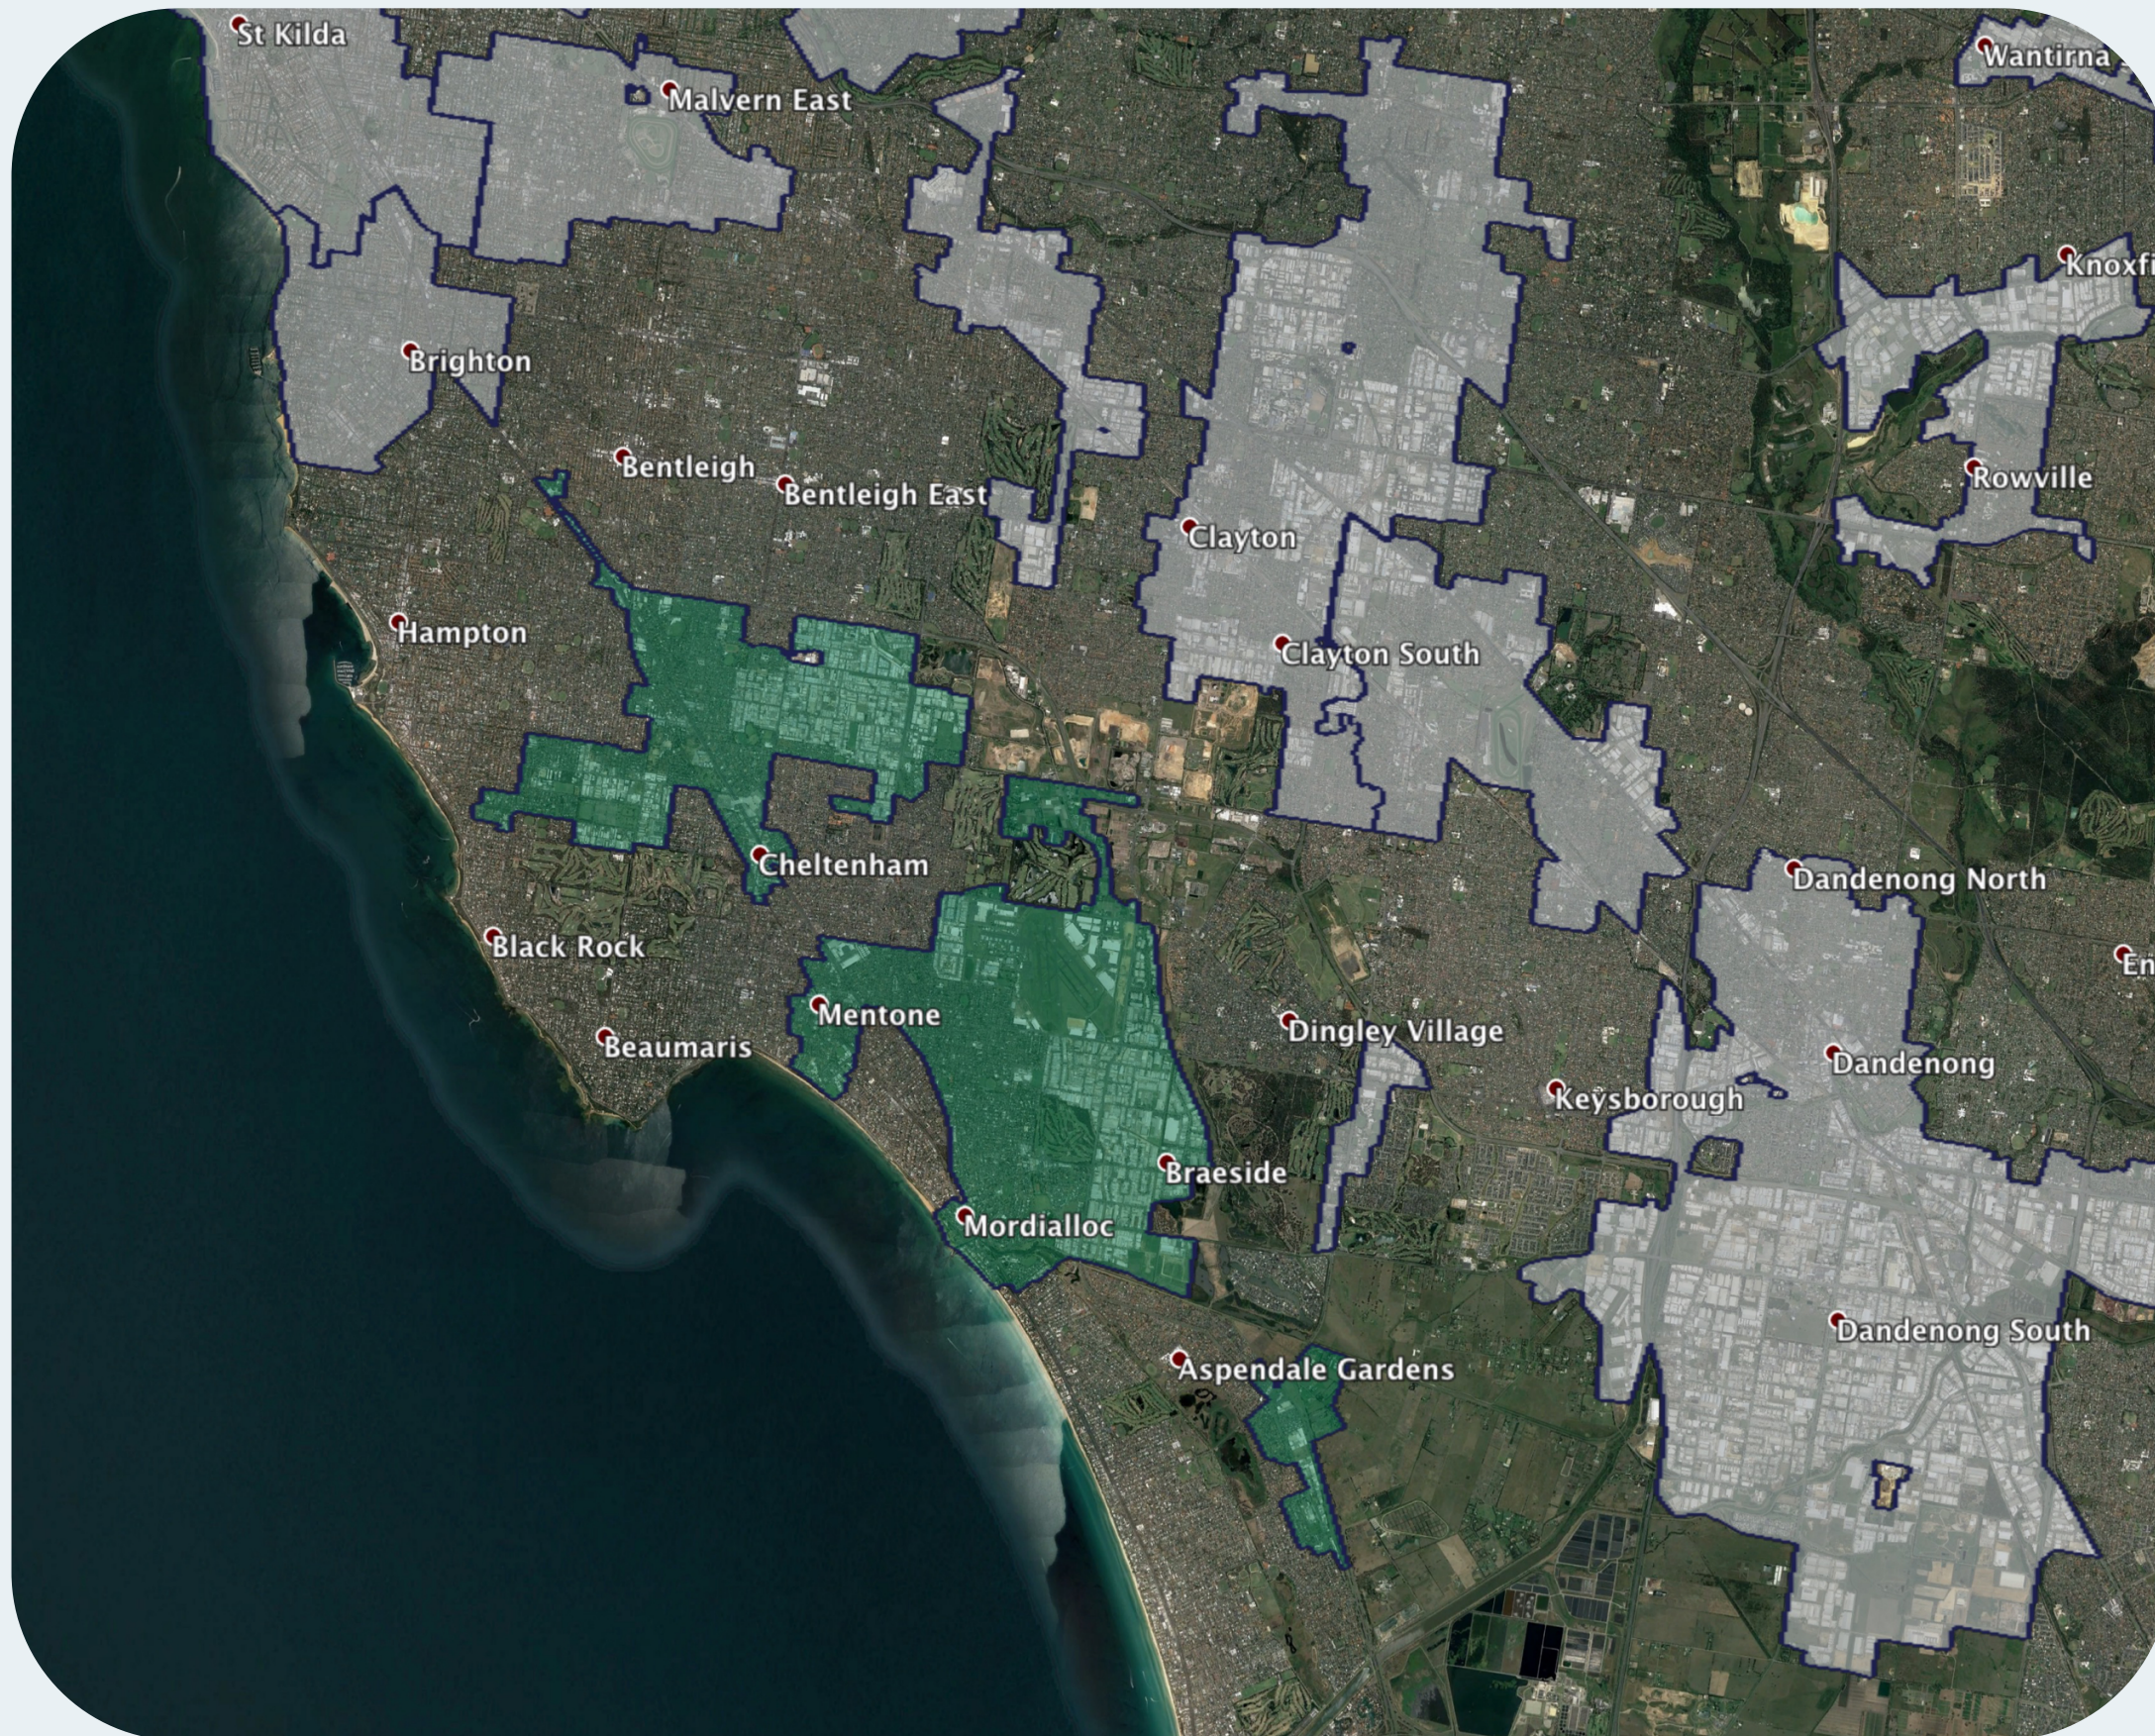

nbn™ Business Fibre Zone indicative map – Moorabbin and surrounds

The nbn™ Business Fibre Initiative is available to businesses right across the country.

The areas highlighted on this map, are part of an nbn™ Business Fibre Zone that is eligible for business nbn™ Enterprise Ethernet.

To find out more about the Fibre Initiative contact your service provider, or visit: nbn.com.au/businessfibre

Key

-  nbn™ Business Fibre Zone
-  Adjacent/nearby nbn™ Business Fibre Zone (where relevant)