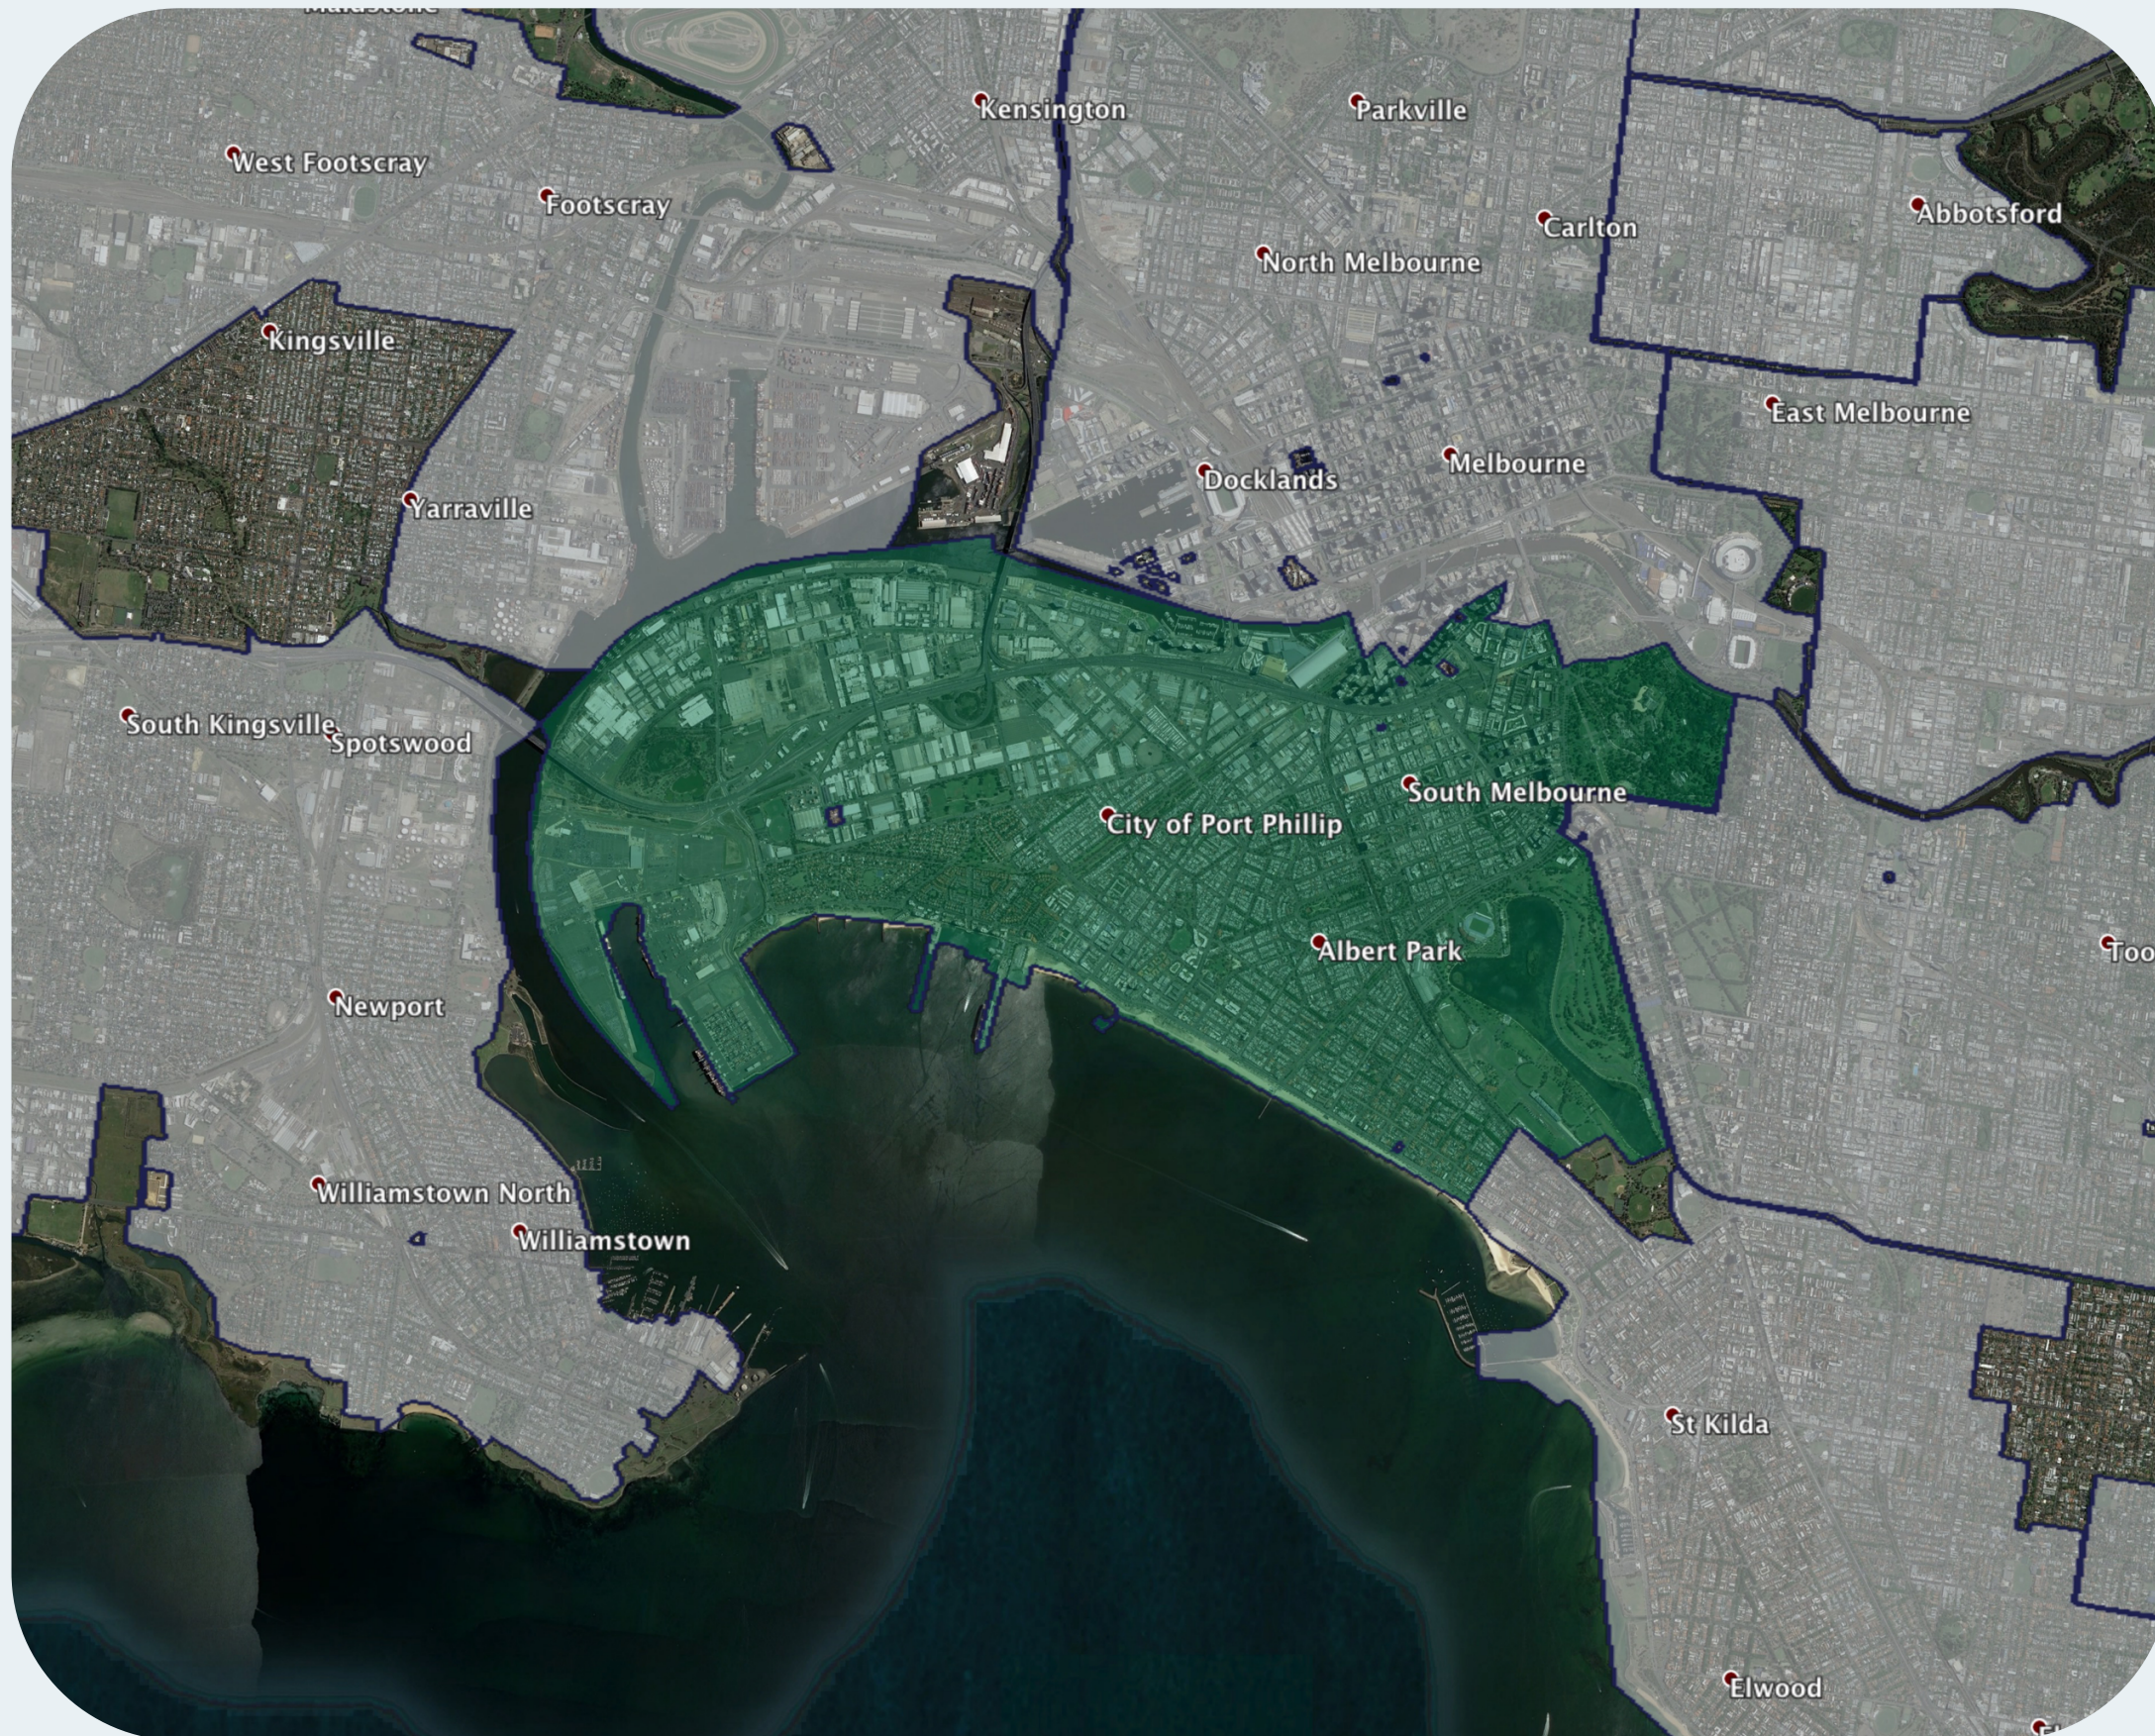

# nbn™ Business Fibre Zone indicative map – South Melbourne and surrounds

The nbn™ Business Fibre Initiative is available to businesses right across the country.

The areas highlighted on this map, are part of an nbn™ Business Fibre Zone that is eligible for business nbn™ Enterprise Ethernet.

## Key

-  nbn™ Business Fibre Zone
-  Adjacent/nearby nbn™ Business Fibre Zone (where relevant)