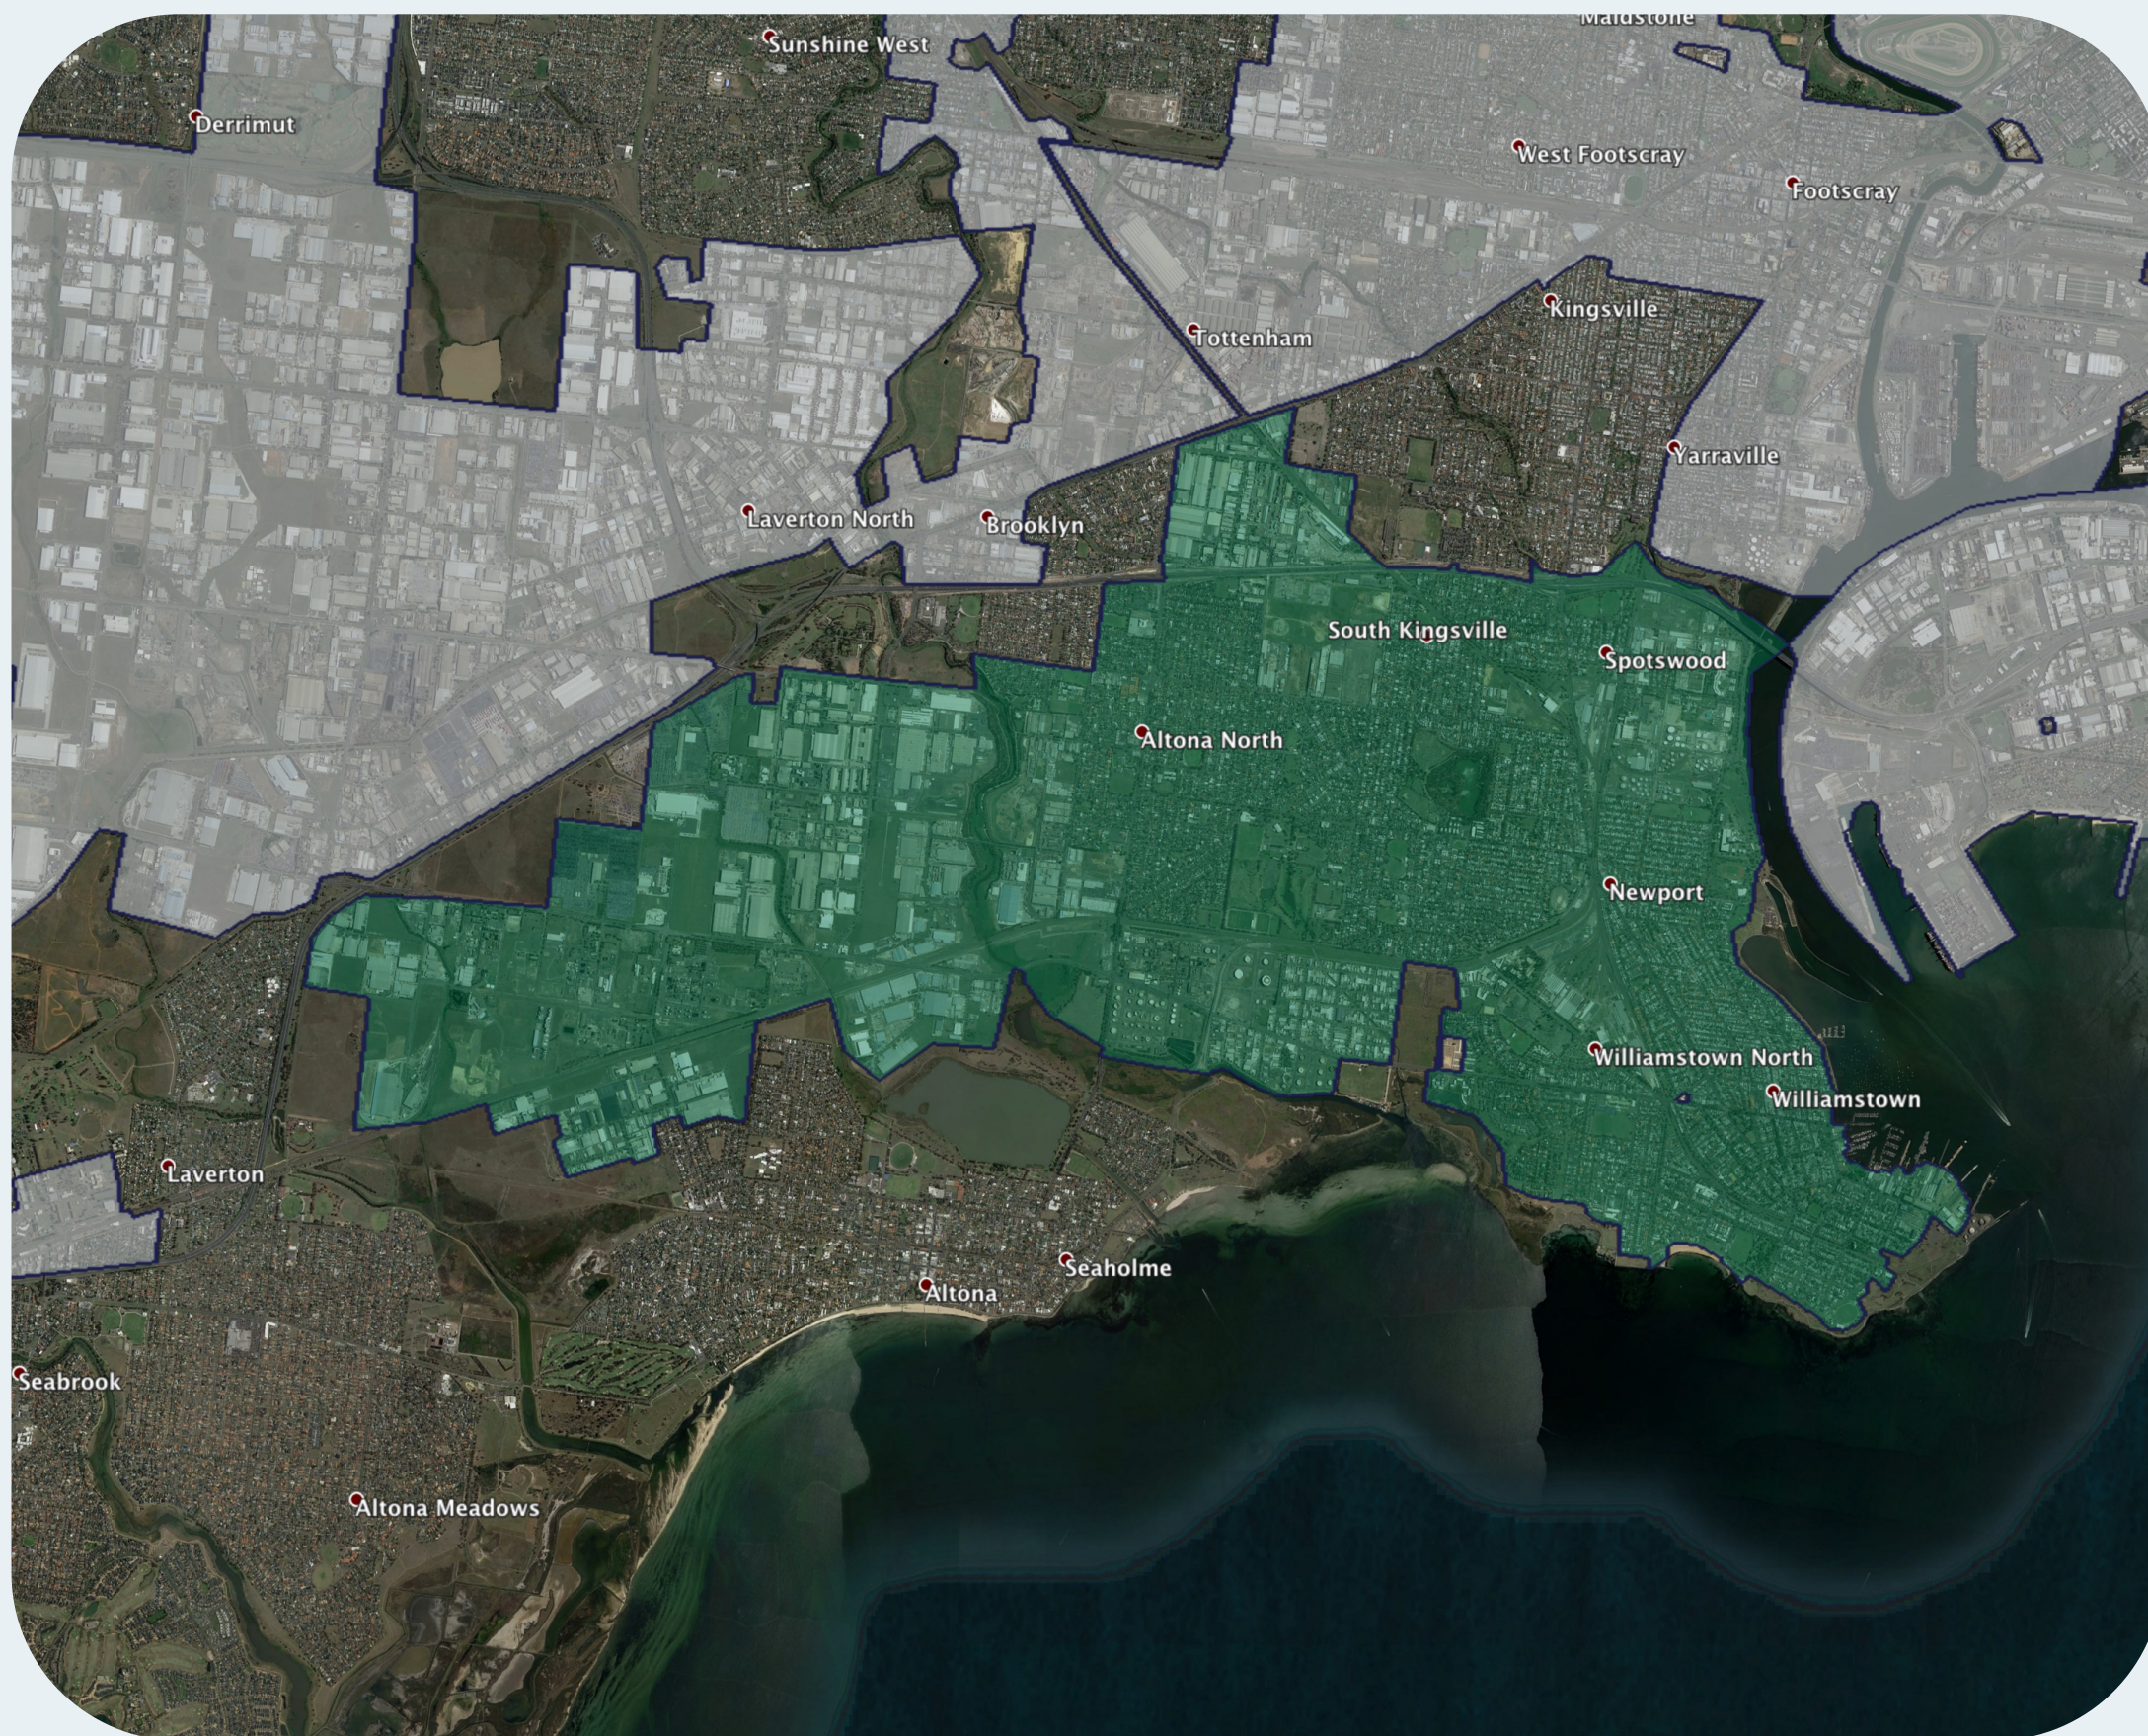

nbn™ Business Fibre Zone indicative map – Williamstown and surrounds

The nbn™ Business Fibre Initiative is available to businesses right across the country.

The areas highlighted on this map, are part of an nbn™ Business Fibre Zone that is eligible for business nbn™ Enterprise Ethernet.

To find out more about the Fibre Initiative contact your service provider, or visit: nbn.com.au/businessfibre

Key

-  nbn™ Business Fibre Zone
-  Adjacent/nearby nbn™ Business Fibre Zone (where relevant)