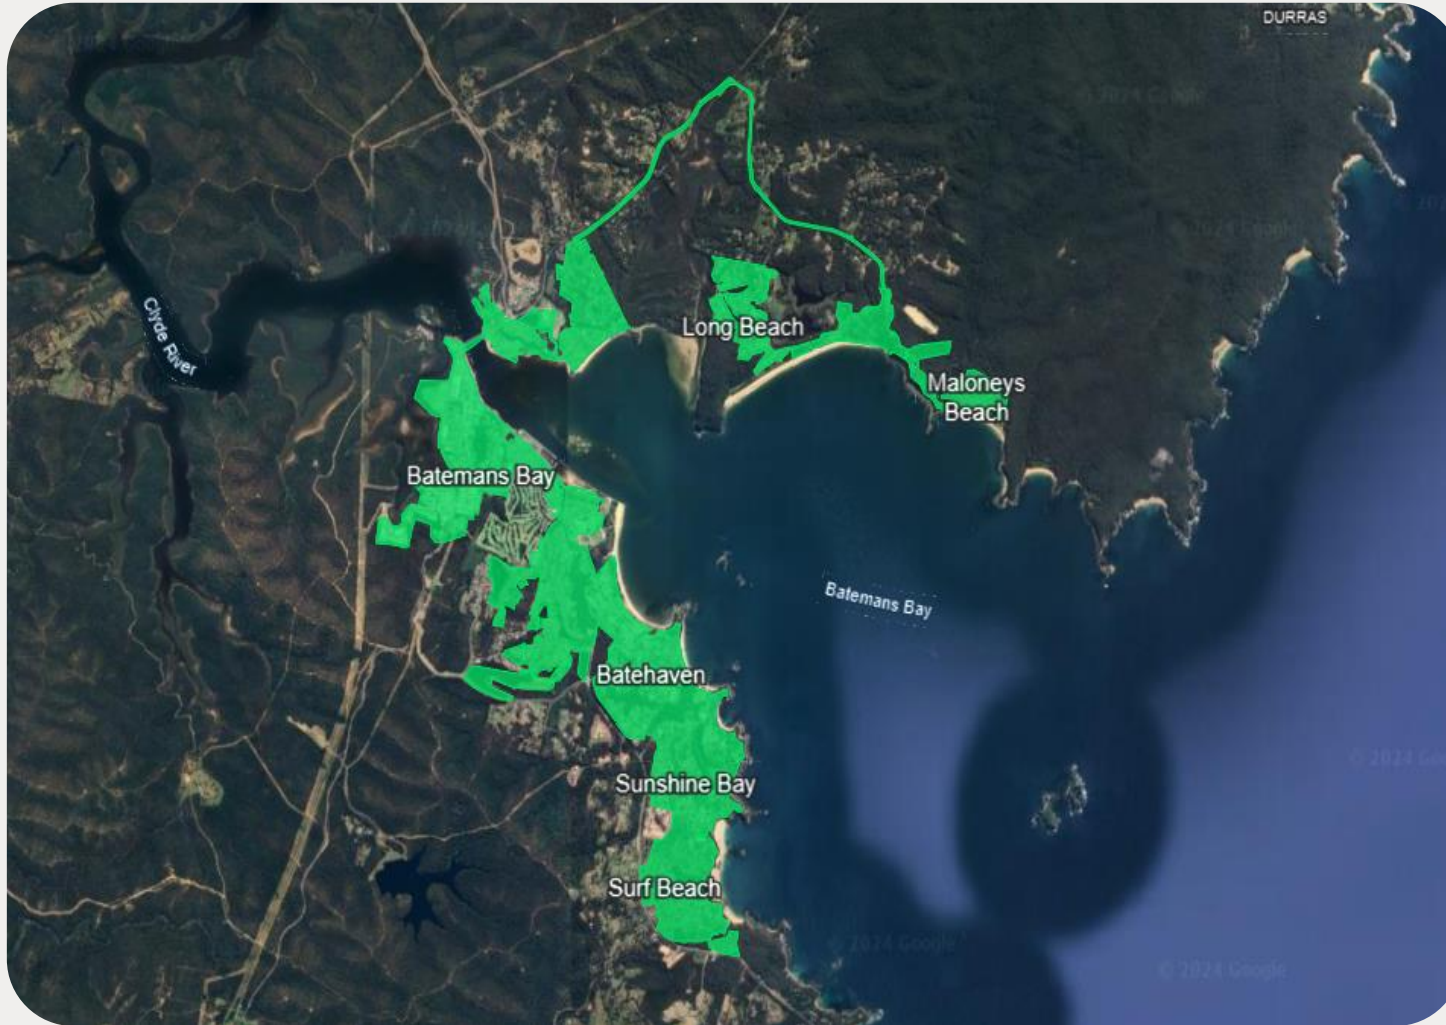

BATEMANS BAY AND SURROUNDS

The nbn Business Fibre Initiative is available to businesses right across the country.

The areas highlighted on this map, are part of an nbn Business Fibre Zone that is eligible for business nbn Enterprise Ethernet.

Adjacent or nearby BFZ's may include:

- N/A

To find out more about the Fibre Initiative contact your service provider, or visit: nbnc.com.au/businessfibre

Key

-  nbn Business Fibre Zone