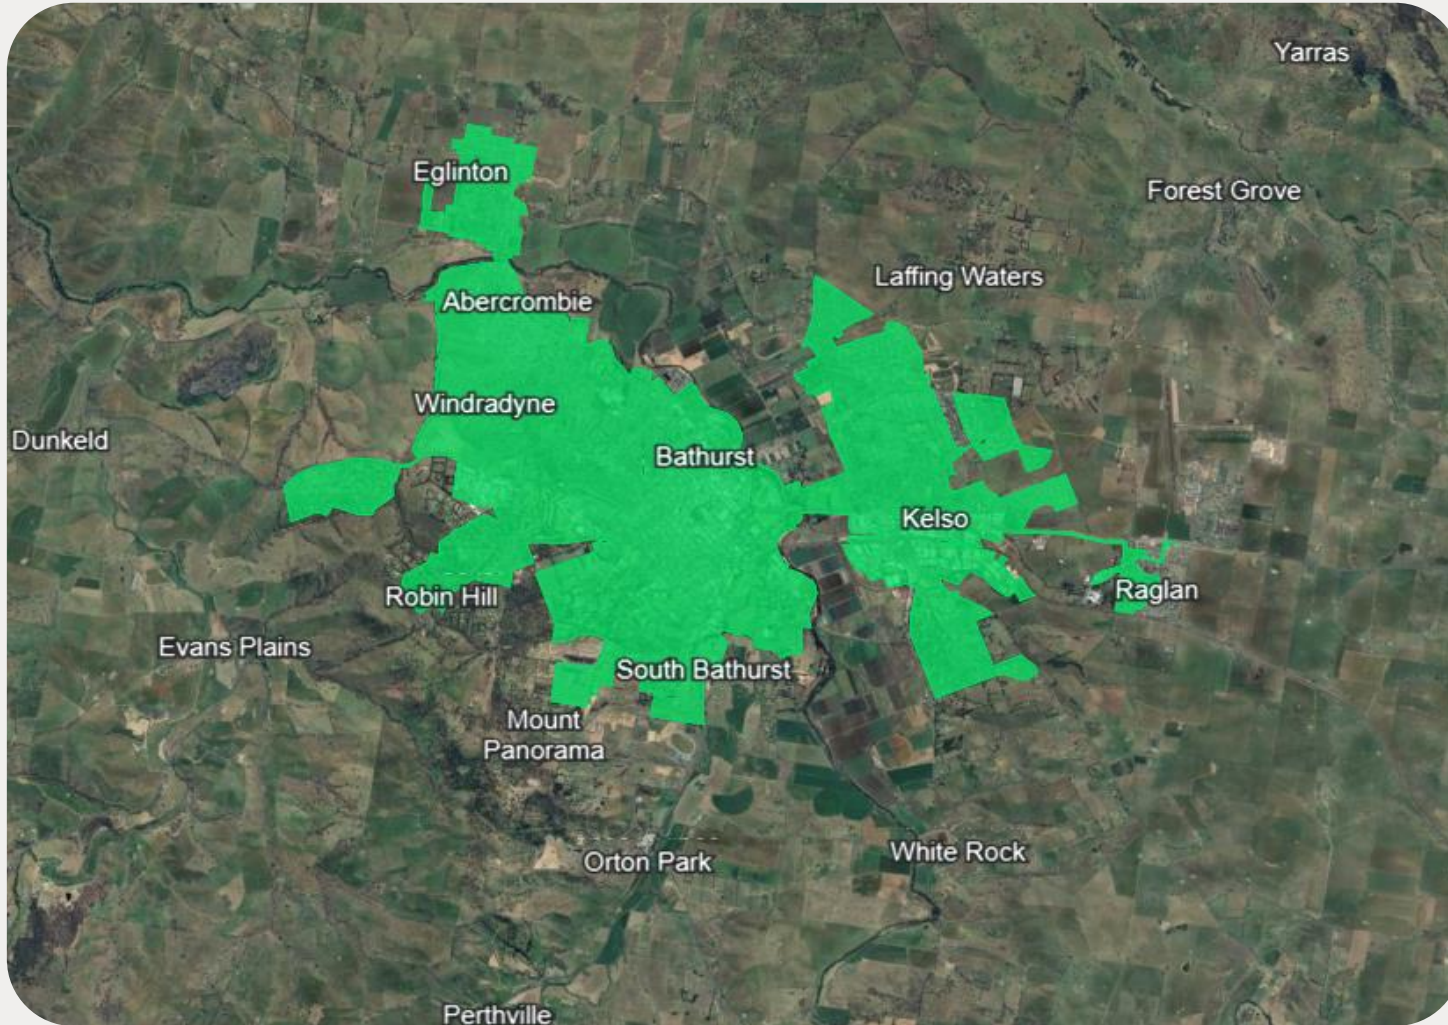

BATHURST AND SURROUNDS

The nbn Business Fibre Initiative is available to businesses right across the country.

The areas highlighted on this map, are part of an nbn Business Fibre Zone that is eligible for business nbn Enterprise Ethernet.

Adjacent or nearby BFZ's may include:

- Bathurst - Airport

To find out more about the Fibre Initiative contact your service provider, or visit: nbnco.com.au/businessfibre

Key

-  nbn Business Fibre Zone