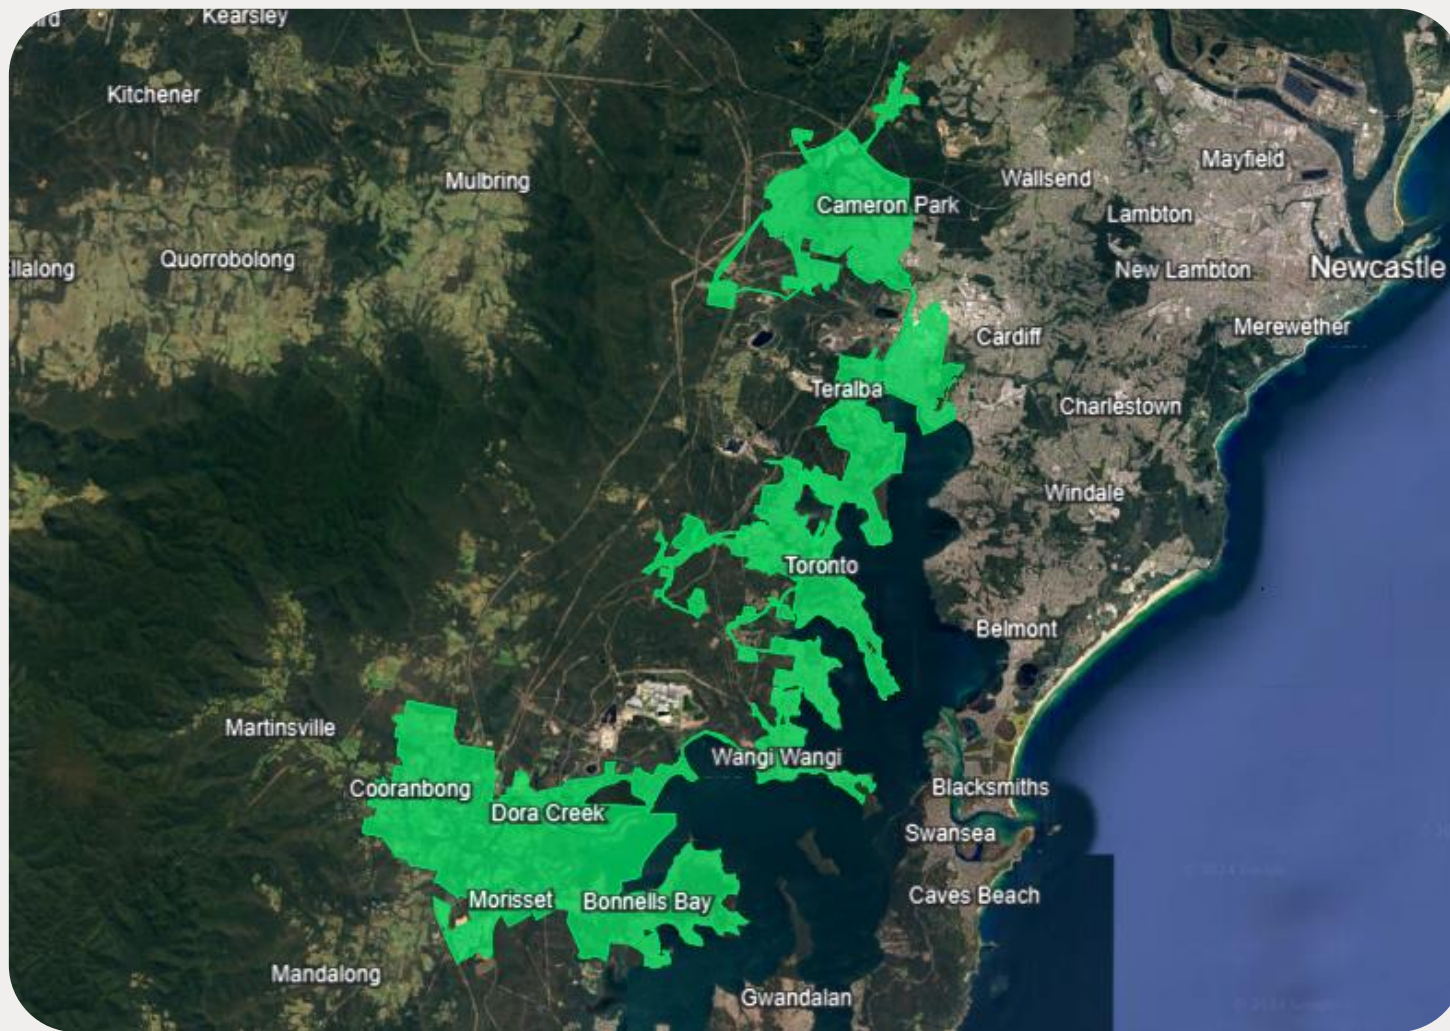

LAKE MACQUARIE WEST AND SURROUNDS

The nbn Business Fibre Initiative is available to businesses right across the country.

The areas highlighted on this map, are part of an nbn Business Fibre Zone that is eligible for business nbn Enterprise Ethernet.

Adjacent or nearby BFZ's may include:

- Newcastle
- Charlestown
- Belmont - Gwandalan

To find out more about the Fibre Initiative contact your service provider, or visit: nbnco.com.au/businessfibre

Key

- nbn Business Fibre Zone