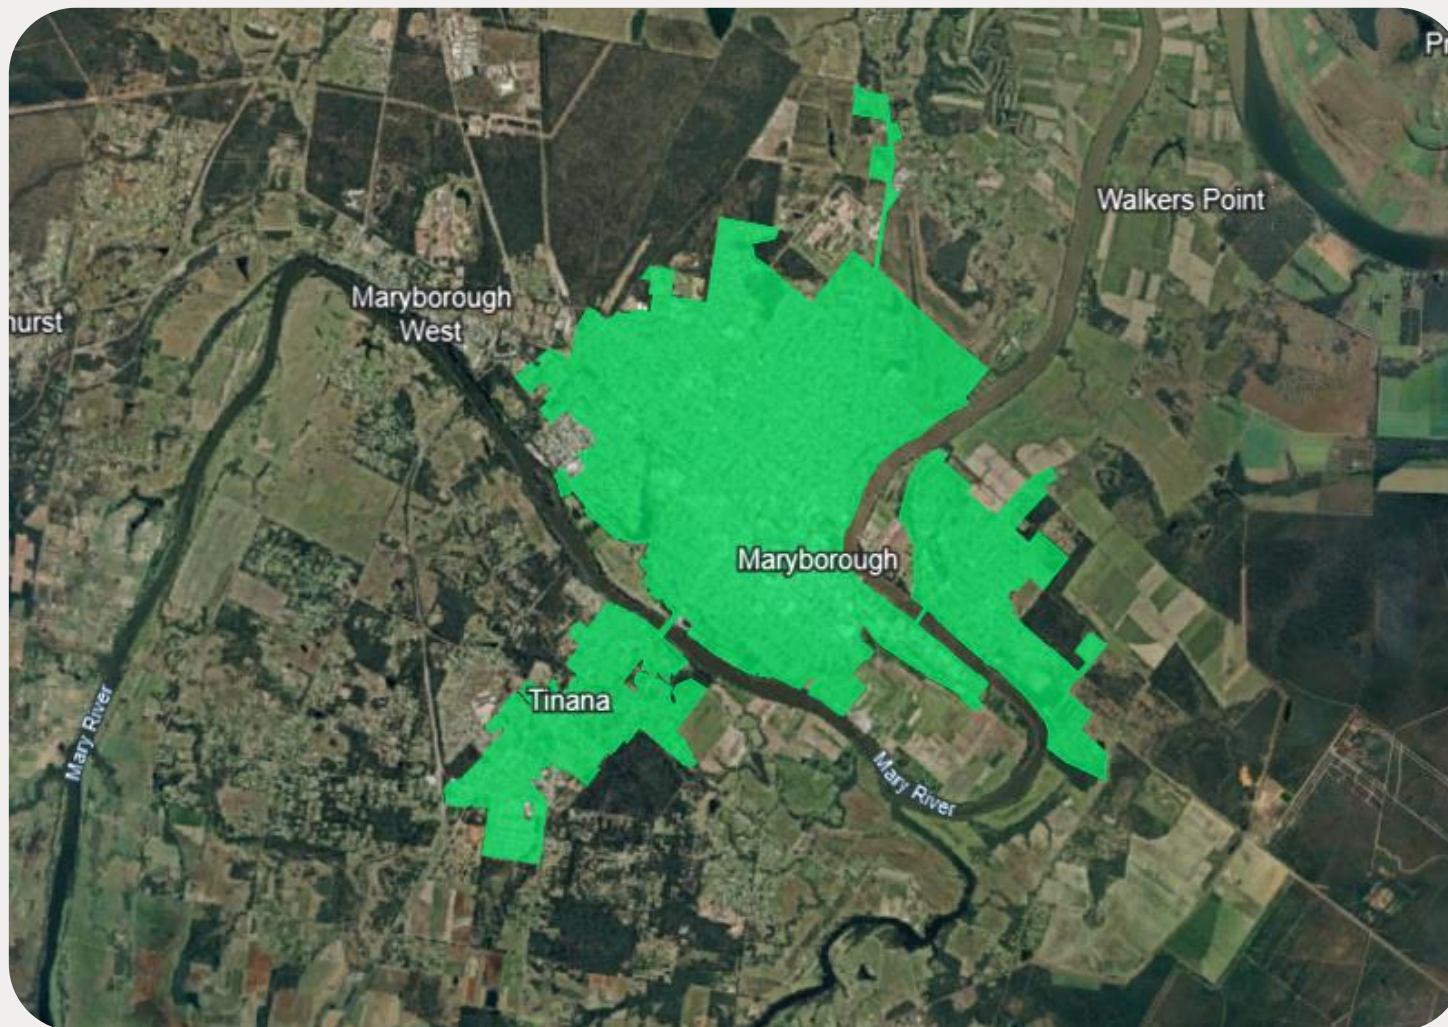

MARYBOROUGH AND SURROUNDS

The nbn Business Fibre Initiative is available to businesses right across the country.

The areas highlighted on this map, are part of an nbn Business Fibre Zone that is eligible for business nbn Enterprise Ethernet.

Adjacent or nearby BFZ's may include:

- N/A

To find out more about the Fibre Initiative contact your service provider, or visit: nbnc.com.au/businessfibre

Key

-  nbn Business Fibre Zone