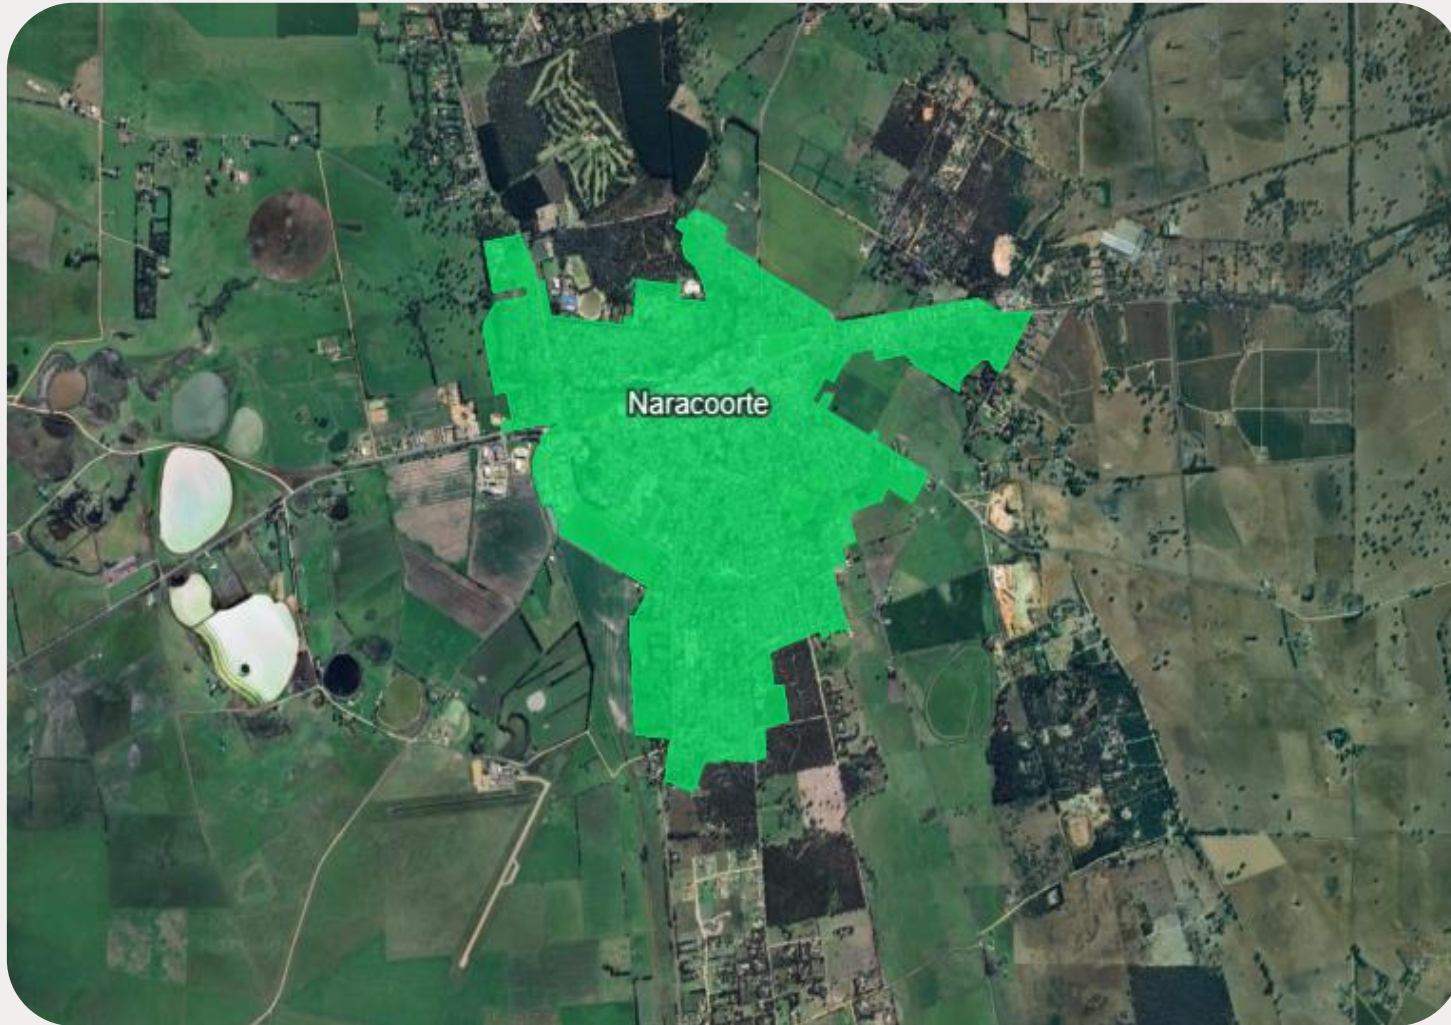

# NARACOORTE AND SURROUNDS

The nbn Business Fibre Initiative is available to businesses right across the country.

The areas highlighted on this map, are part of an nbn Business Fibre Zone that is eligible for business nbn Enterprise Ethernet.

Adjacent or nearby BFZ's may include:

- N/A

To find out more about the Fibre Initiative contact your service provider, or visit: [nbnc.com.au/businessfibre](https://nbnc.com.au/businessfibre)