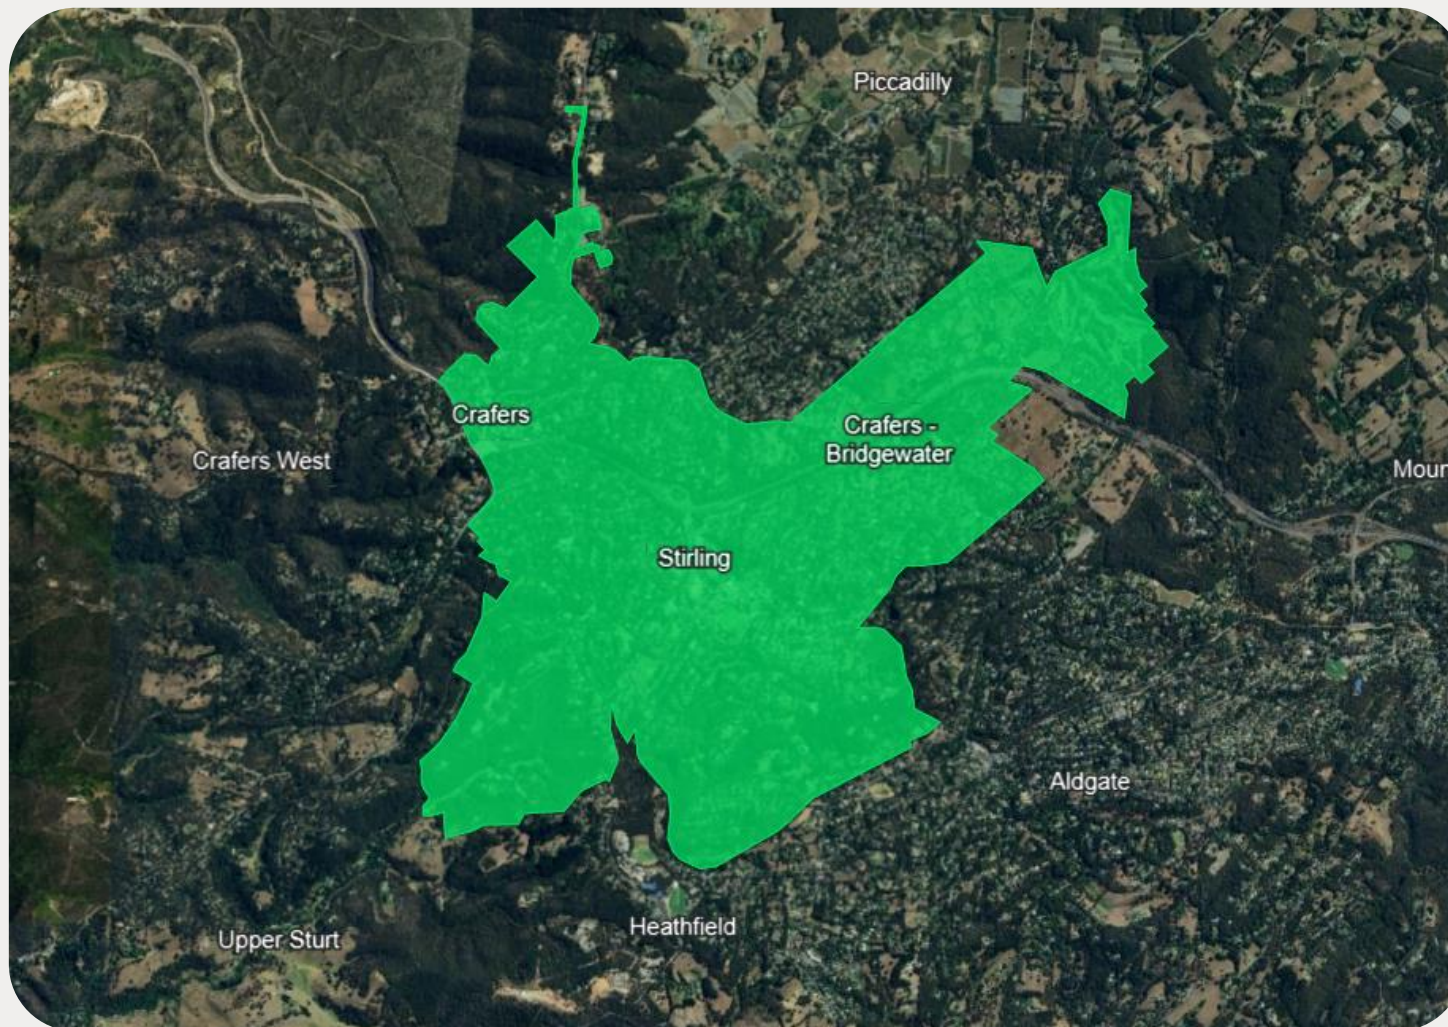

STIRLING / CRAFERS AND SURROUNDS

The nbn Business Fibre Initiative is available to businesses right across the country.

The areas highlighted on this map, are part of an nbn Business Fibre Zone that is eligible for business nbn Enterprise Ethernet.

Adjacent or nearby BFZ's may include:

- N/A

To find out more about the Fibre Initiative contact your service provider, or visit: nbnco.com.au/businessfibre

Key

-  nbn Business Fibre Zone