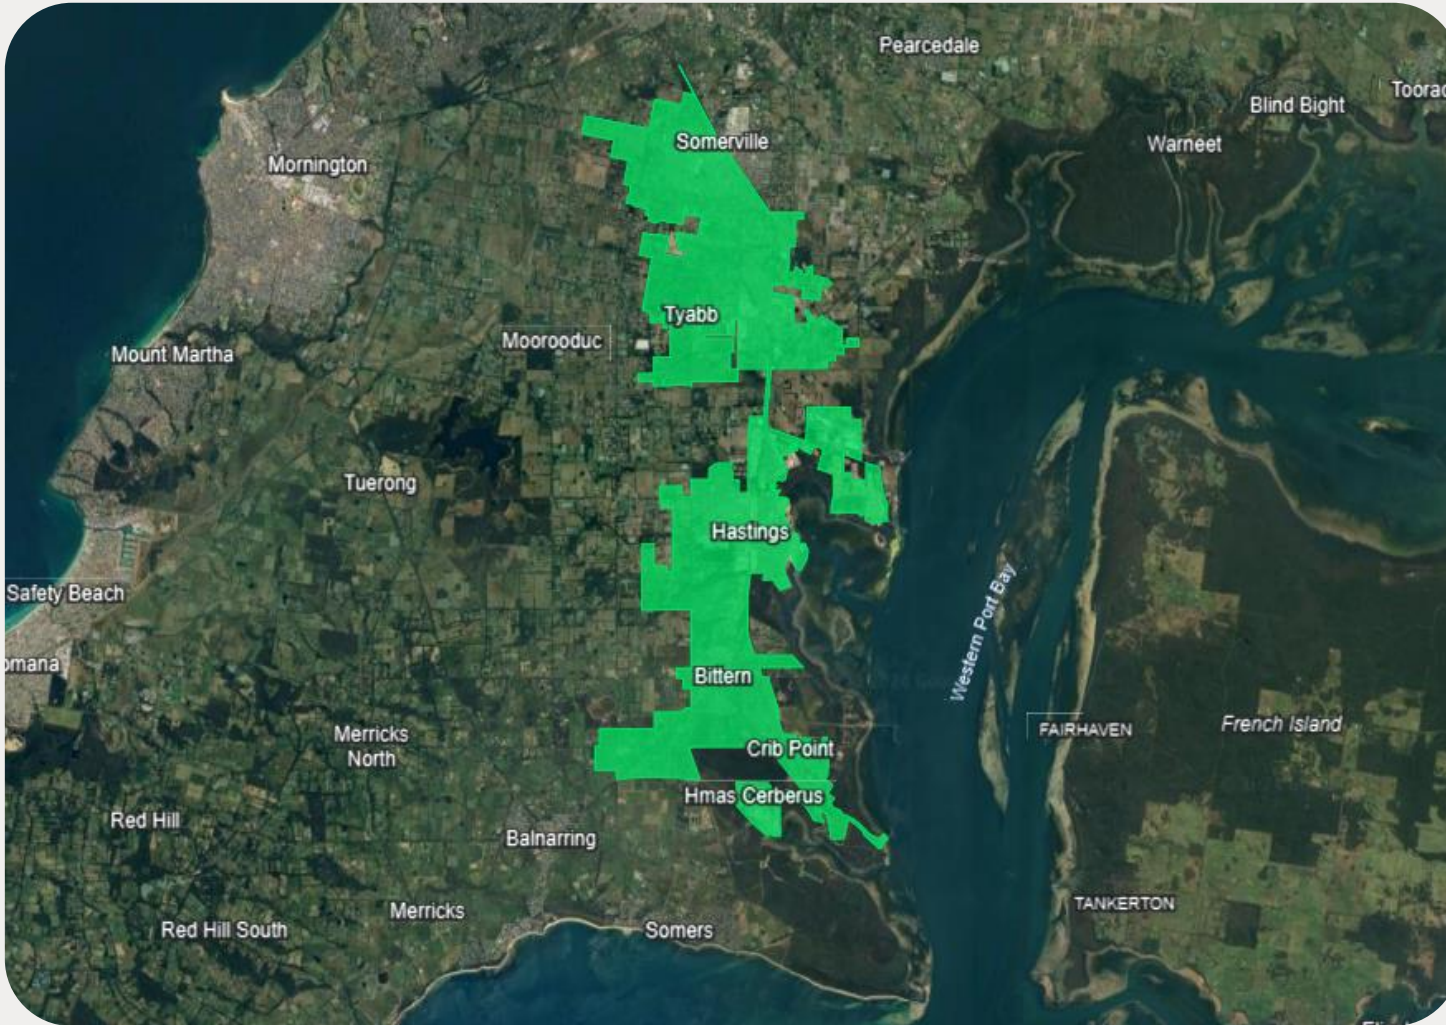

# HASTINGS / TYABB AND SURROUNDS

The nbn Business Fibre Initiative is available to businesses right across the country.

The areas highlighted on this map, are part of an nbn Business Fibre Zone that is eligible for business nbn Enterprise Ethernet.

Adjacent or nearby BFZ's may include:

- Mornington

To find out more about the Fibre Initiative contact your service provider, or visit: [nbnc.com.au/businessfibre](http://nbnc.com.au/businessfibre)

**Key**