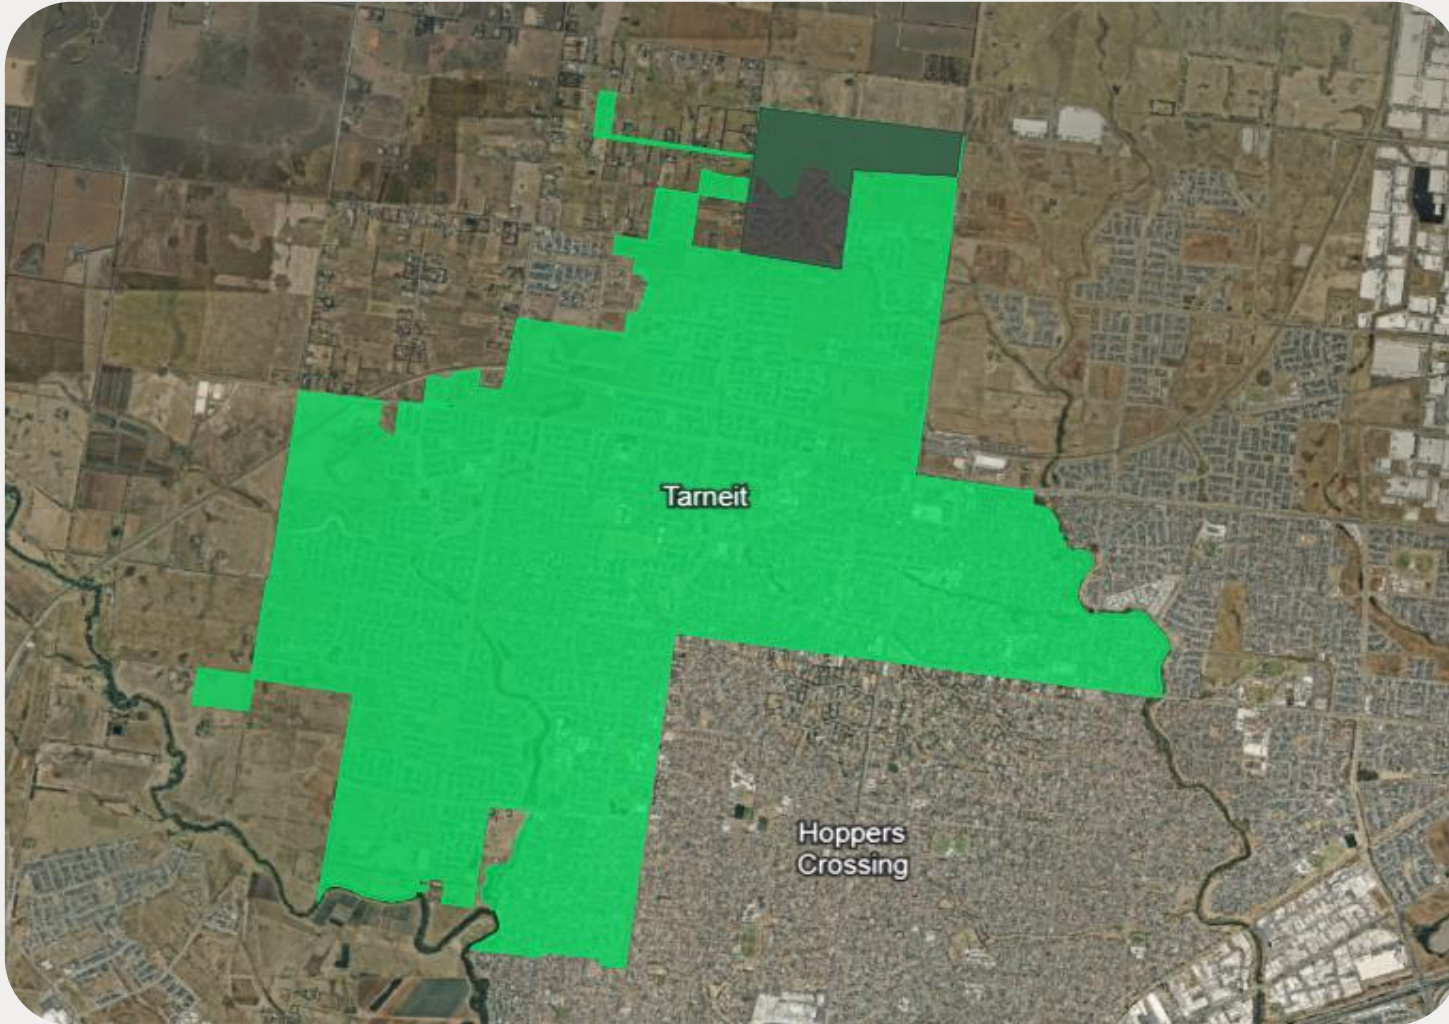

TARNEIT AND SURROUNDS

The nbn Business Fibre Initiative is available to businesses right across the country.

The areas highlighted on this map, are part of an nbn Business Fibre Zone that is eligible for business nbn Enterprise Ethernet.

Adjacent or nearby BFZs may include:

- Werribee

To find out more about the Fibre Initiative contact your service provider, or visit: nbnco.com.au/businessfibre

Key

-  nbn Business Fibre Zone