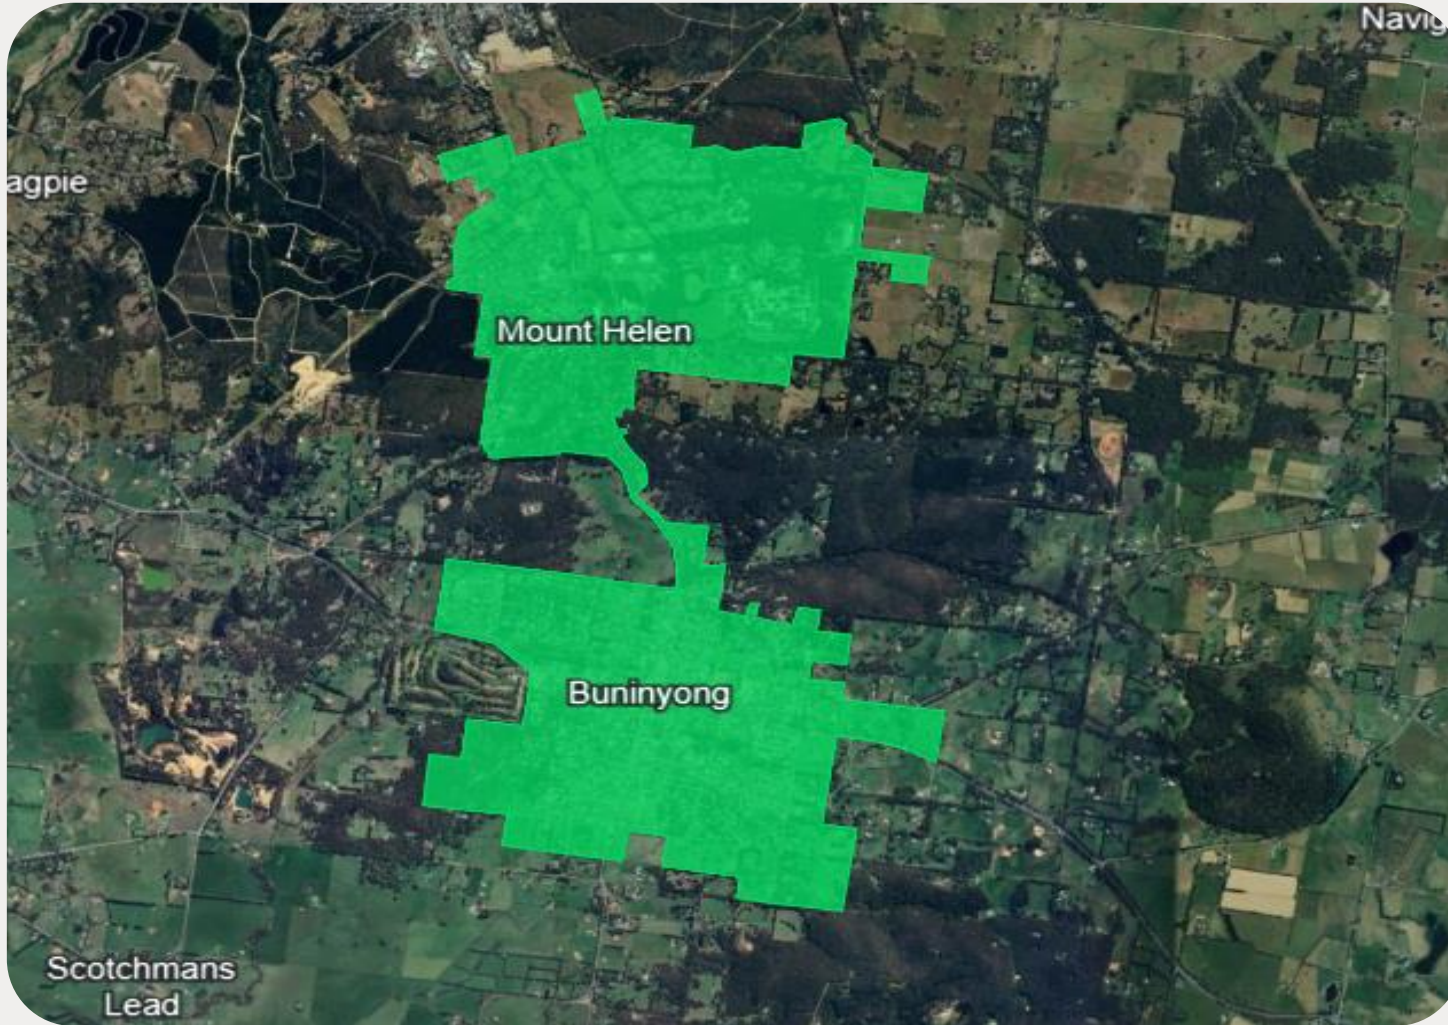

# BUNINYONG AND SURROUNDS

The nbn Business Fibre Initiative is available to businesses right across the country.

The areas highlighted on this map, are part of an nbn Business Fibre Zone that is eligible for business nbn Enterprise Ethernet.

Adjacent or nearby BFZ's may include:

- N/A

To find out more about the Fibre Initiative contact your service provider, or visit: [nbnco.com.au/businessfibre](https://nbnco.com.au/businessfibre)

### Key

-  nbn Business Fibre Zone