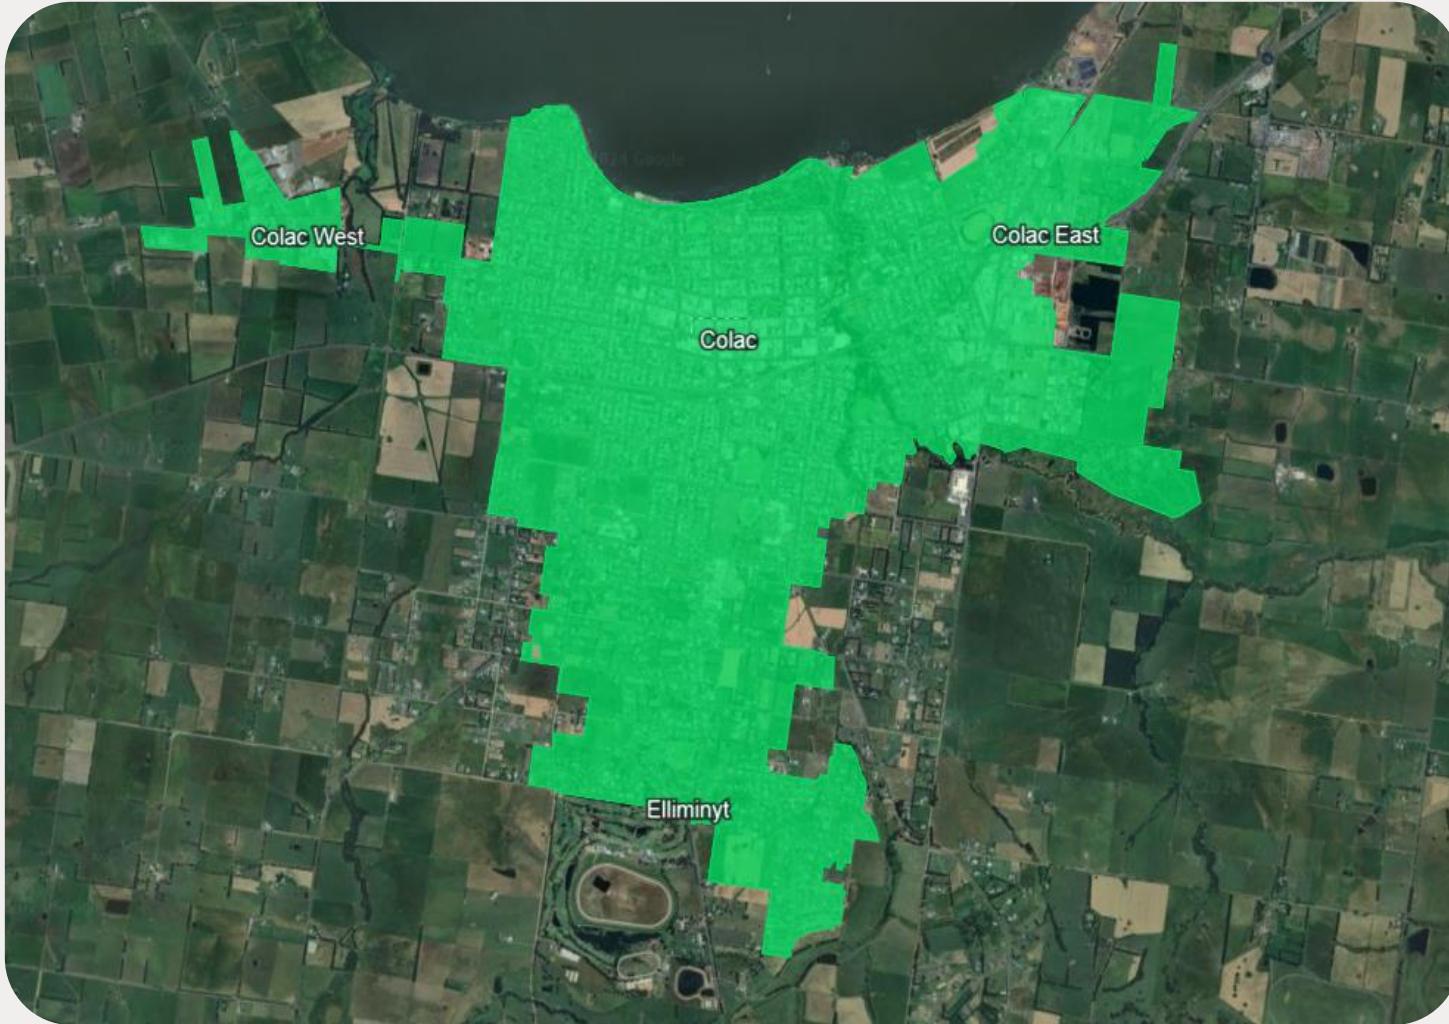

COLAC AND SURROUNDS

The nbn Business Fibre Initiative is available to businesses right across the country.

The areas highlighted on this map, are part of an nbn Business Fibre Zone that is eligible for business nbn Enterprise Ethernet.

Adjacent or nearby BFZ's may include:

- N/A

To find out more about the Fibre Initiative contact your service provider, or visit: nbnco.com.au/businessfibre

Key

-  nbn Business Fibre Zone