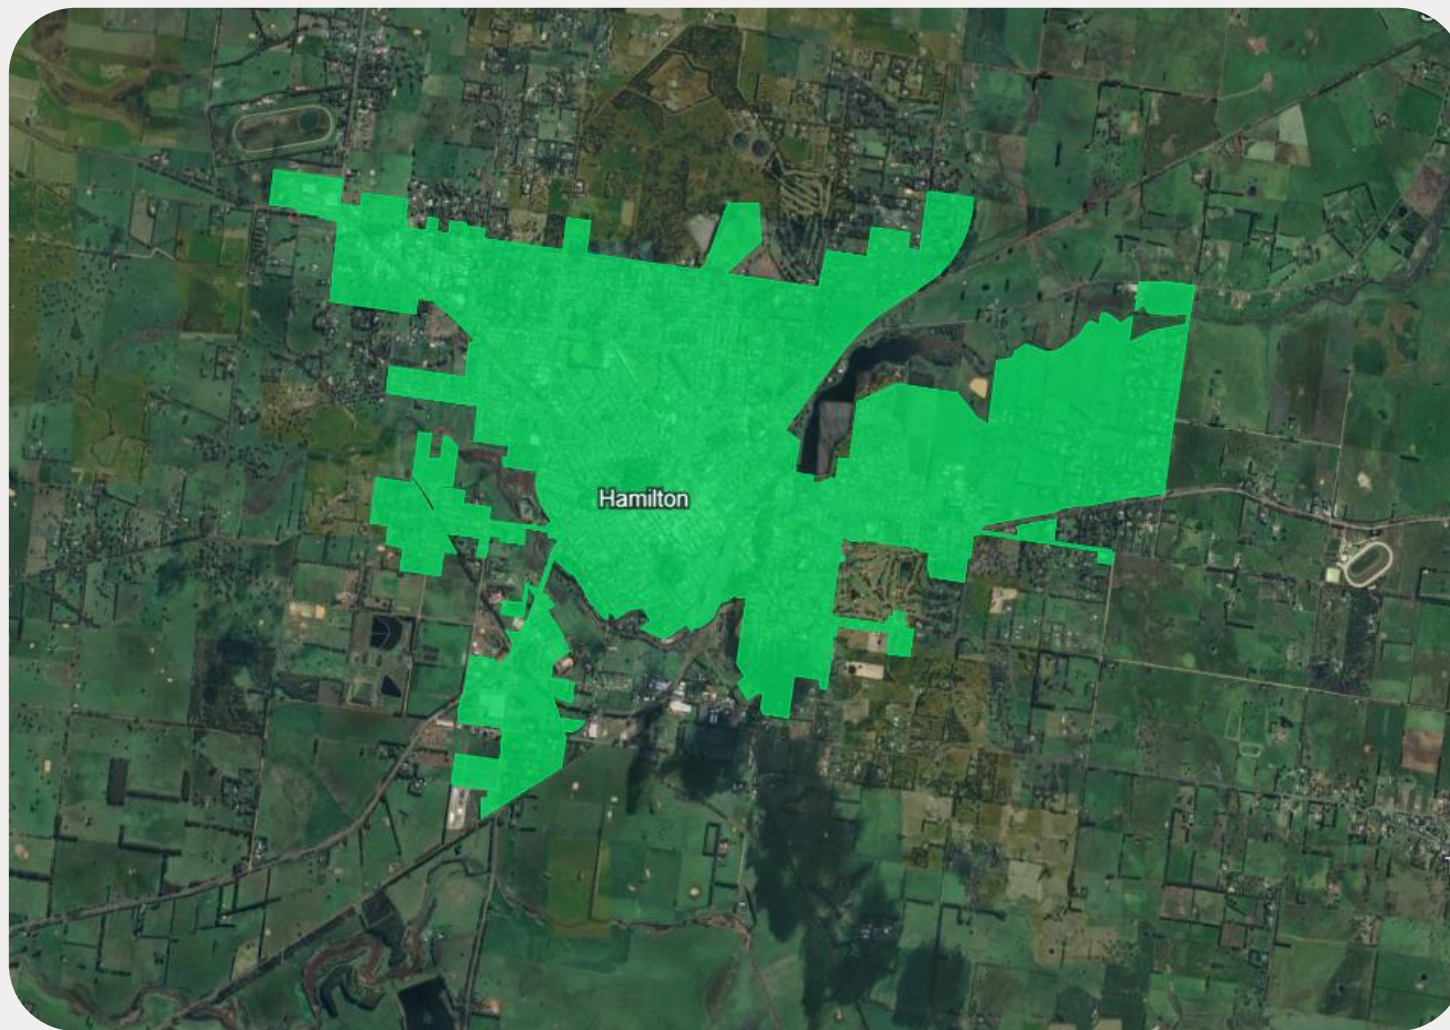

HAMILTON AND SURROUNDS

The nbn Business Fibre Initiative is available to businesses right across the country.

The areas highlighted on this map, are part of an nbn Business Fibre Zone that is eligible for business nbn Enterprise Ethernet.

Adjacent or nearby BFZ's may include:

- N/A

To find out more about the Fibre Initiative contact your service provider, or visit: nbnco.com.au/businessfibre

Key

-  nbn Business Fibre Zone