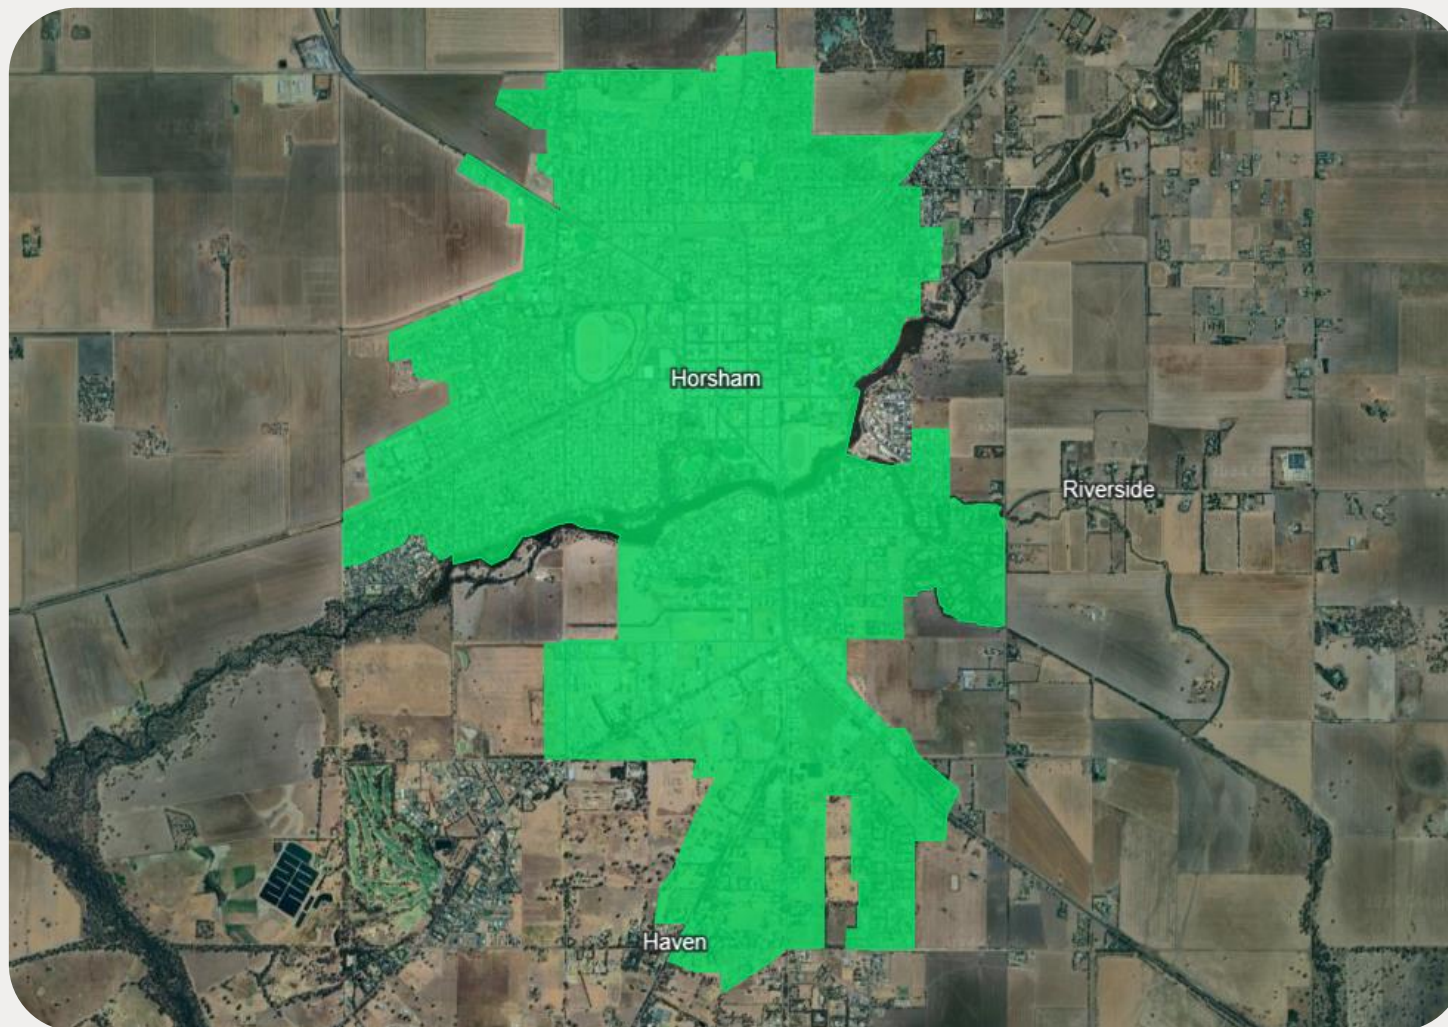

# HORSHAM AND SURROUNDS

The nbn Business Fibre Initiative is available to businesses right across the country.

The areas highlighted on this map, are part of an nbn Business Fibre Zone that is eligible for business nbn Enterprise Ethernet.

Adjacent or nearby BFZ's may include:

- N/A

To find out more about the Fibre Initiative contact your service provider, or visit: [nbnco.com.au/businessfibre](https://nbnco.com.au/businessfibre)