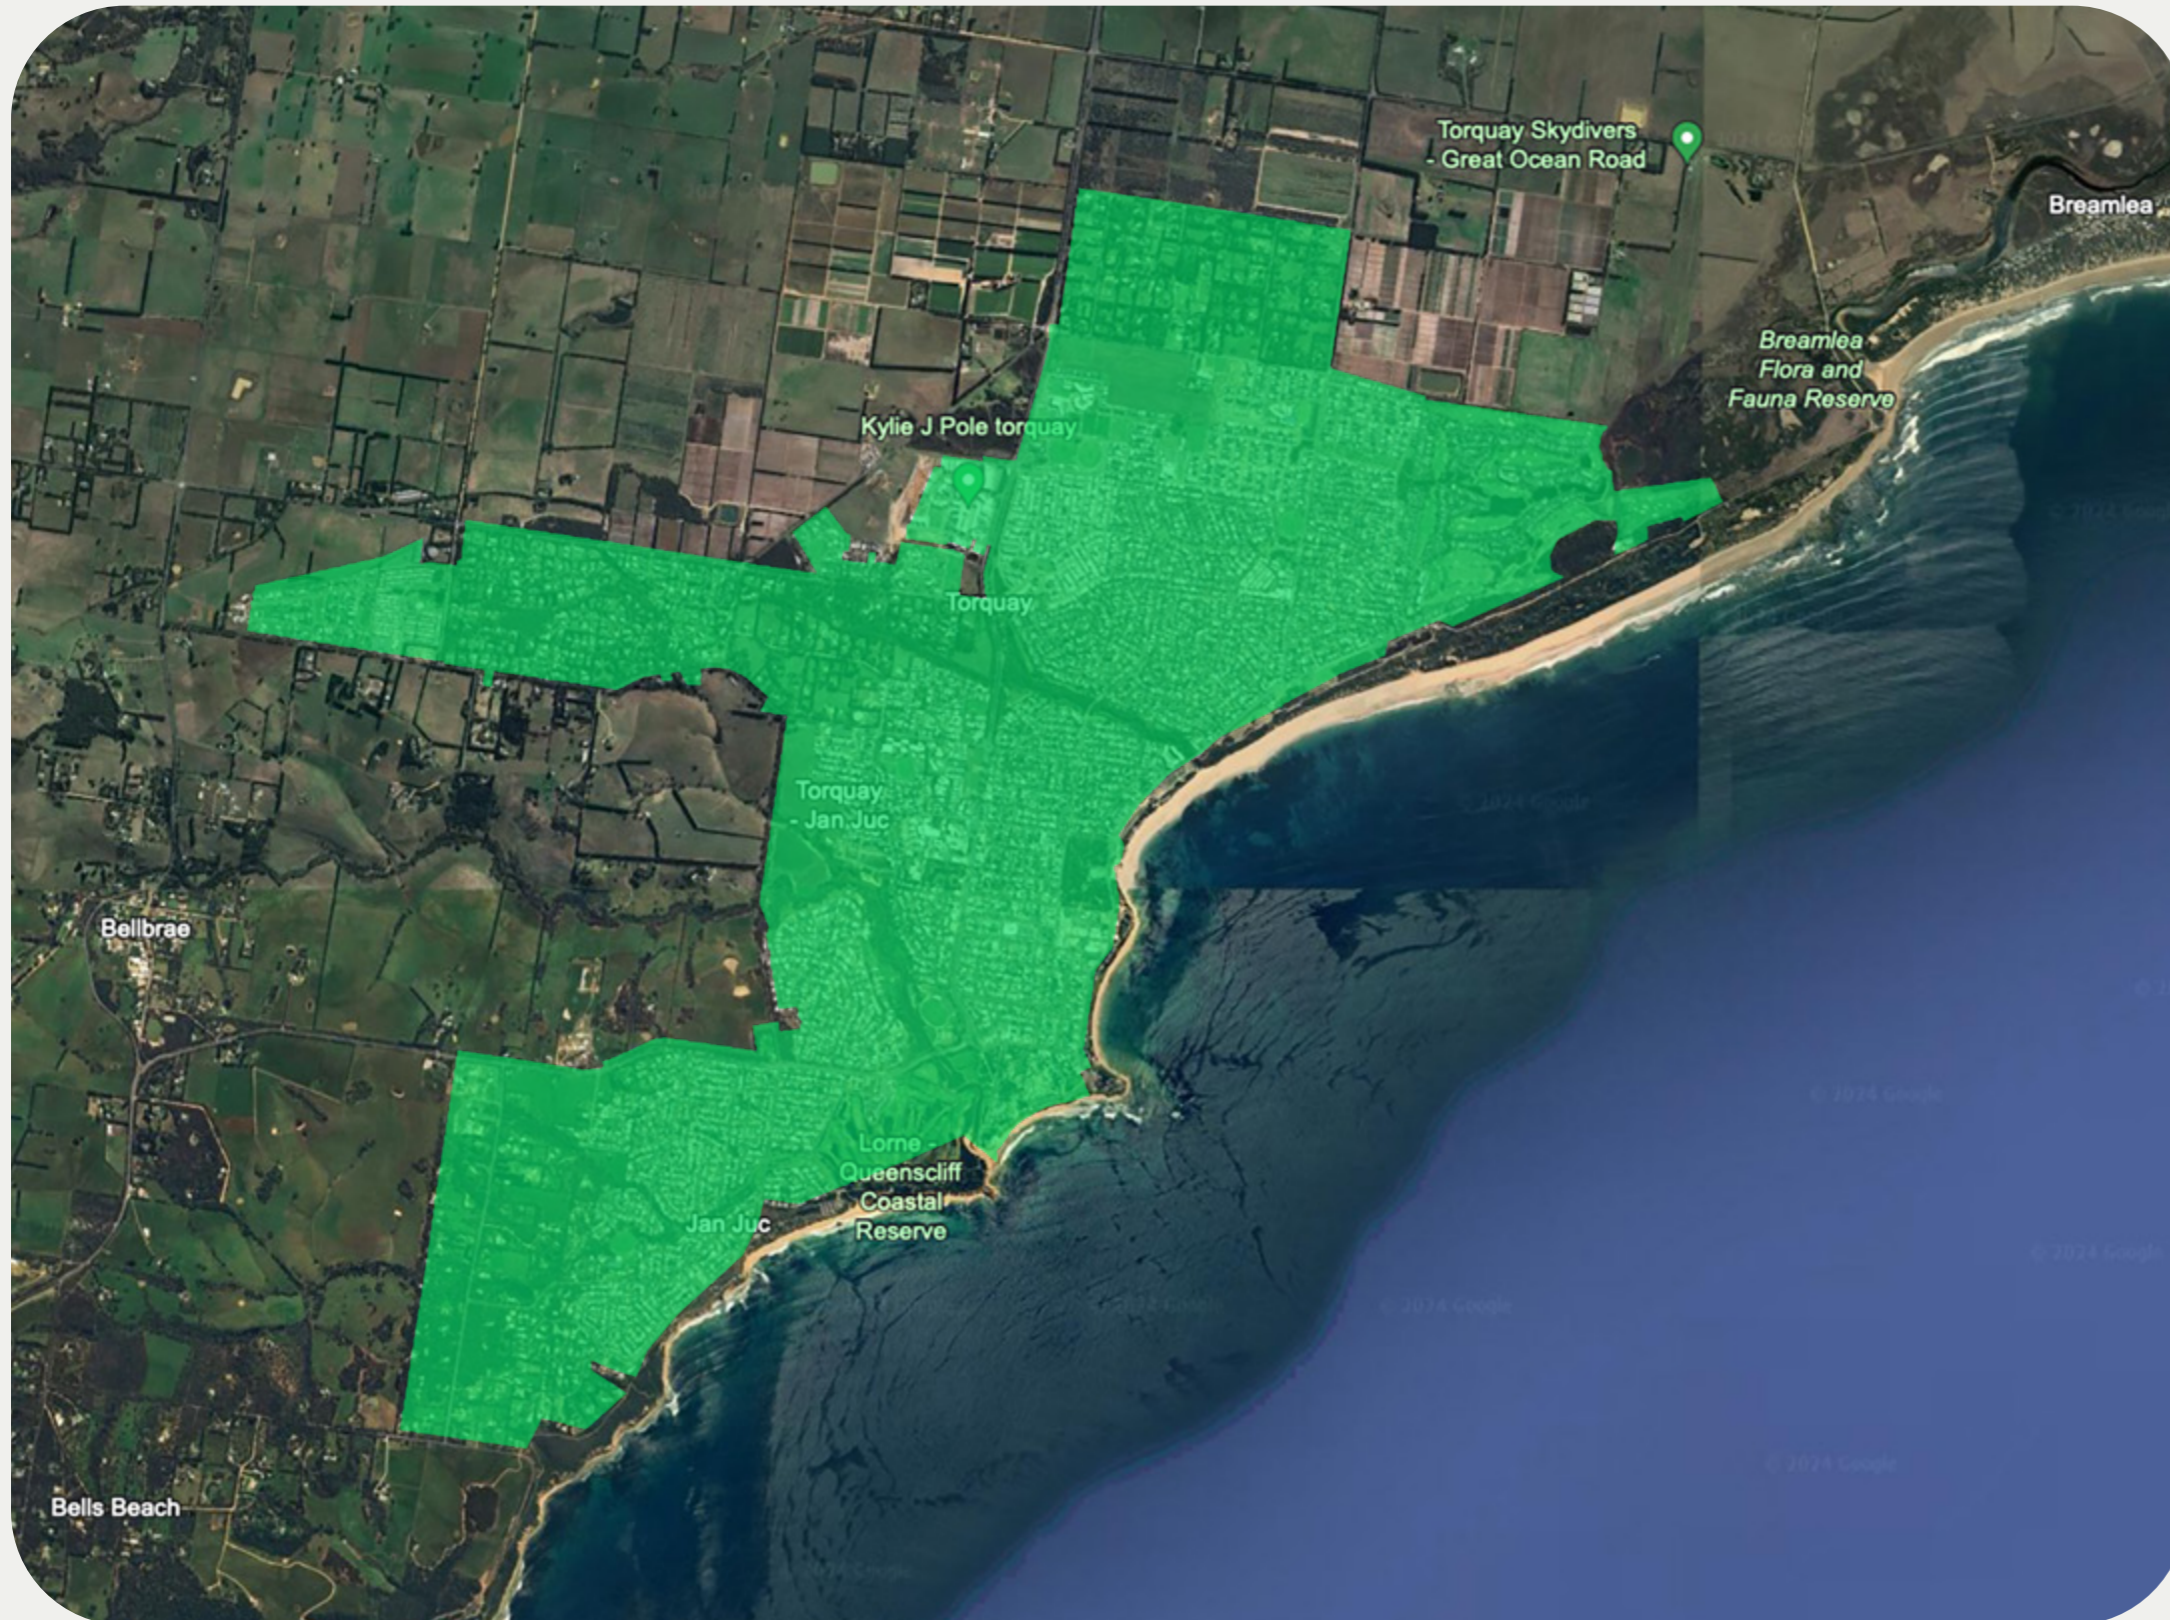

# NBN® BUSINESS FIBRE ZONE INDICATIVE MAP TORQUAY AND SURROUNDS

The nbn® Business Fibre Initiative is available to businesses right across the country.

The areas highlighted on this map, are part of an nbn® Business Fibre Zone that is eligible for business nbn® Enterprise Ethernet.